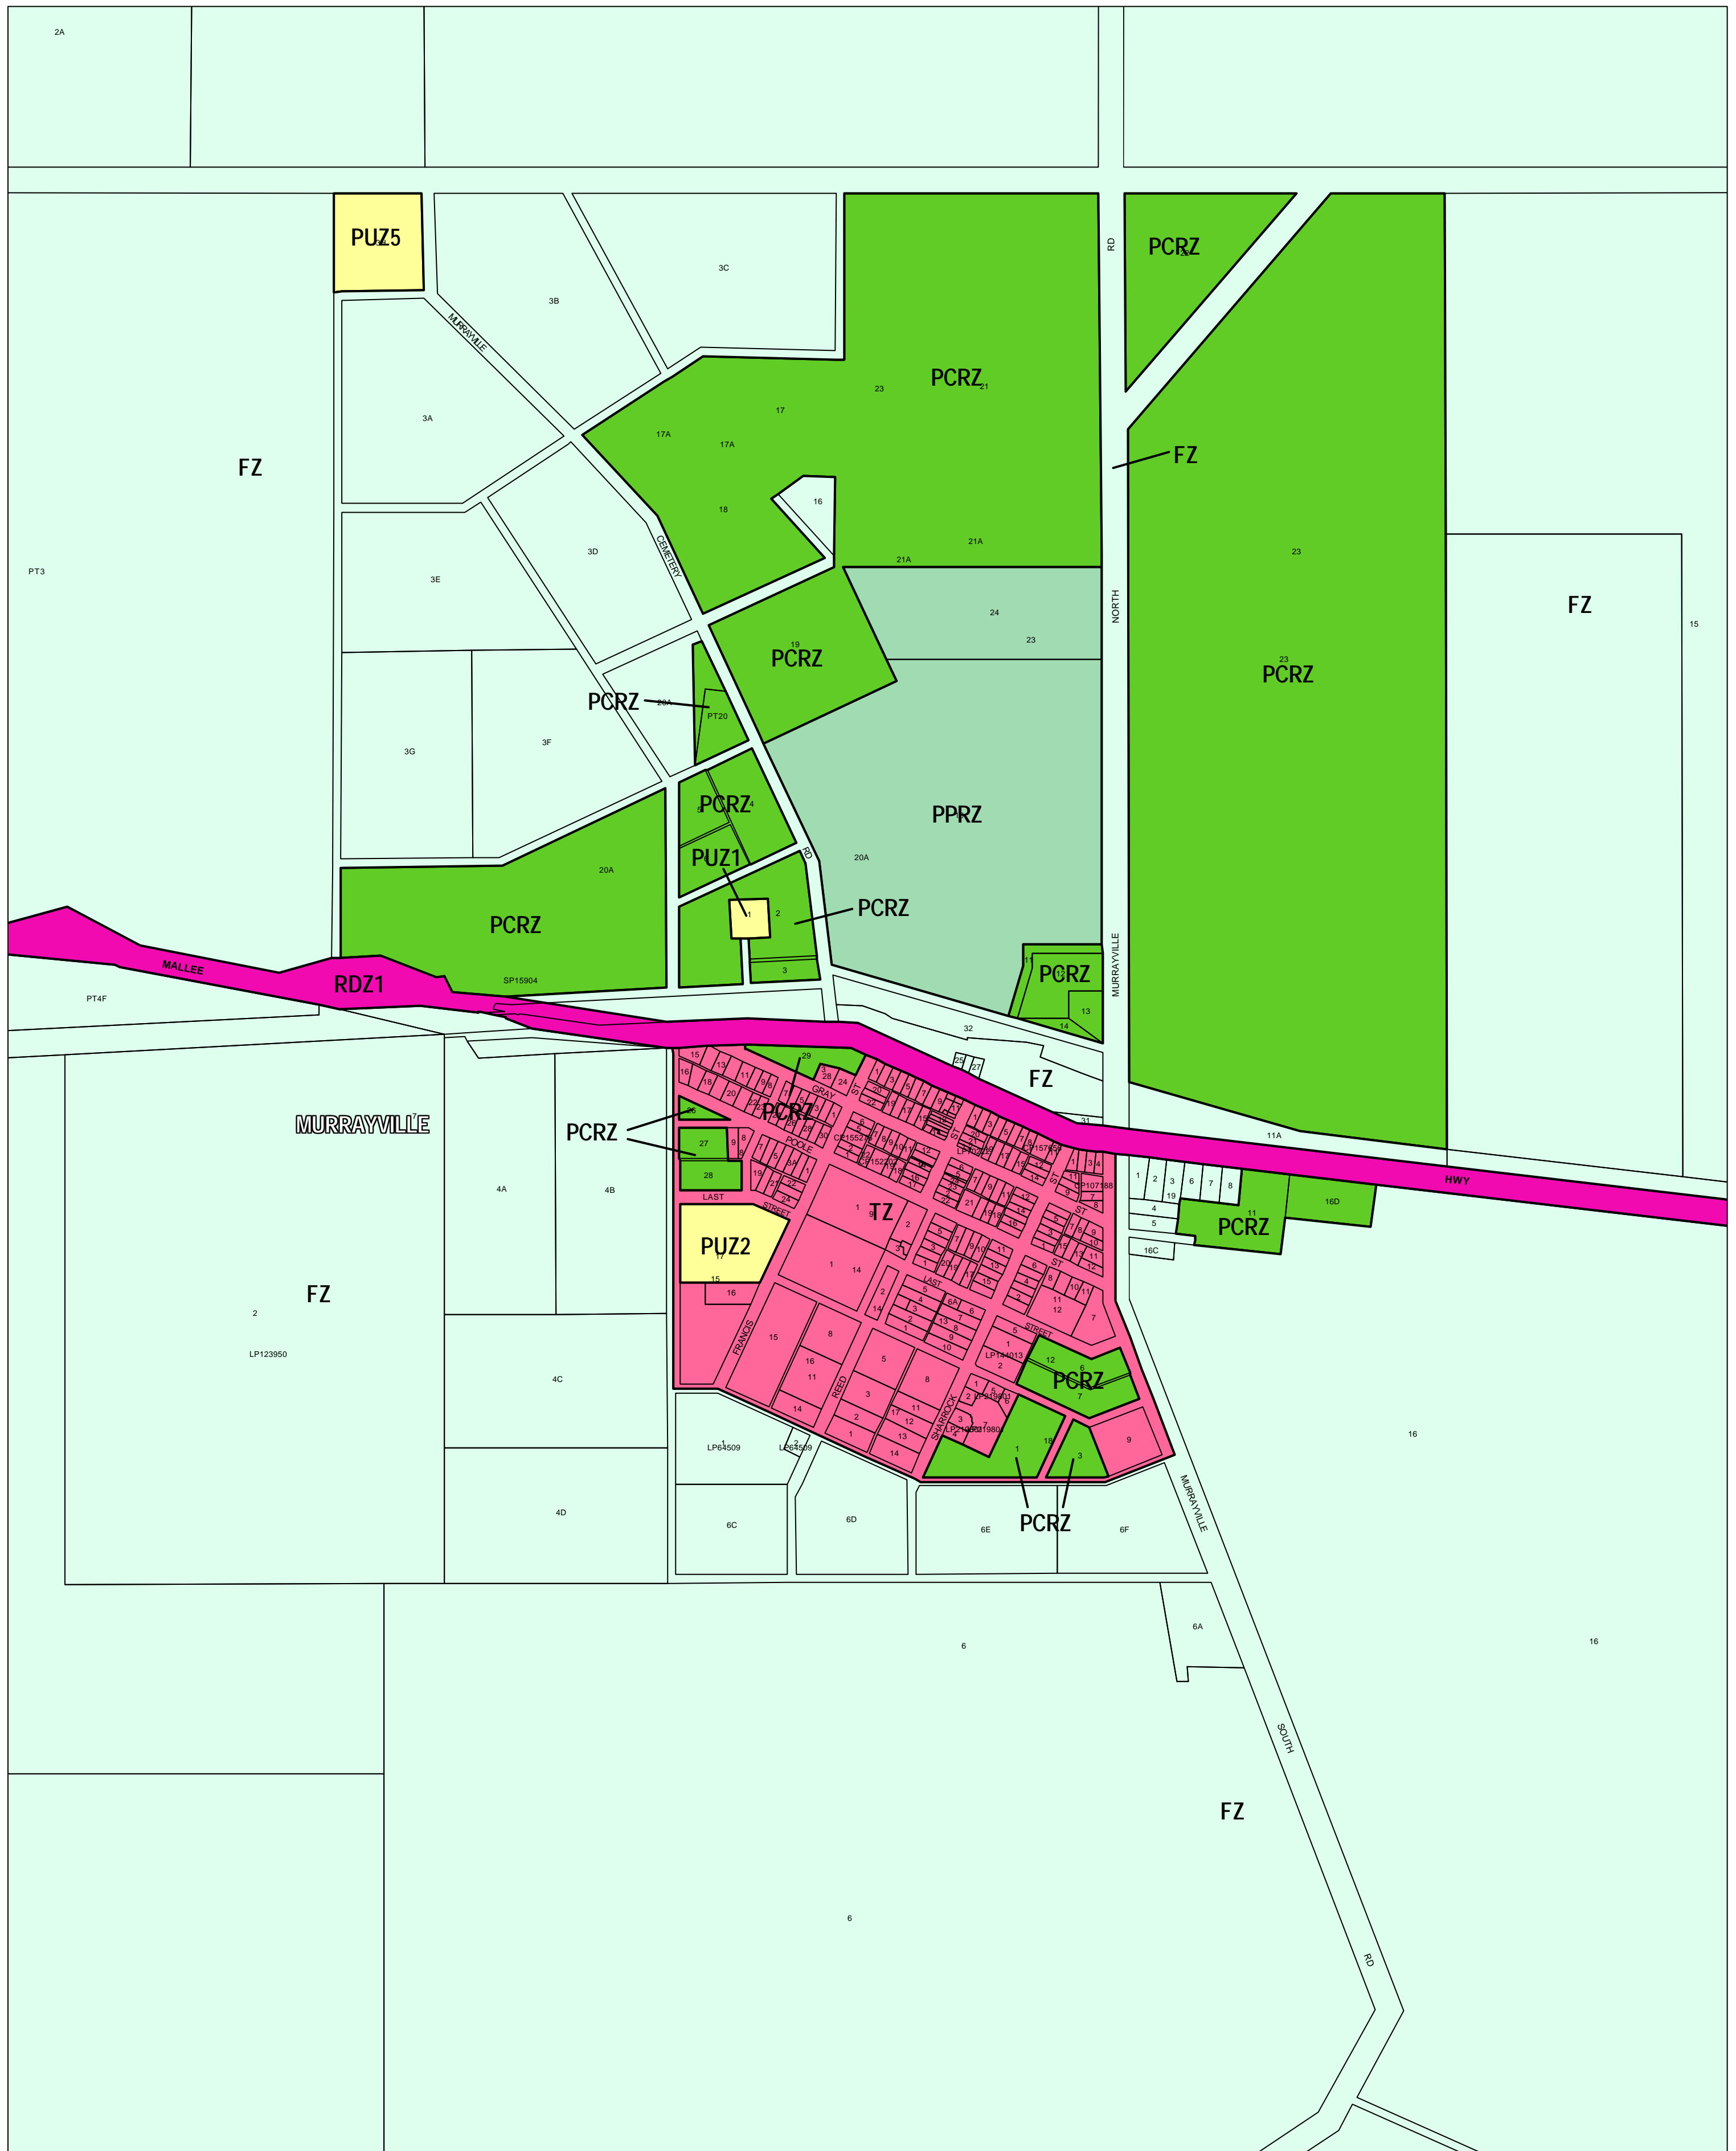

MILDURA PLANNING SCHEME - LOCAL PROVISION

Public Land		Rural	
	Public Conservation And Resource Zone		Farming Zone
	Public Park And Recreation Zone		
	Public Use Zone		
	Cemetery/Crematorium		
	Public Use Zone Education		
	Public Use Zone Service And Utility		
	Road Zone Category 1		
Residential			
	Township Zone		

AUSTRALIAN MAP GRID ZONE 54

Printed: 14/9/2006

AMENDMENT C37