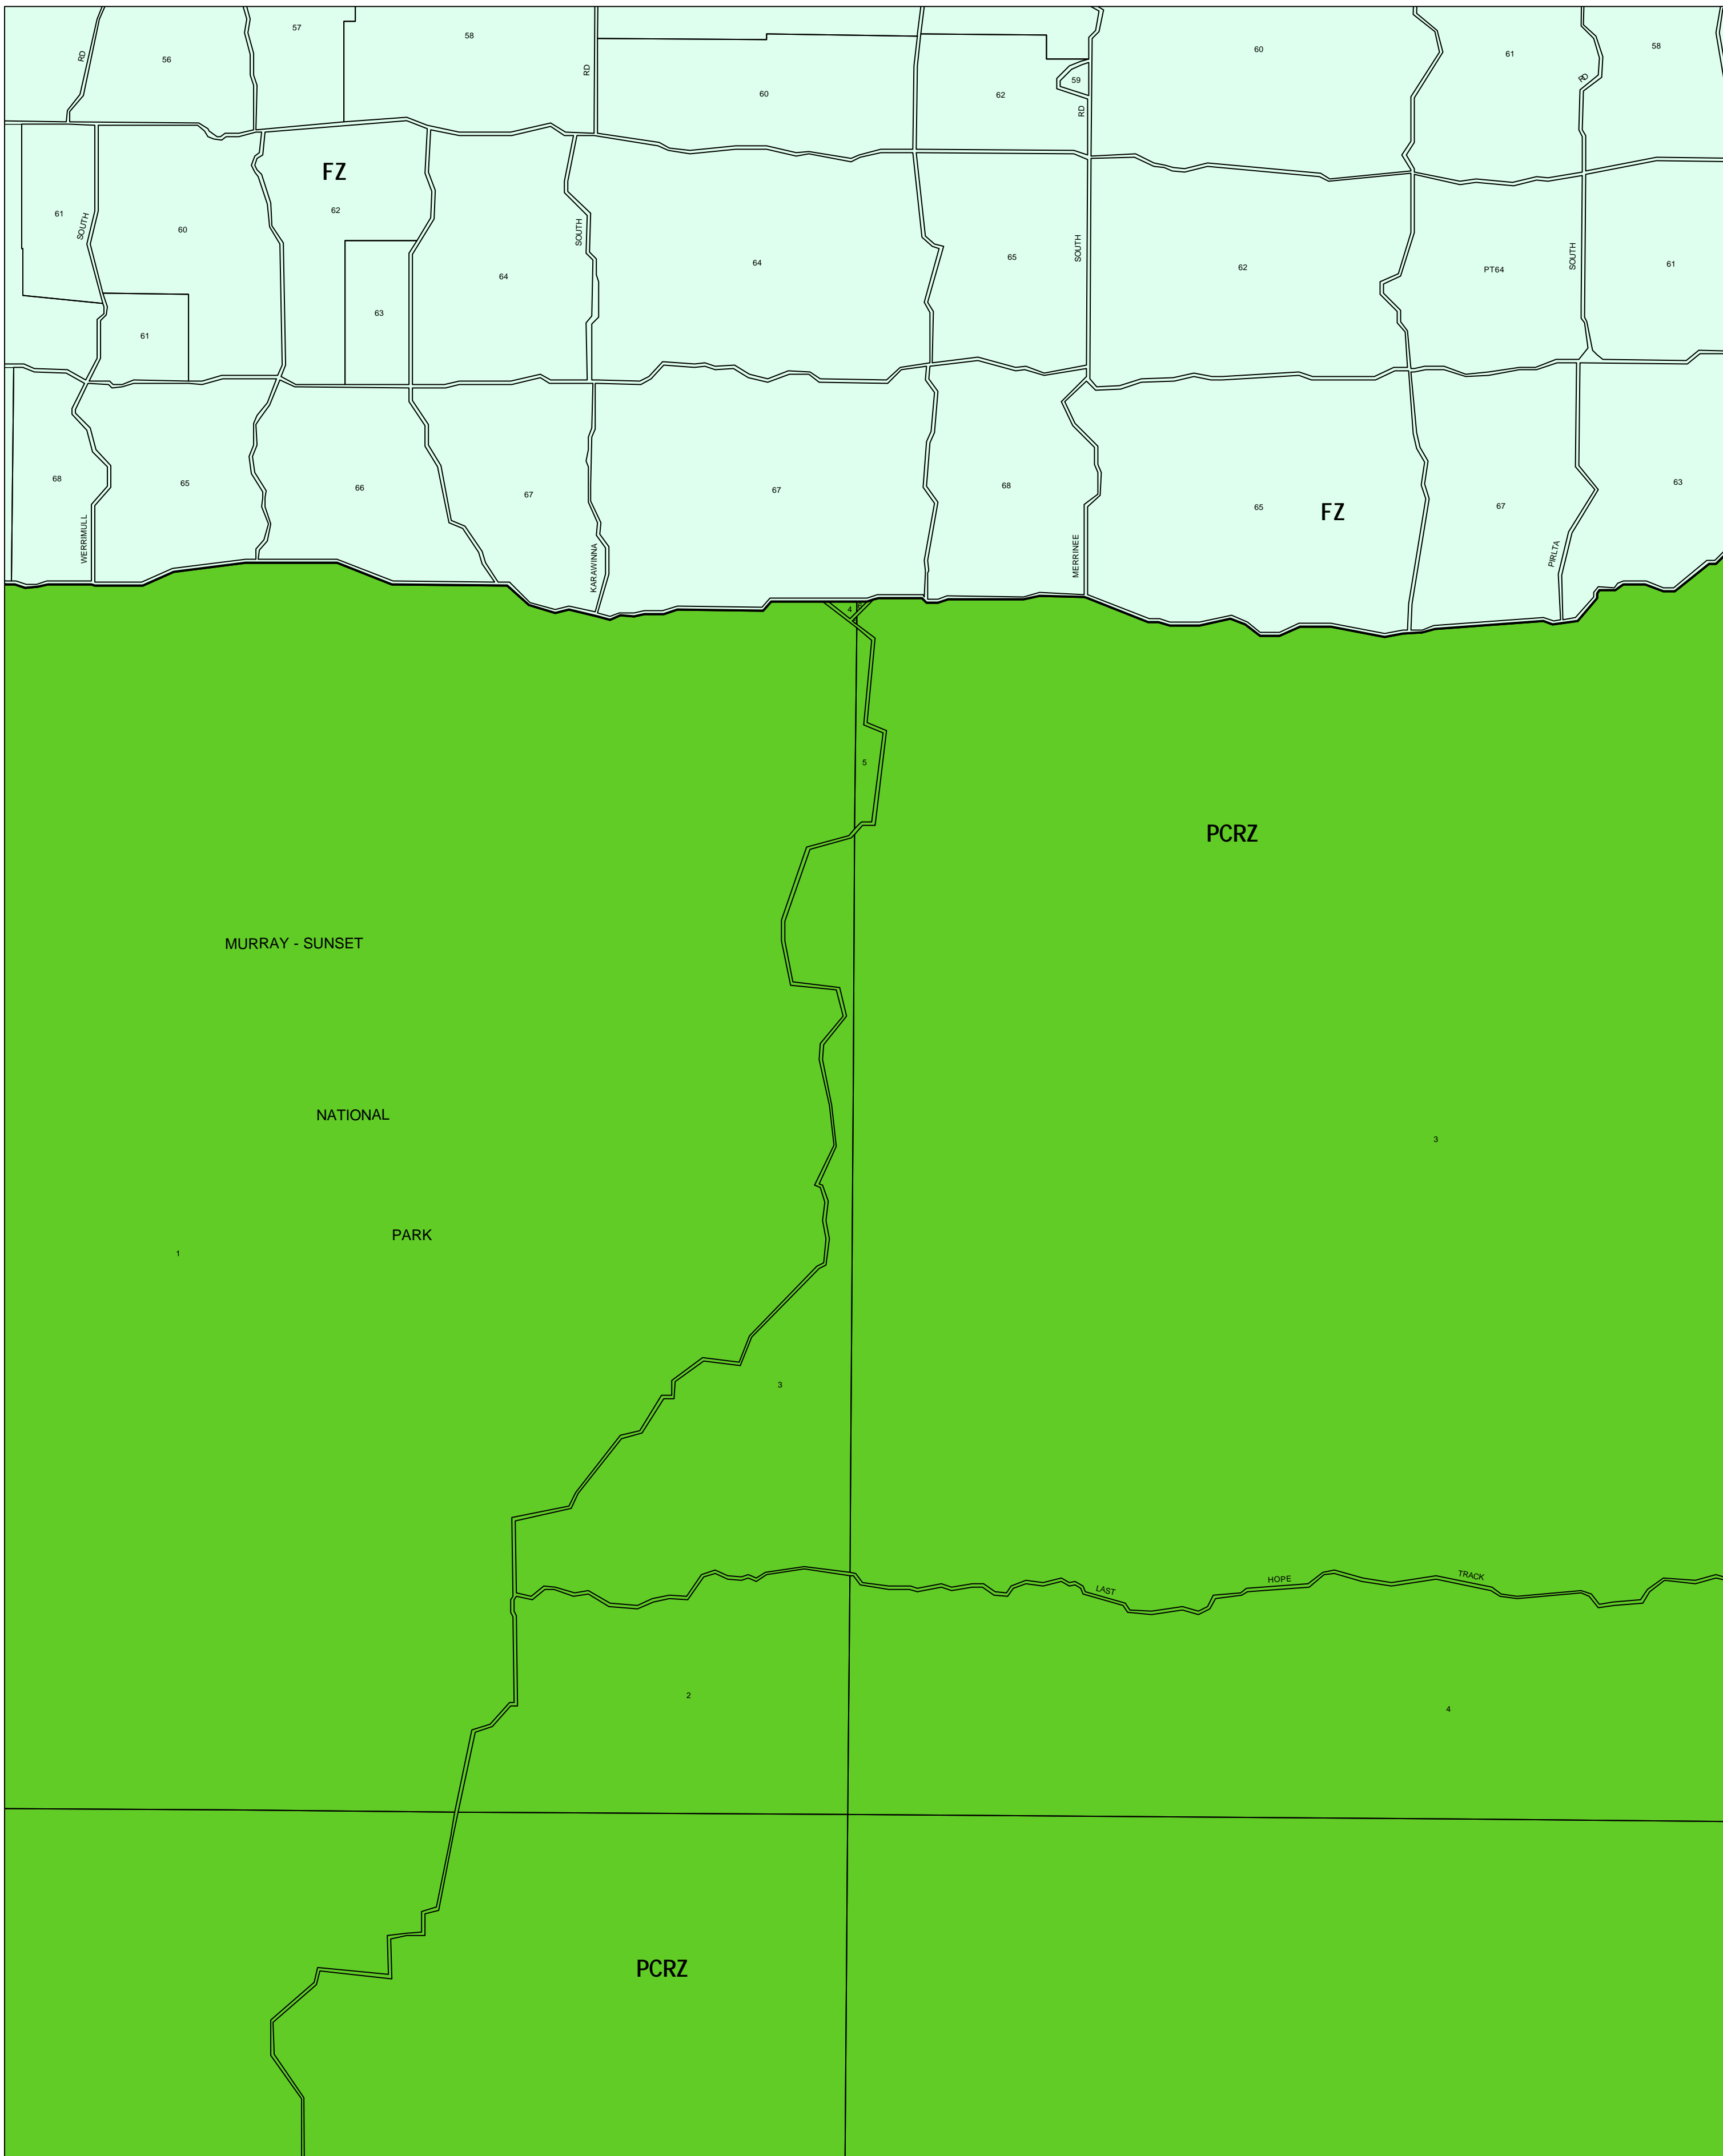

MILDURA PLANNING SCHEME - LOCAL PROVISION

Public Land	Public Conservation And Resource Zone
Rural	Farming Zone

AUSTRALIAN MAP GRID ZONE 54

Printed: 15/9/2006

AMENDMENT C37