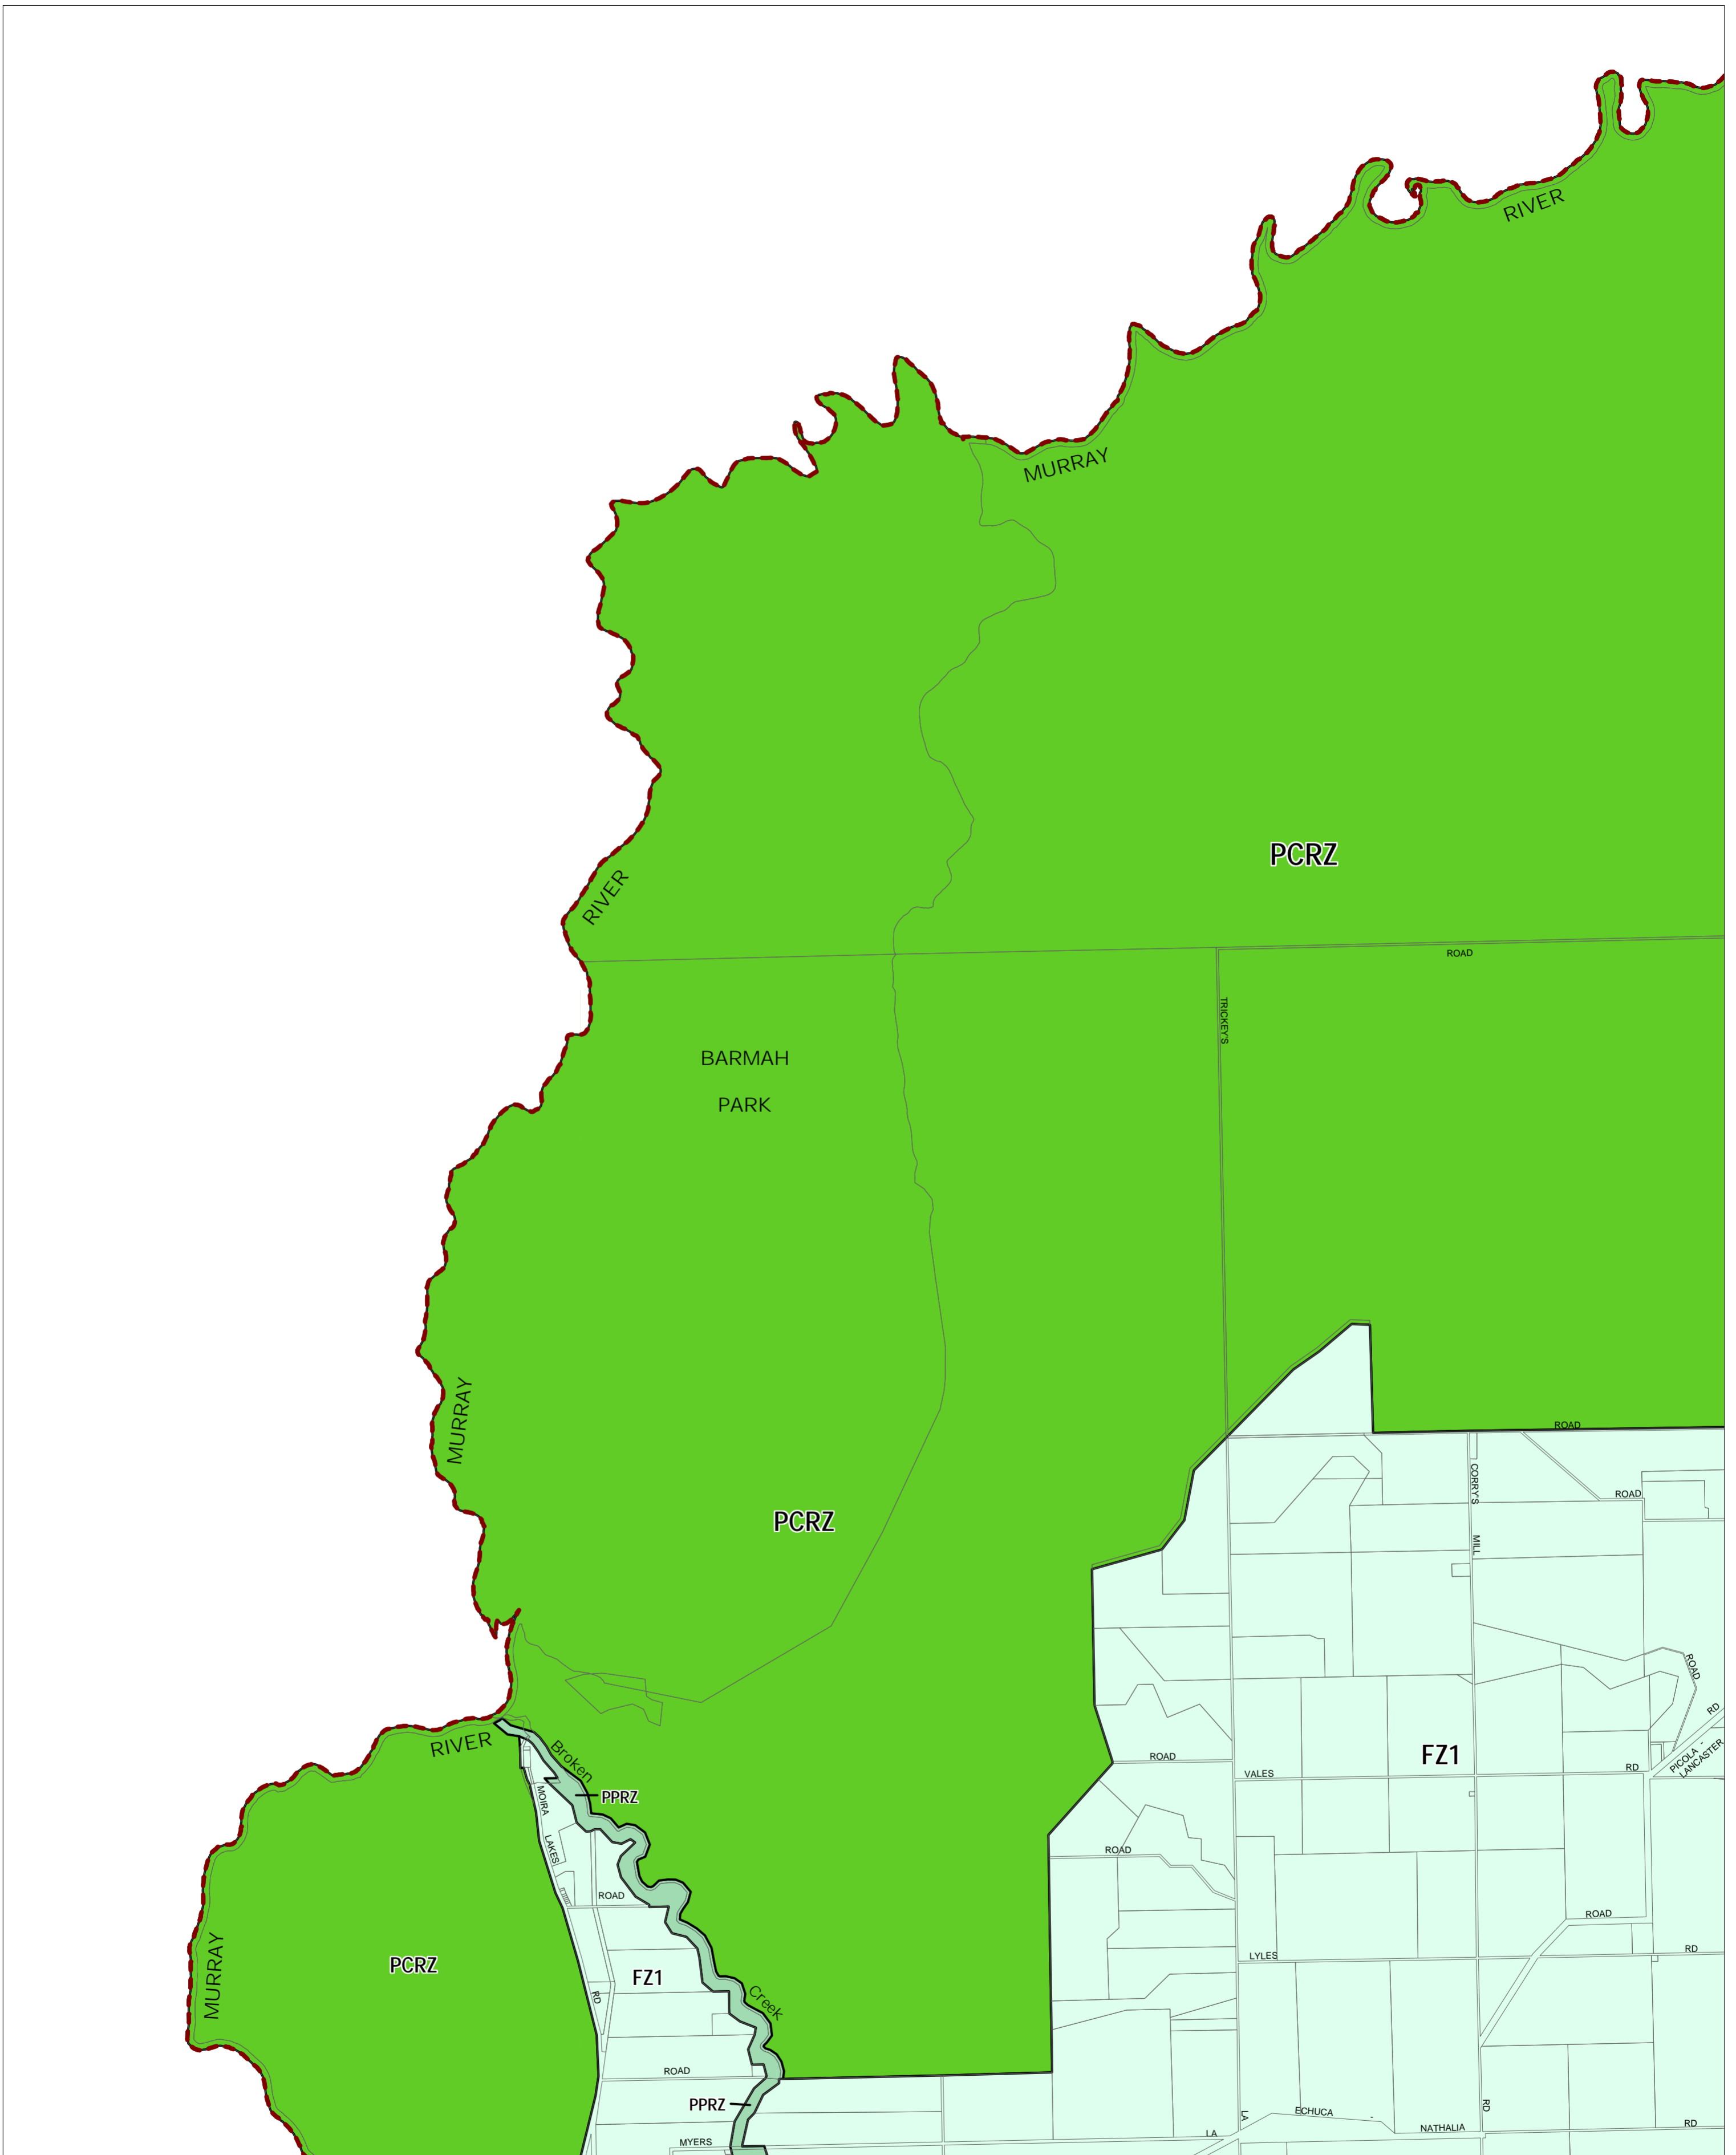

MOIRA PLANNING SCHEME - LOCAL PROVISION

1. **Public Land**
2. PCRZ Public Conservation And Resource Zone
   - PPRZ Public Park And Recreation Zone
3. **Rural**
4. FZ1 Farming Zone - Schedule 1

AUSTRALIAN MAP GRID ZONE 55

INDEX TO ADJOINING METRIC SERIES MAP

Printed: 16/9/2013

AMENDMENT C51