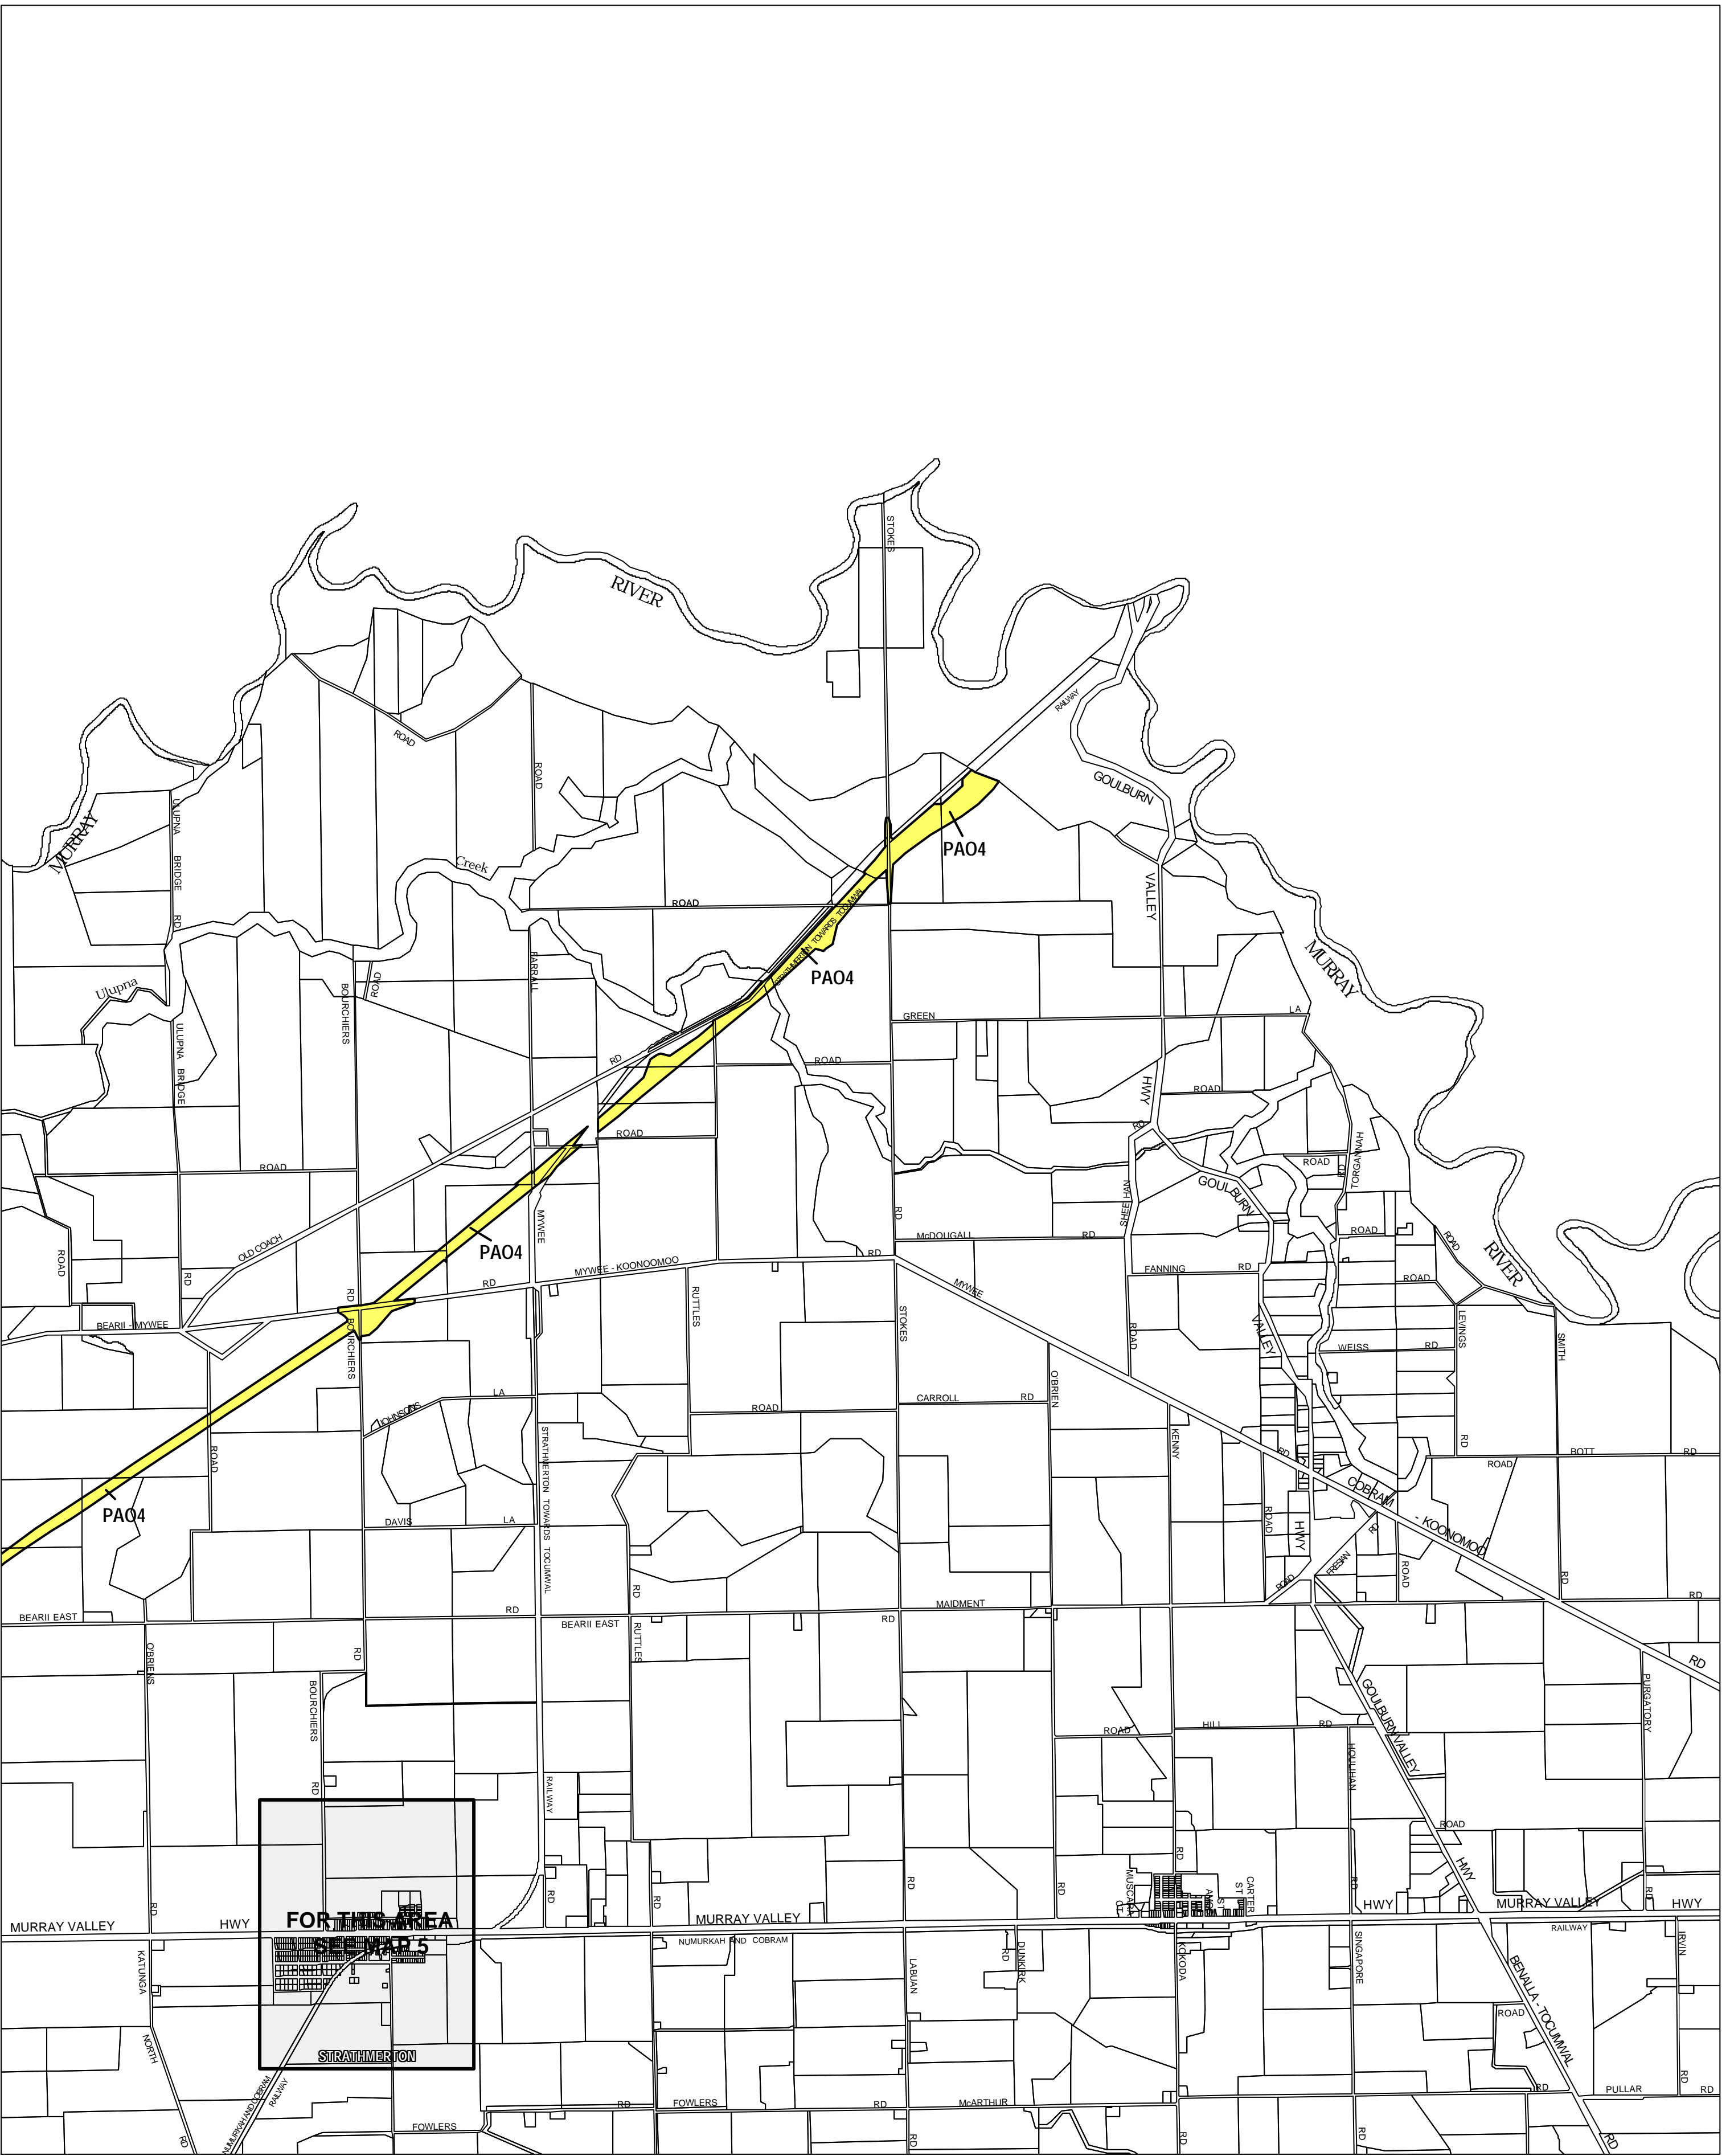

MOIRA PLANNING SCHEME - LOCAL PROVISION

Overlays

PAO4 Public Acquisition Overlay 4

Printed: 18/6/2007

AMENDMENT C29