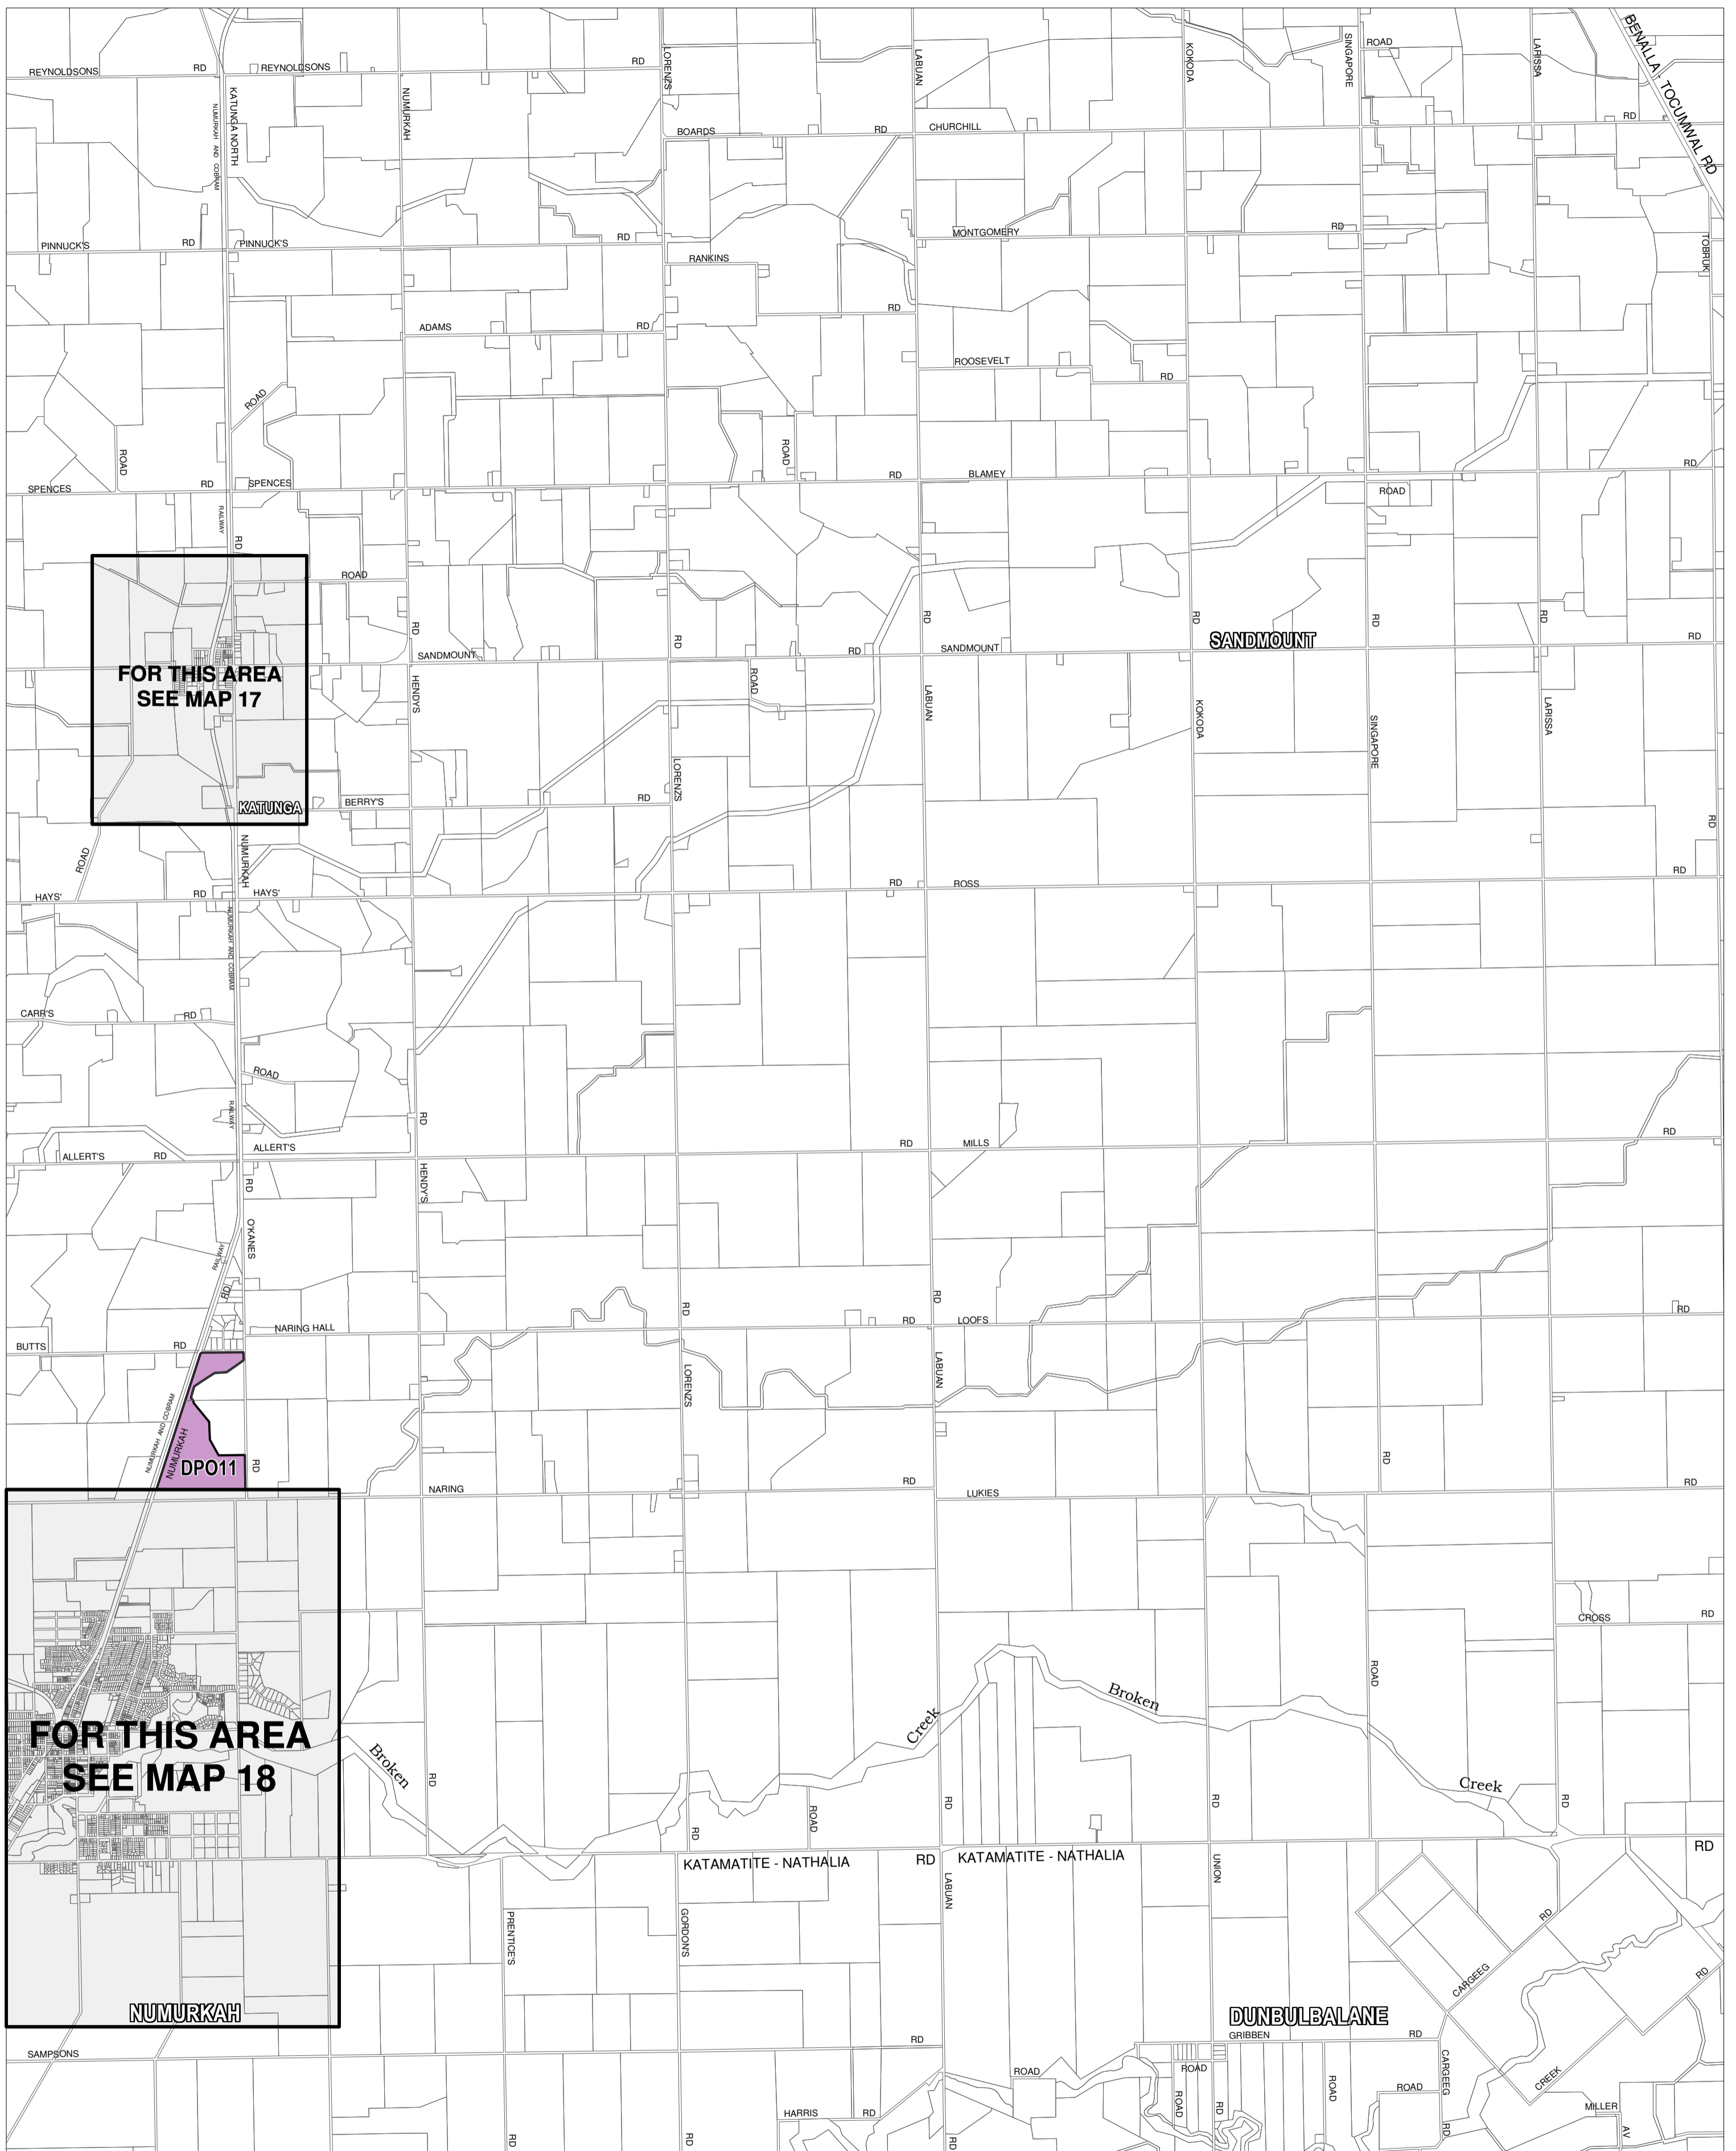

MOIRA PLANNING SCHEME - LOCAL PROVISION

Overlays
Development Plan Overlay - Schedule 11

Printed: 5/7/2012

AMENDMENT C63