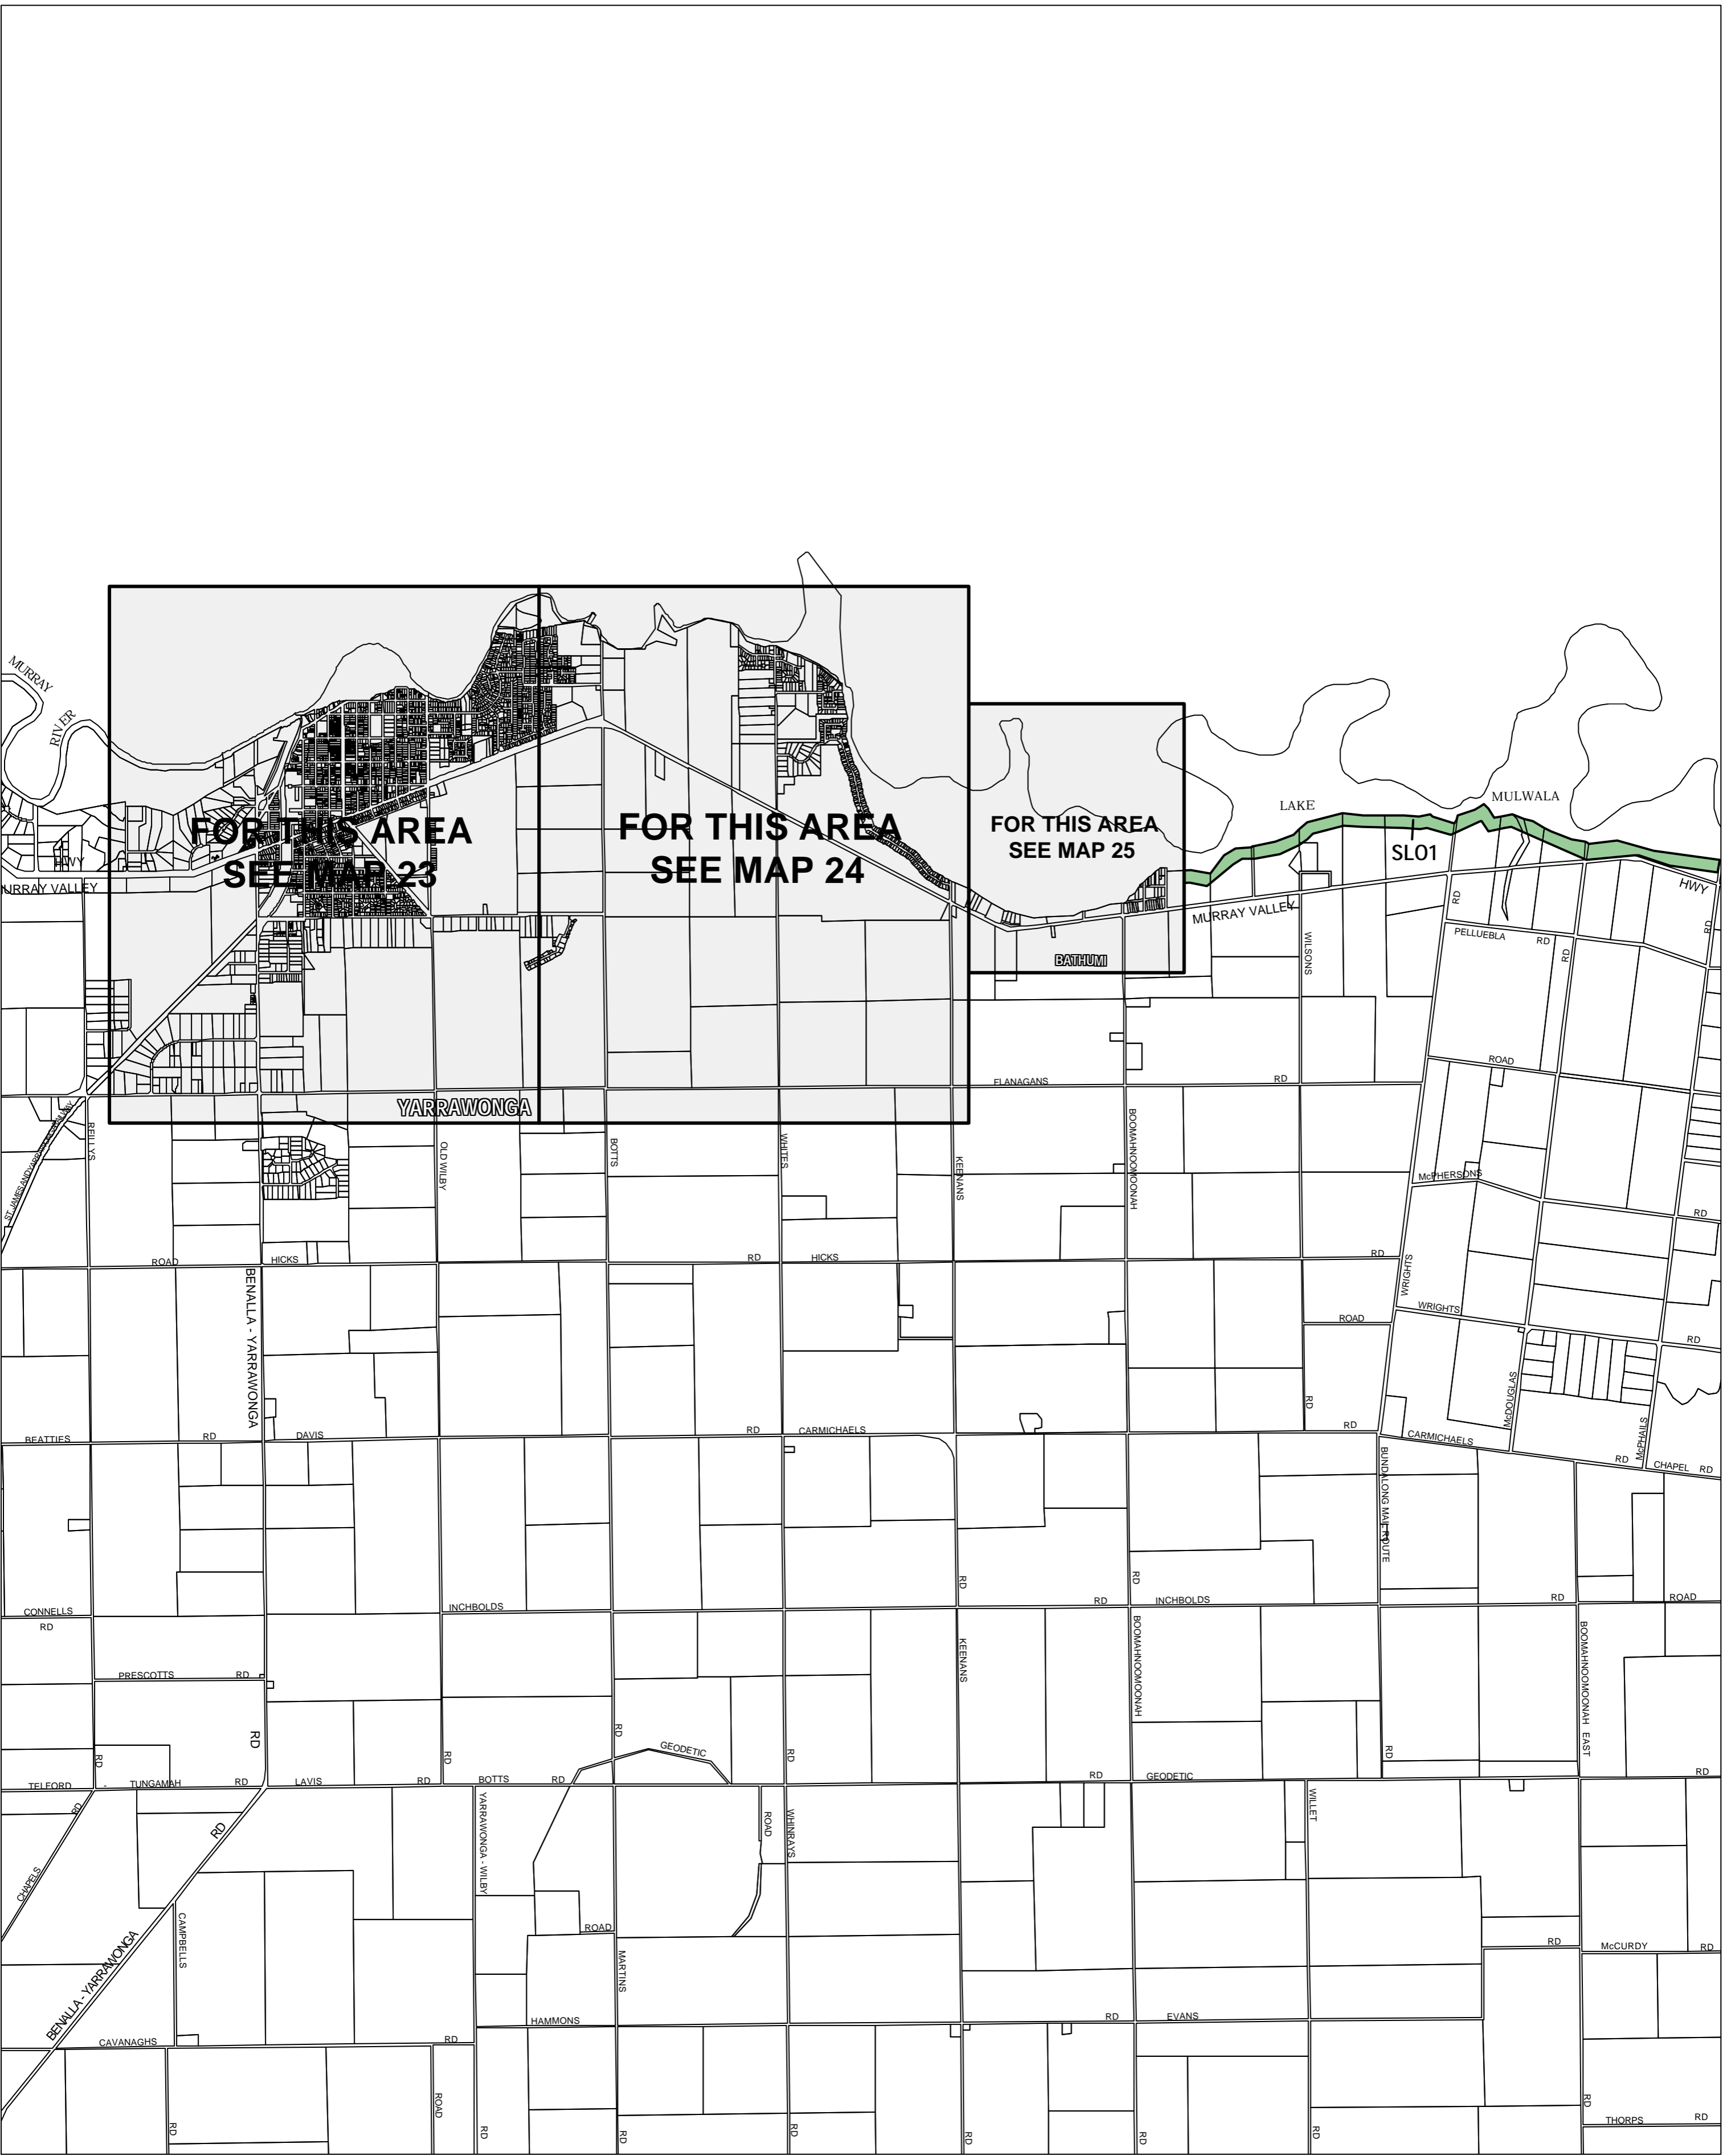

MOIRA PLANNING SCHEME - LOCAL PROVISION

FOR THIS AREA
SEE MAP 23

FOR THIS AREA
SEE MAP 24

FOR THIS AREA
SEE MAP 25

SLO1

YARRAWONGA

Overlays	
	Significant Landscape Overlay - Schedule 1

AUSTRALIAN MAP GRID ZONE 55

INDEX TO ADJOINING METRIC SERIES MAP

Printed: 18/6/2007