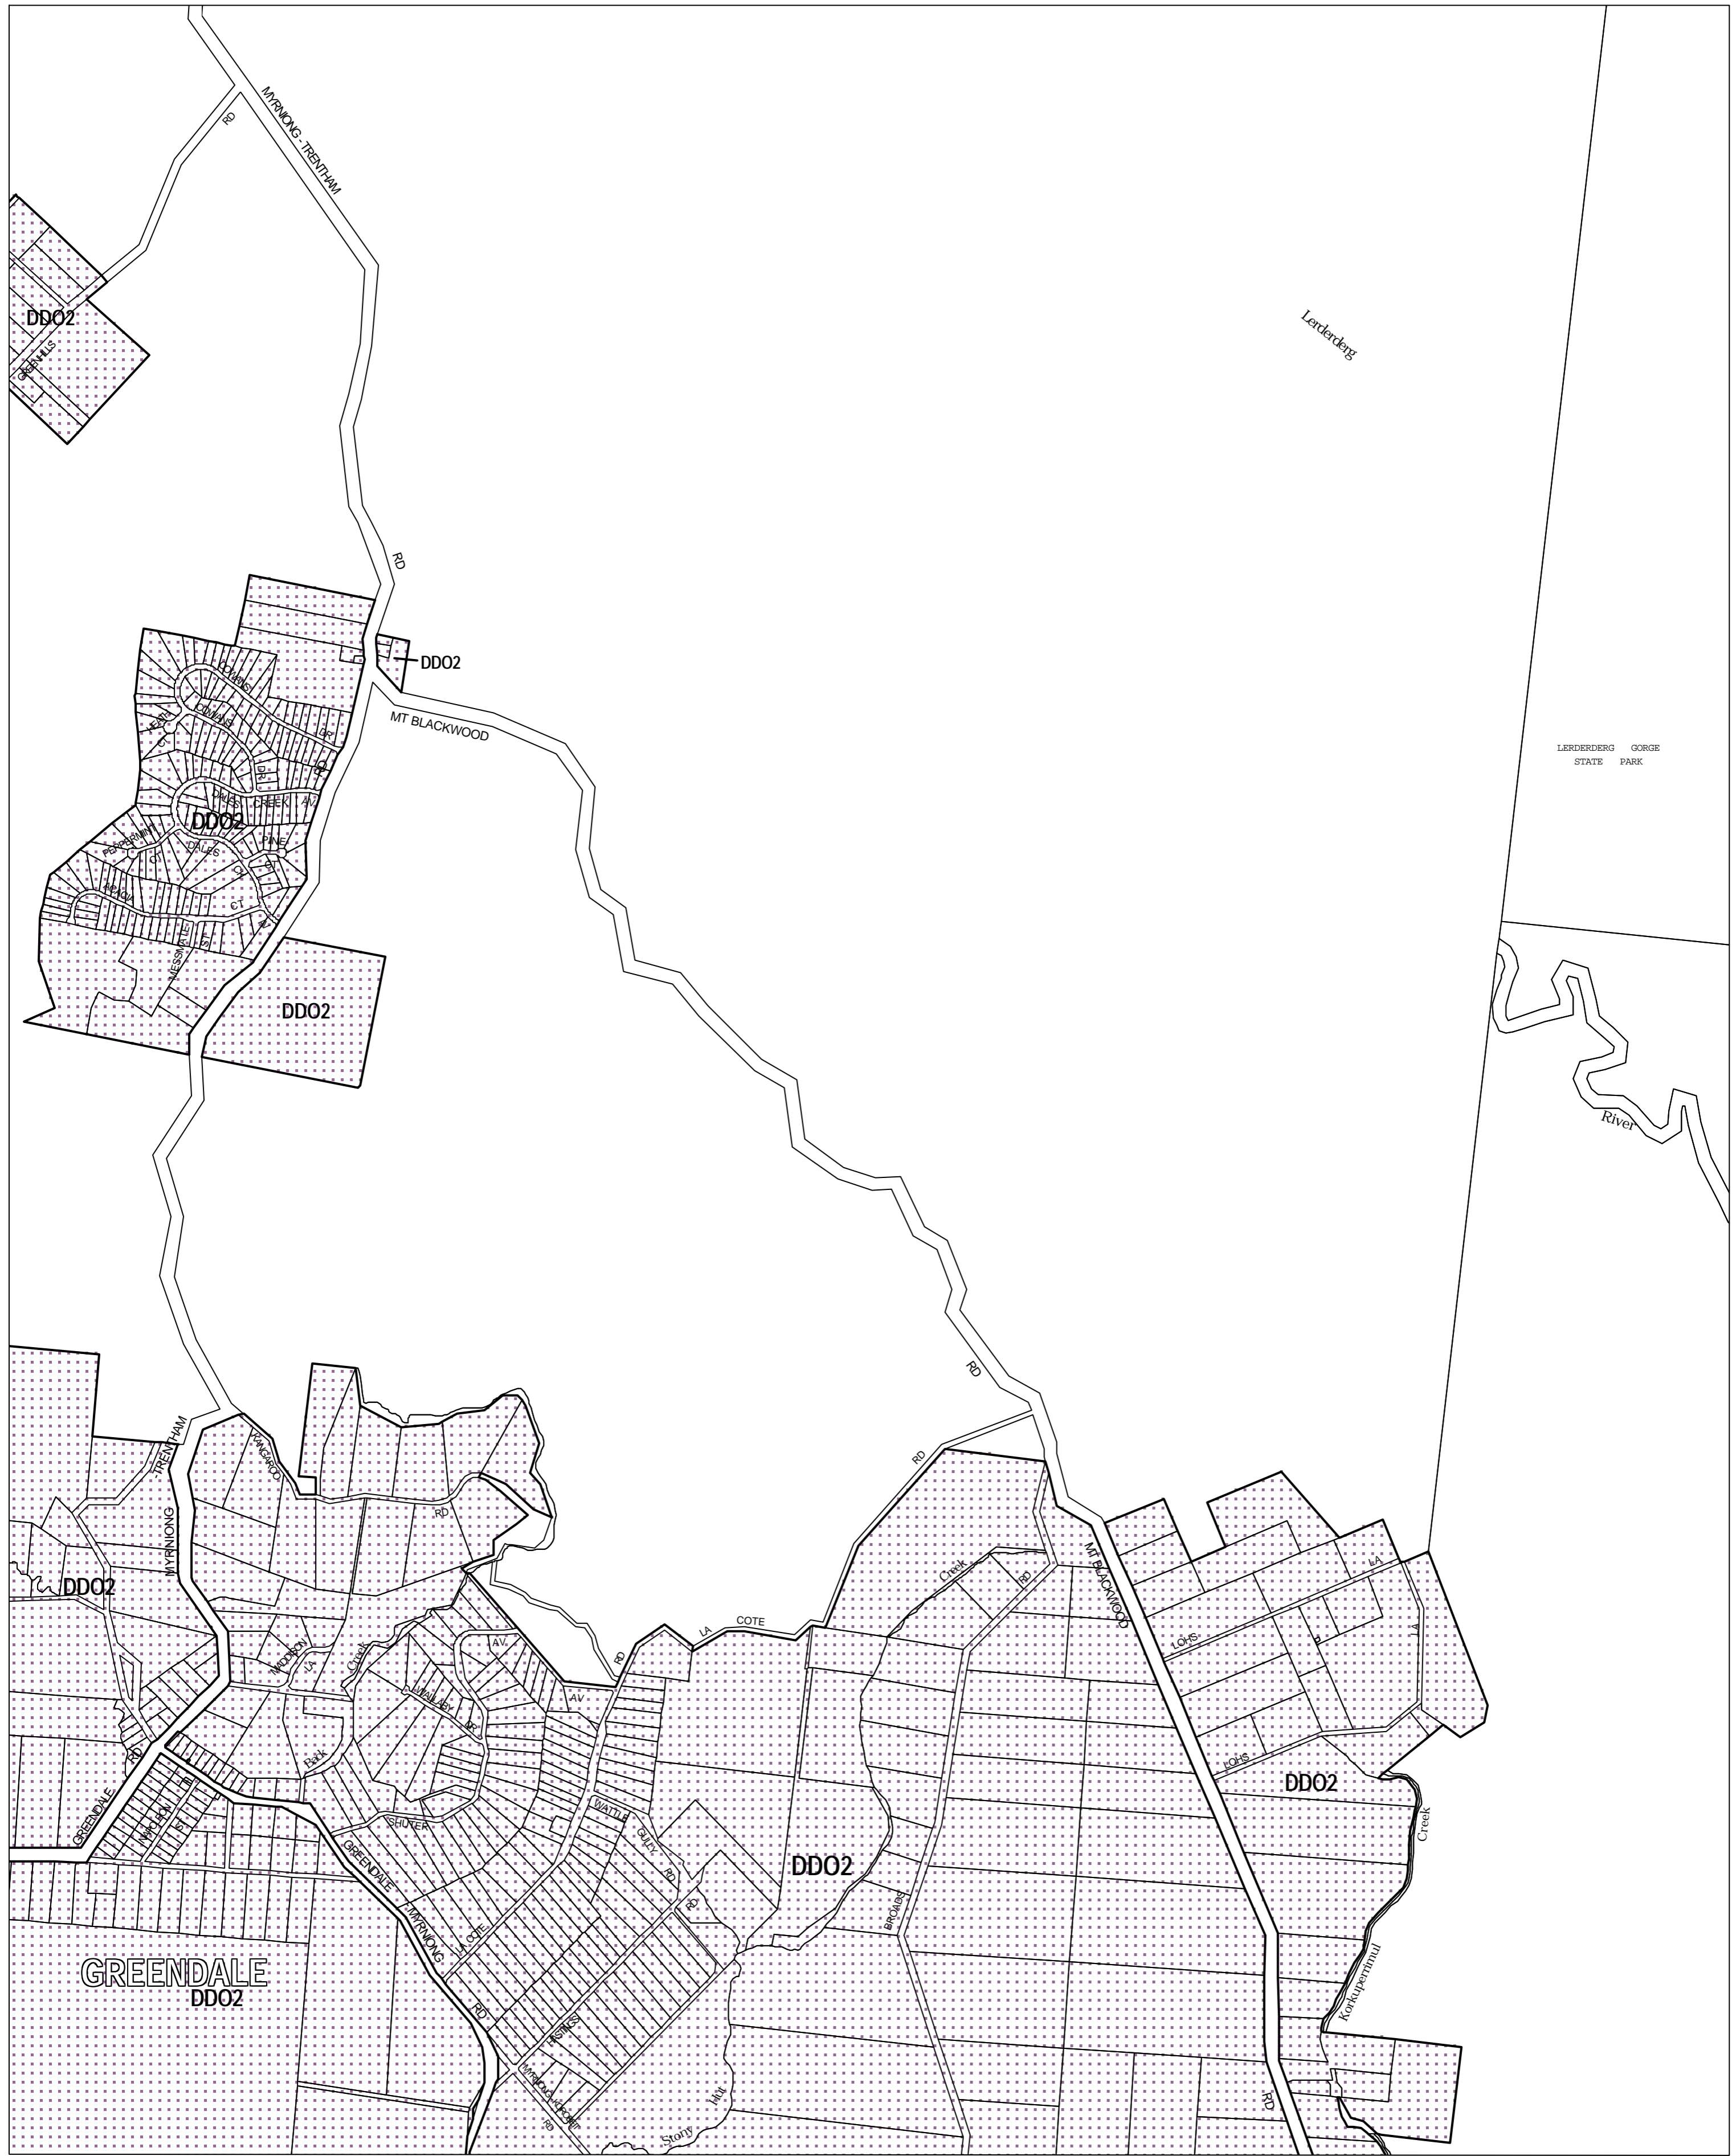

MOORABOOL PLANNING SCHEME - LOCAL PROVISION

Overlays

DDO2 Design And Development Overlay - Schedule 2

Printed: 12/6/2007