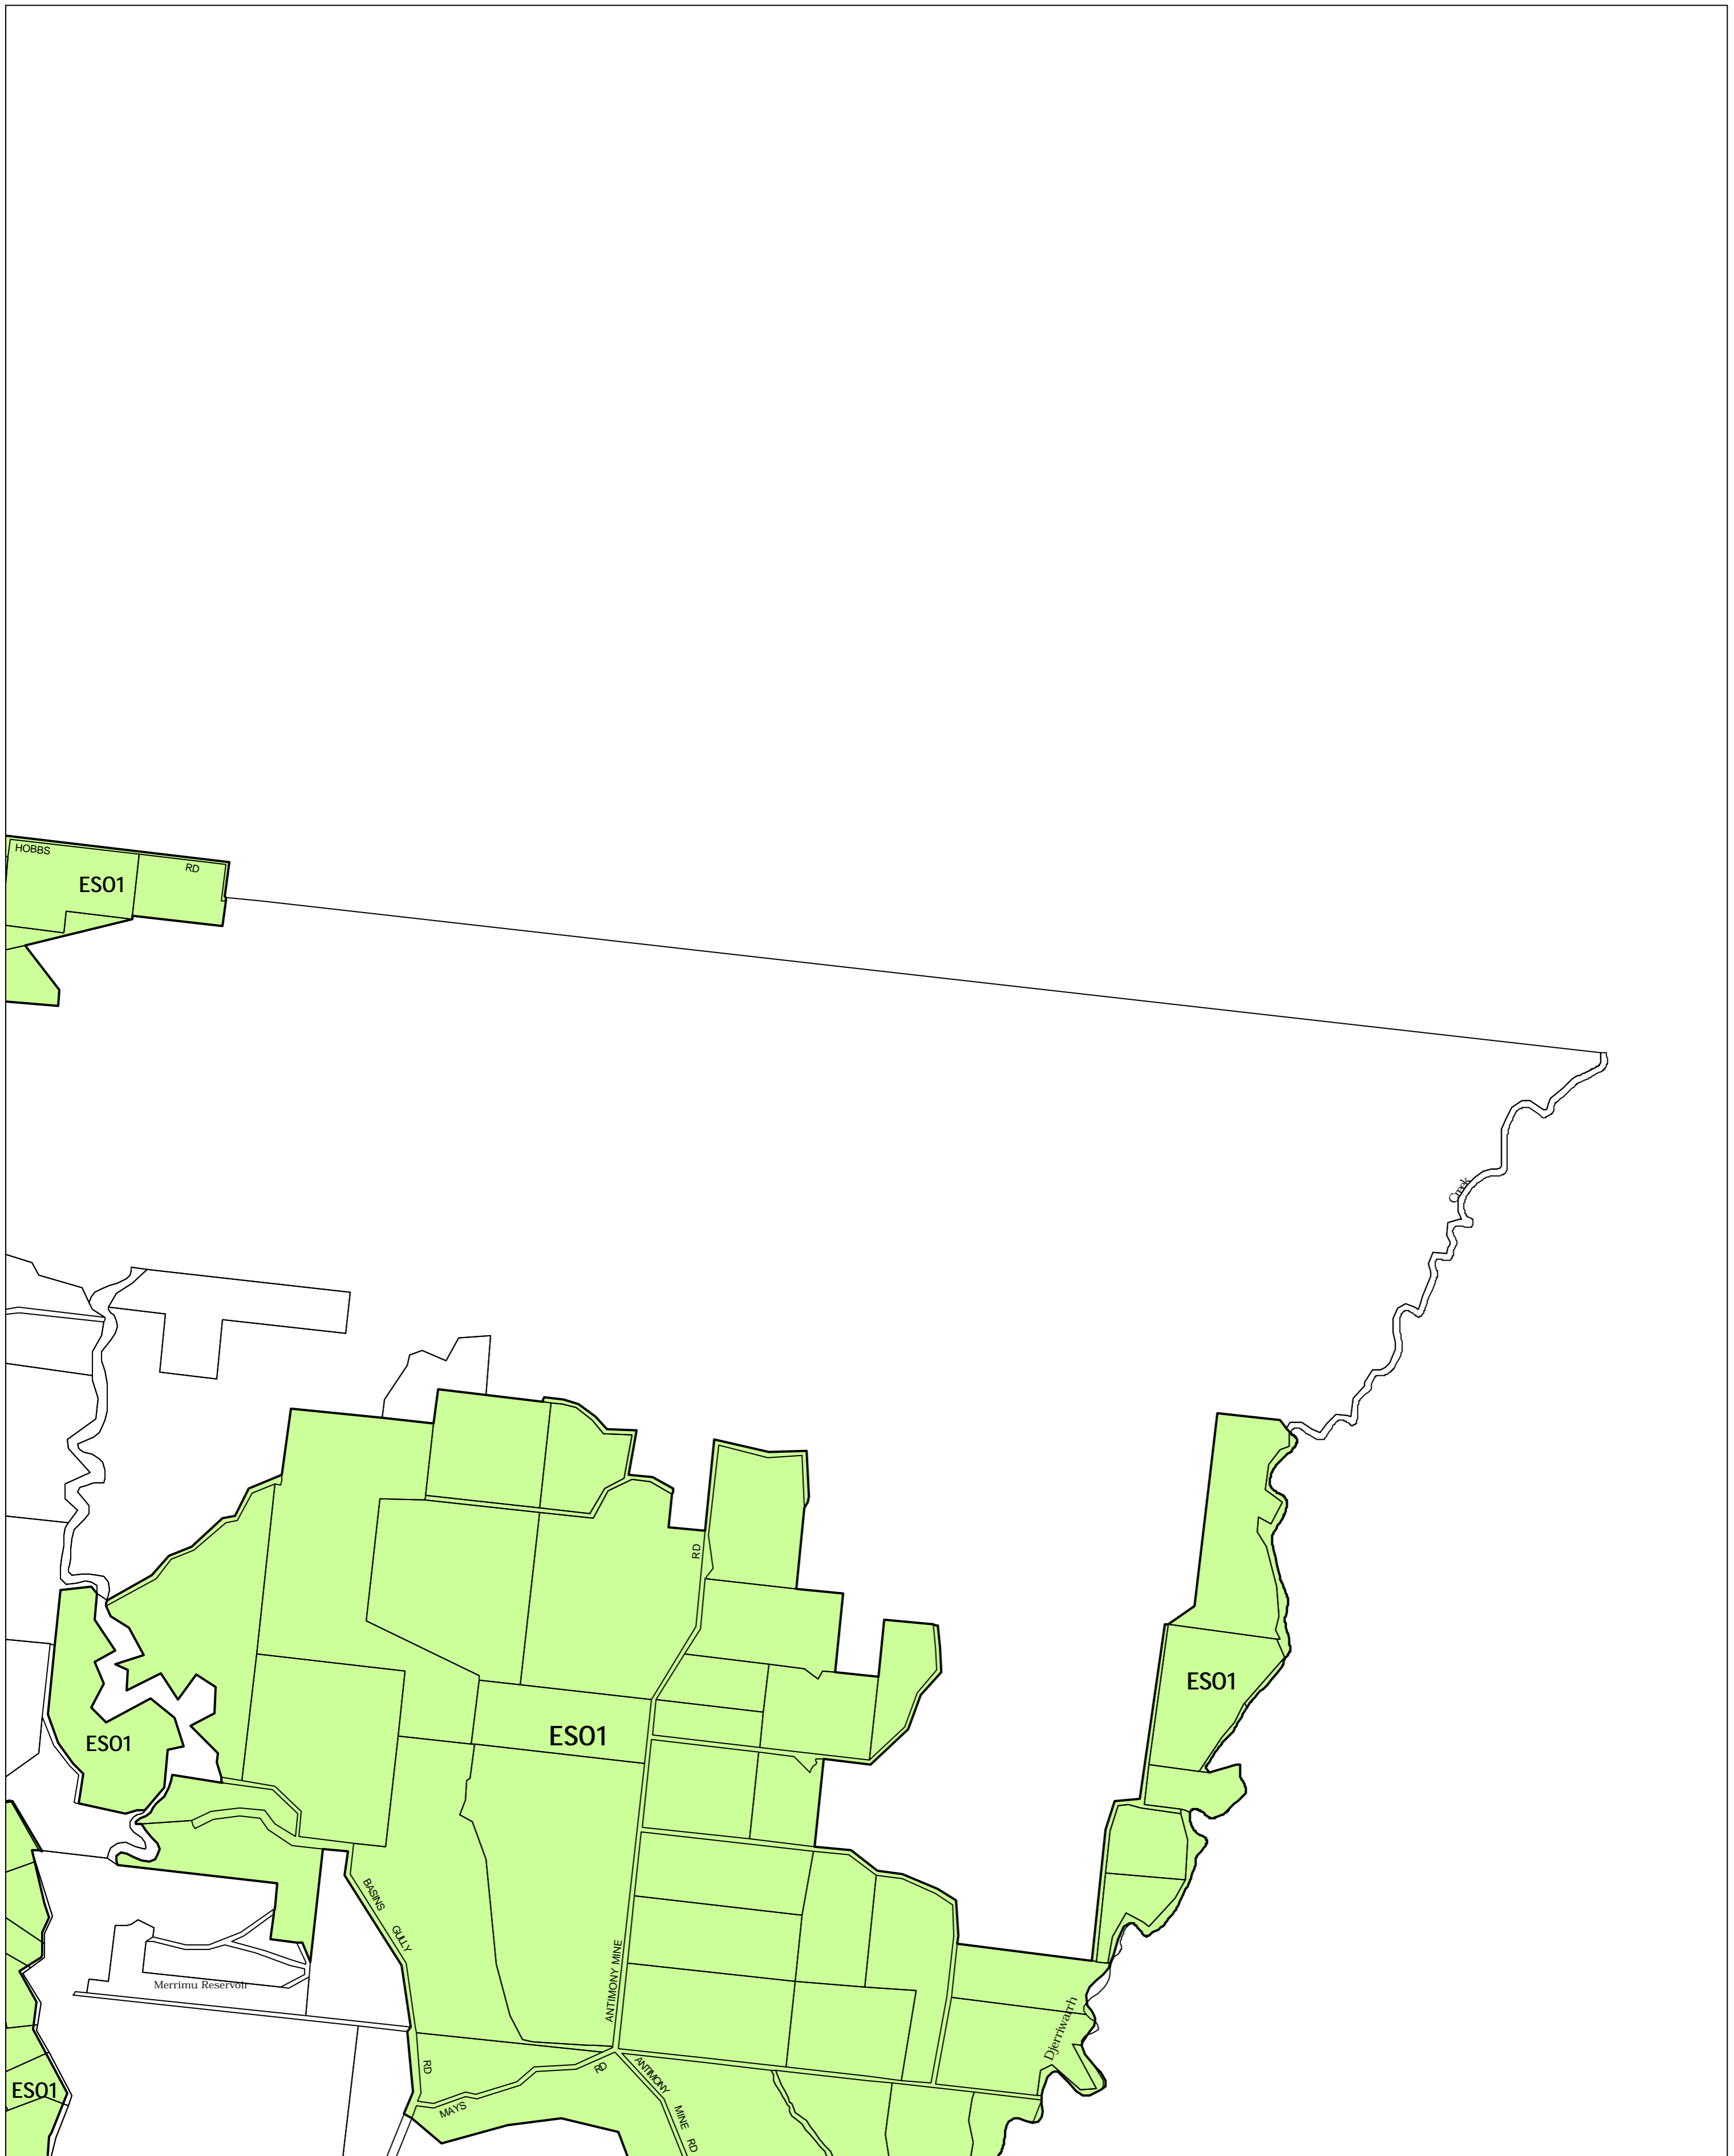

MOORABOOL PLANNING SCHEME - LOCAL PROVISION

Overlays	
	Environmental Significance Overlay - Schedule 1

AUSTRALIAN MAP GRID ZONE 55

Printed: 8/6/2007