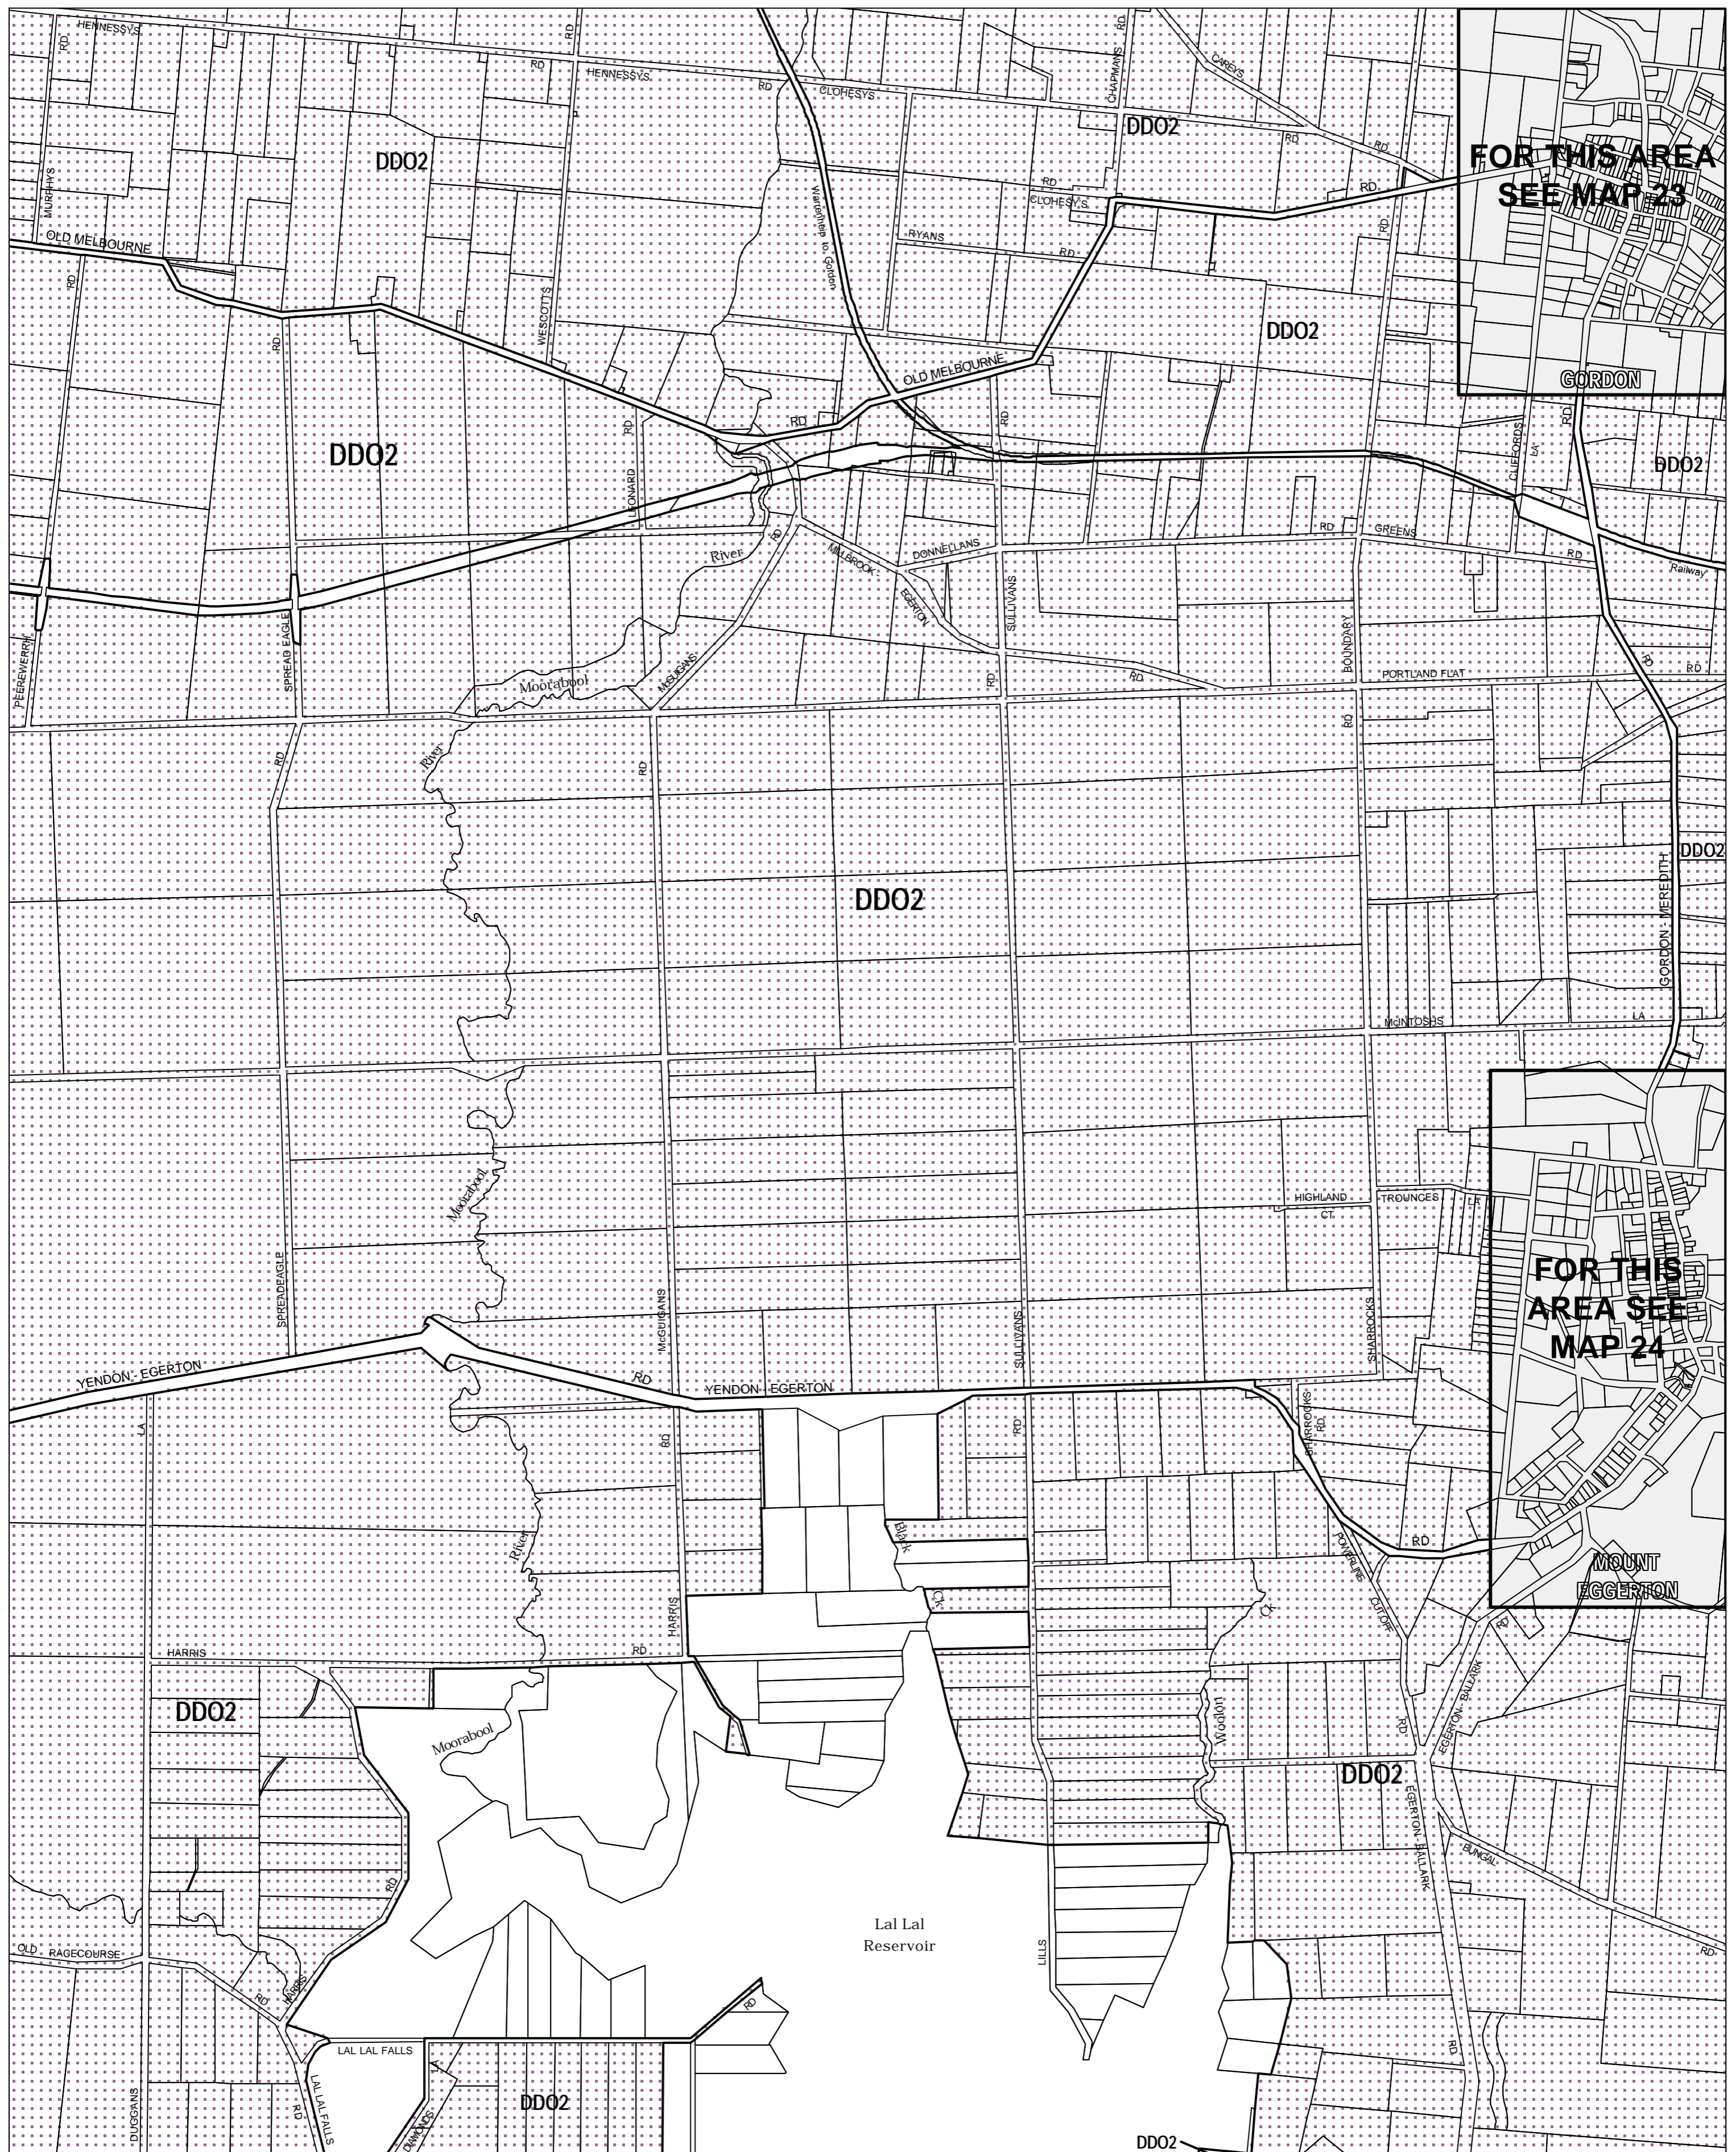

MOORABOOL PLANNING SCHEME - LOCAL PROVISION

**FOR THIS AREA
SEE MAP 23**

**FOR THIS
AREA SEE
MAP 24**

Overlays
DD02 Design And Development Overlay - Schedule 2

AUSTRALIAN MAP GRID ZONE 55

Printed: 12/6/2007

AMENDMENT C30

DESIGN AND DEVELOPMENT OVERLAY

MAP No 22DDO