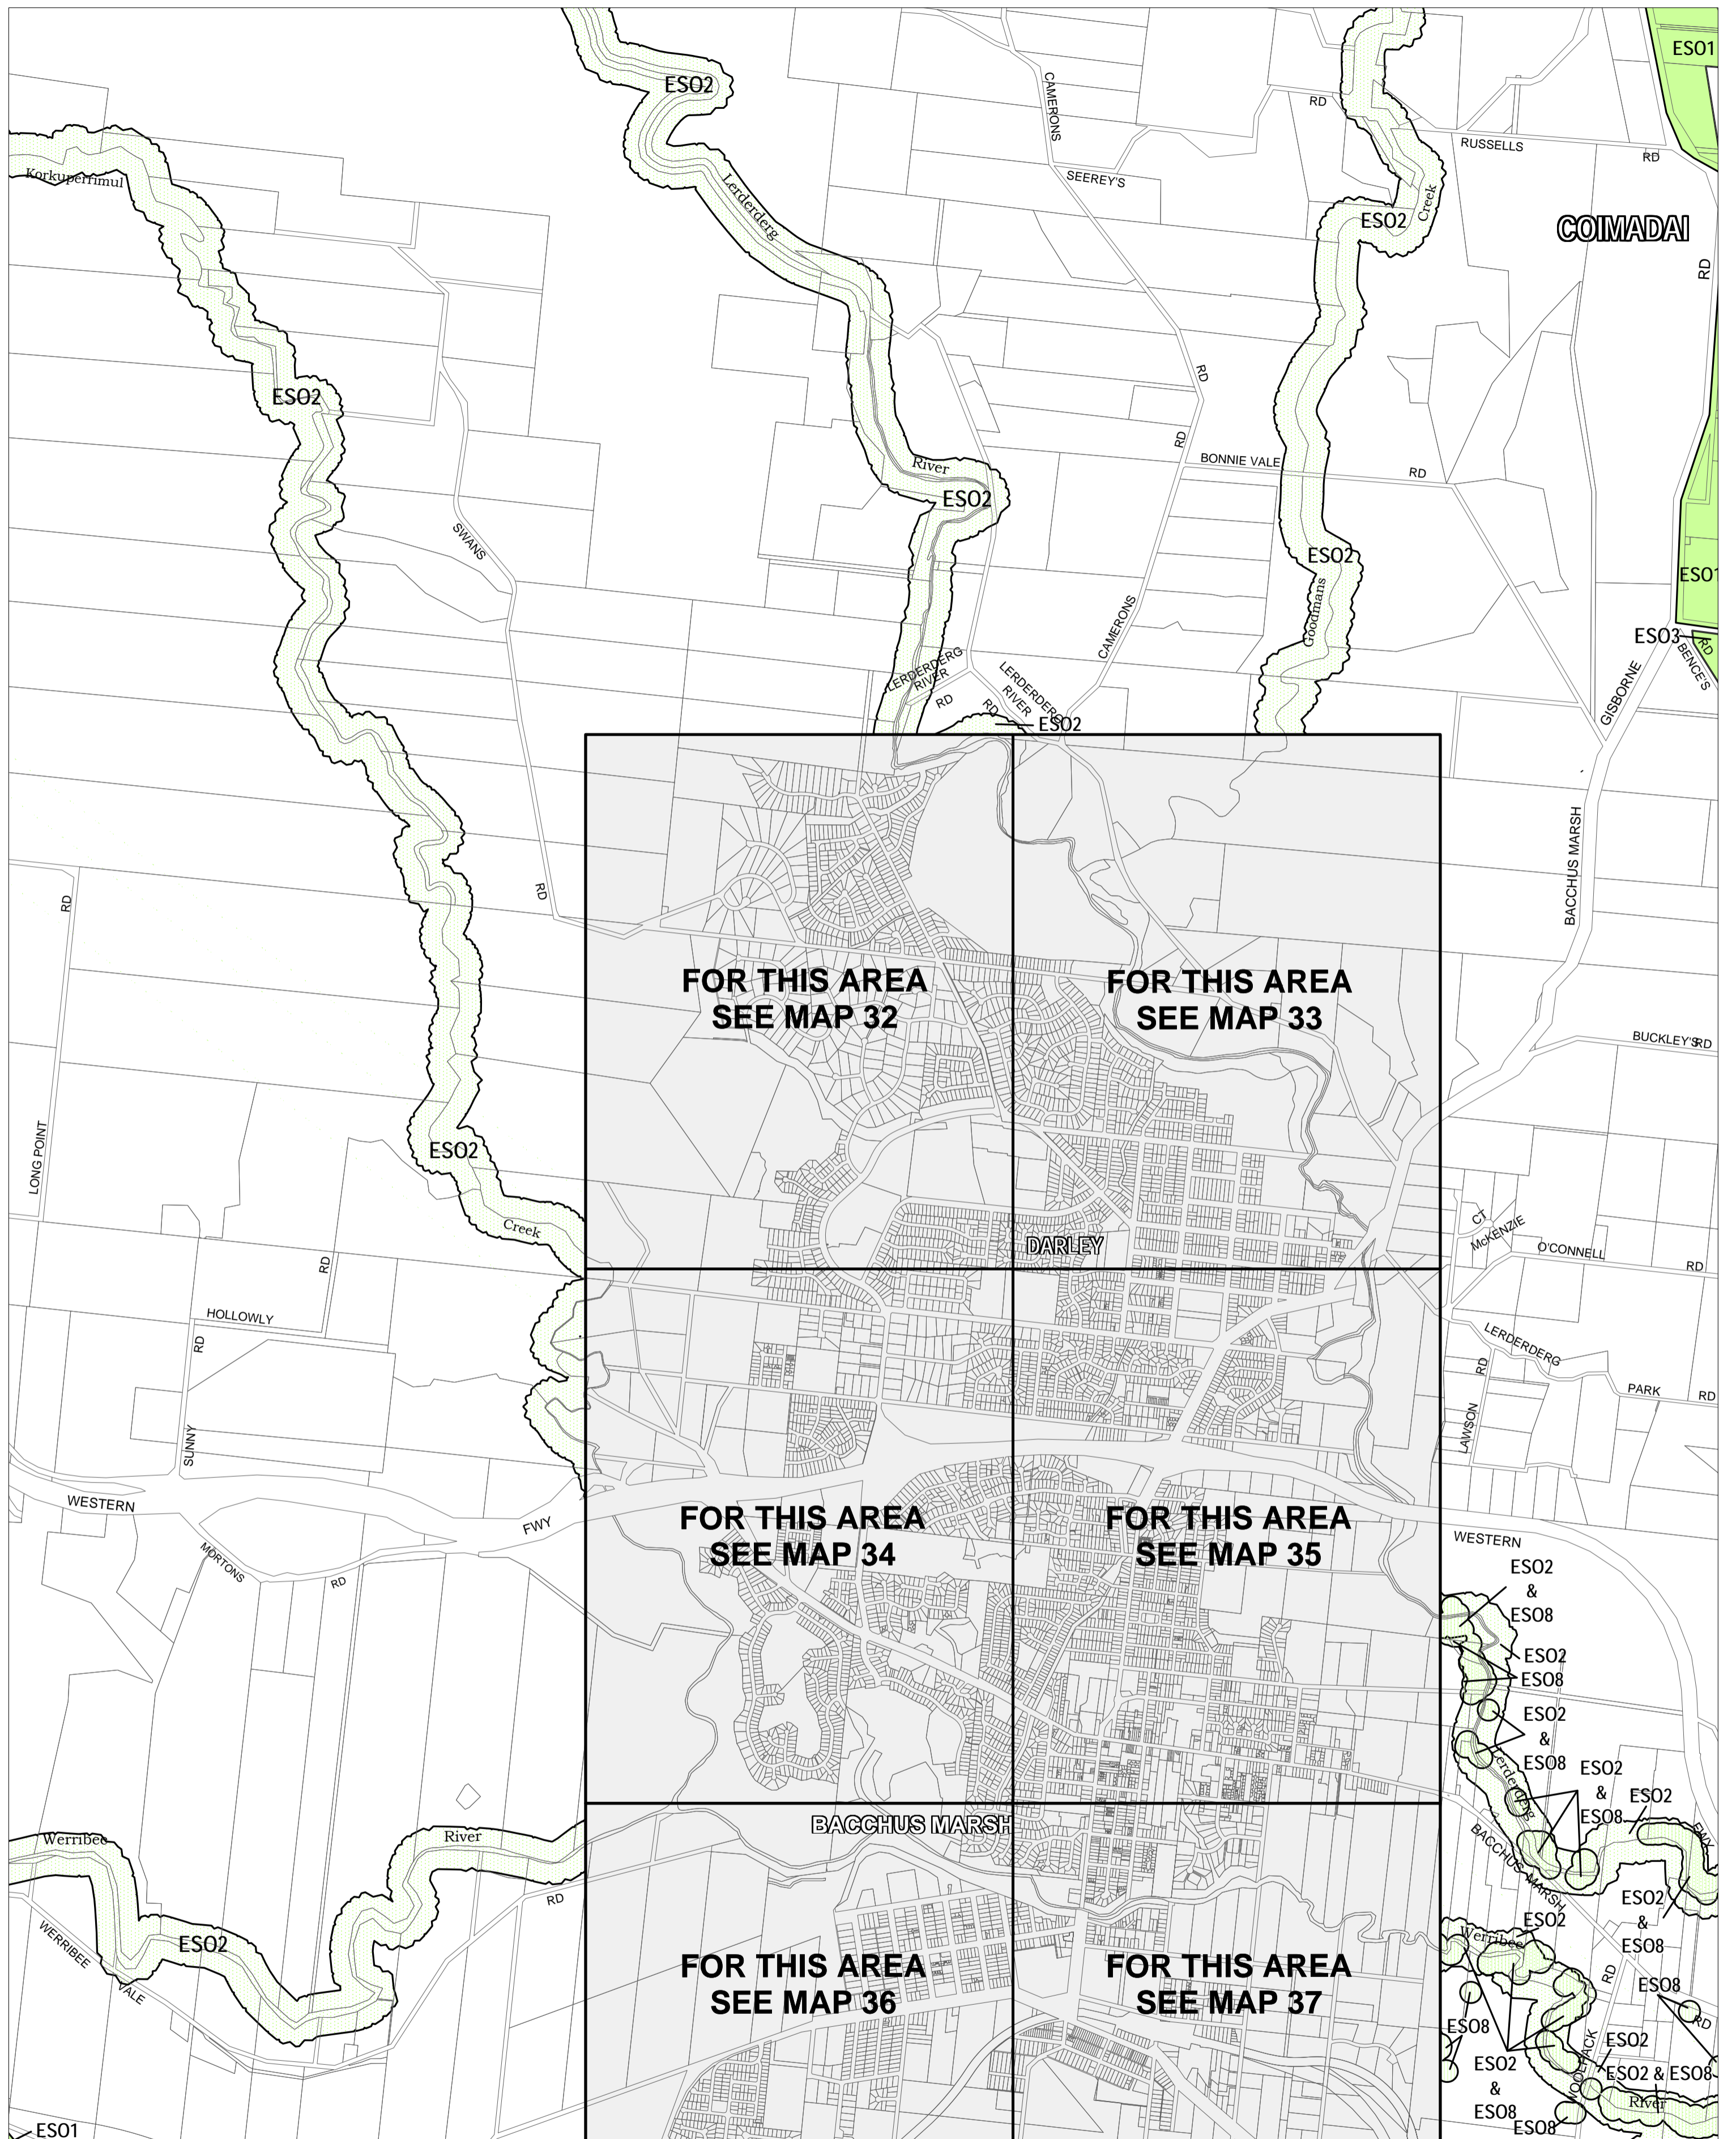

MOORABOOL PLANNING SCHEME - LOCAL PROVISION

Overlays	
ES01	Environmental Significance Overlay - Schedule 1
ES02	Environmental Significance Overlay - Schedule 2
ES03	Environmental Significance Overlay - Schedule 3
ES08	Environmental Significance Overlay - Schedule 8

AUSTRALIAN MAP GRID ZONE 55

Printed: 4/11/2011

AMENDMENT C57