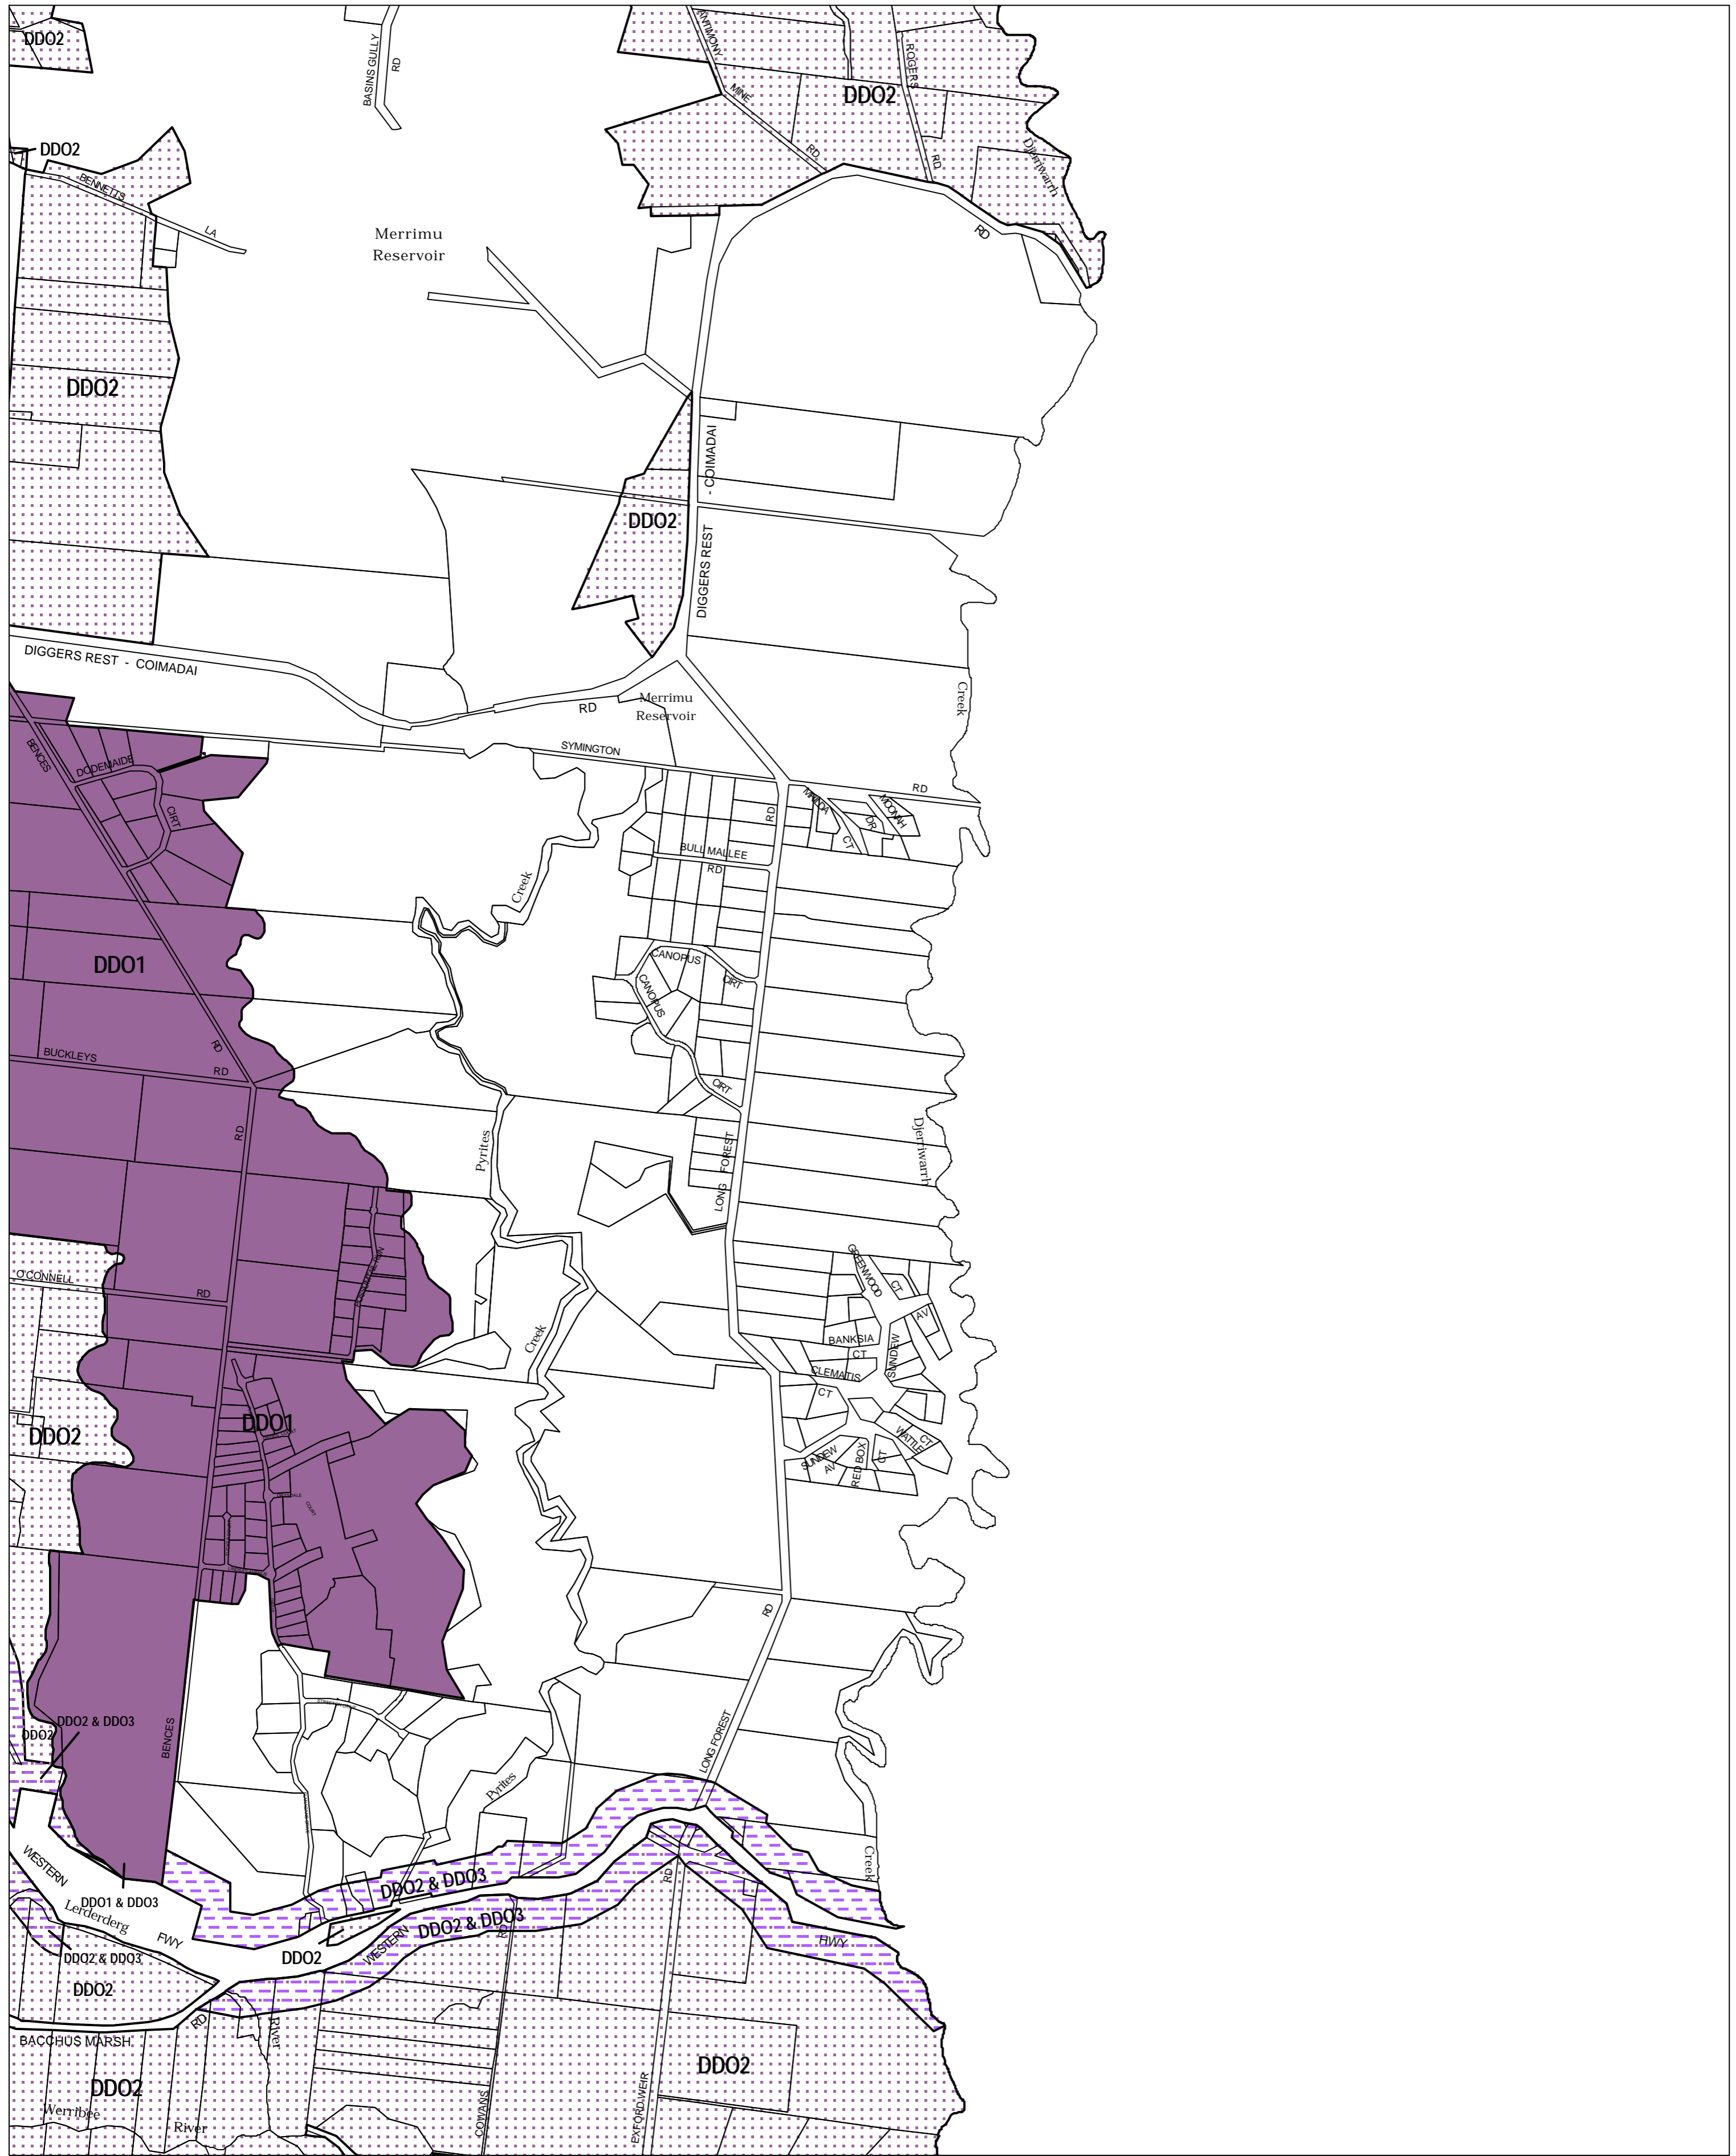

MOORABOOL PLANNING SCHEME - LOCAL PROVISION

Overlays	
	Design And Development Overlay - Schedule 1
	Design And Development Overlay - Schedule 2
	Design And Development Overlay - Schedule 3

AUSTRALIAN MAP GRID ZONE 55

Printed: 12/6/2007

AMENDMENT C28