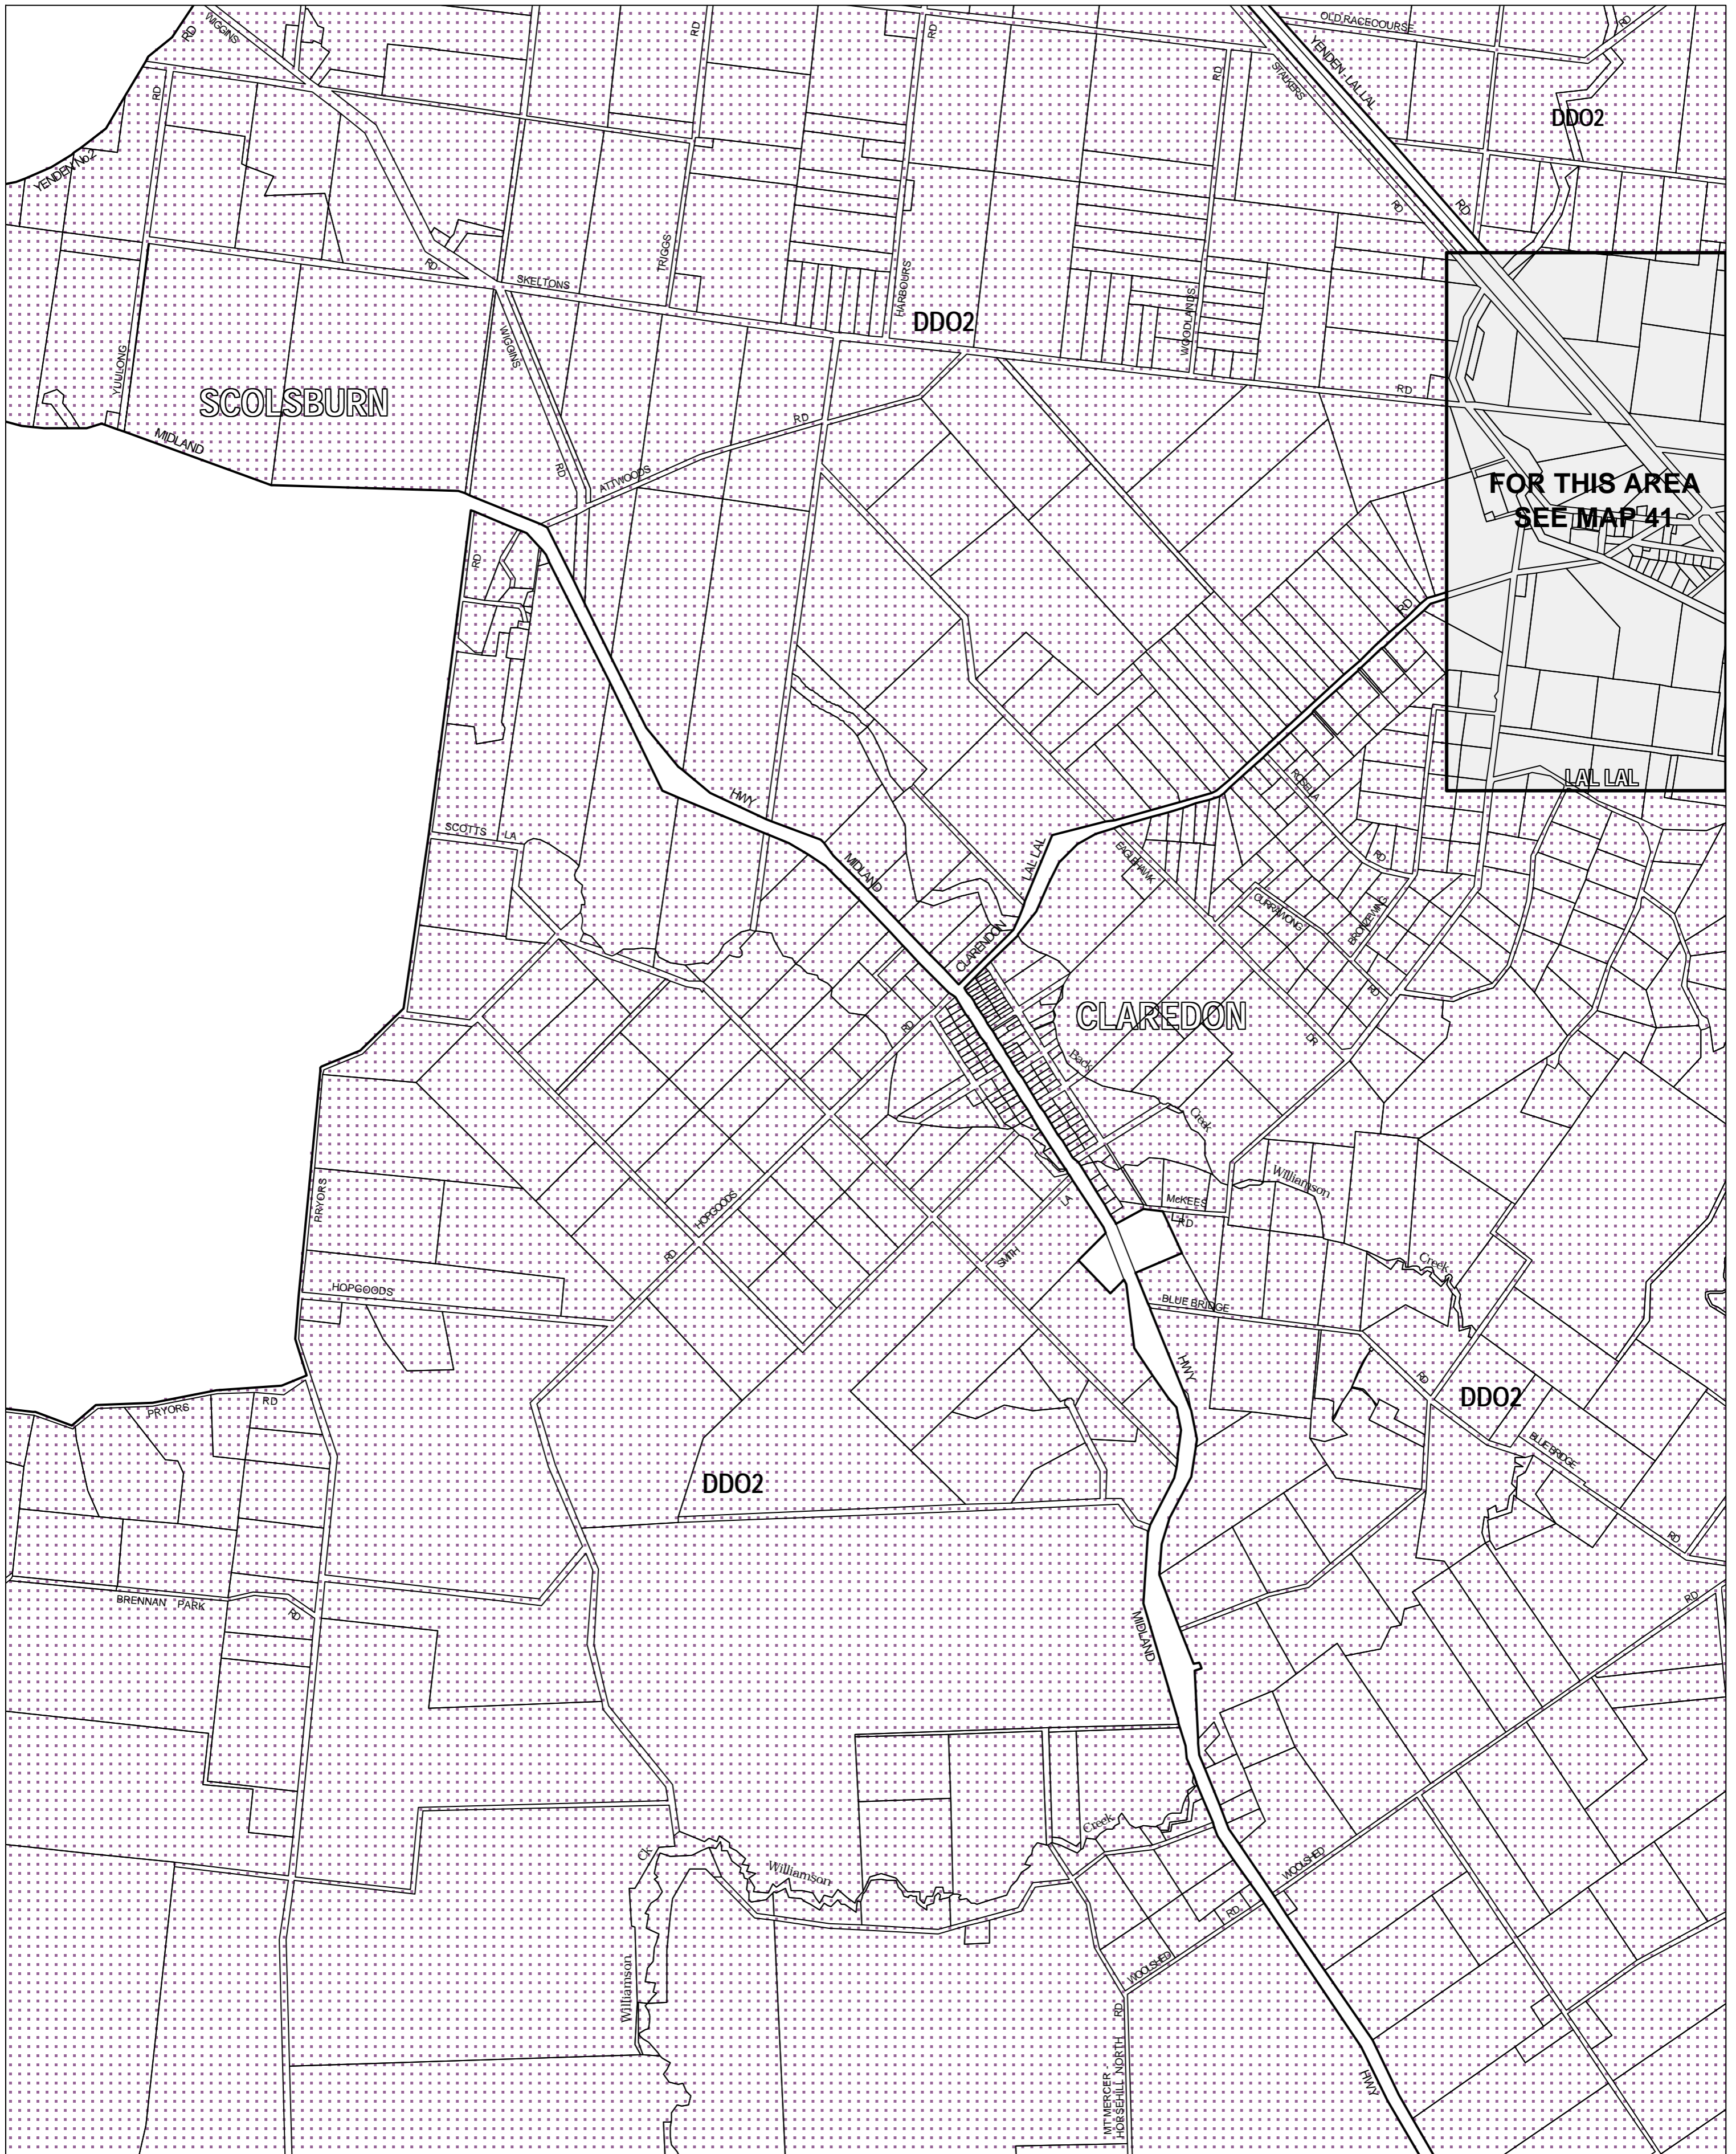

MOORABOOL PLANNING SCHEME - LOCAL PROVISION

Overlays
DD02 Design And Development Overlay - Schedule 2

AUSTRALIAN MAP GRID ZONE 55

Printed: 12/6/2007