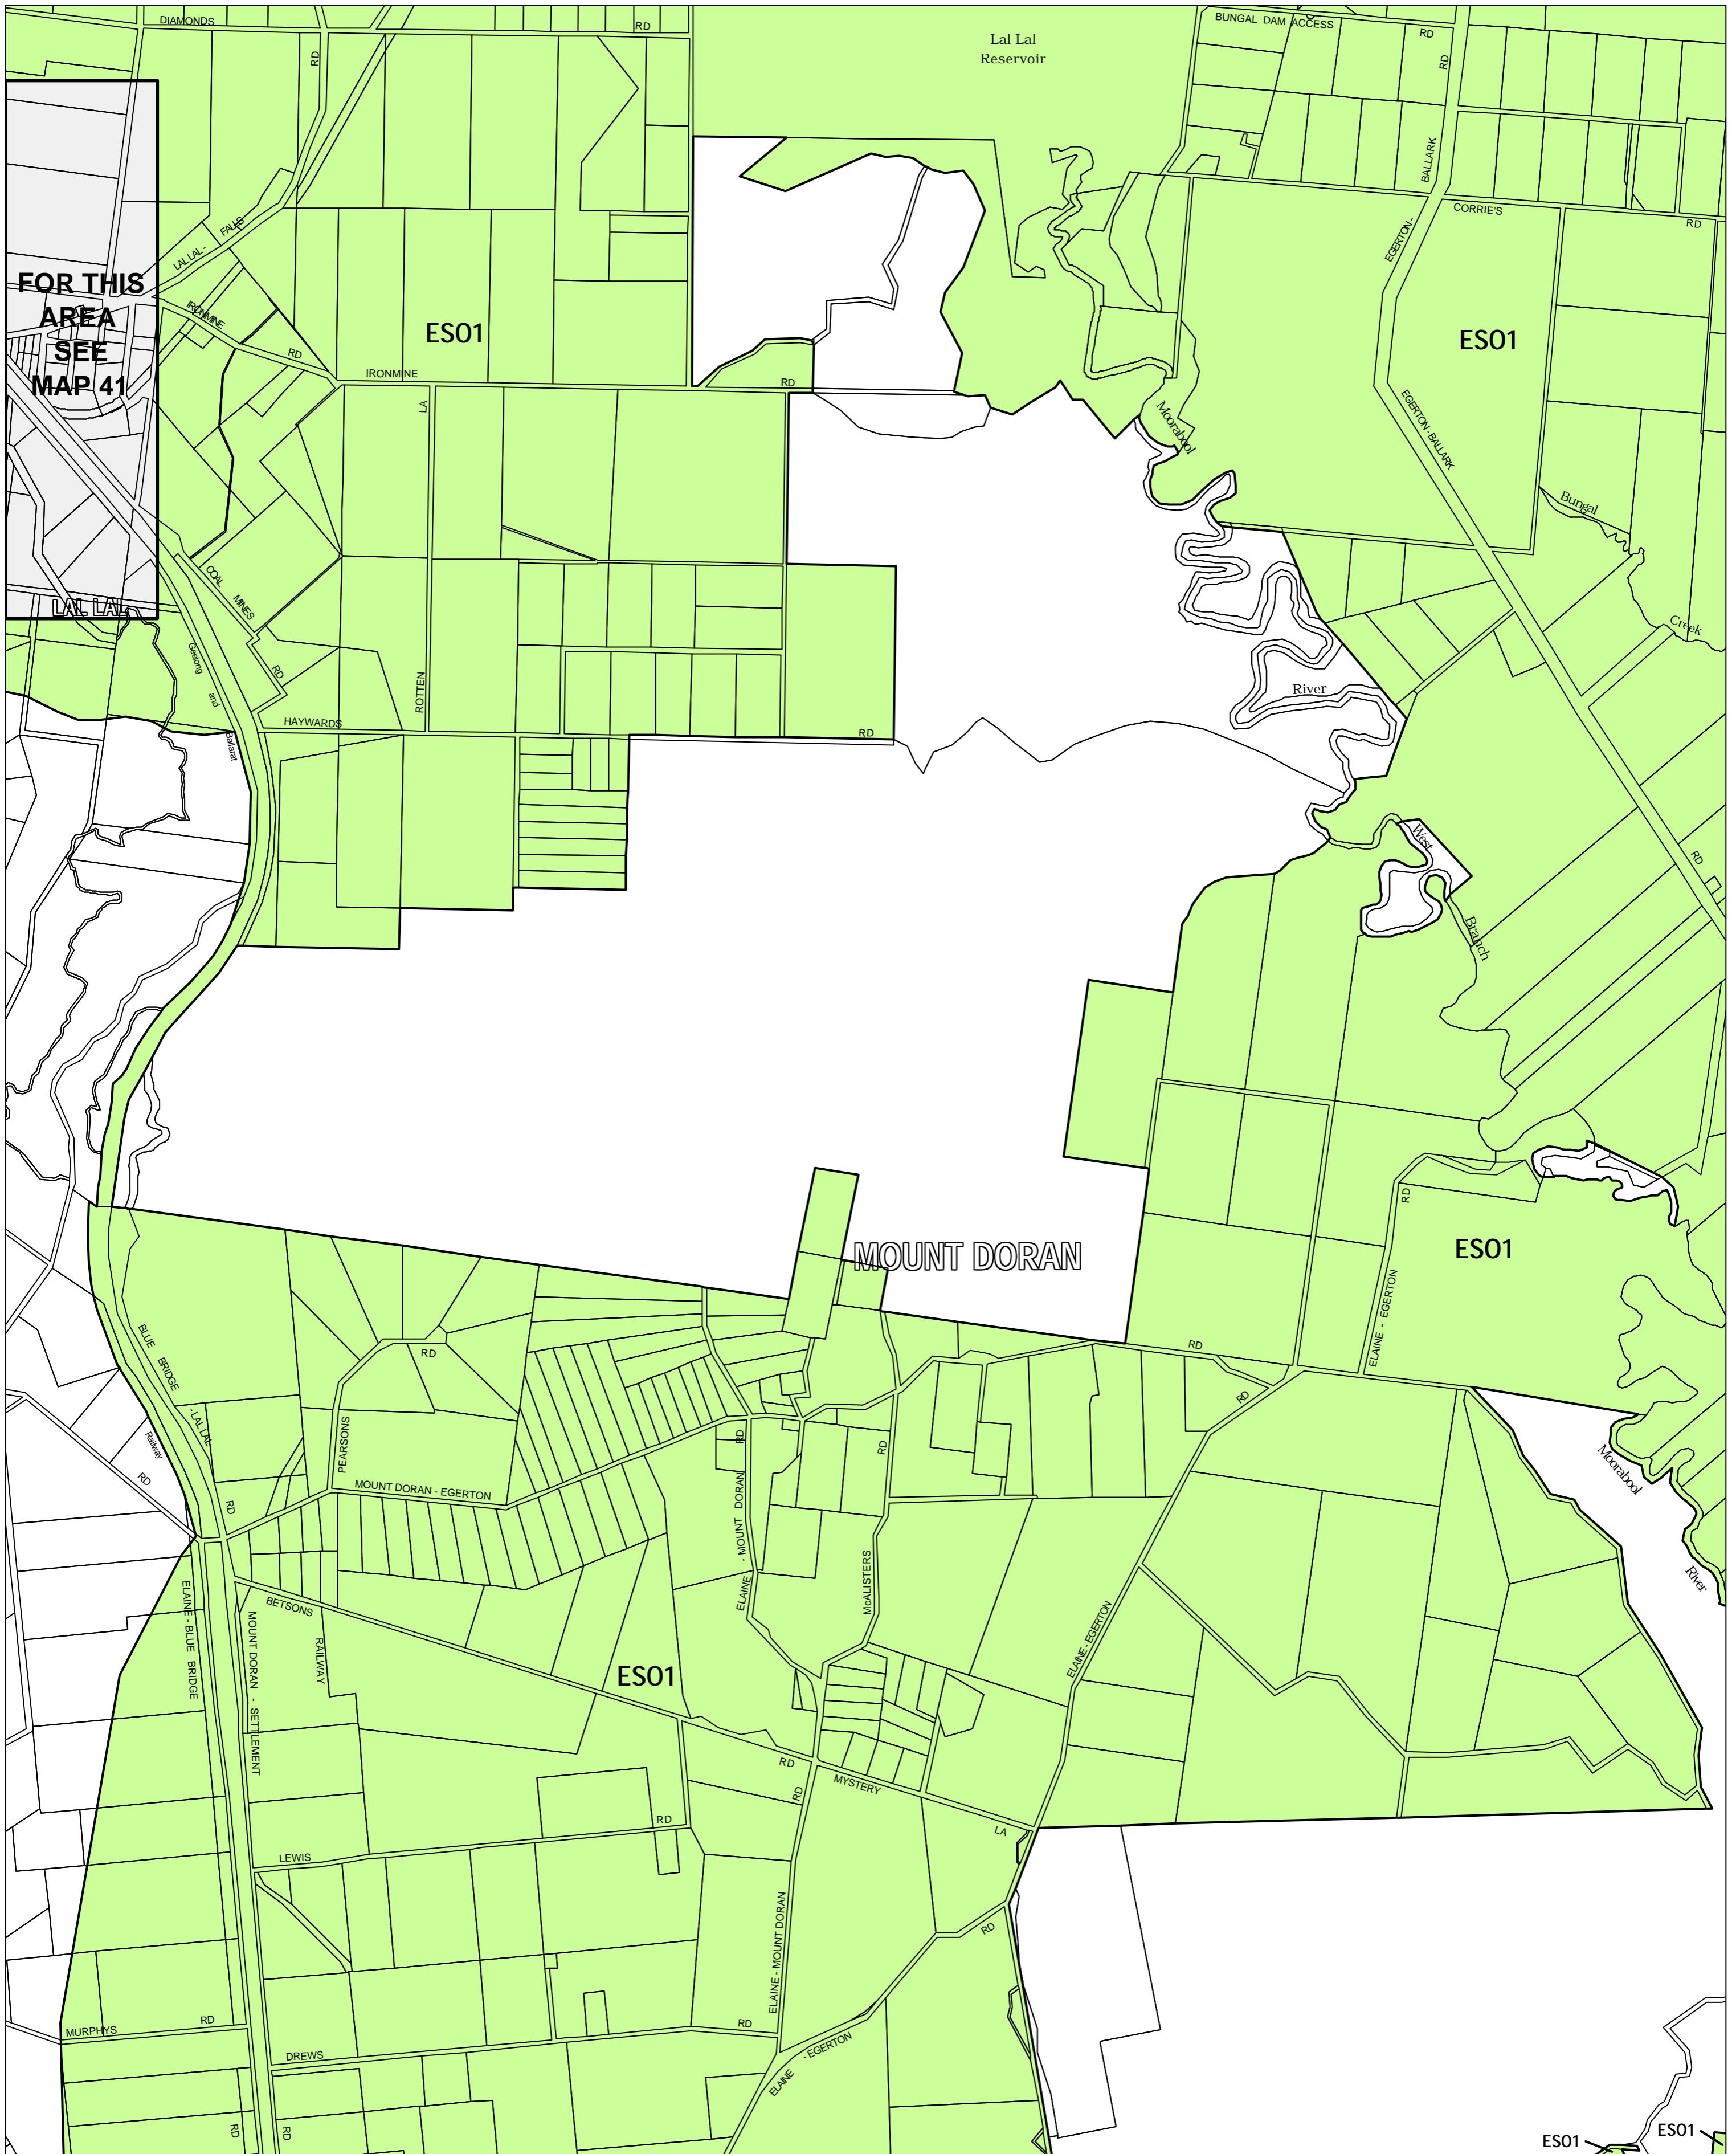

MOORABOOL PLANNING SCHEME - LOCAL PROVISION

Overlays

- ES01 Environmental Significance Overlay - Schedule 1

AUSTRALIAN MAP GRID ZONE 55

Printed: 12/6/2007