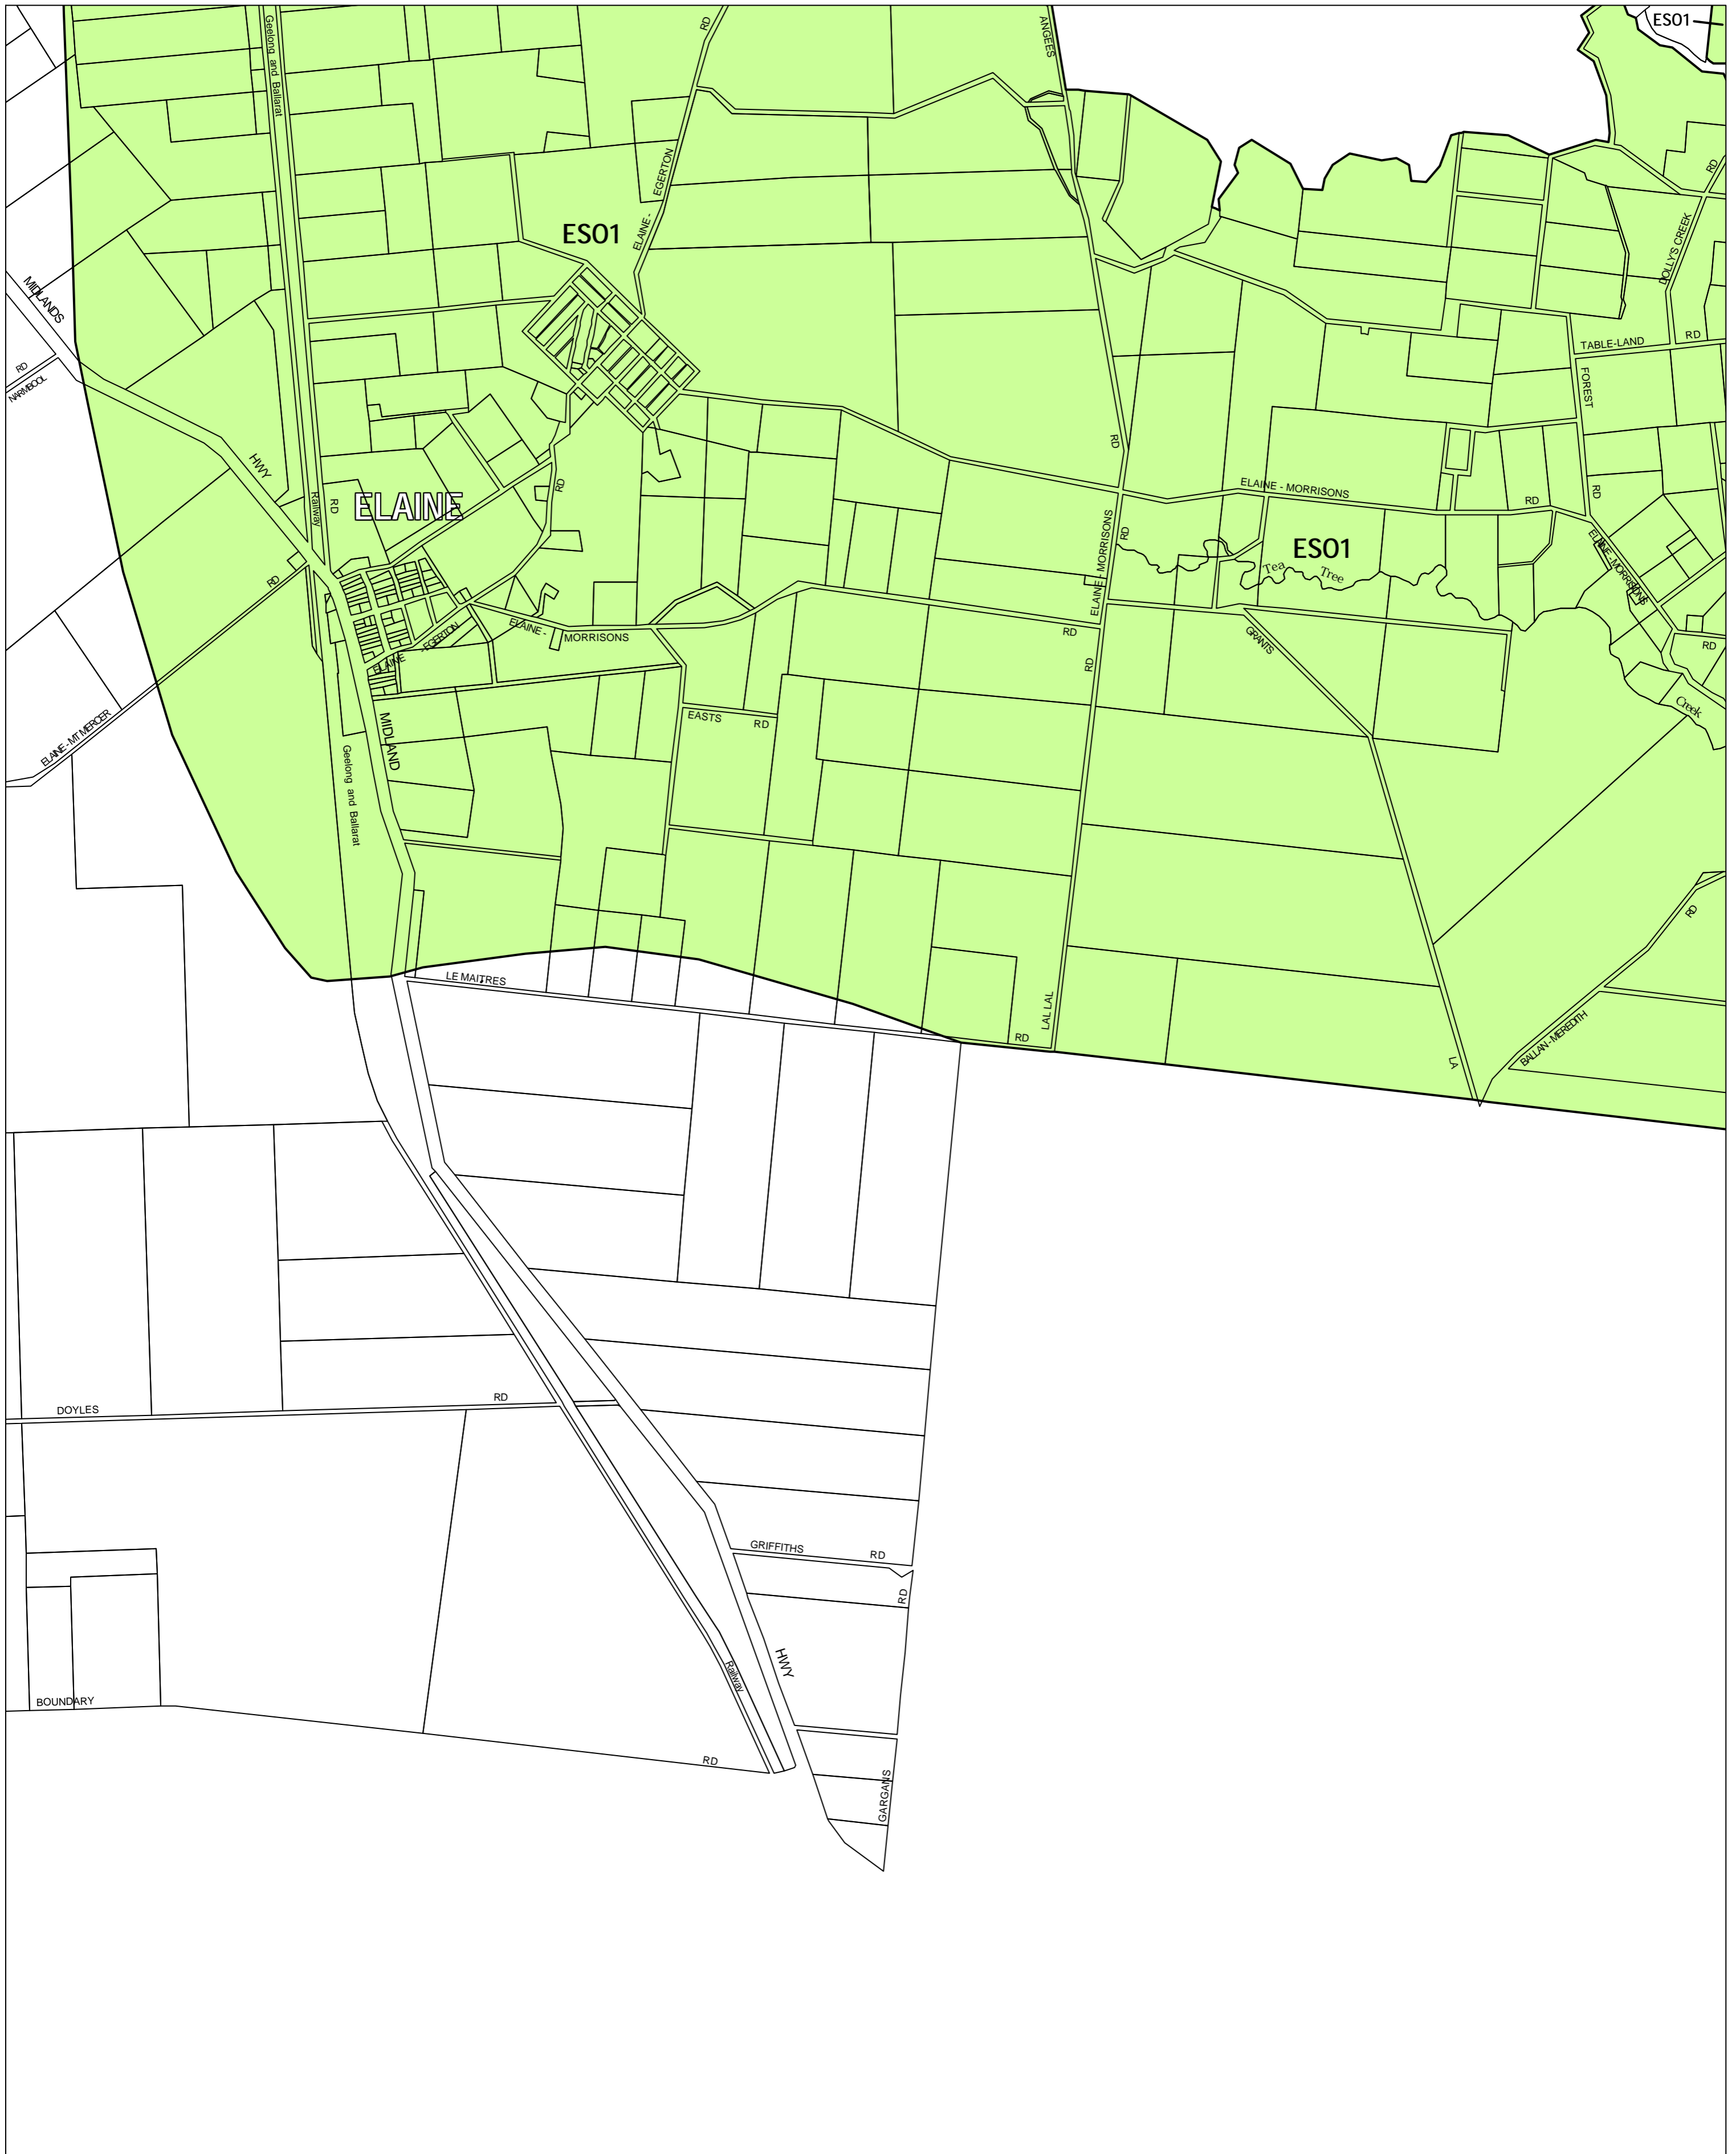

MOORABOOL PLANNING SCHEME - LOCAL PROVISION

Overlays

ESO1 Environmental Significance Overlay - Schedule 1

AUSTRALIAN MAP GRID ZONE 55

Printed: 12/6/2007