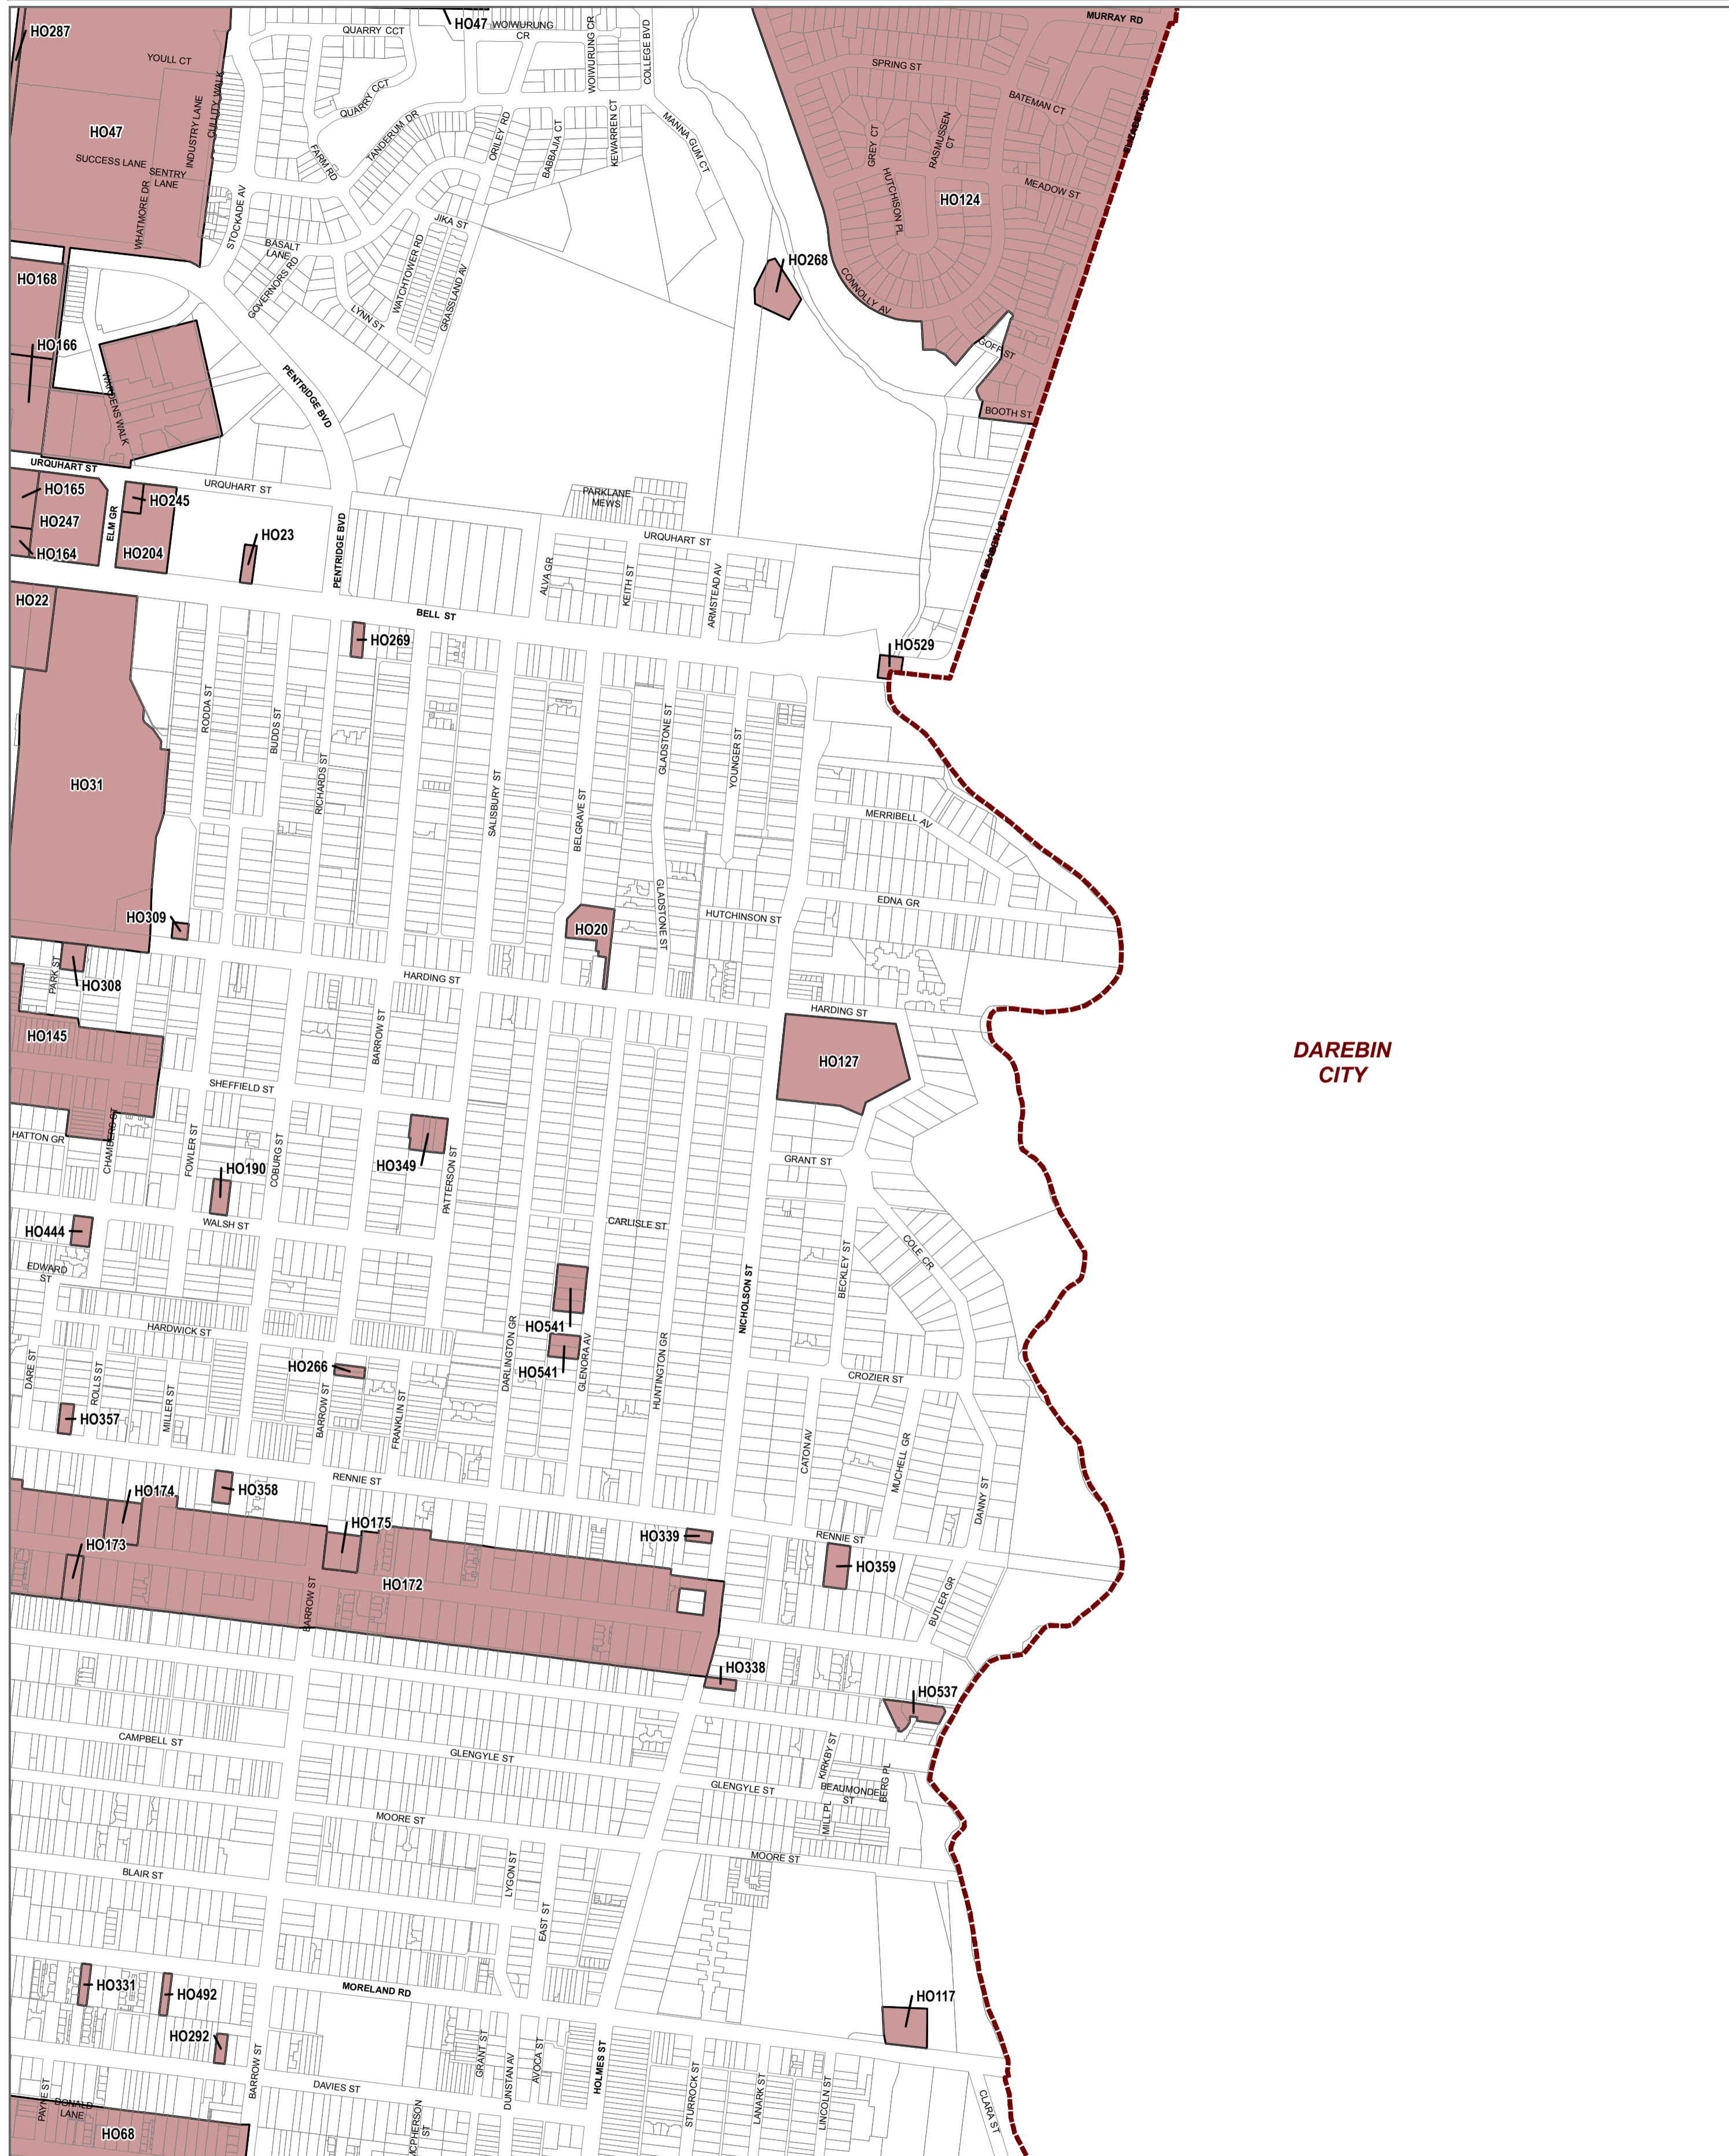

# MORELAND PLANNING SCHEME - LOCAL PROVISION

**DAREBIN  
CITY**

**LEGEND**

HO - Heritage Overlay

Municipal Boundary  
Land Outside Urban Growth Boundary

**Disclaimer**  
This publication may be of assistance to you but the State of Victoria and its employees do not guarantee that the publication is without flaw of any kind or is wholly appropriate for your particular purposes and therefore disclaims all liability for any error, loss or other consequence which may arise from you relying on any information in this publication.  
© The State of Victoria Department of Environment, Land, Water and Planning 2018

Planning Group  
**AMENDMENT C173**  
Printed: 21/01/2019

Environment,  
Land, Water  
and Planning

**INDEX TO ADJOINING SCHEME MAPS**