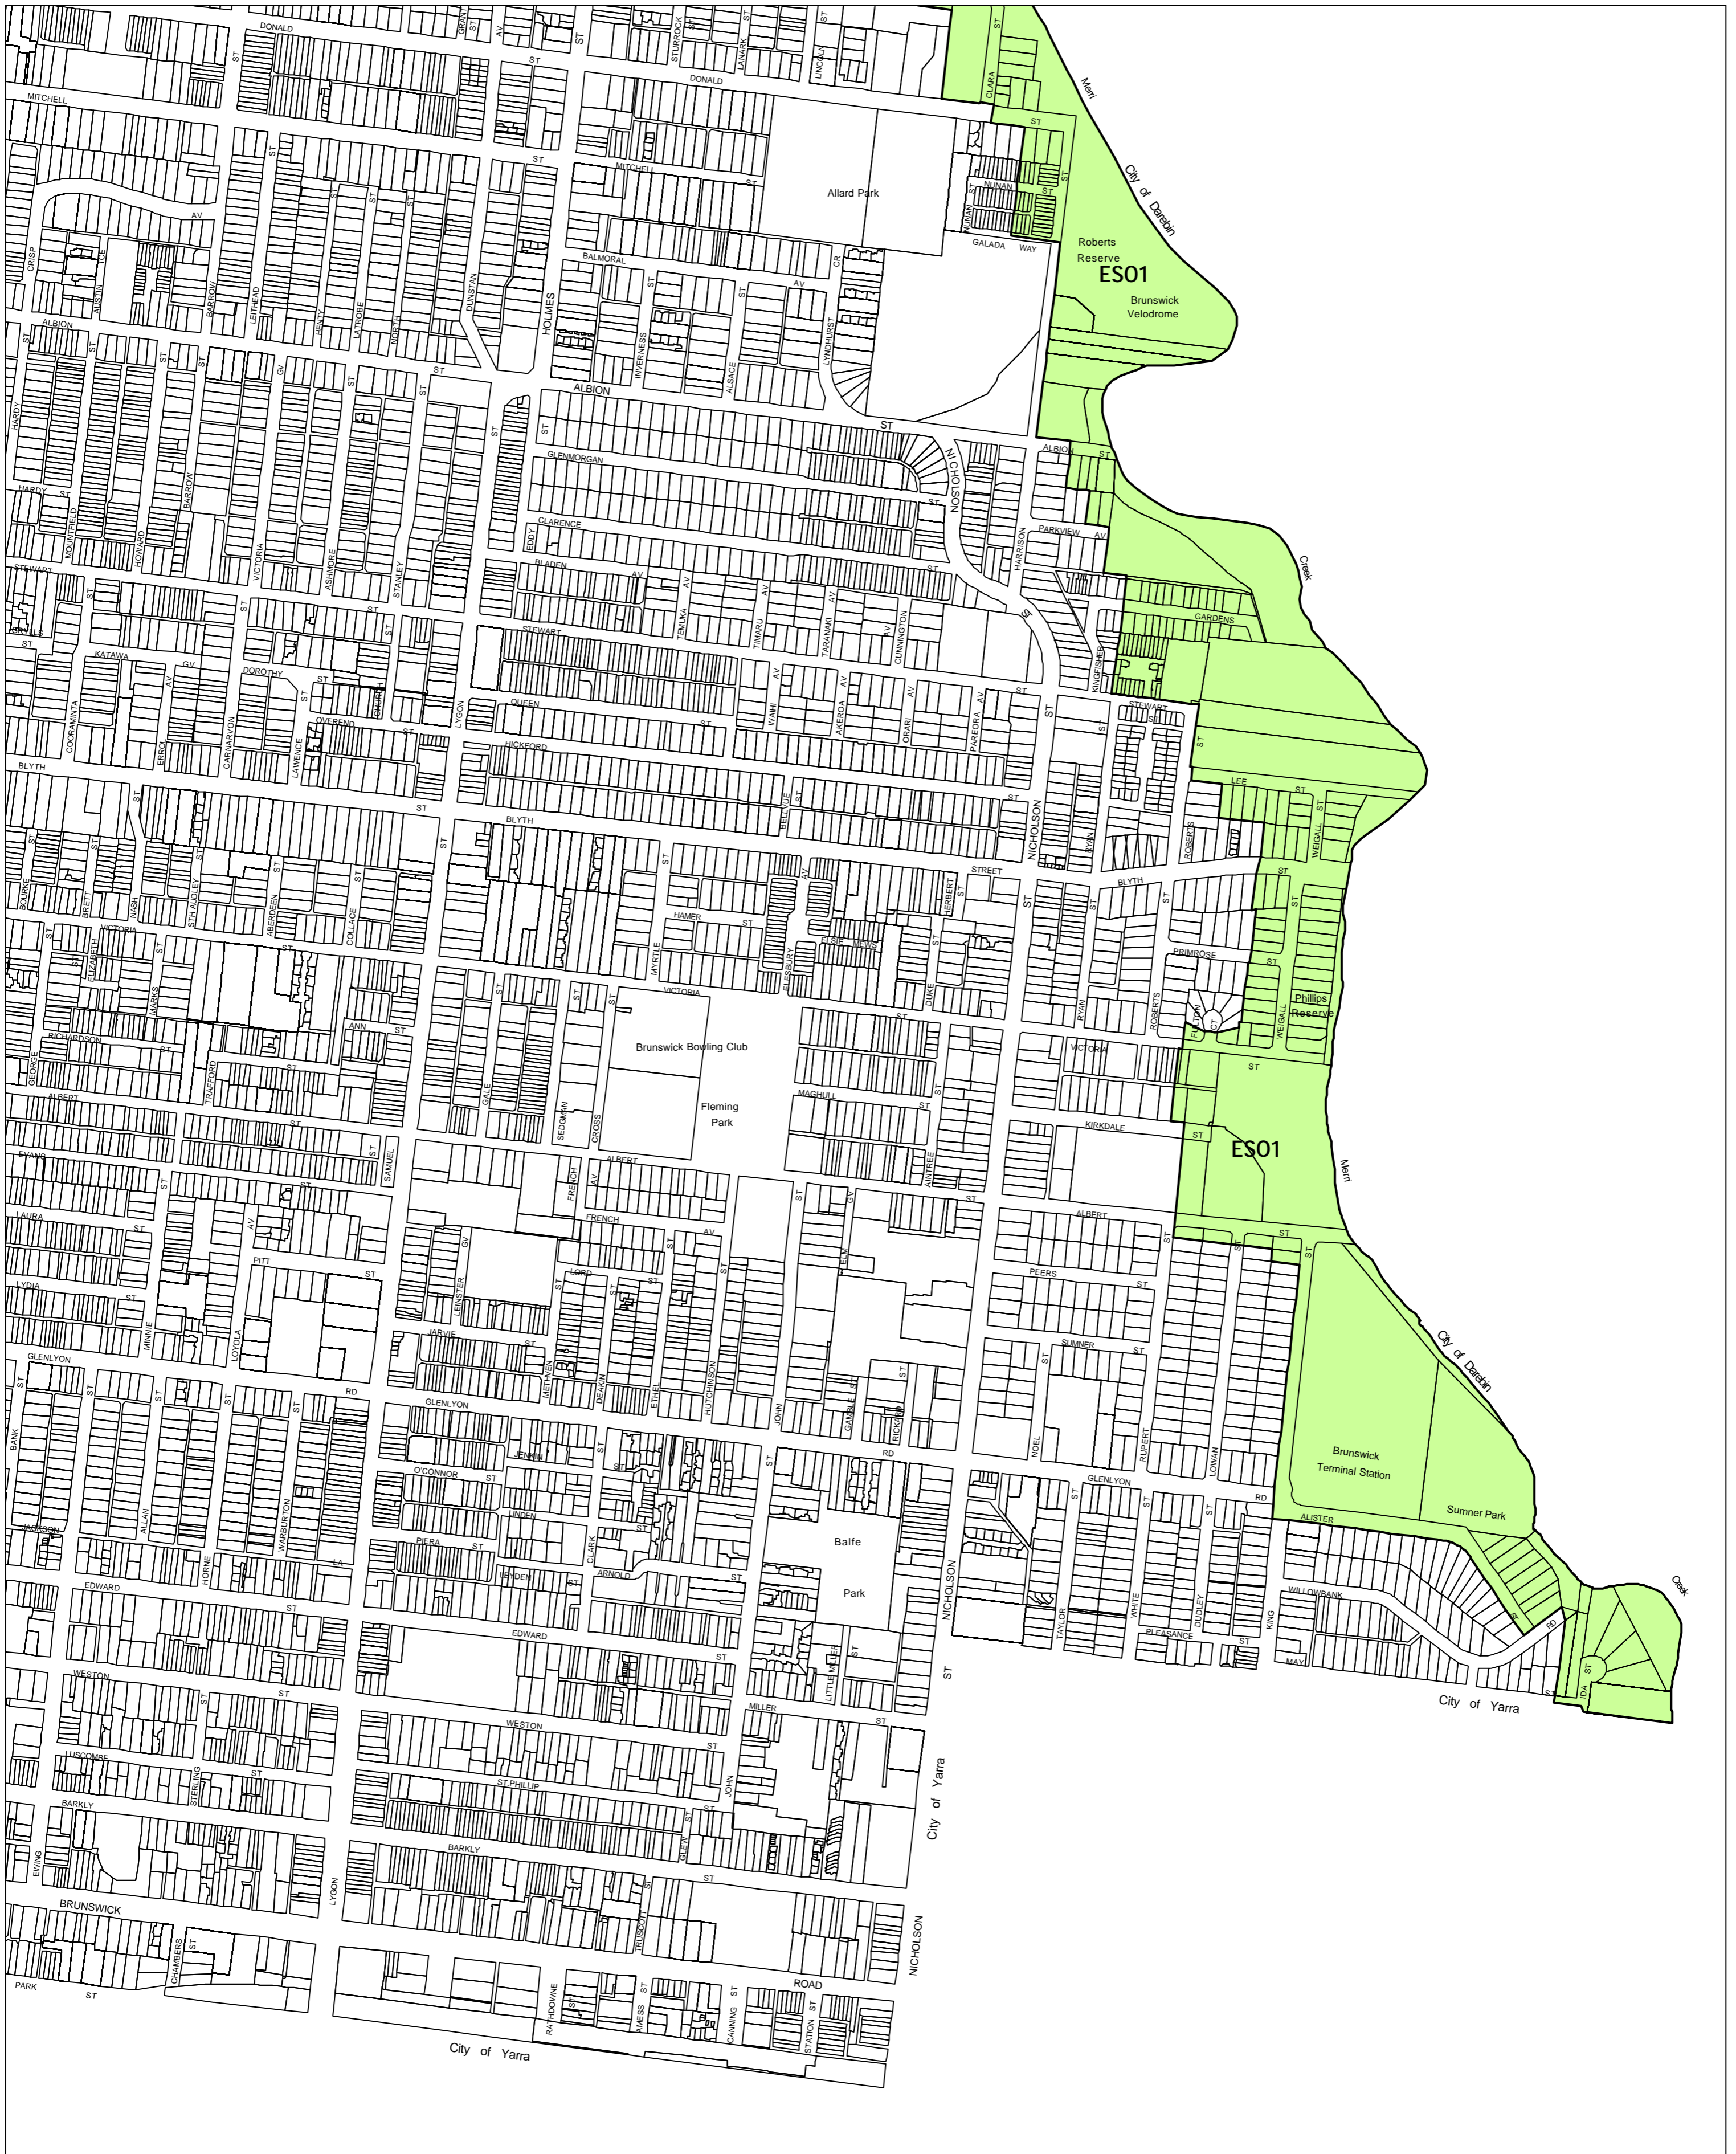

MORELAND PLANNING SCHEME - LOCAL PROVISION

Overlays

ES01 Environmental Significance Overlay - Schedule 1

100 200 300 400 500 m

AUSTRALIAN MAP GRID ZONE 55

INDEX TO ADJOINING METRIC SERIES MAP

2	3	4
6	7	8
	11	
13	14	15

Victoria
The Place To Be

Printed: 8/8/2007