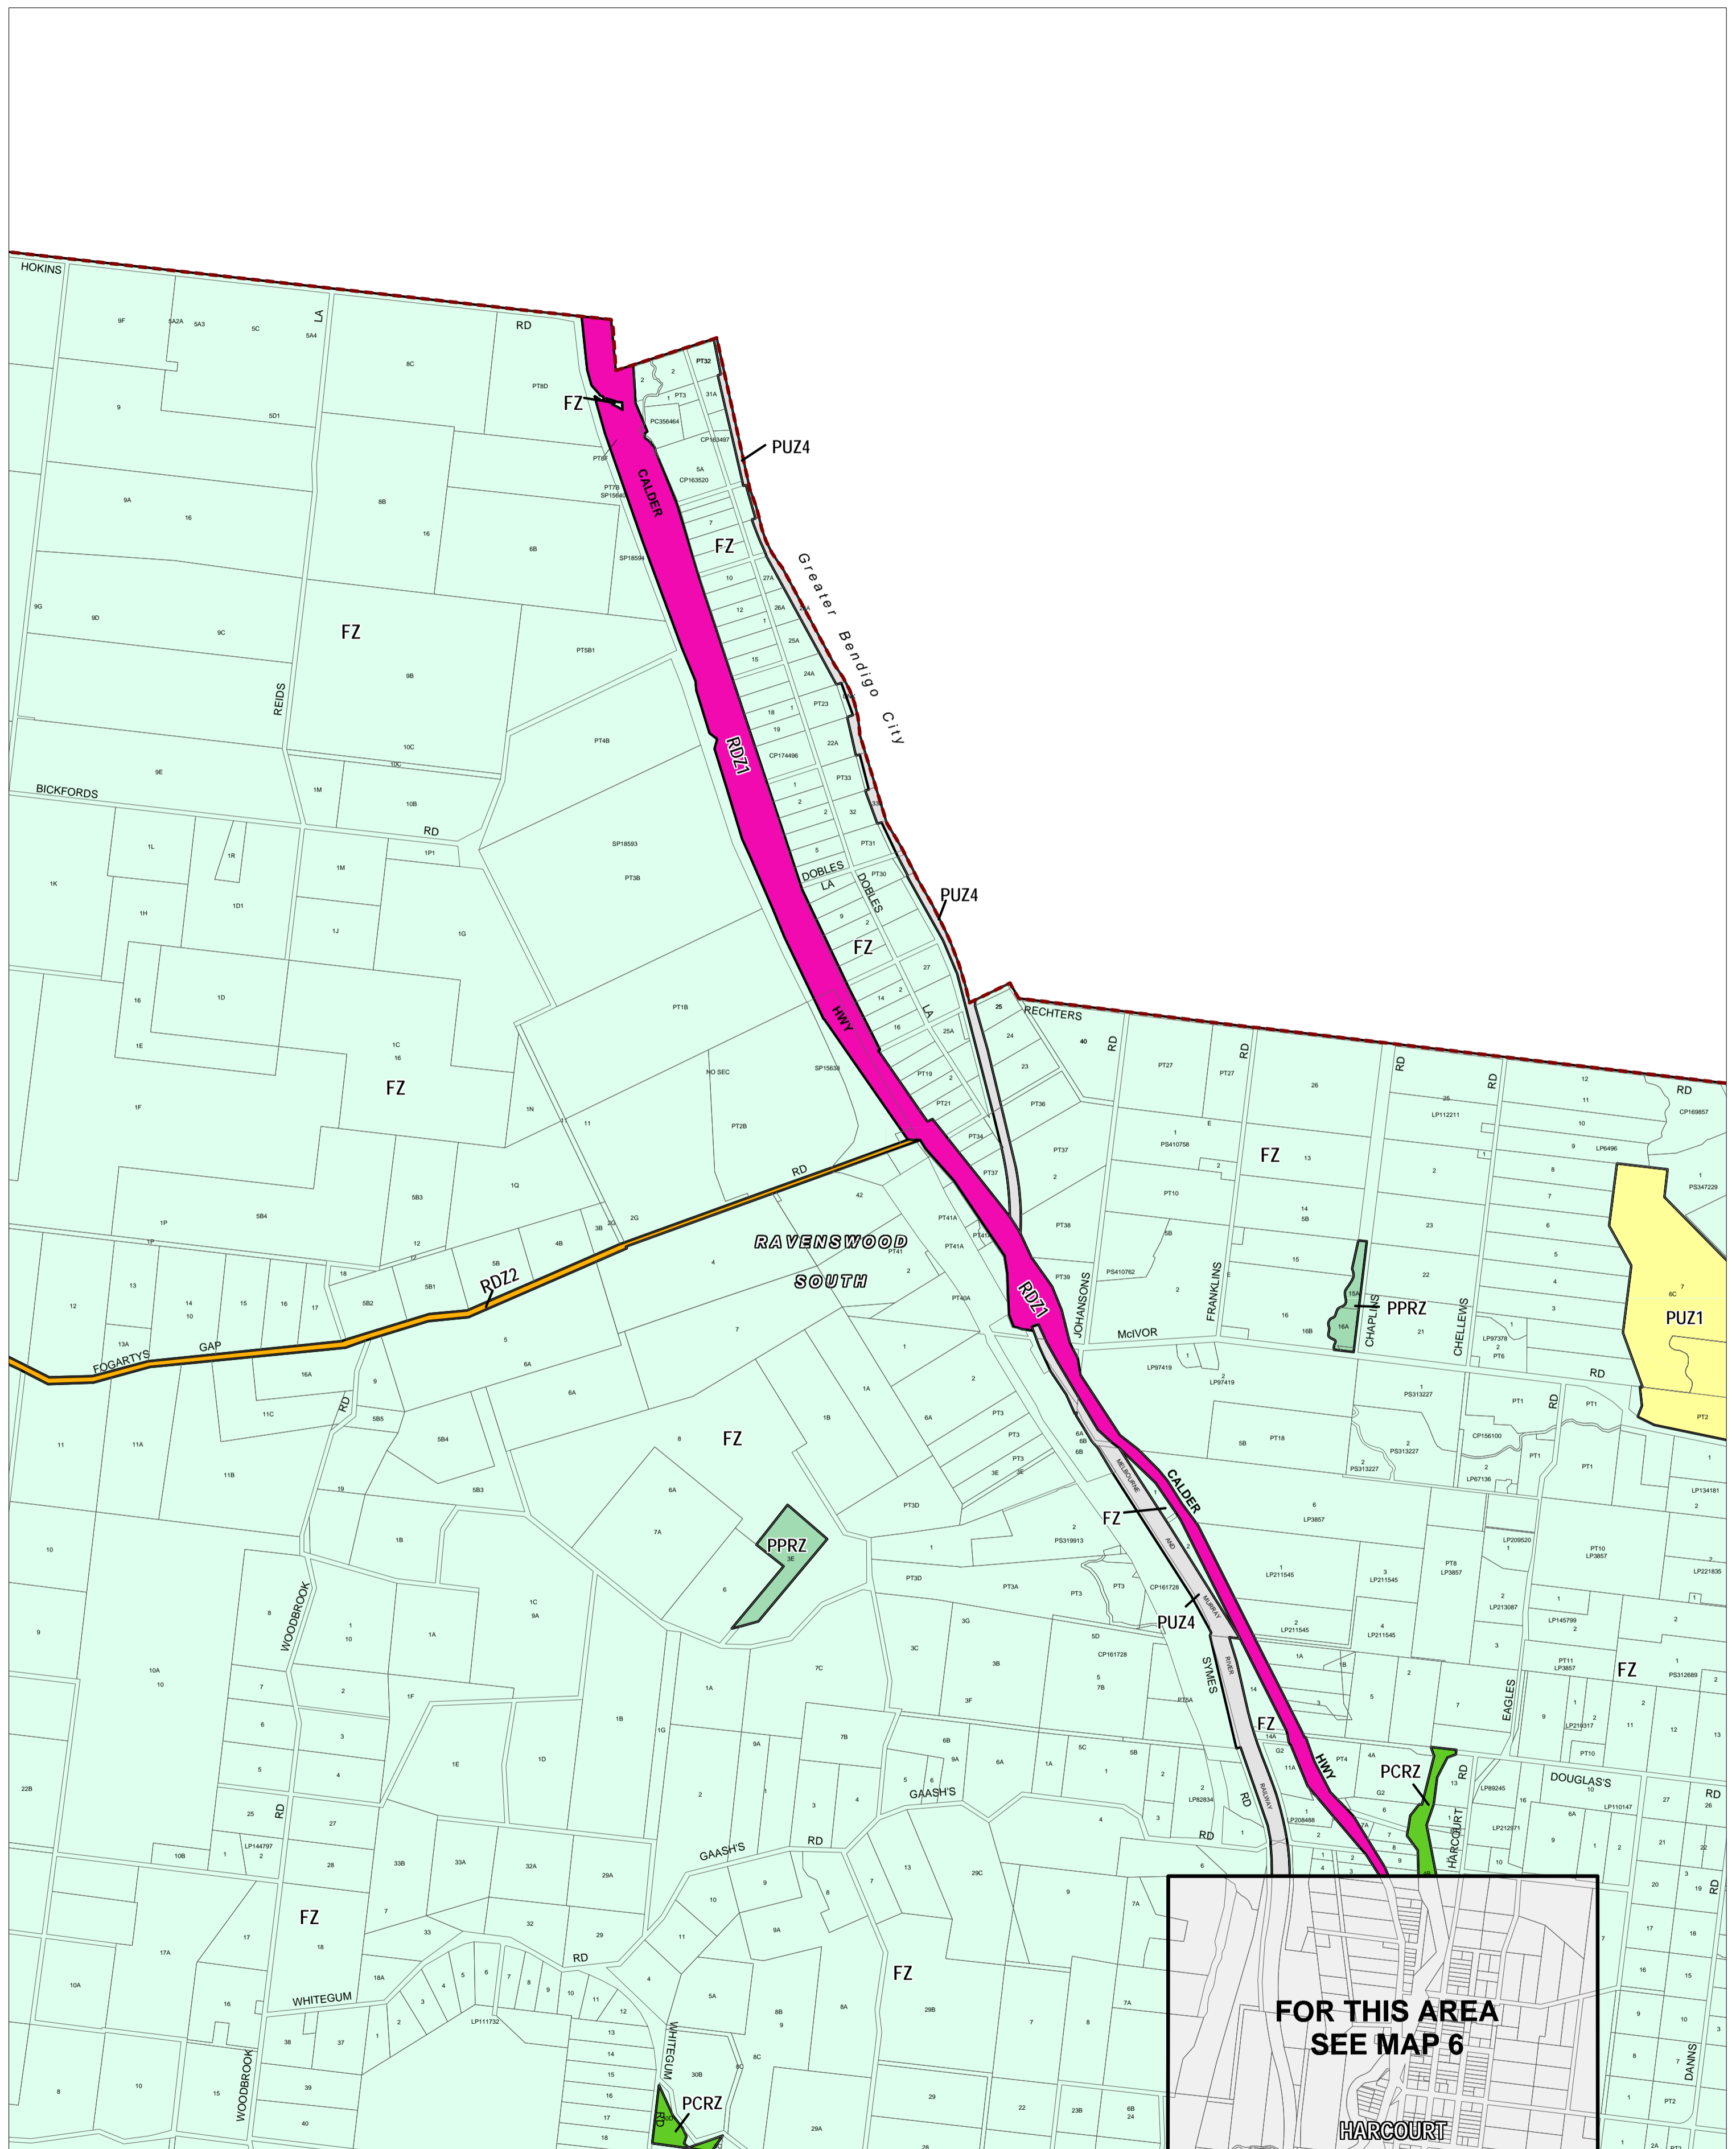

MOUNT ALEXANDER PLANNING SCHEME - LOCAL PROVISION

**FOR THIS AREA
SEE MAP 6**

HARCOURT

Public Land	
	Public Conservation And Resource Zone
	Public Park And Recreation Zone
	Public Use Zone - Service And Utility
	Public Use Zone - Transport
	Road Zone - Category 1
	Road Zone - Category 2
	Farming Zone

AUSTRALIAN MAP GRID ZONE 55

Printed: 13/3/2012

AMENDMENT C45

ZONES

MAP No 5