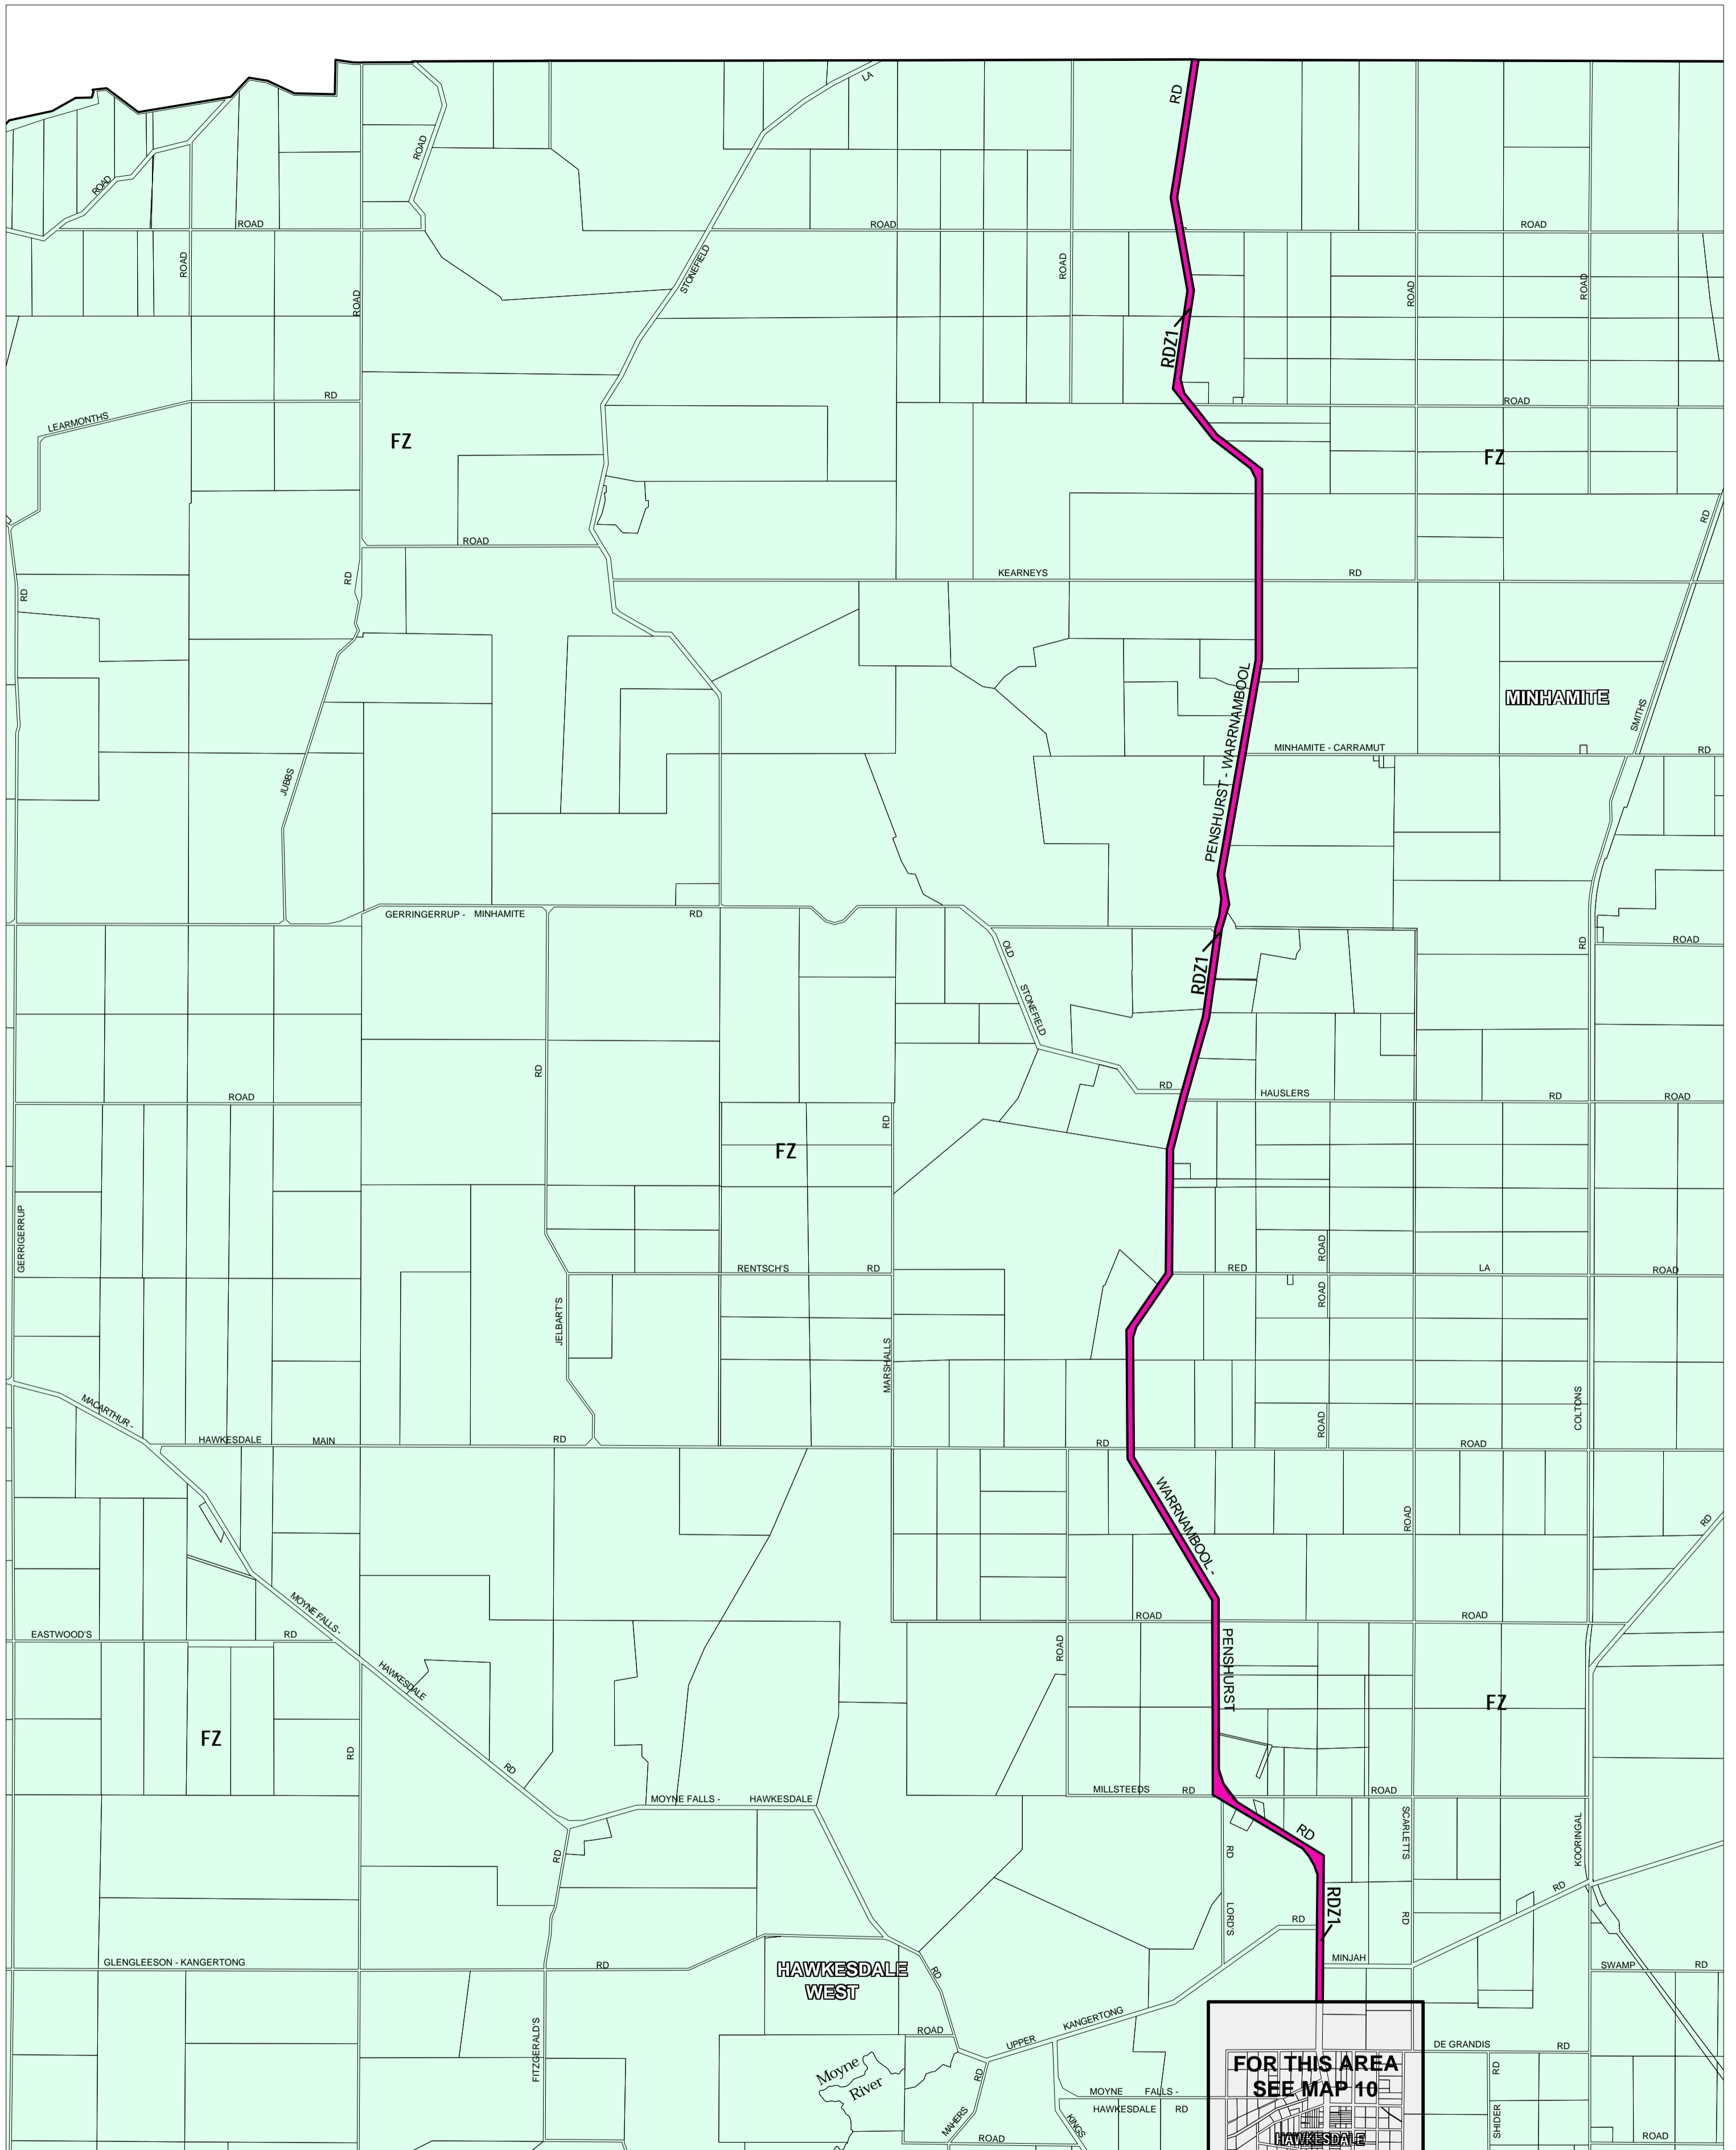

MOYNE PLANNING SCHEME - LOCAL PROVISION

Public Land
RDZ1 Road Zone Category 1

Rural
FZ Farming Zone

Printed: 19/10/2006

AMENDMENT C22

ZONES

MAP No 9