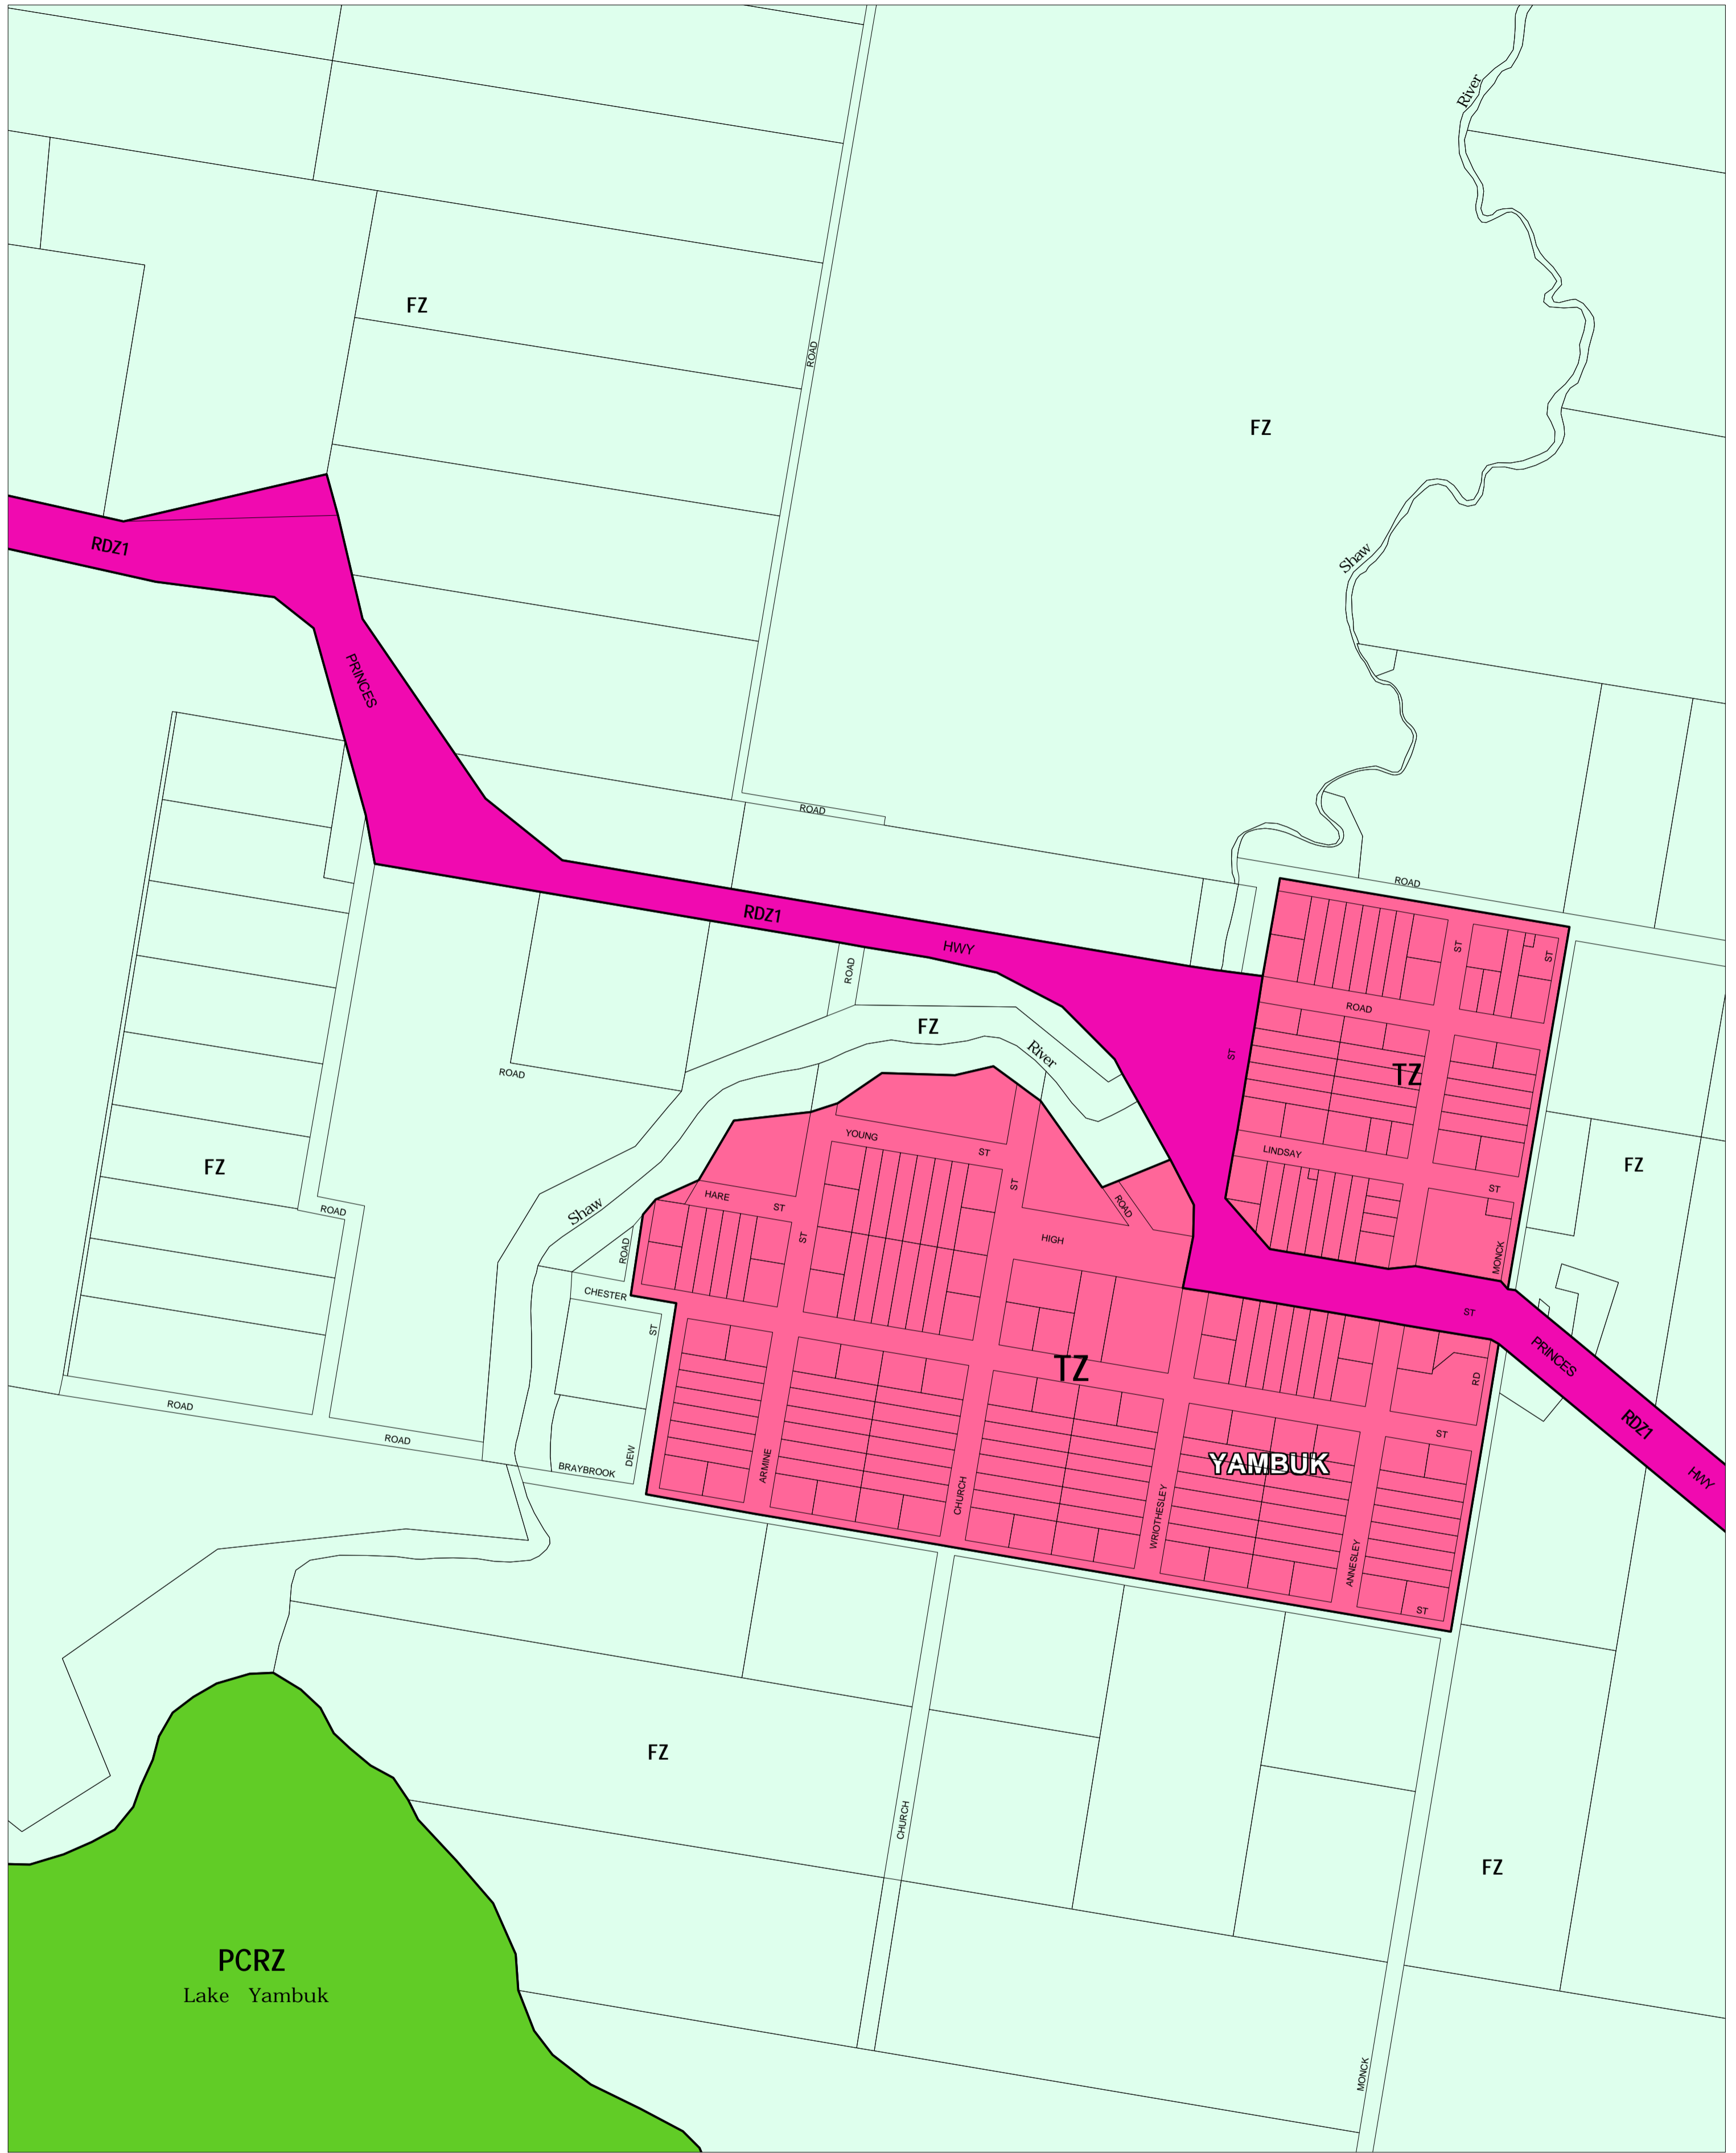

MOYNE PLANNING SCHEME - LOCAL PROVISION

Public Land
PCRZ Public Conservation And Resource Zone

Road Zone Category 1
RDZ1 Road Zone Category 1

Residential
TZ Township Zone

Rural
FZ Farming Zone

100 0 100 200 300 400 500 m
AUSTRALIAN MAP GRID ZONE 54

INDEX TO ADJOINING METRIC SERIES MAP

6	7	9	11	13	15
18	19	21	23	25	27
30	31	32	33	34	35
36	37	38	39	40	41
42	43	44	45	46	47

Victoria
The Place To Be

Printed: 19/10/2006

AMENDMENT C22