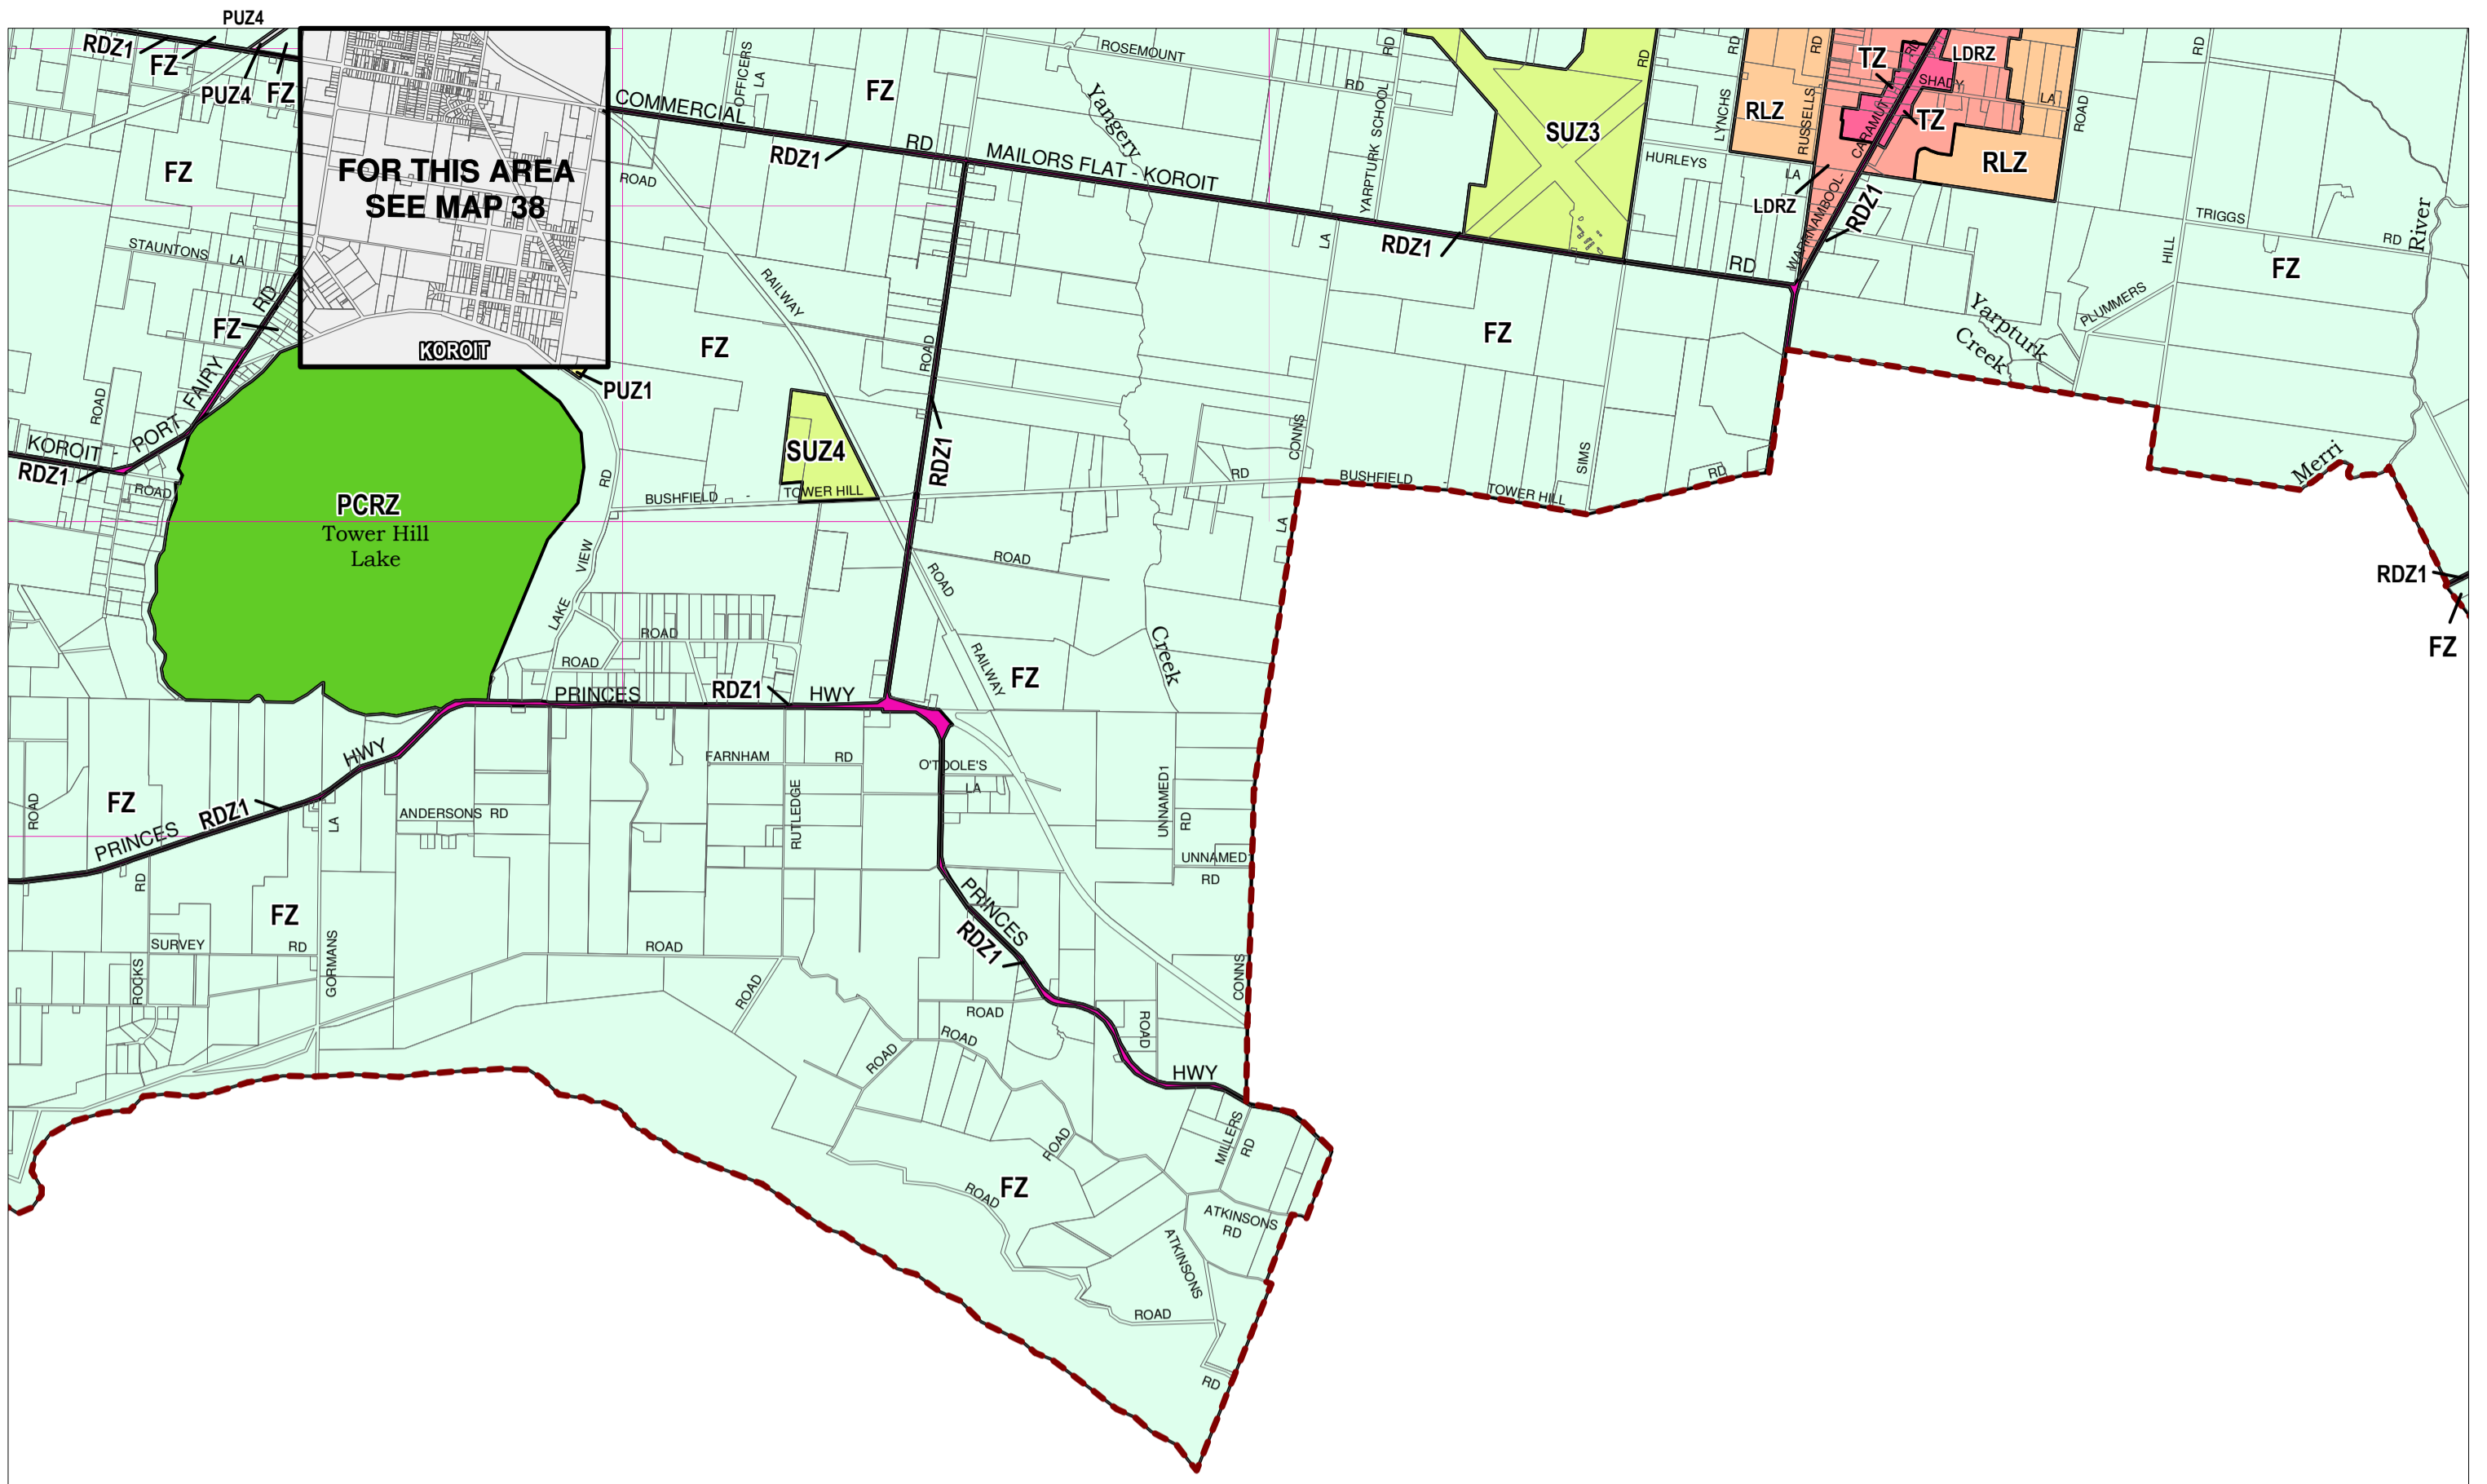

MOYNE PLANNING SCHEME - LOCAL PROVISION

Southern Ocean

Public Land	Special Purpose	Rural Living Zone
PCRZ Public Conservation And Resource Zone	SUZ3 Special Use Zone - Schedule 3	RLZ Rural Living Zone
PUZ1 Public Use Zone - Service And Utility	SUZ4 Special Use Zone - Schedule 4	
PUZ4 Public Use Zone - Transport		
RDZ1 Road Zone - Category 1		
Residential		
LDRZ Low Density Residential Zone		
TZ Township Zone		
Rural		
FZ Farming Zone		

AUSTRALIAN MAP GRID ZONE 54

Printed: 13/2/2015

AMENDMENT C42