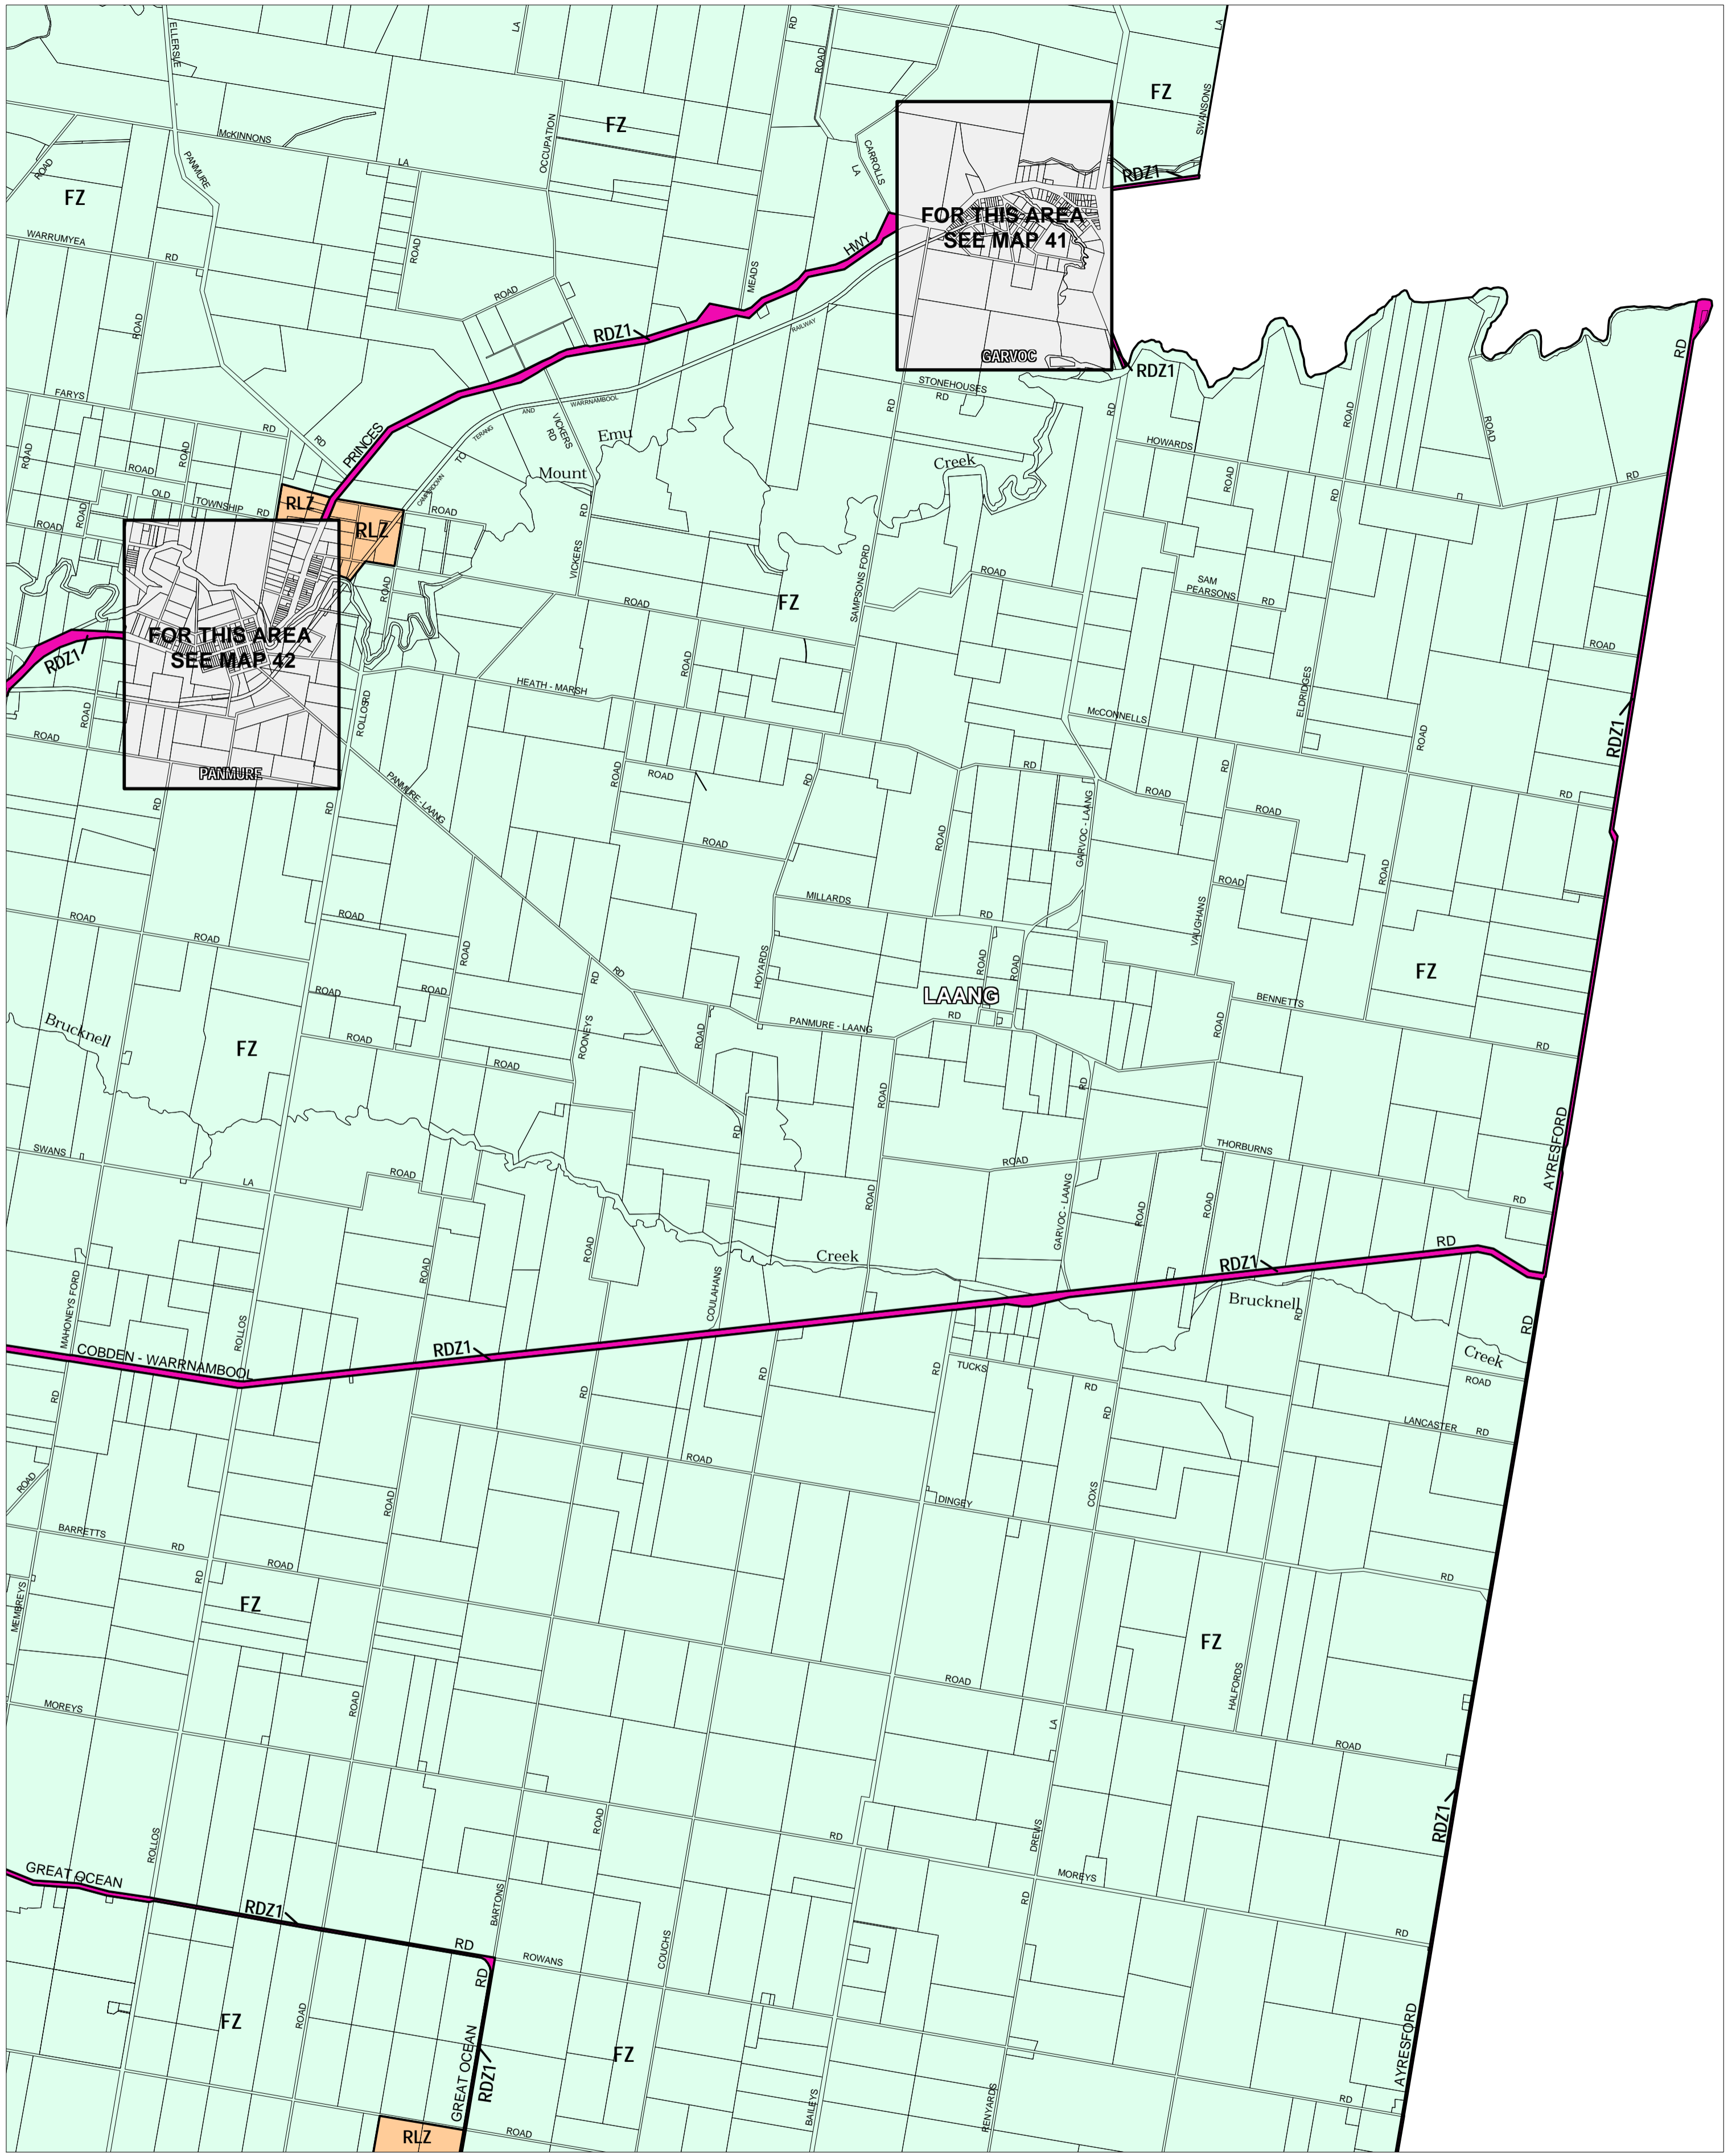

MOYNE PLANNING SCHEME - LOCAL PROVISION

Public Land
RDZ1 Road Zone Category 1

Rural
FZ Farming Zone
RLZ Rural Living Zone

Printed: 19/10/2006

AMENDMENT C22