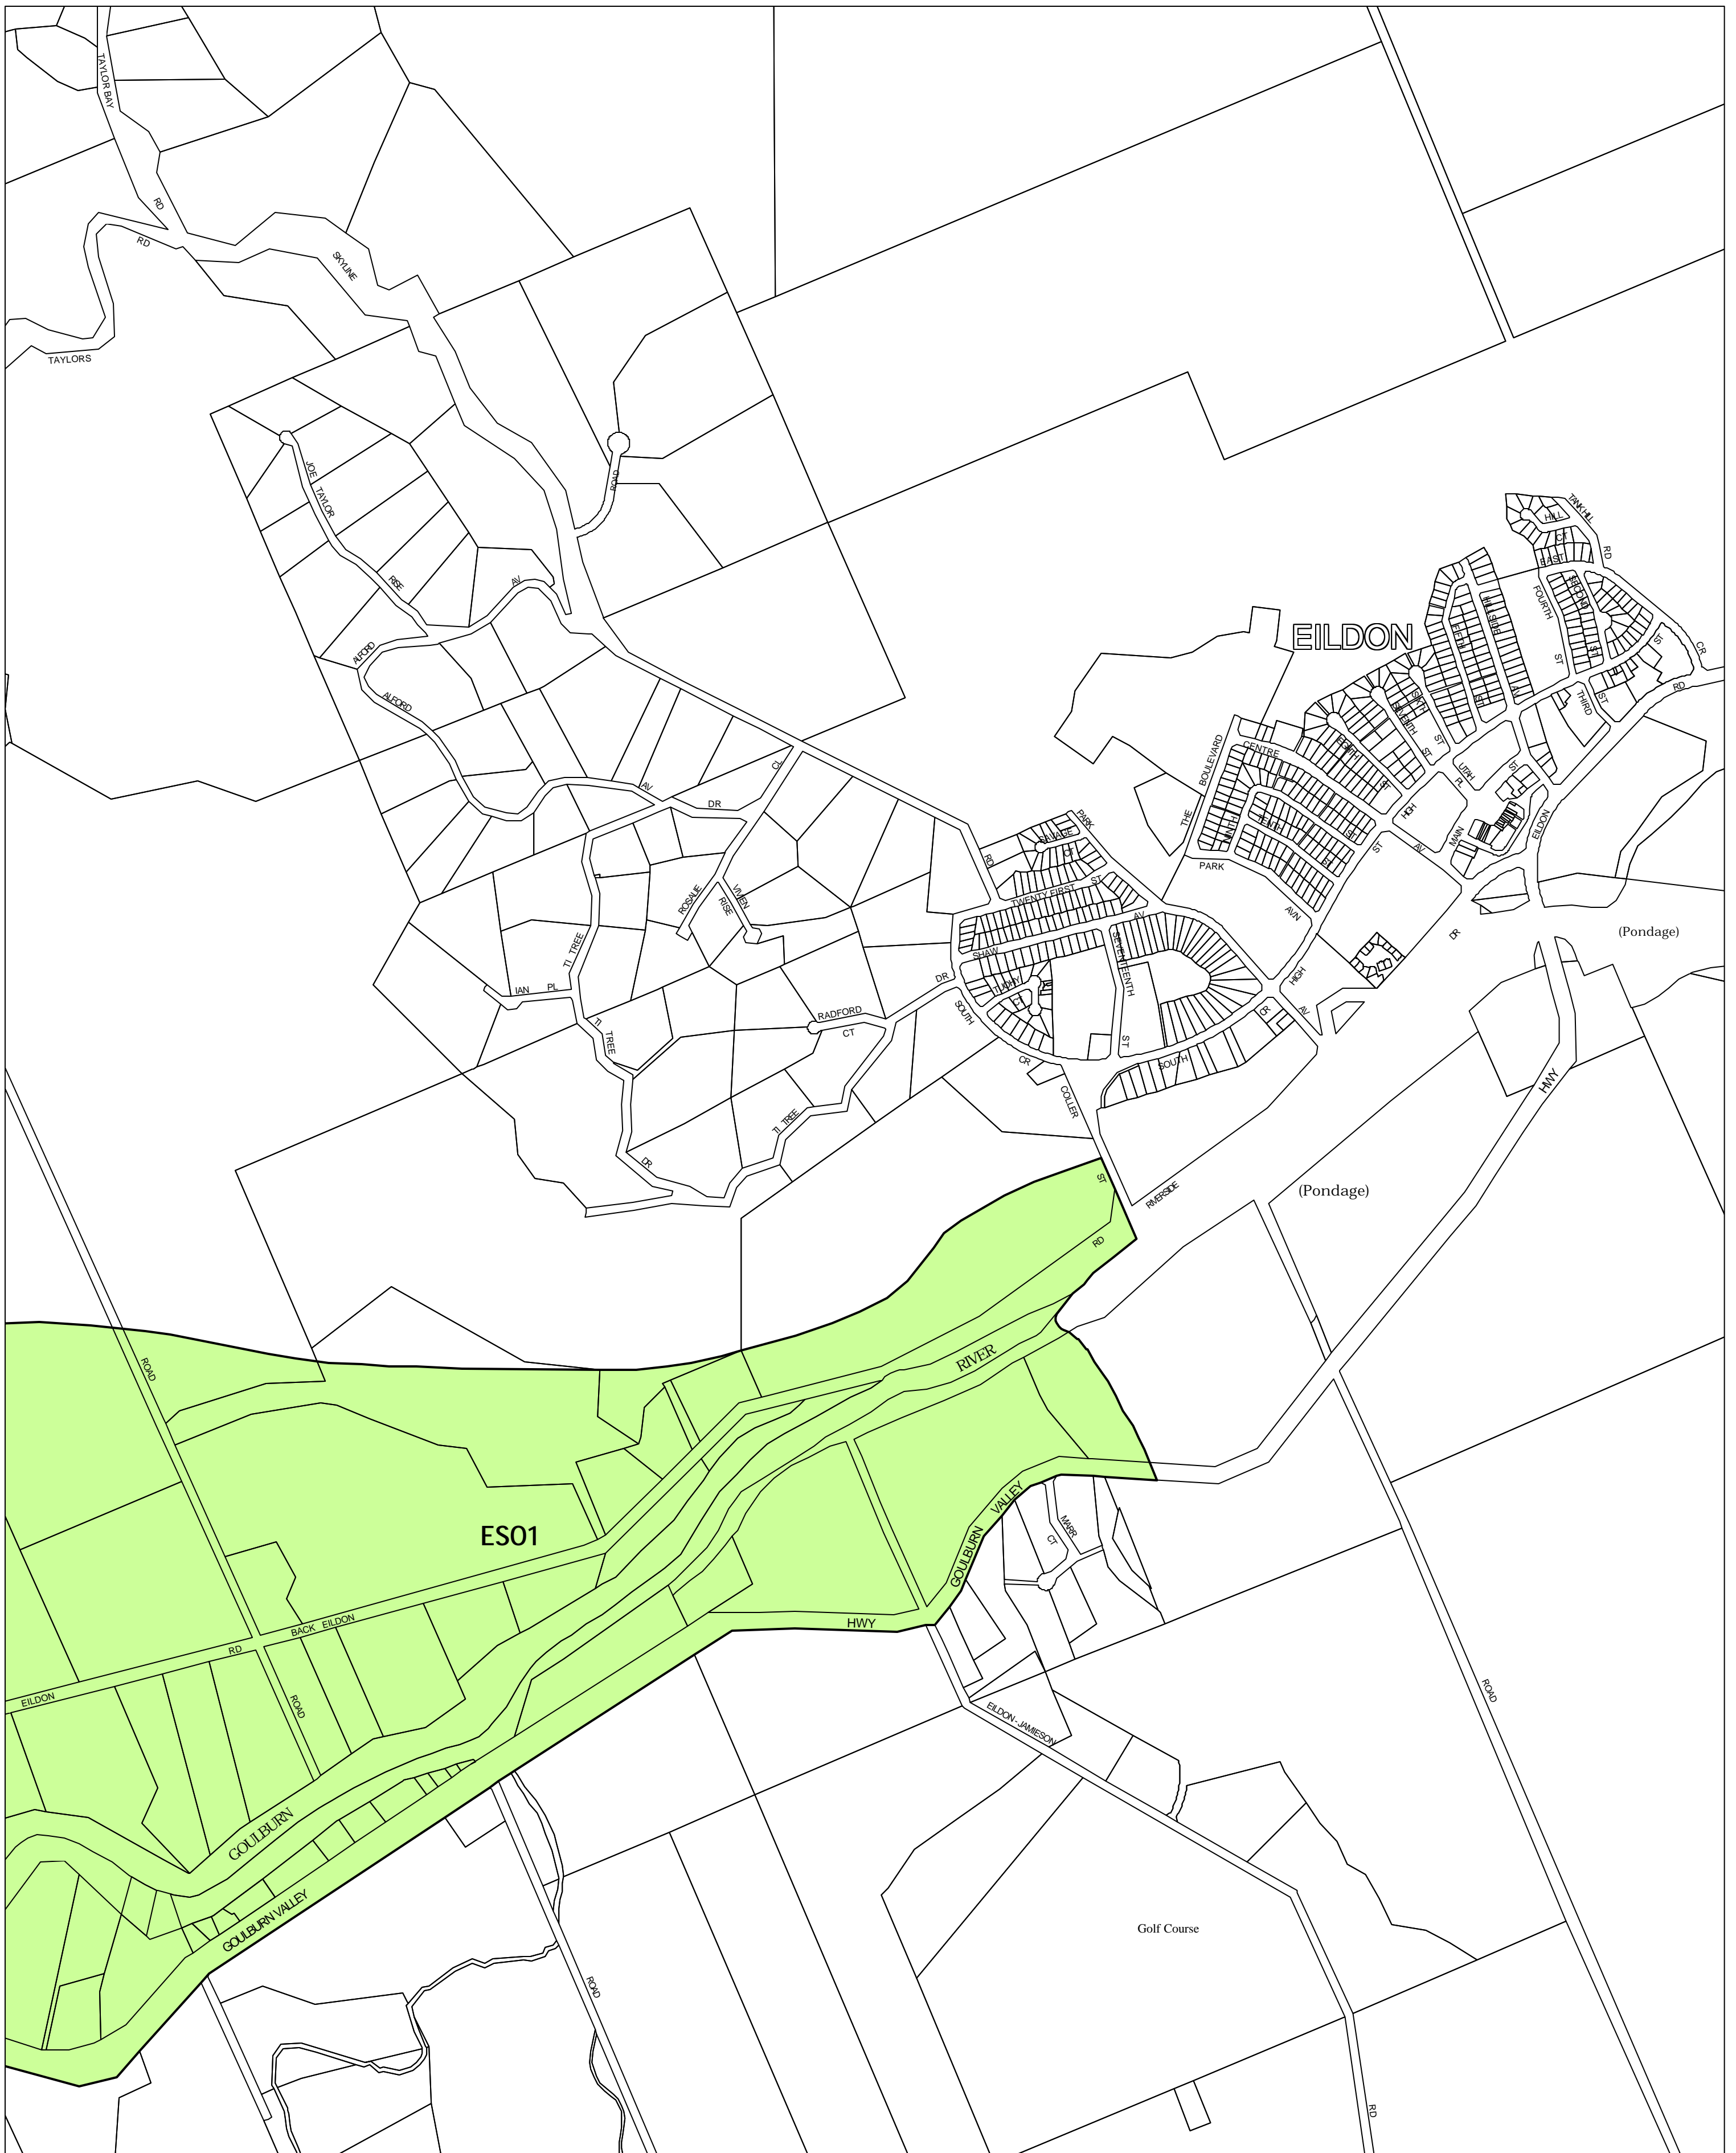

MURRINDINDI PLANNING SCHEME - LOCAL PROVISION

Overlays
ES01 Environmental Significance Overlay - Schedule 1

AUSTRALIAN MAP GRID ZONE 55

Printed: 13/7/2007

AMENDMENT C11