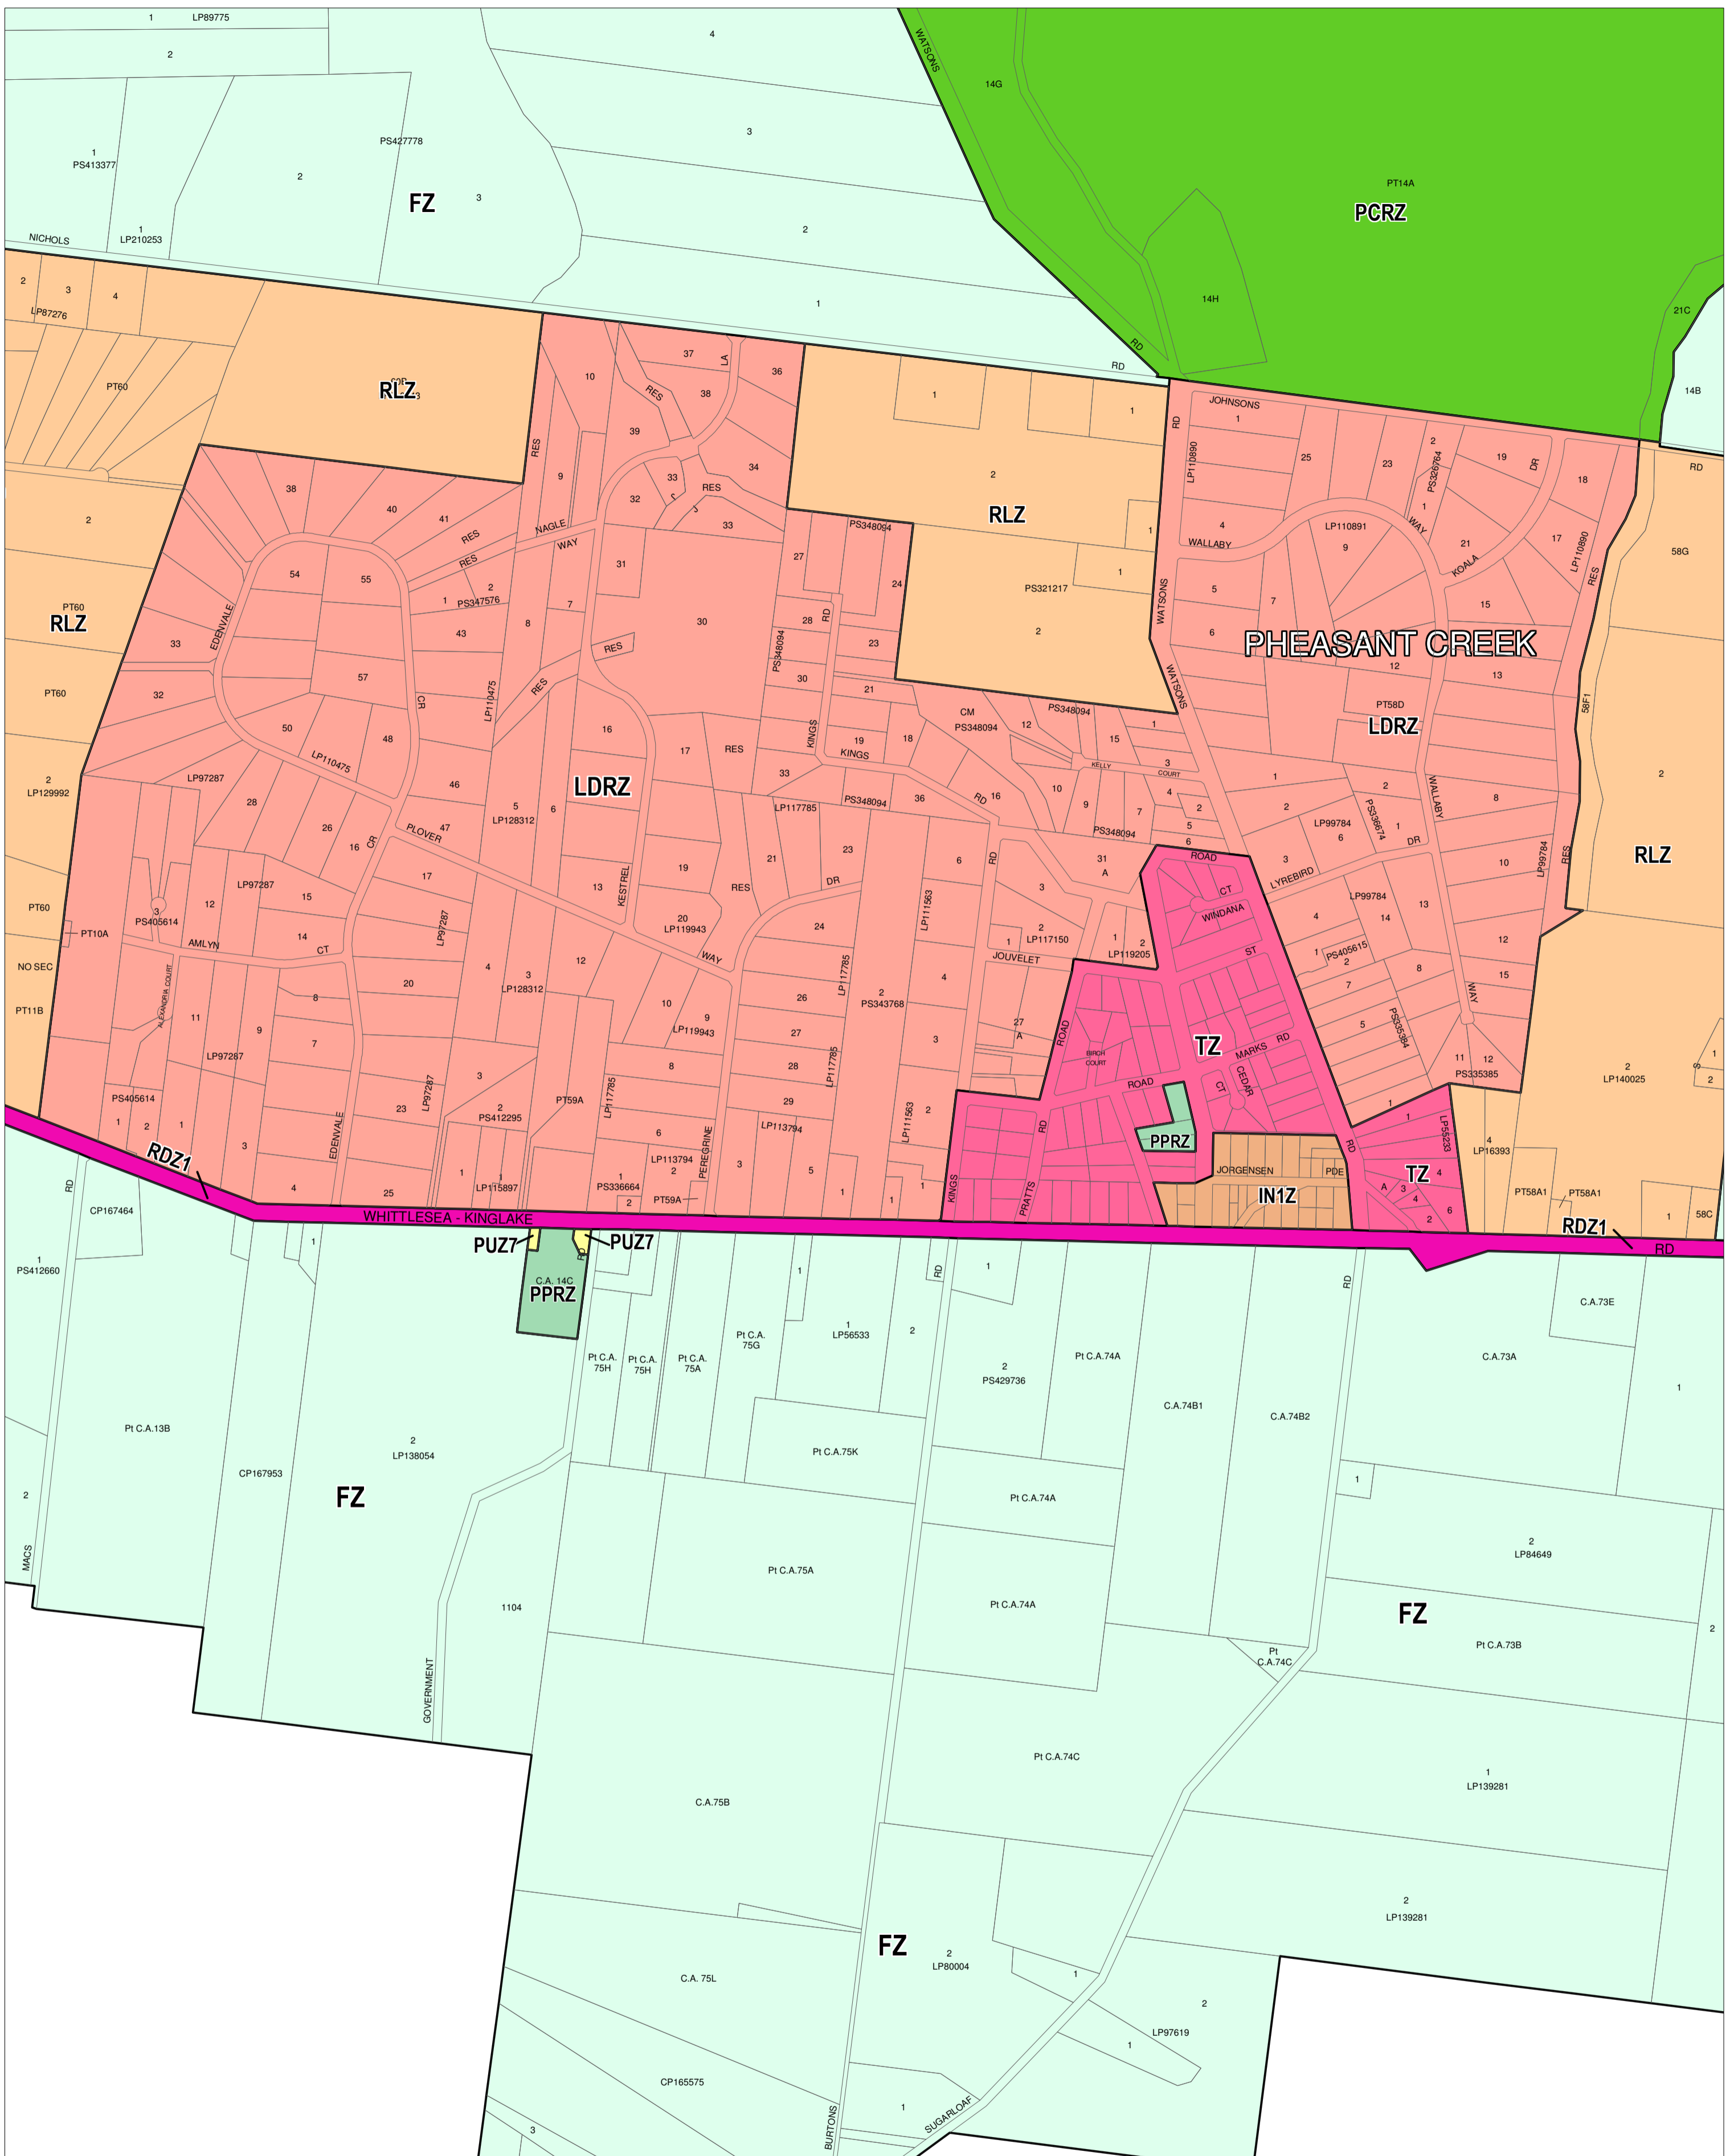

MURRINDINDI PLANNING SCHEME - LOCAL PROVISION

Industrial	Rural
IN1Z Industrial 1 Zone	FZ Farming Zone
Public Land	RLZ Rural Living Zone
PCRZ Public Conservation And Resource Zone	
PPRZ Public Park And Recreation Zone	
PUZ7 Public Use Zone - Other Public Use	
RDZ1 Road Zone - Category 1	
Residential	
LDRZ Low Density Residential Zone	
TZ Township Zone	

AUSTRALIAN MAP GRID ZONE 55

Printed: 5/10/2012

AMENDMENT C35

ZONES

MAP No 28