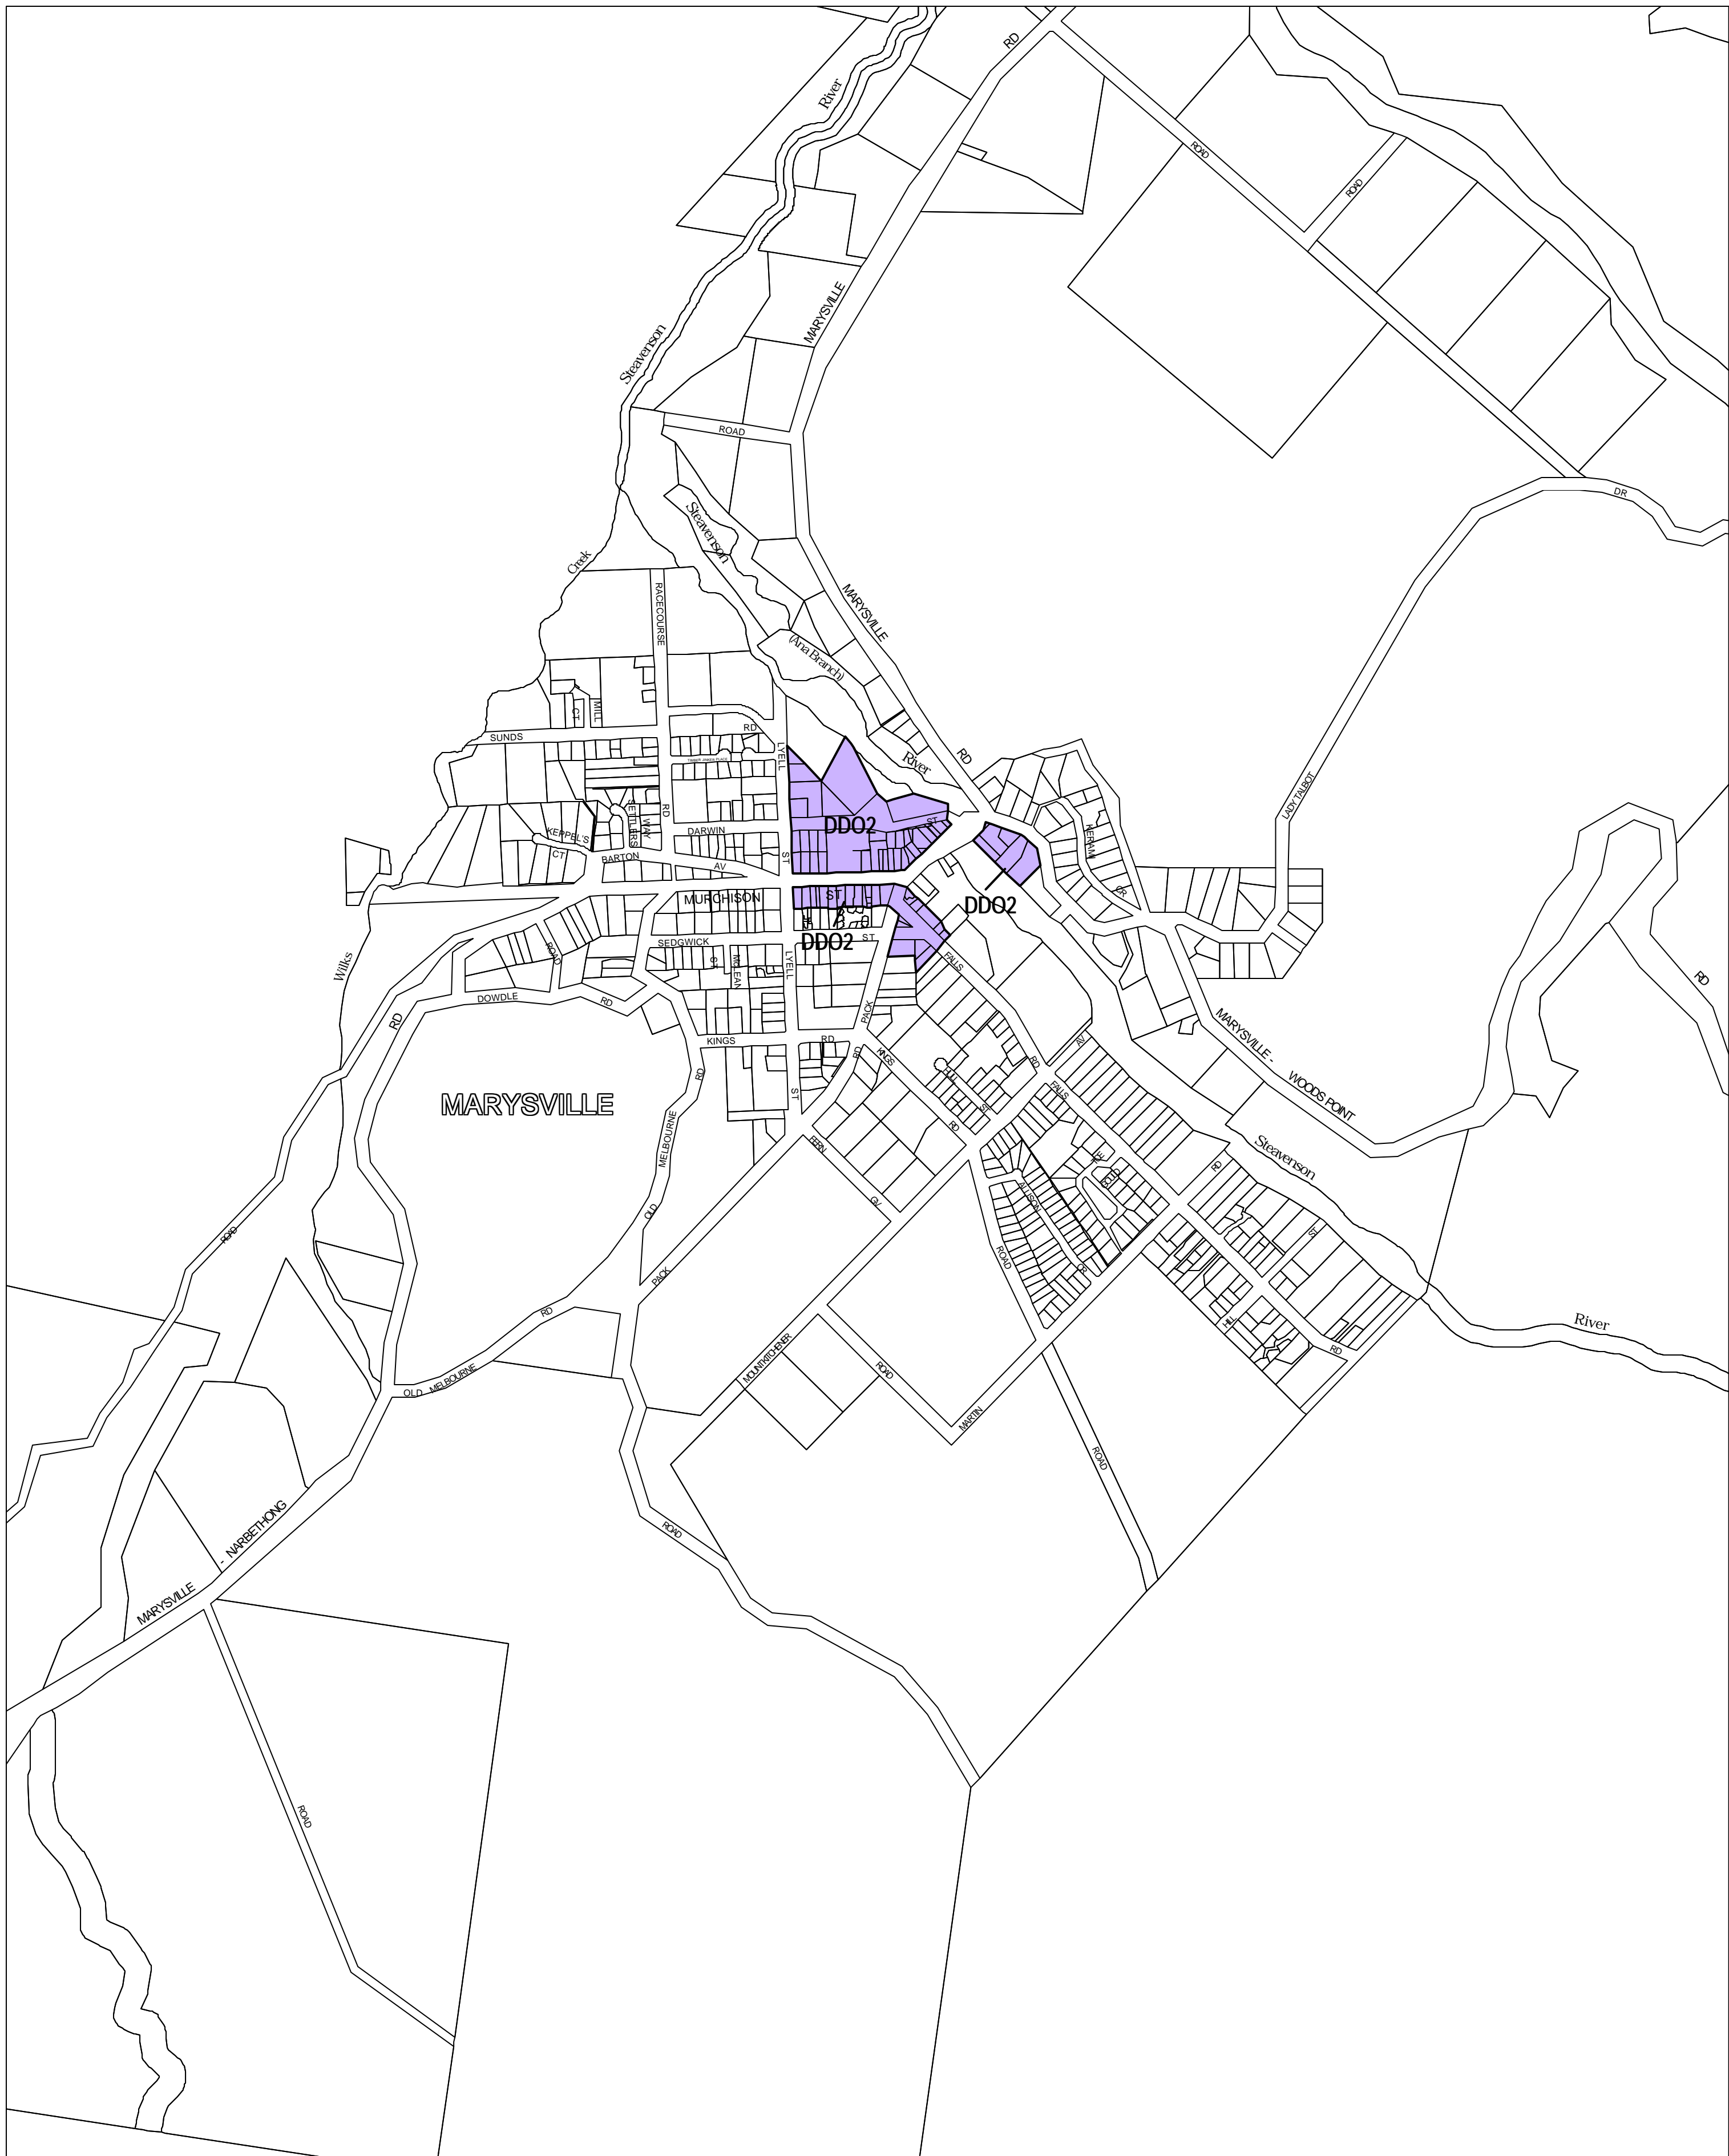

MURRINDINDI PLANNING SCHEME - LOCAL PROVISION

Overlays	
	Design And Development Overlay - Schedule 2