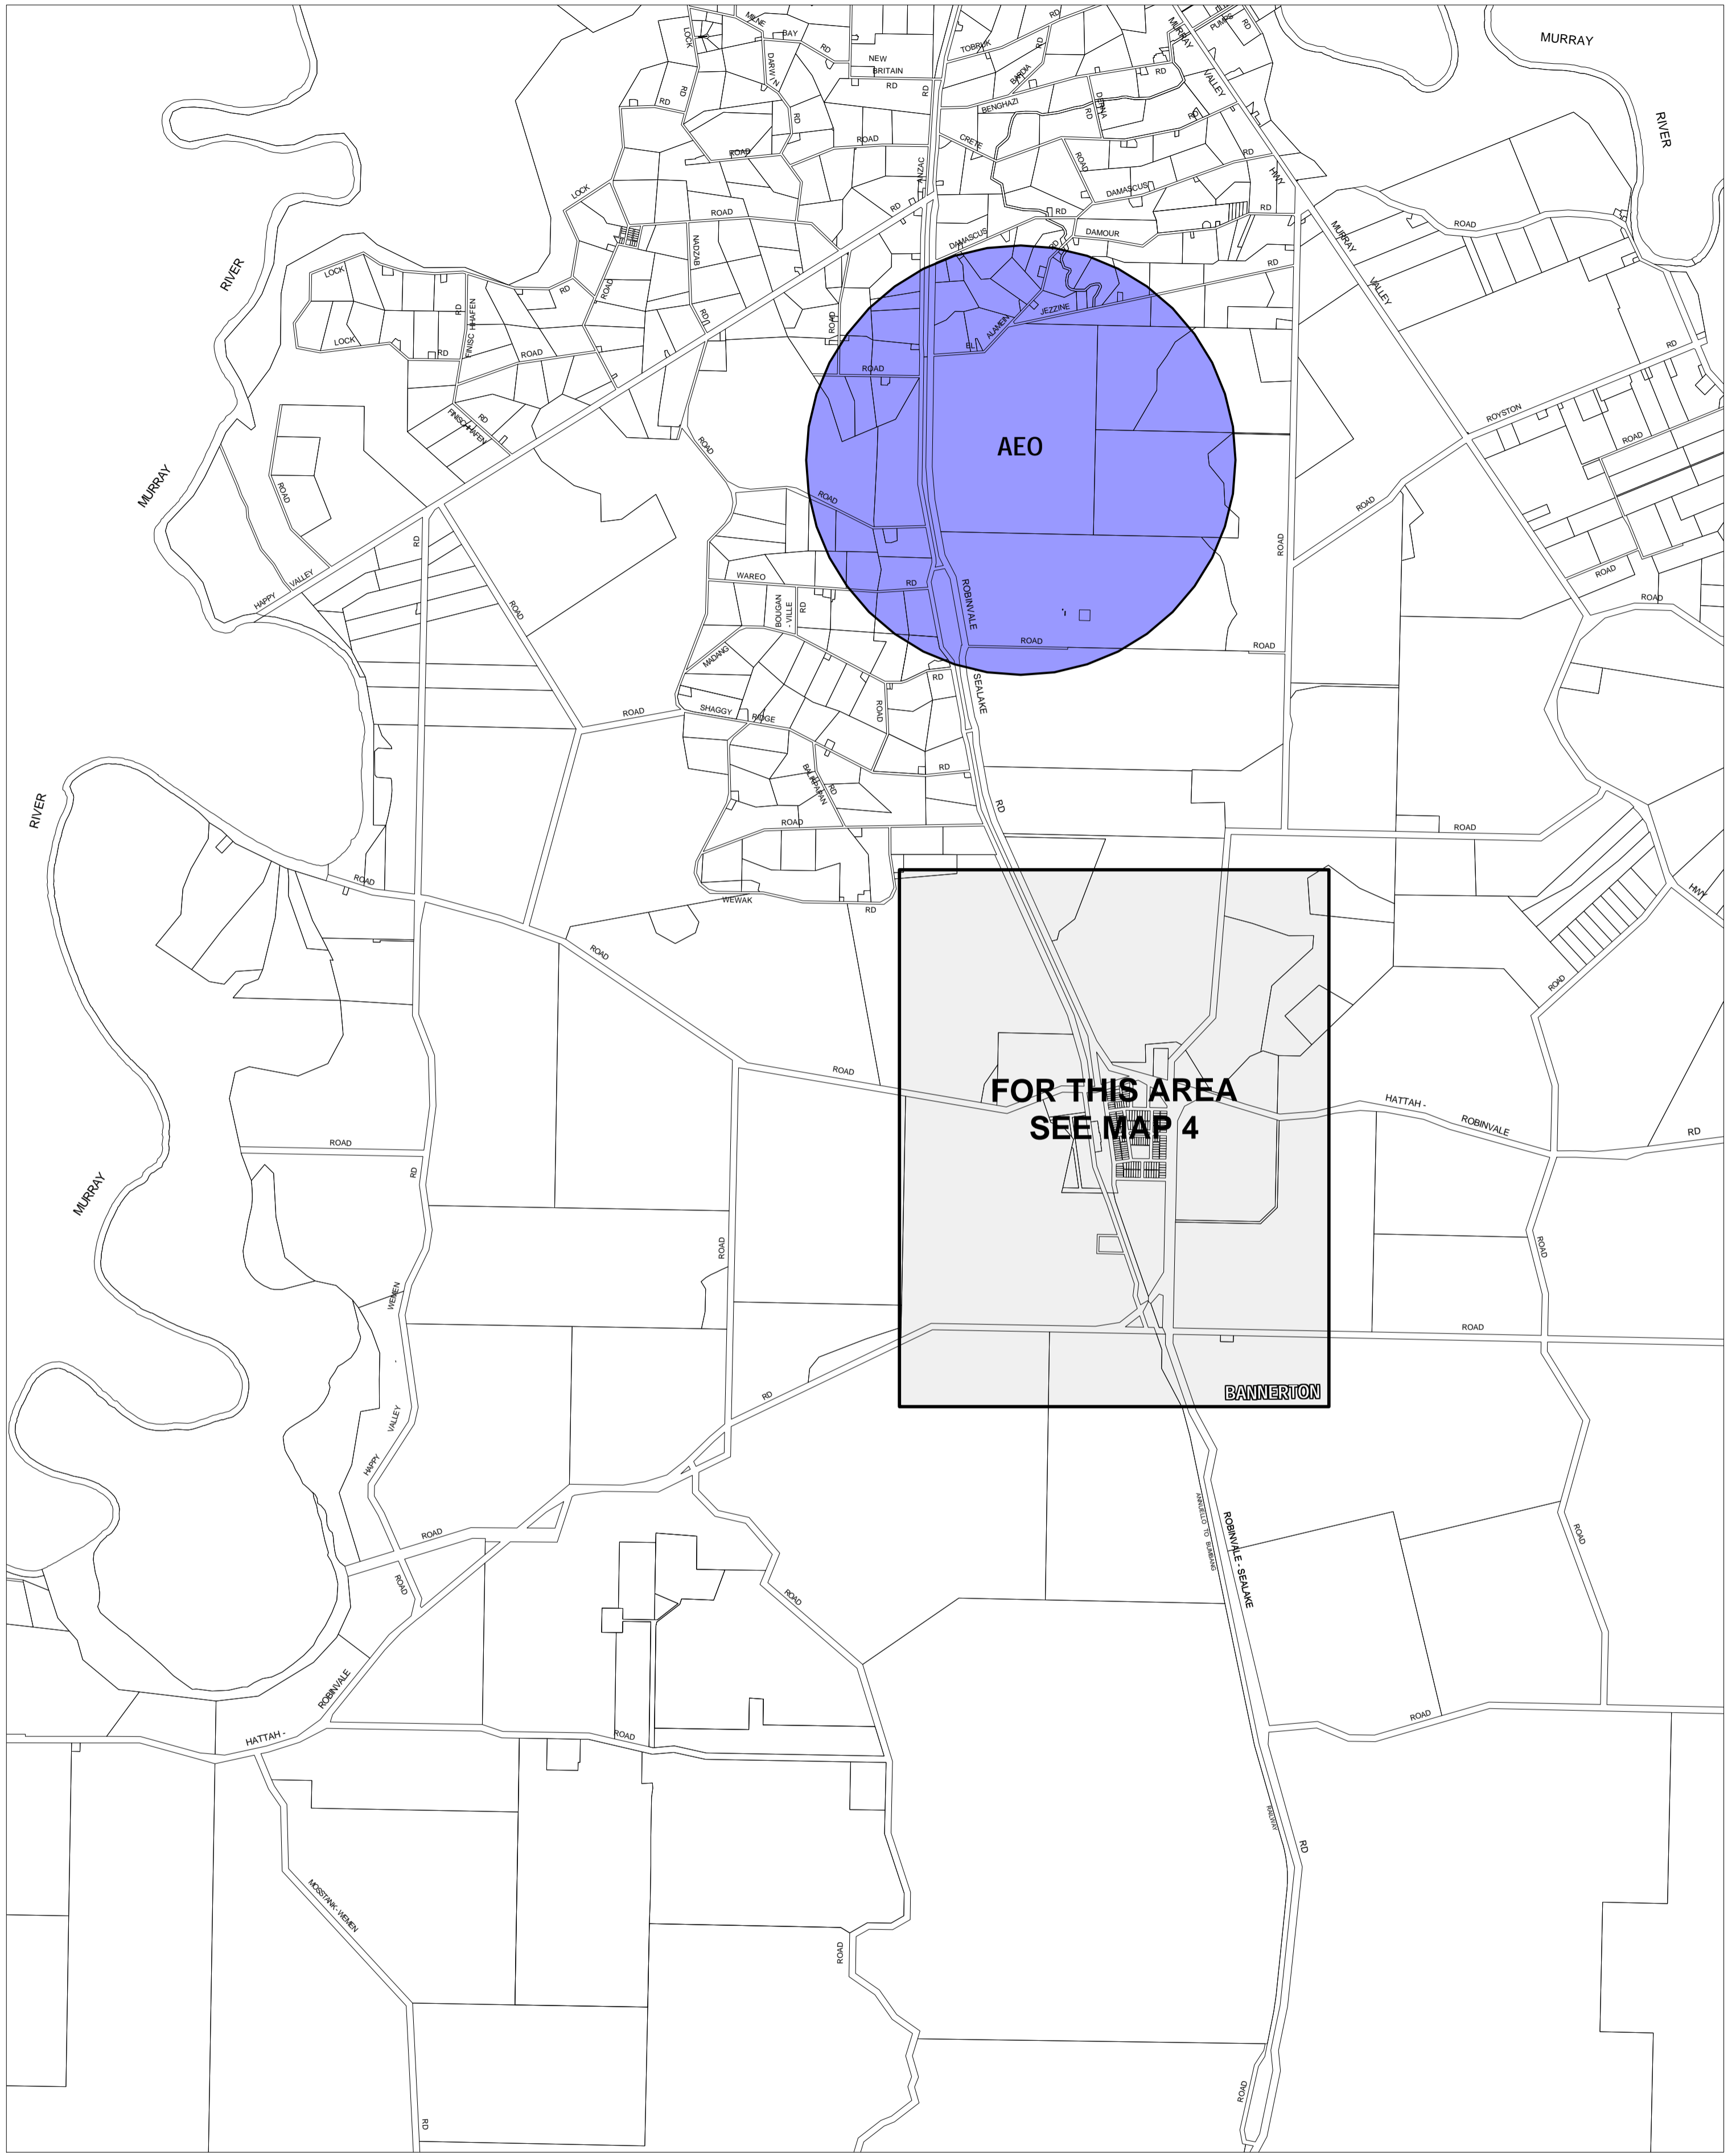

SWAN HILL PLANNING SCHEME - LOCAL PROVISION

Overlays

AEO Airport Environs Overlay

Printed: 27/9/2007