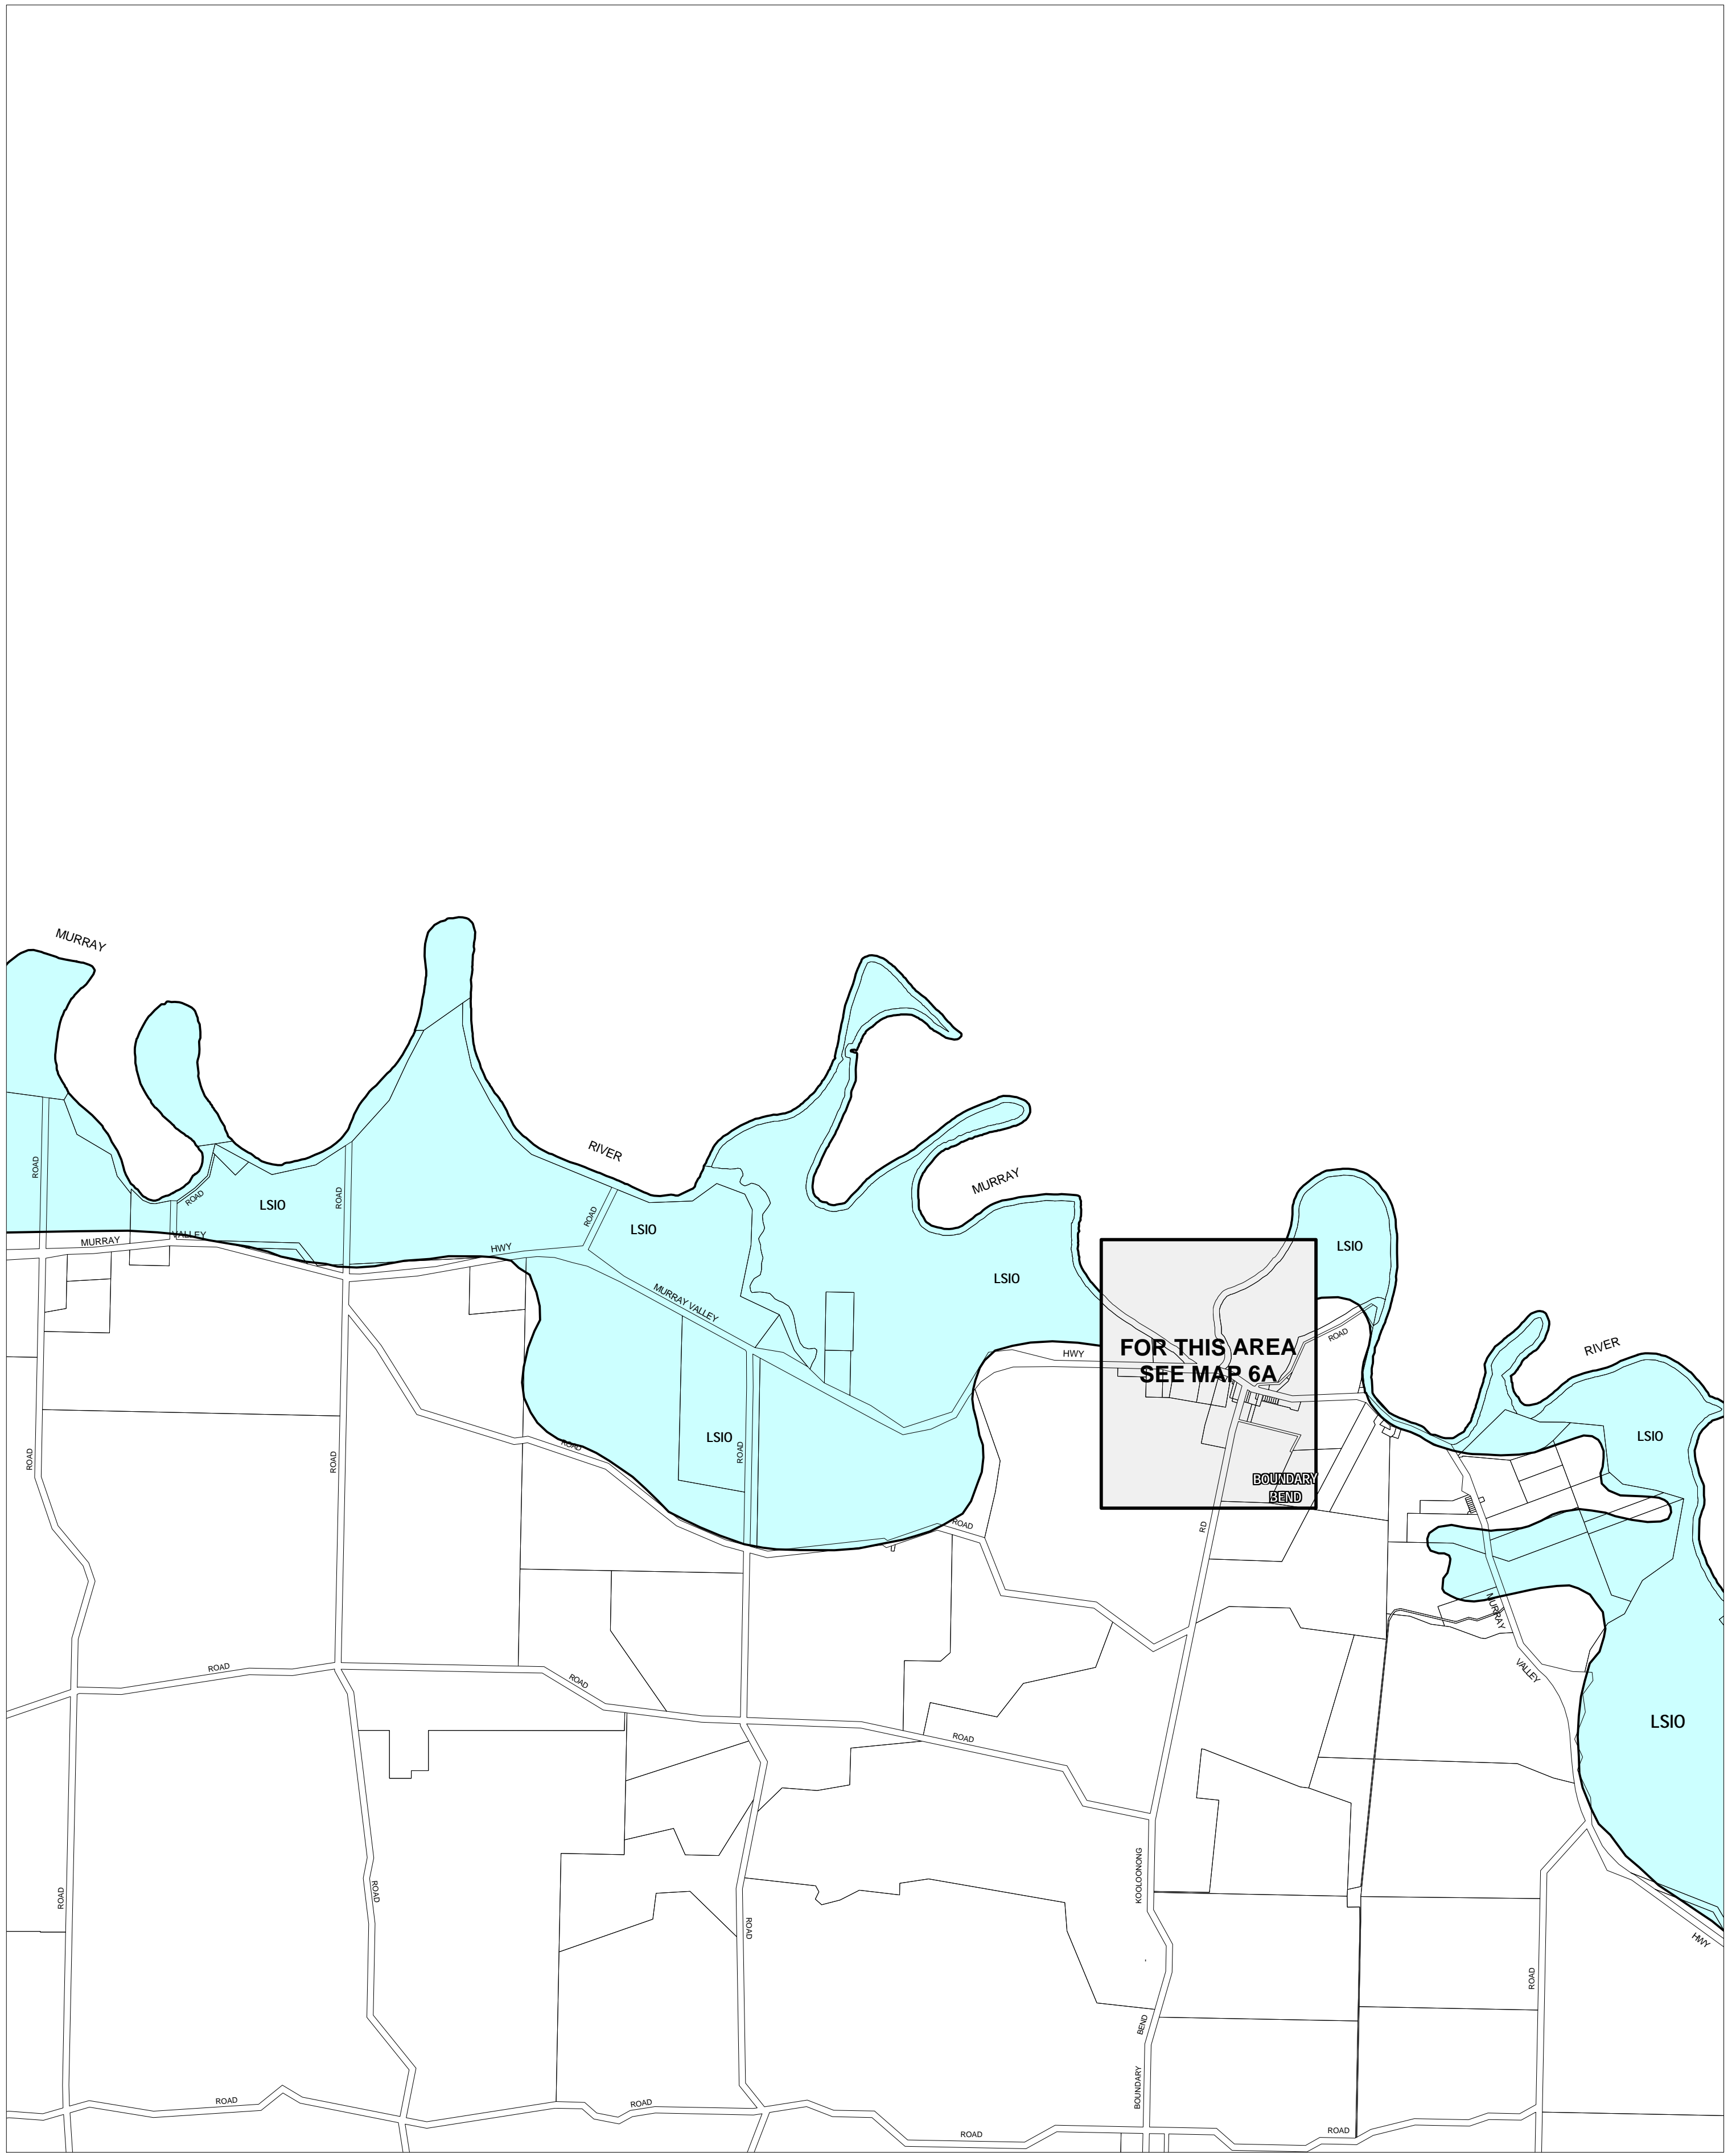

SWAN HILL PLANNING SCHEME - LOCAL PROVISION

Overlays

LSIO Land Subject To Inundation Overlay

Printed: 28/9/2007