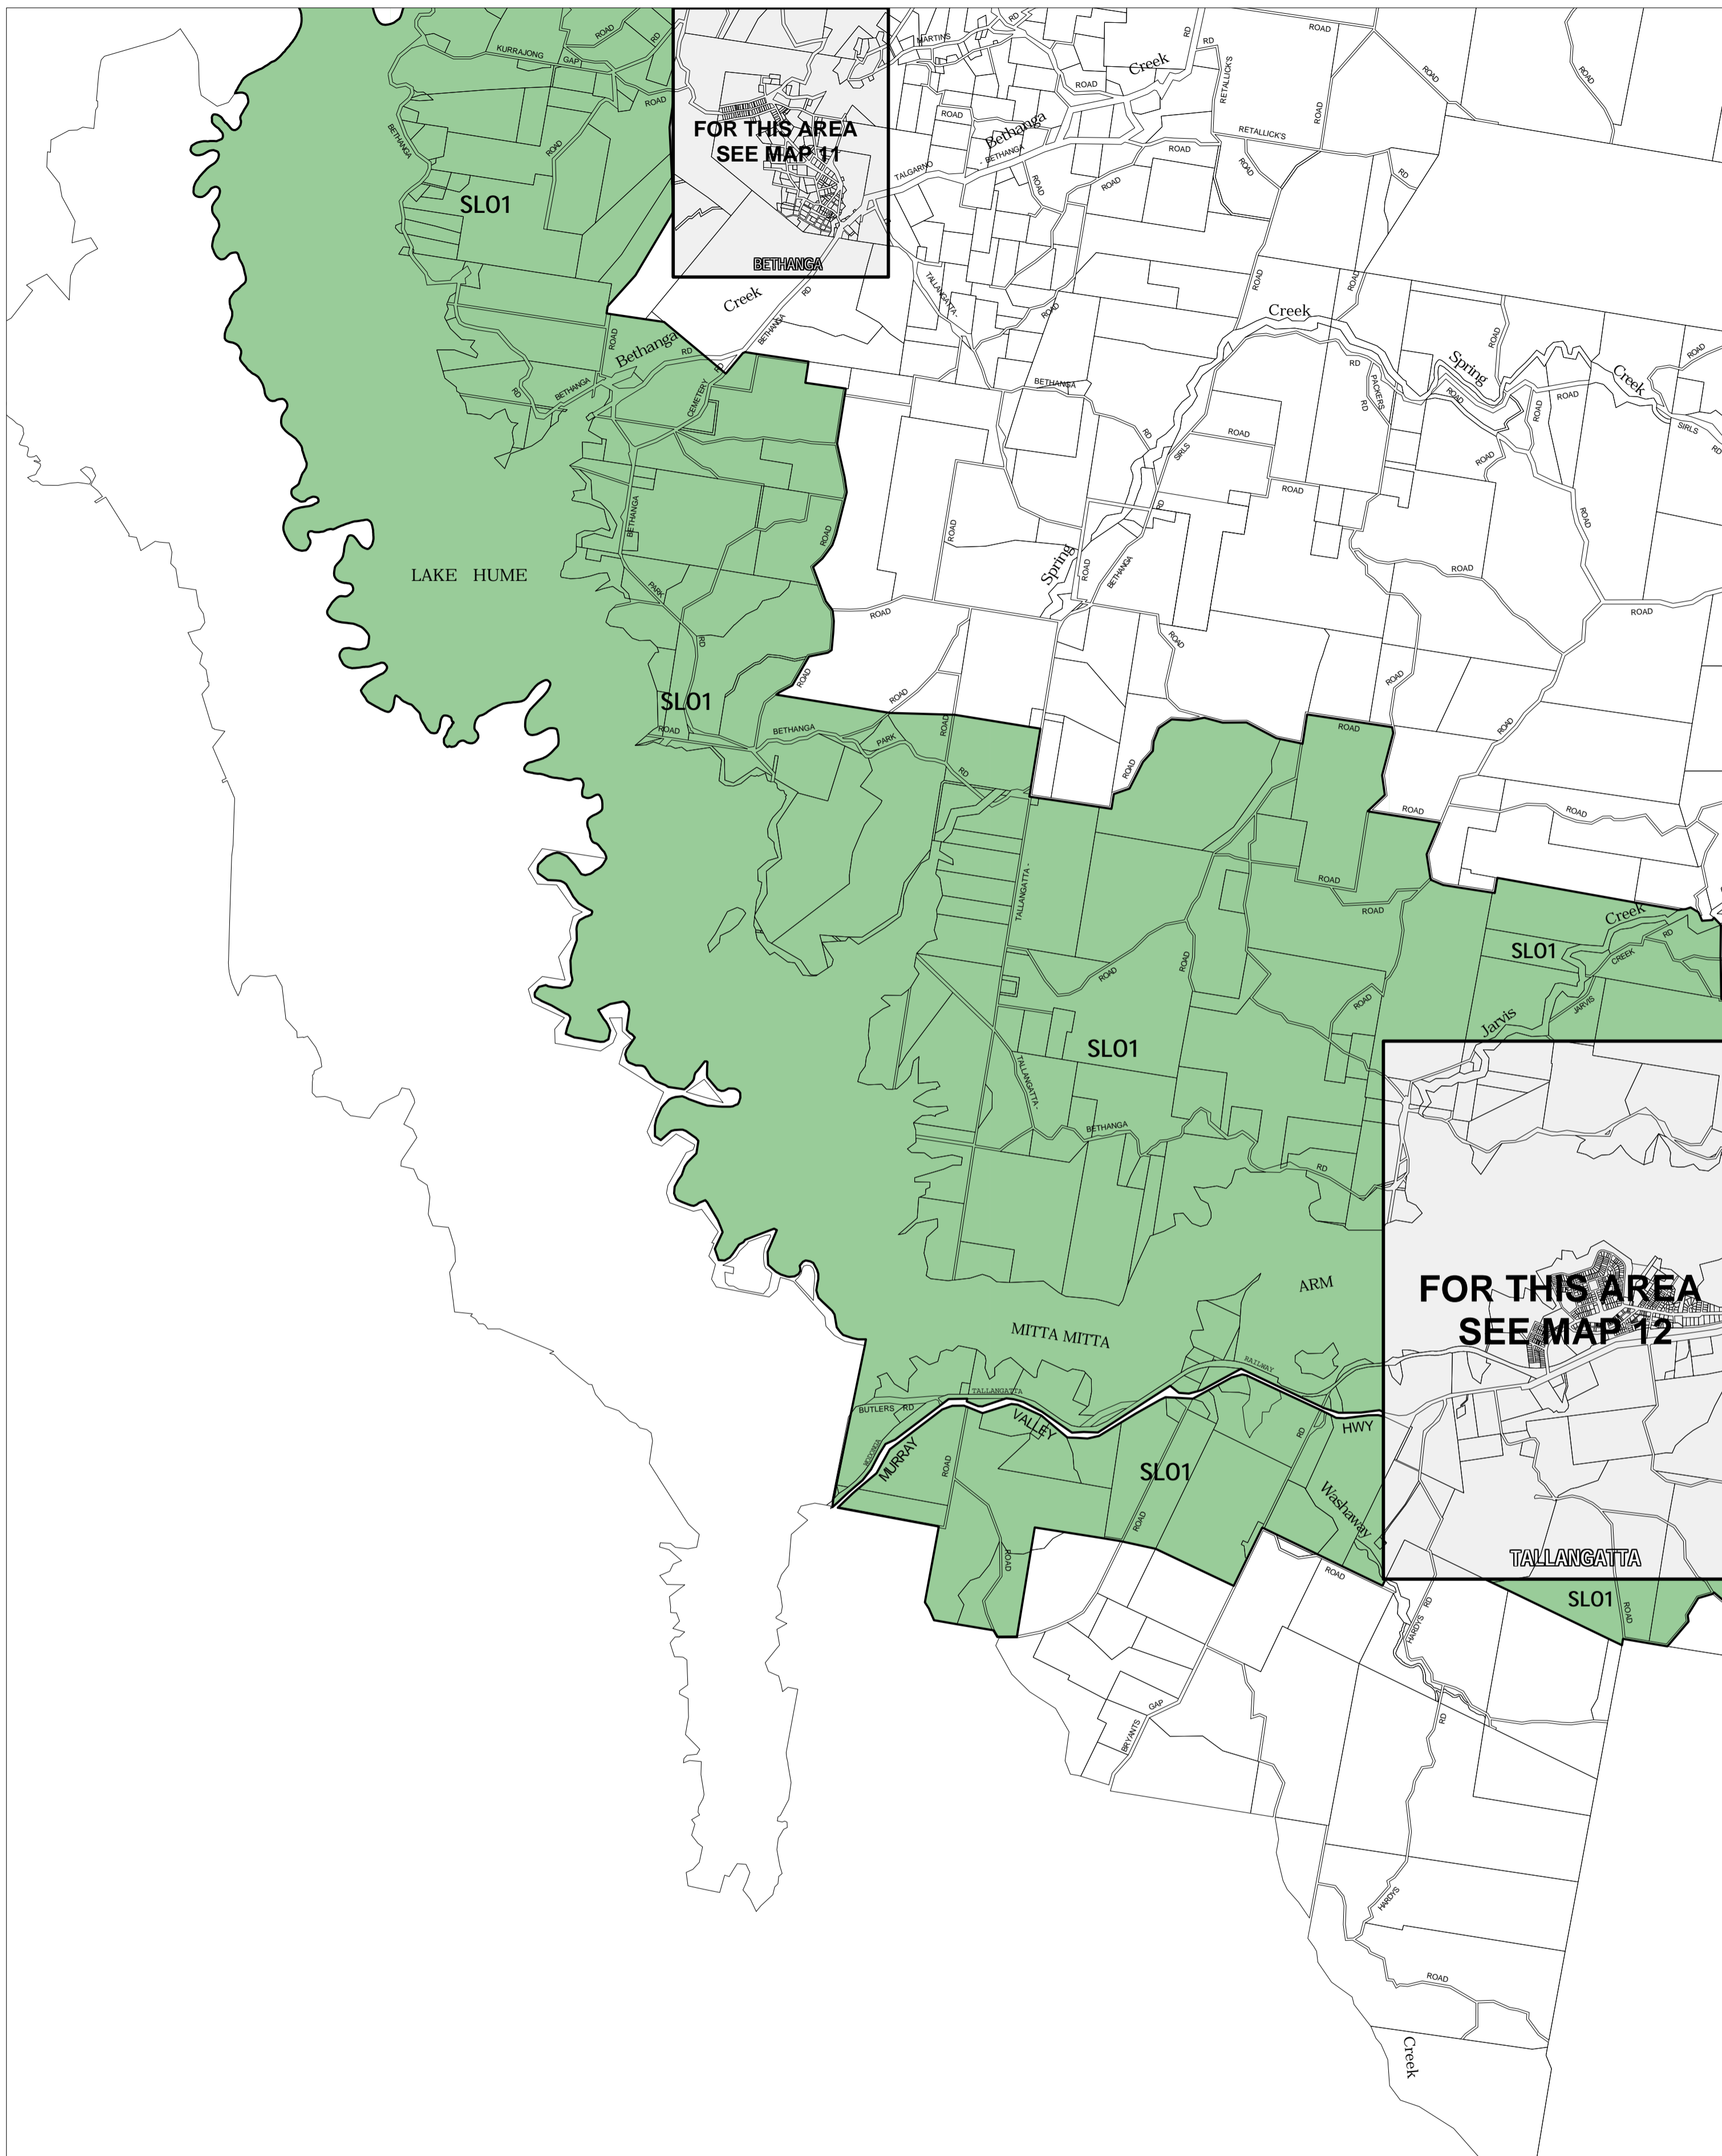

TOWONG PLANNING SCHEME - LOCAL PROVISION

Overlays
SLO1 Significant Landscape Overlay - Schedule 1

AUSTRALIAN MAP GRID ZONE 55

INDEX TO ADJOINING METRIC SERIES MAP

Printed: 16/7/2007

AMENDMENT C3 & C4