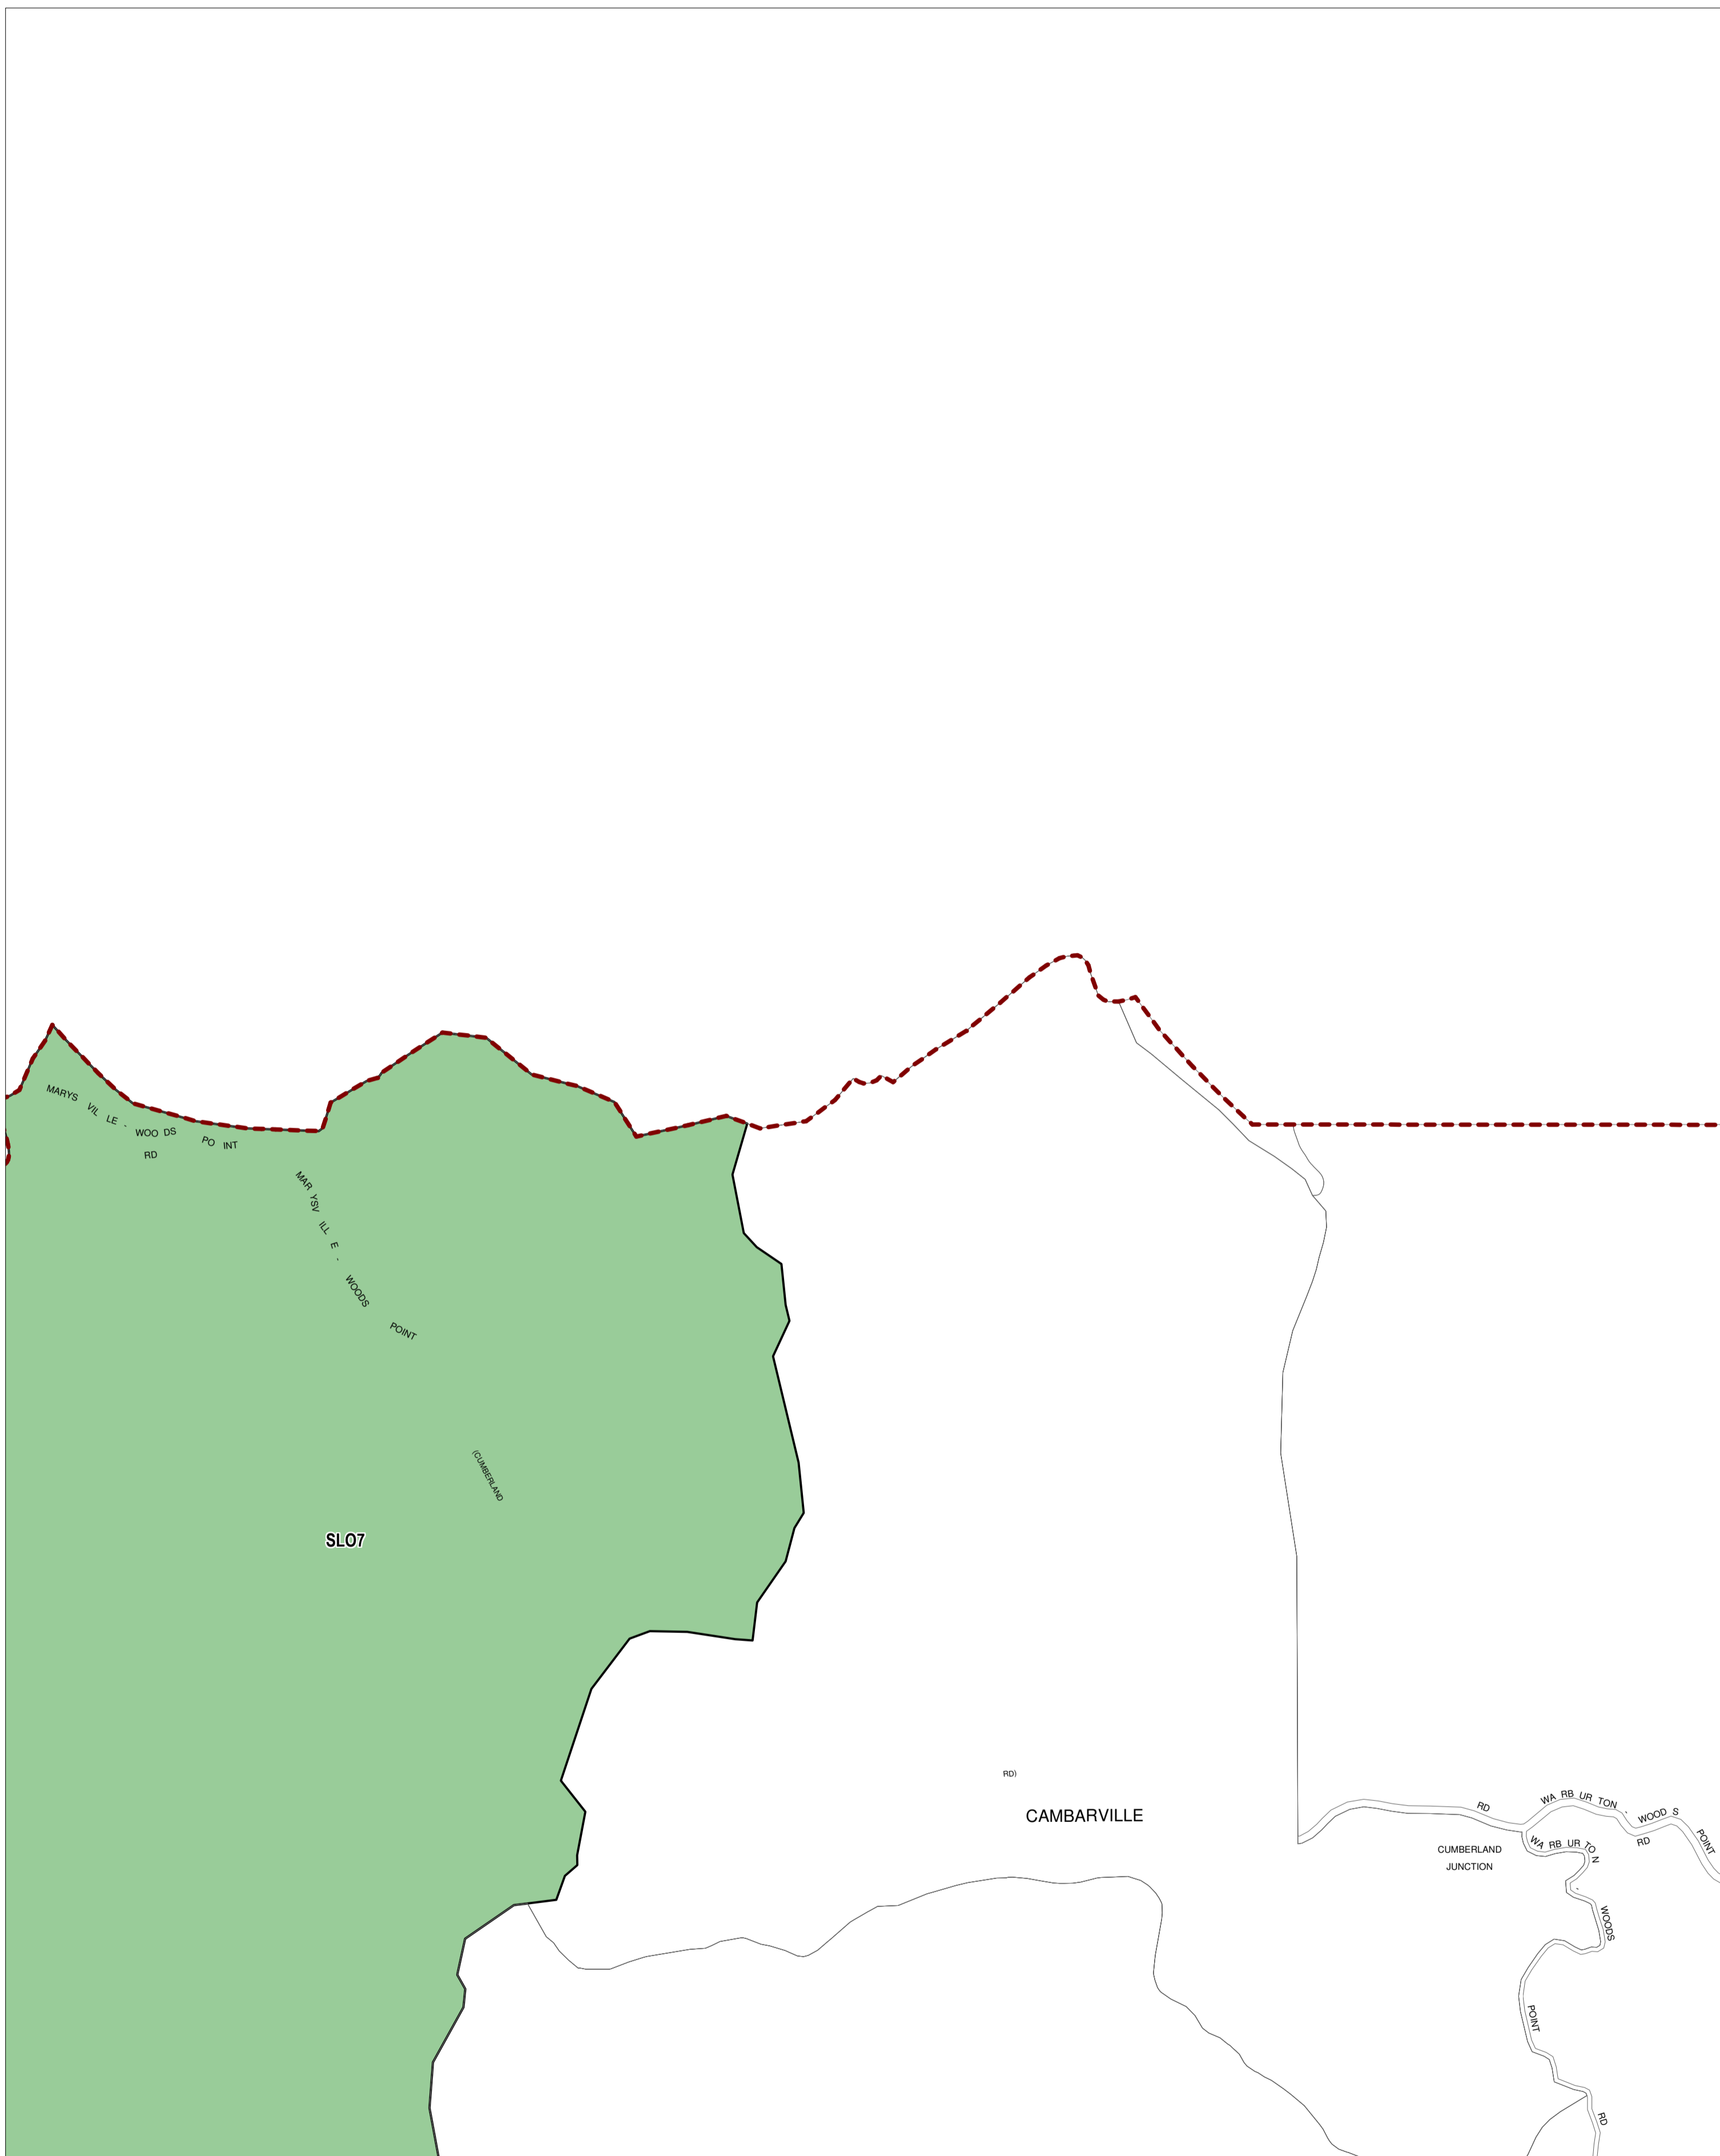

YARRA RANGES PLANNING SCHEME - LOCAL PROVISION

Overlays

SLO7 Significant Landscape Overlay - Schedule 7

AUSTRALIAN MAP GRID ZONE 55

INDEX TO ADJOINING METRIC SERIES MAP

Printed: 20/5/2013

AMENDMENT C28