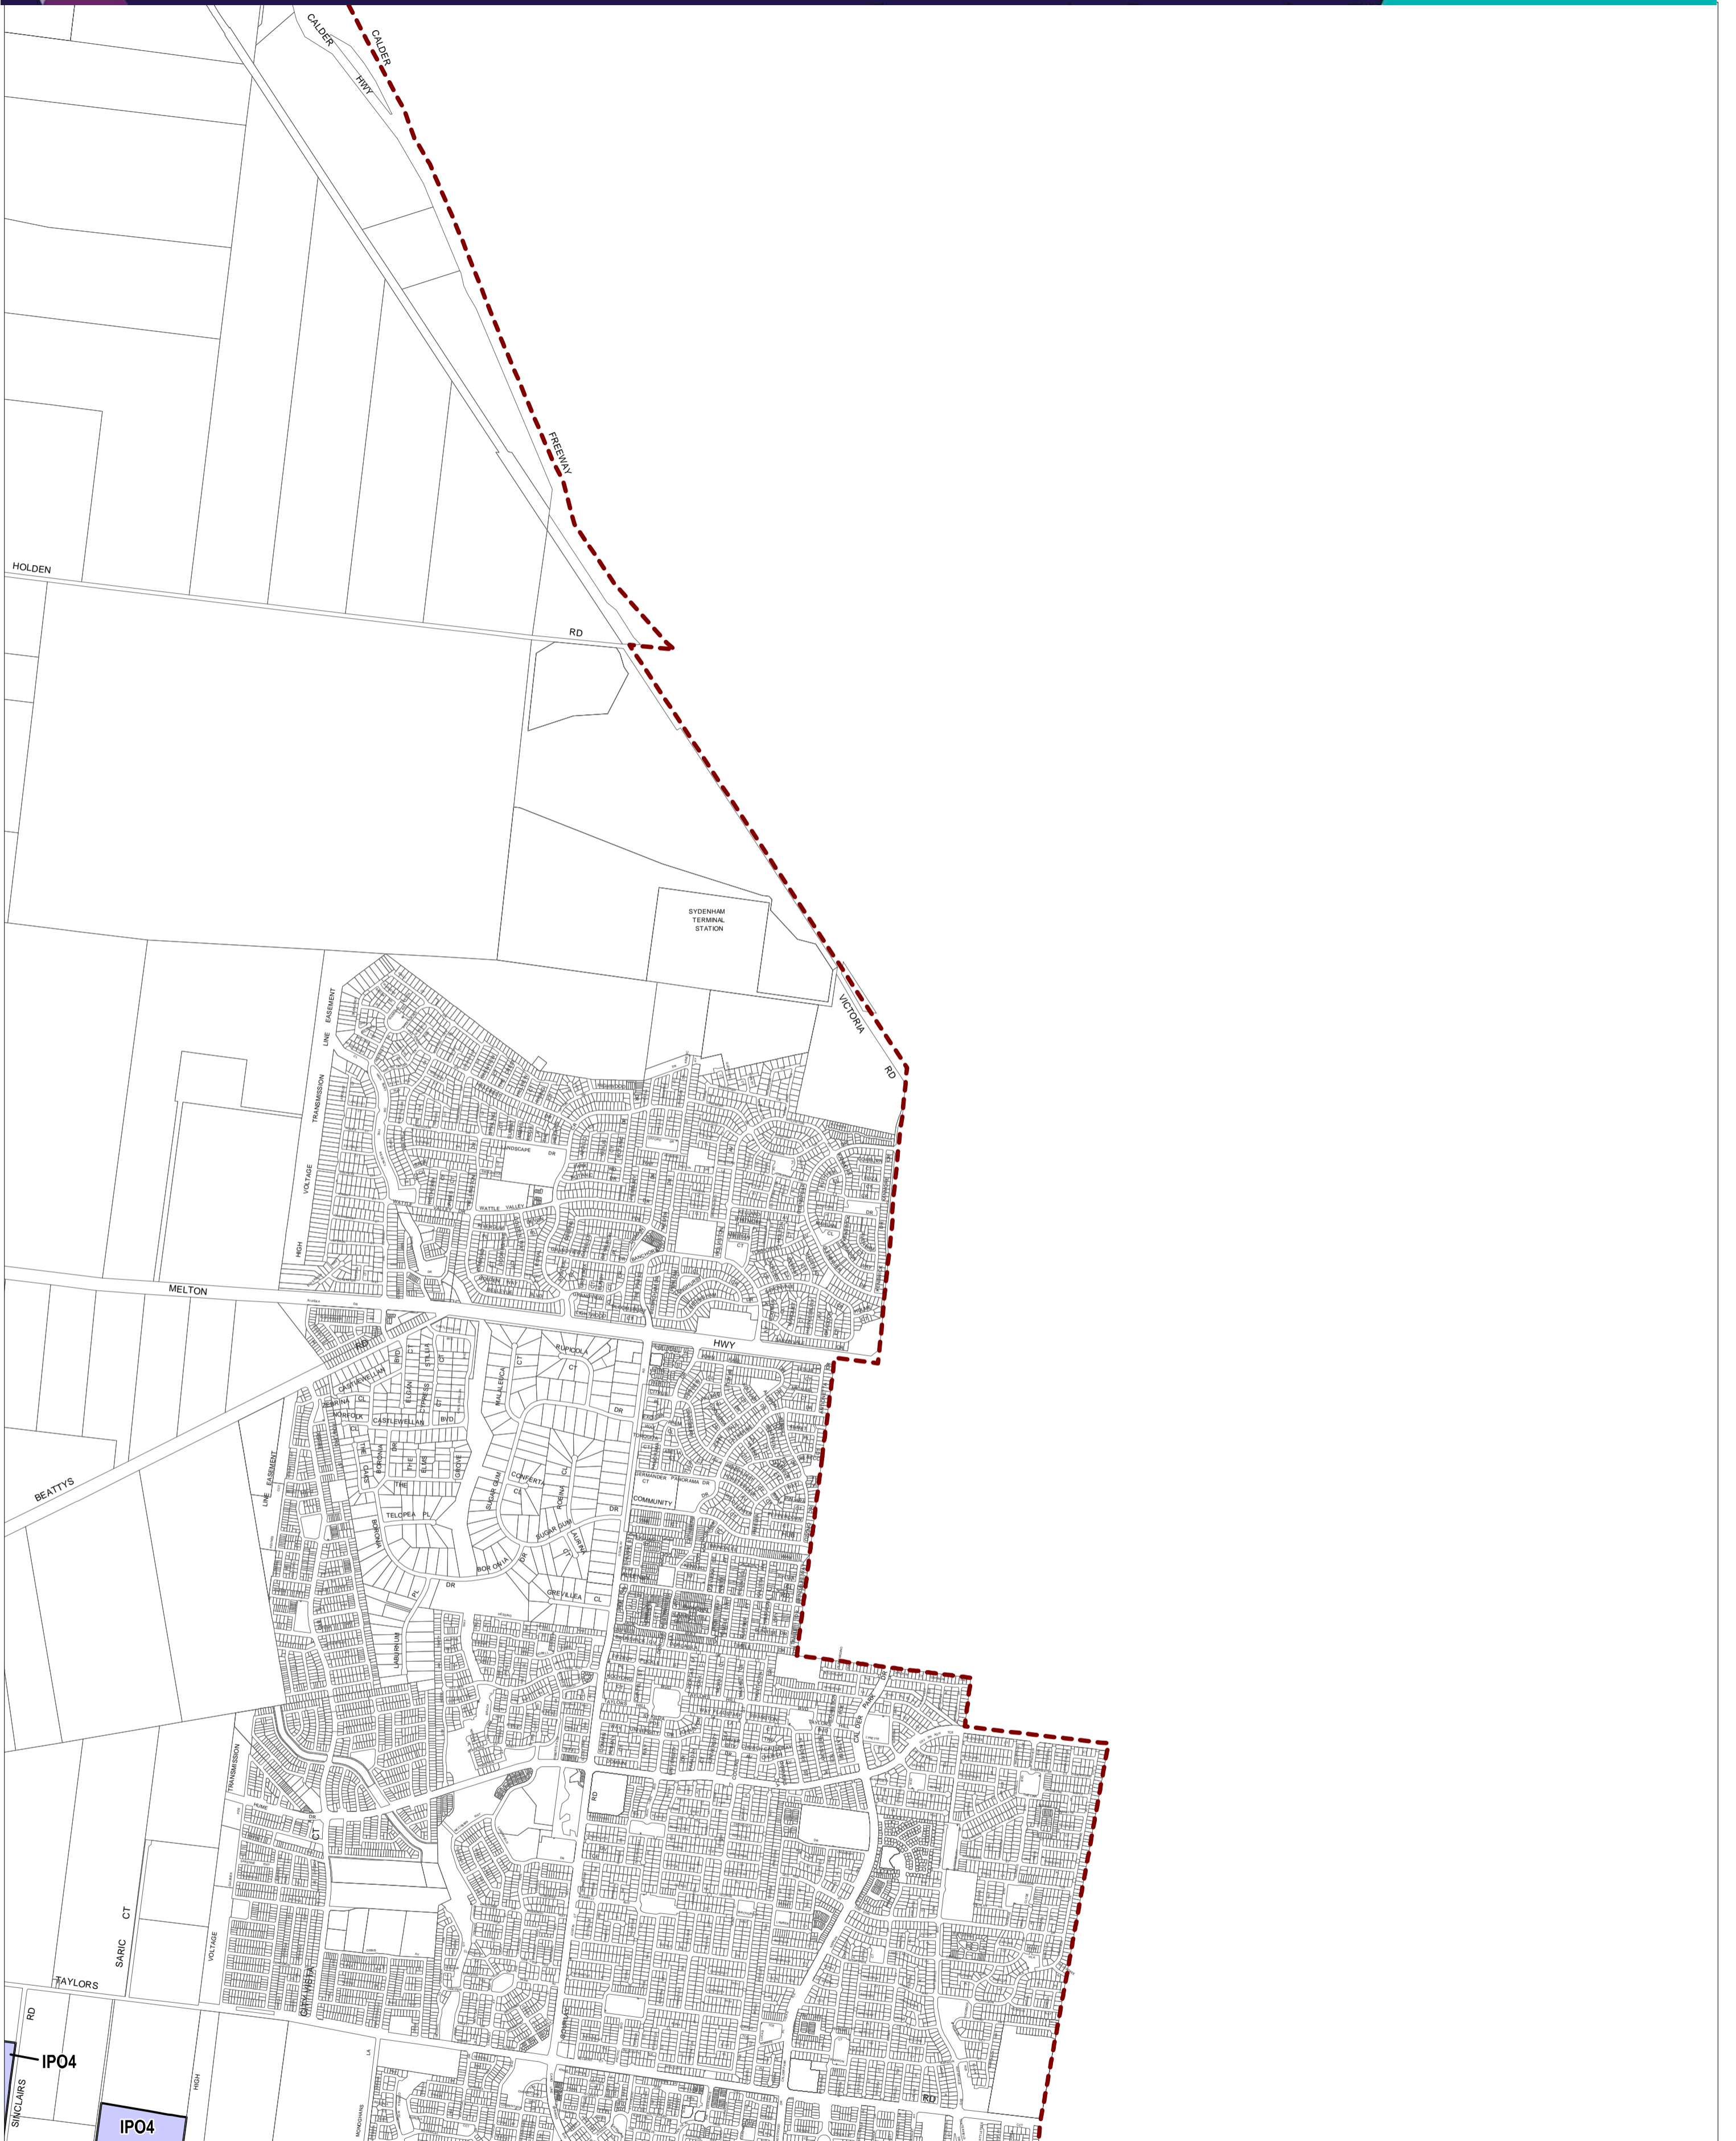

MELTON PLANNING SCHEME - LOCAL PROVISION

Overlays
IPO4 Incorporated Plan Overlay - Schedule 4

Municipal Boundary (If shown)

500 0 500 1000 1500 m

AUSTRALIAN MAP GRID ZONE 55
PREPARED BY: Planning Mapping Services

Printed: 29/1/2018

AMENDMENT C147

Environment, Land, Water and Planning