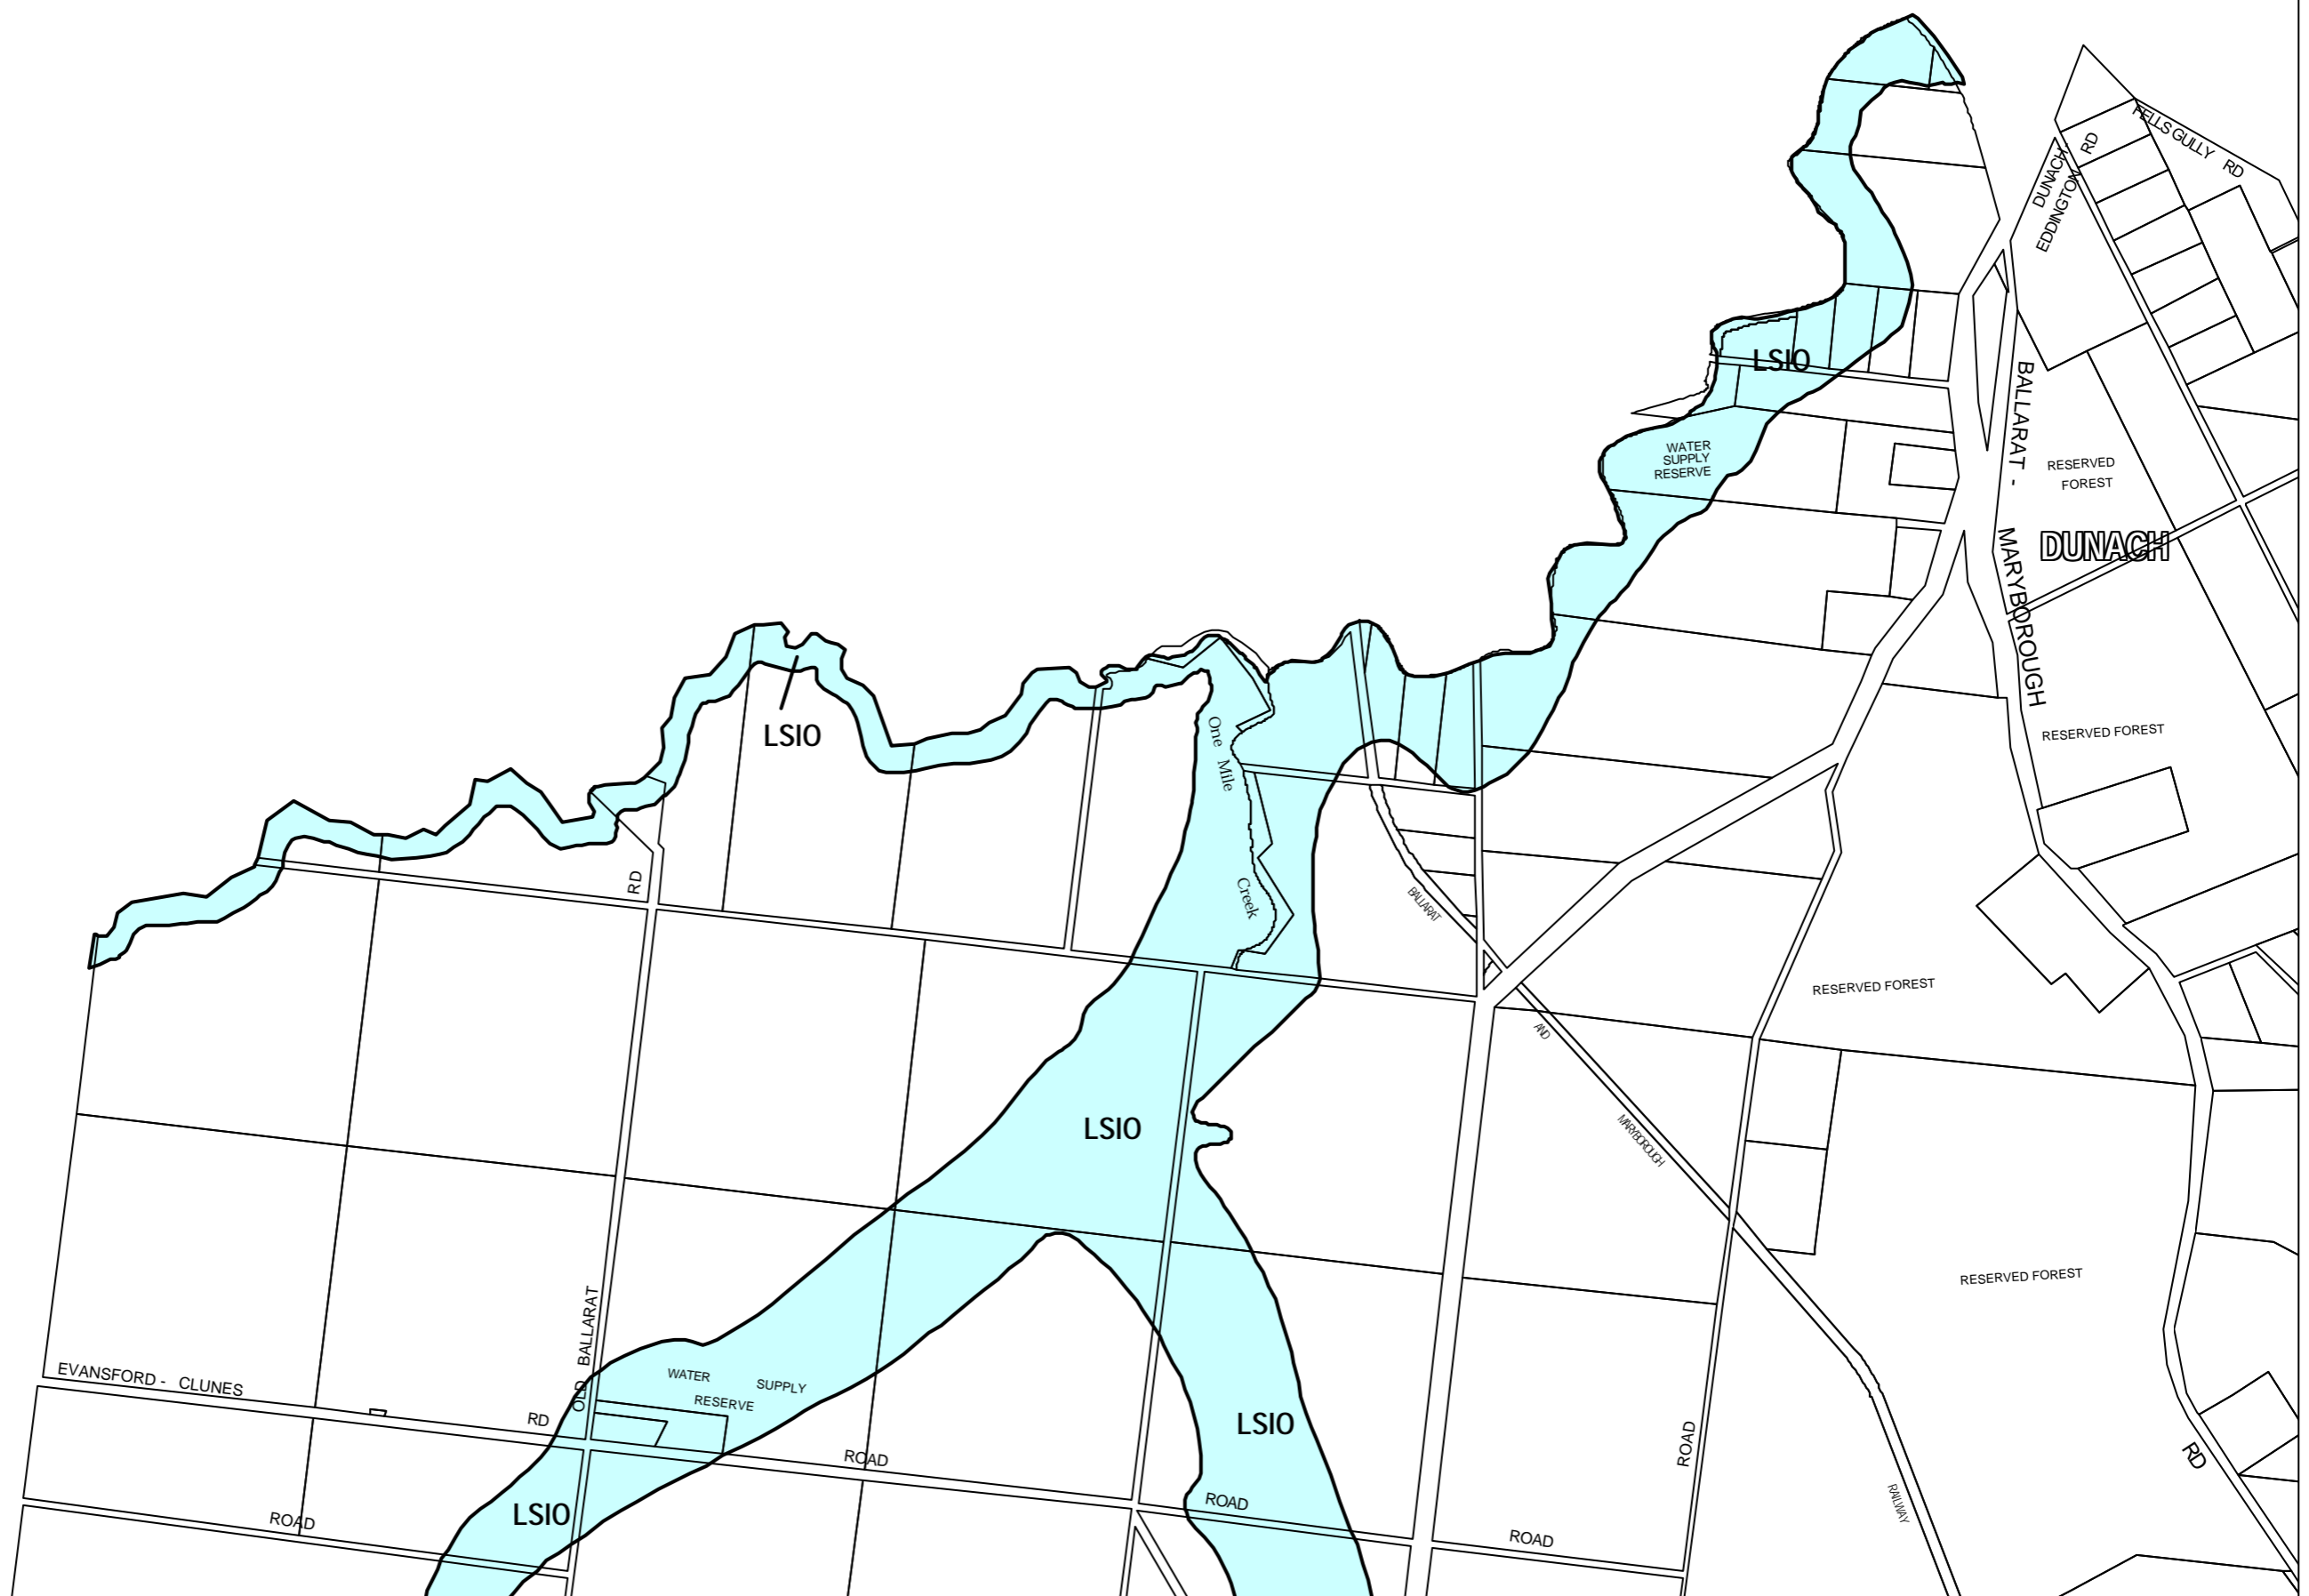

HEPBURN PLANNING SCHEME - LOCAL PROVISION

Overlays	
LSIO	Land Subject To Inundation Overlay

AUSTRALIAN MAP GRID ZONE 55

INDEX TO ADJOINING METRIC SERIES MAP

Printed: 29/6/2007