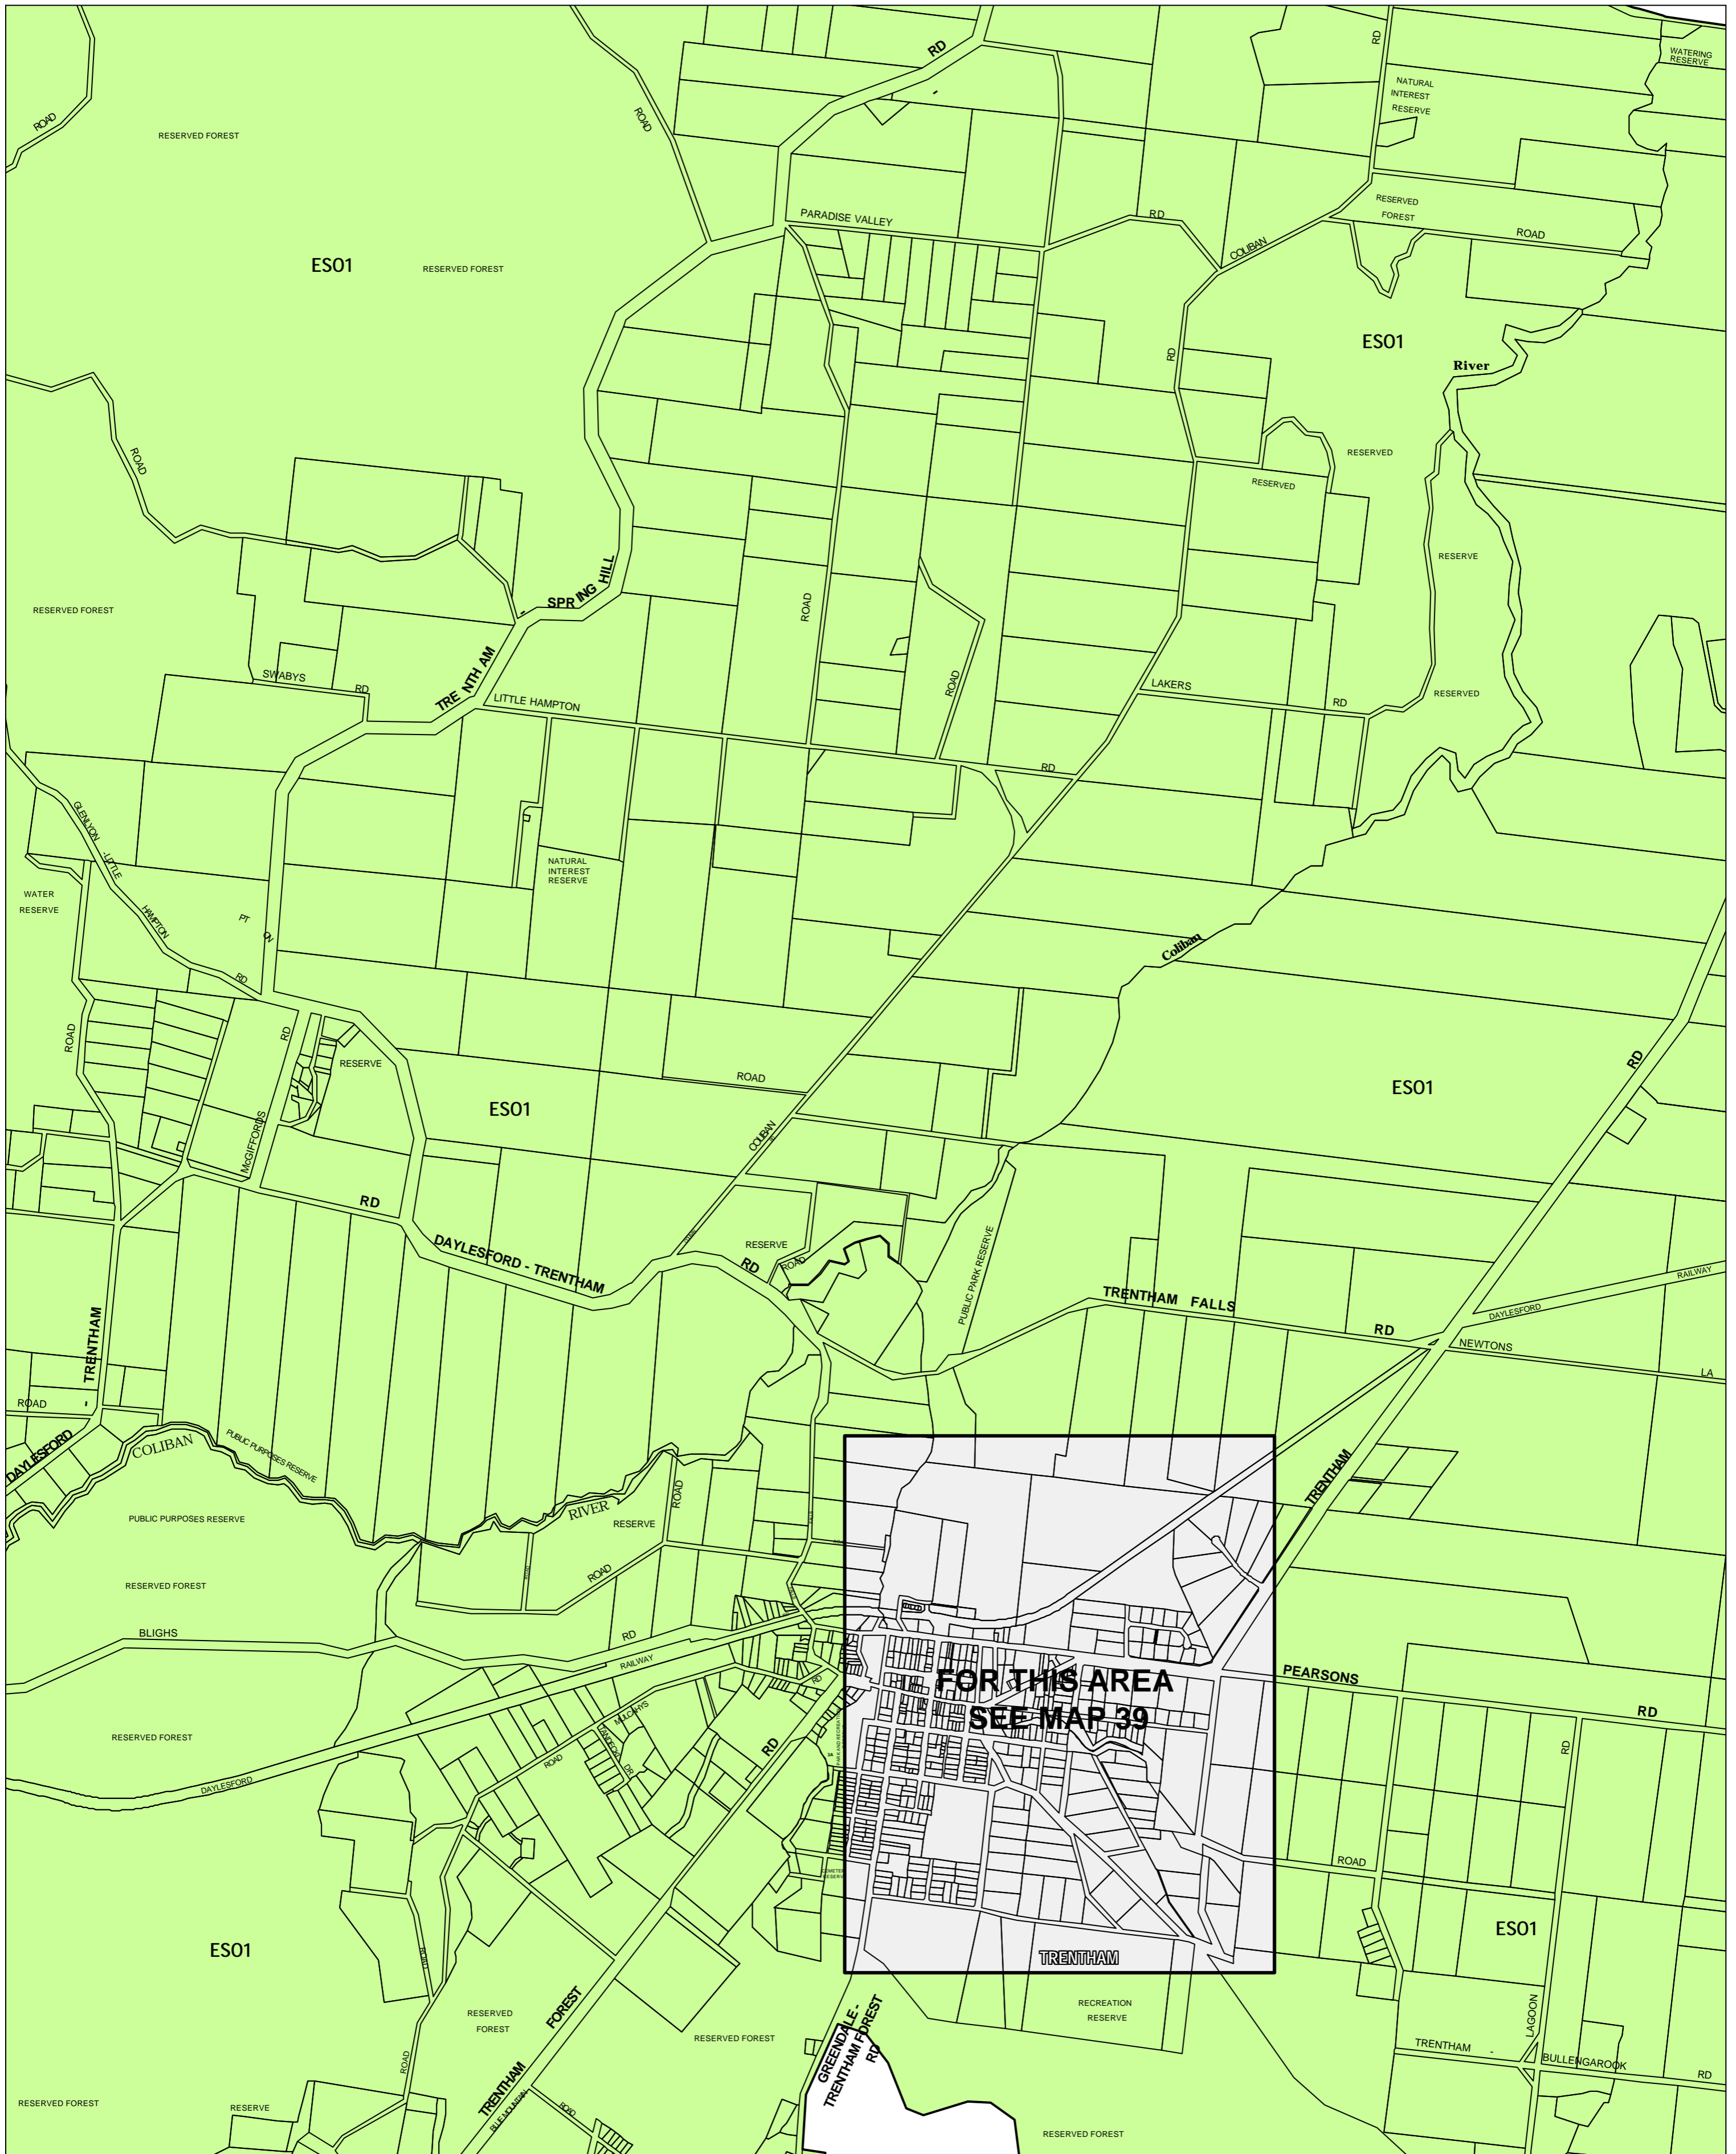

HEPBURN PLANNING SCHEME - LOCAL PROVISION

Overlays

ESO1 Environmental Significance Overlay - Schedule 1

AUSTRALIAN MAP GRID ZONE 55

INDEX TO ADJOINING METRIC SERIES MAP

Printed: 29/6/2007