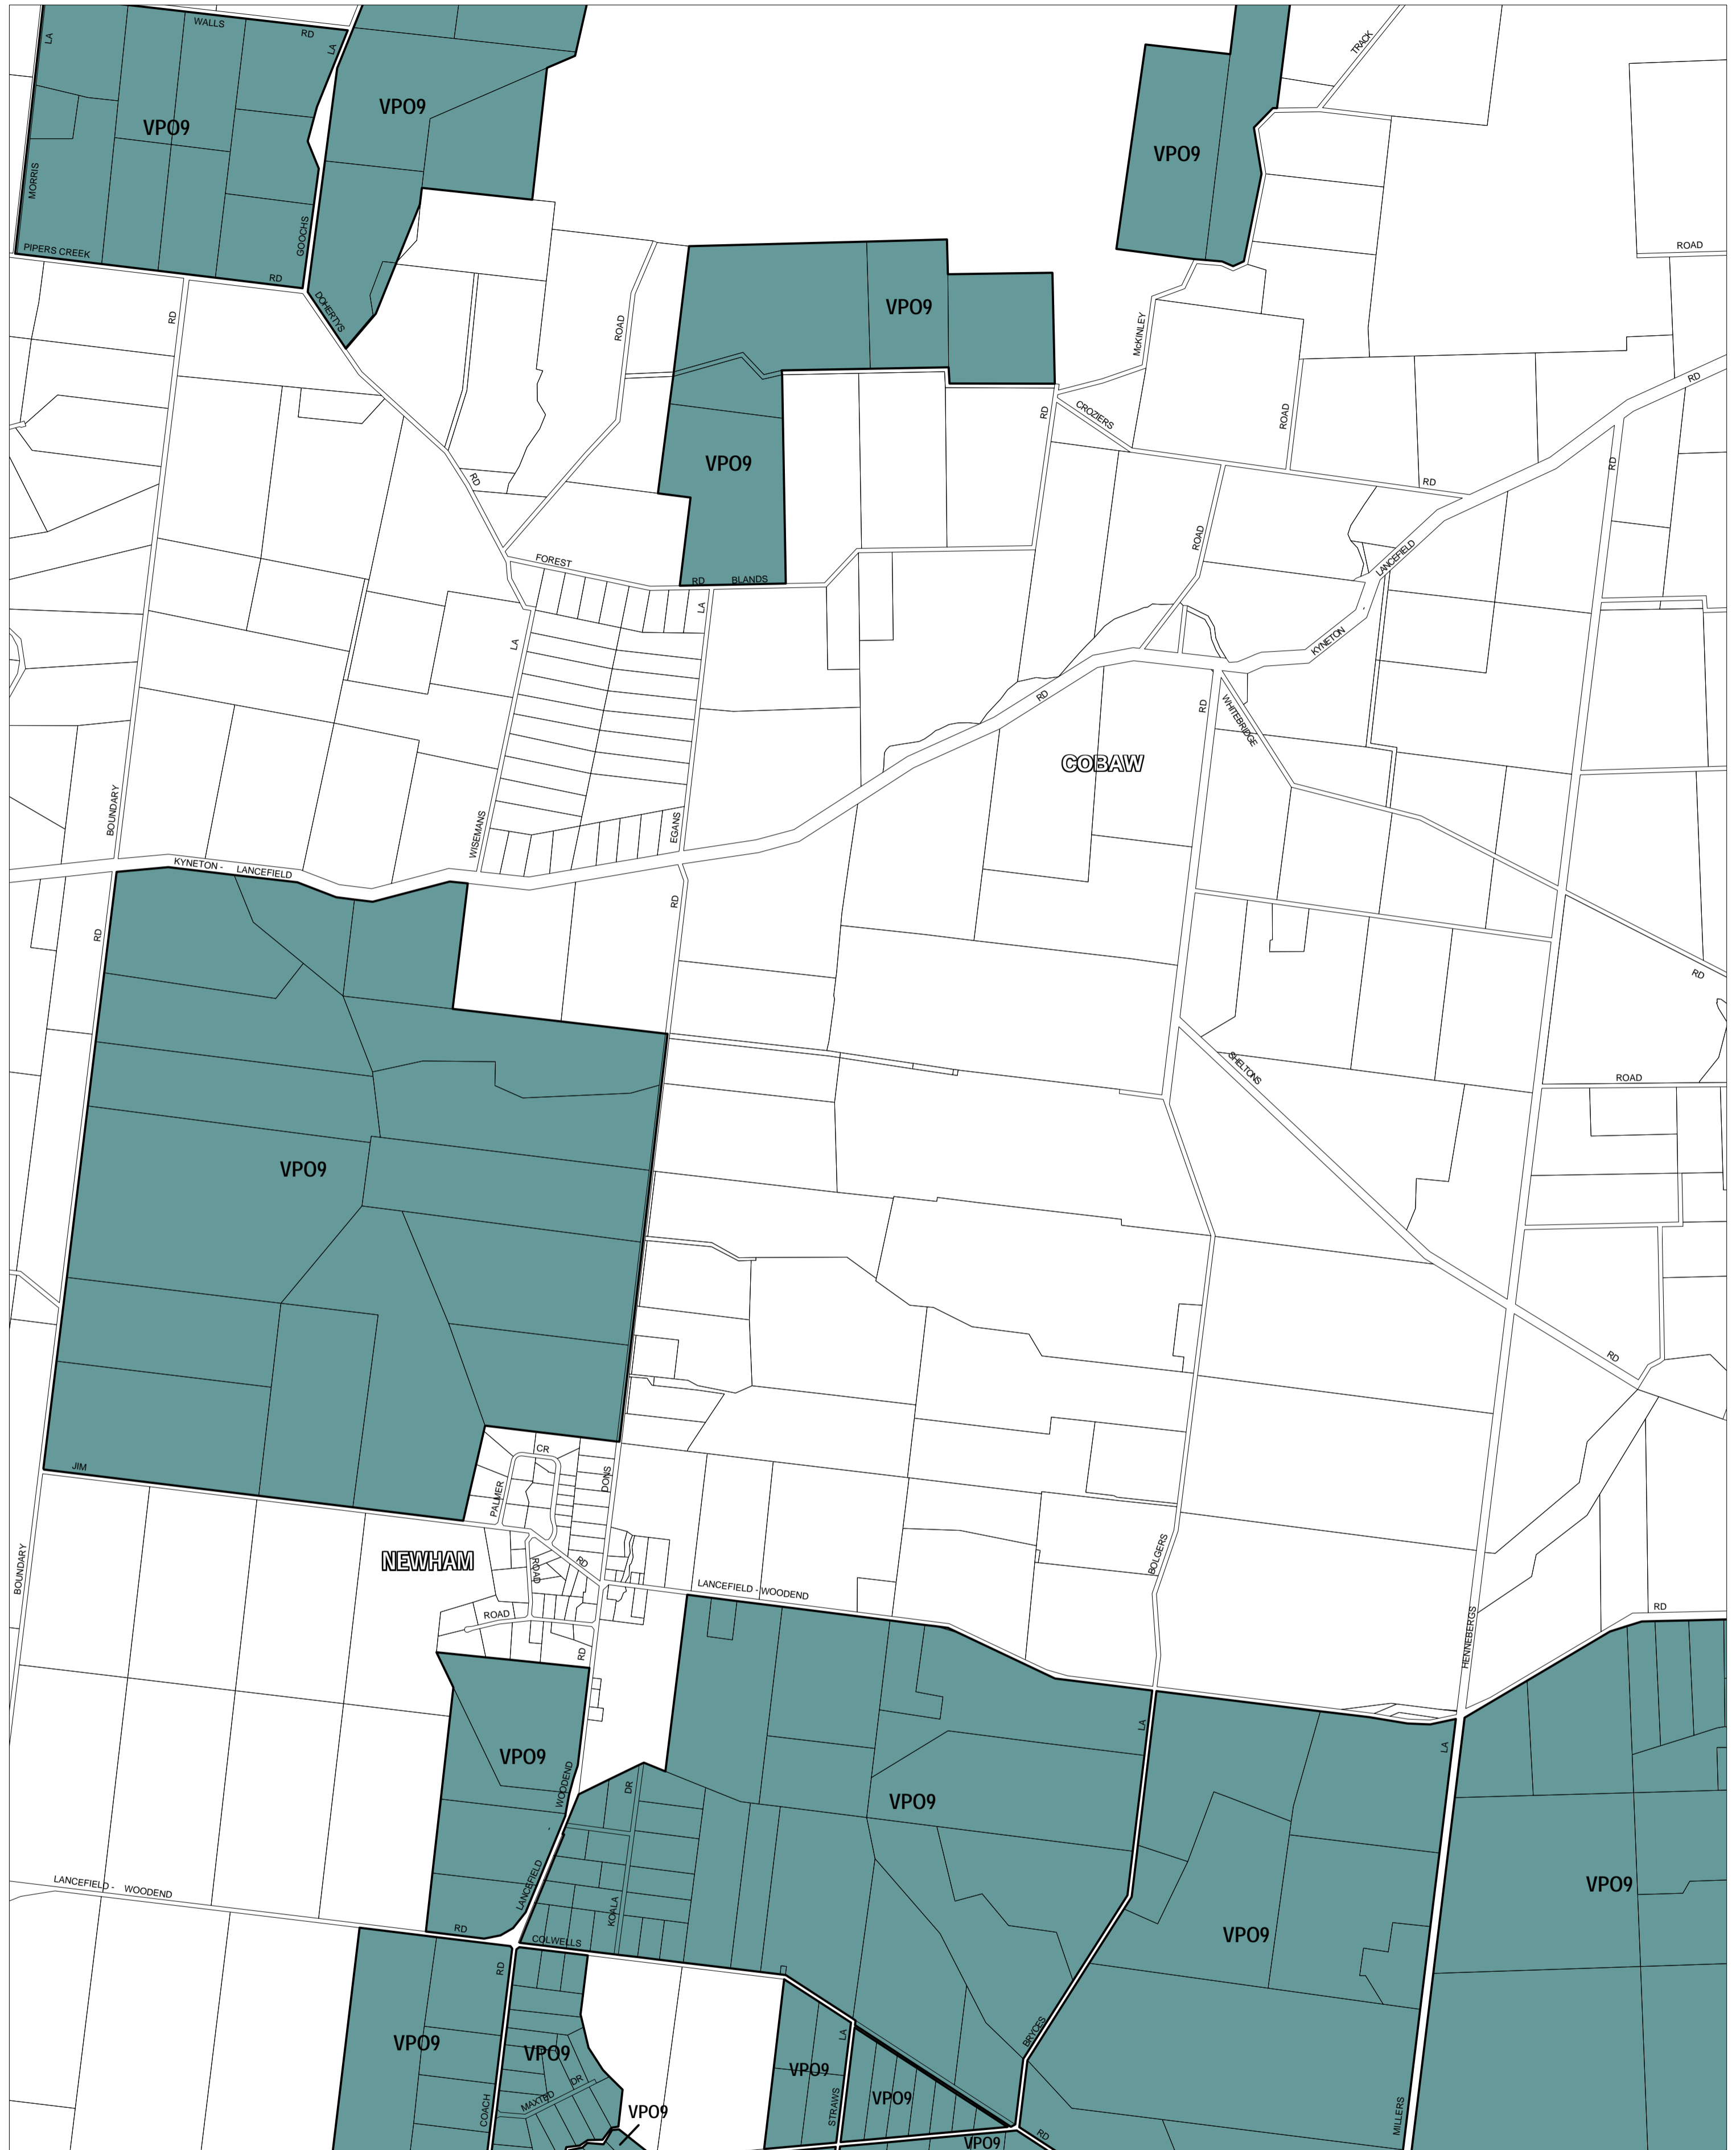

MACEDON RANGES PLANNING SCHEME - LOCAL PROVISION

Overlays

VPO9 Vegetation Protection Overlay - Schedule 9

AUSTRALIAN MAP GRID ZONE 55

INDEX TO ADJOINING METRIC SERIES MAP

Printed: 11/10/2007

AMENDMENT C48