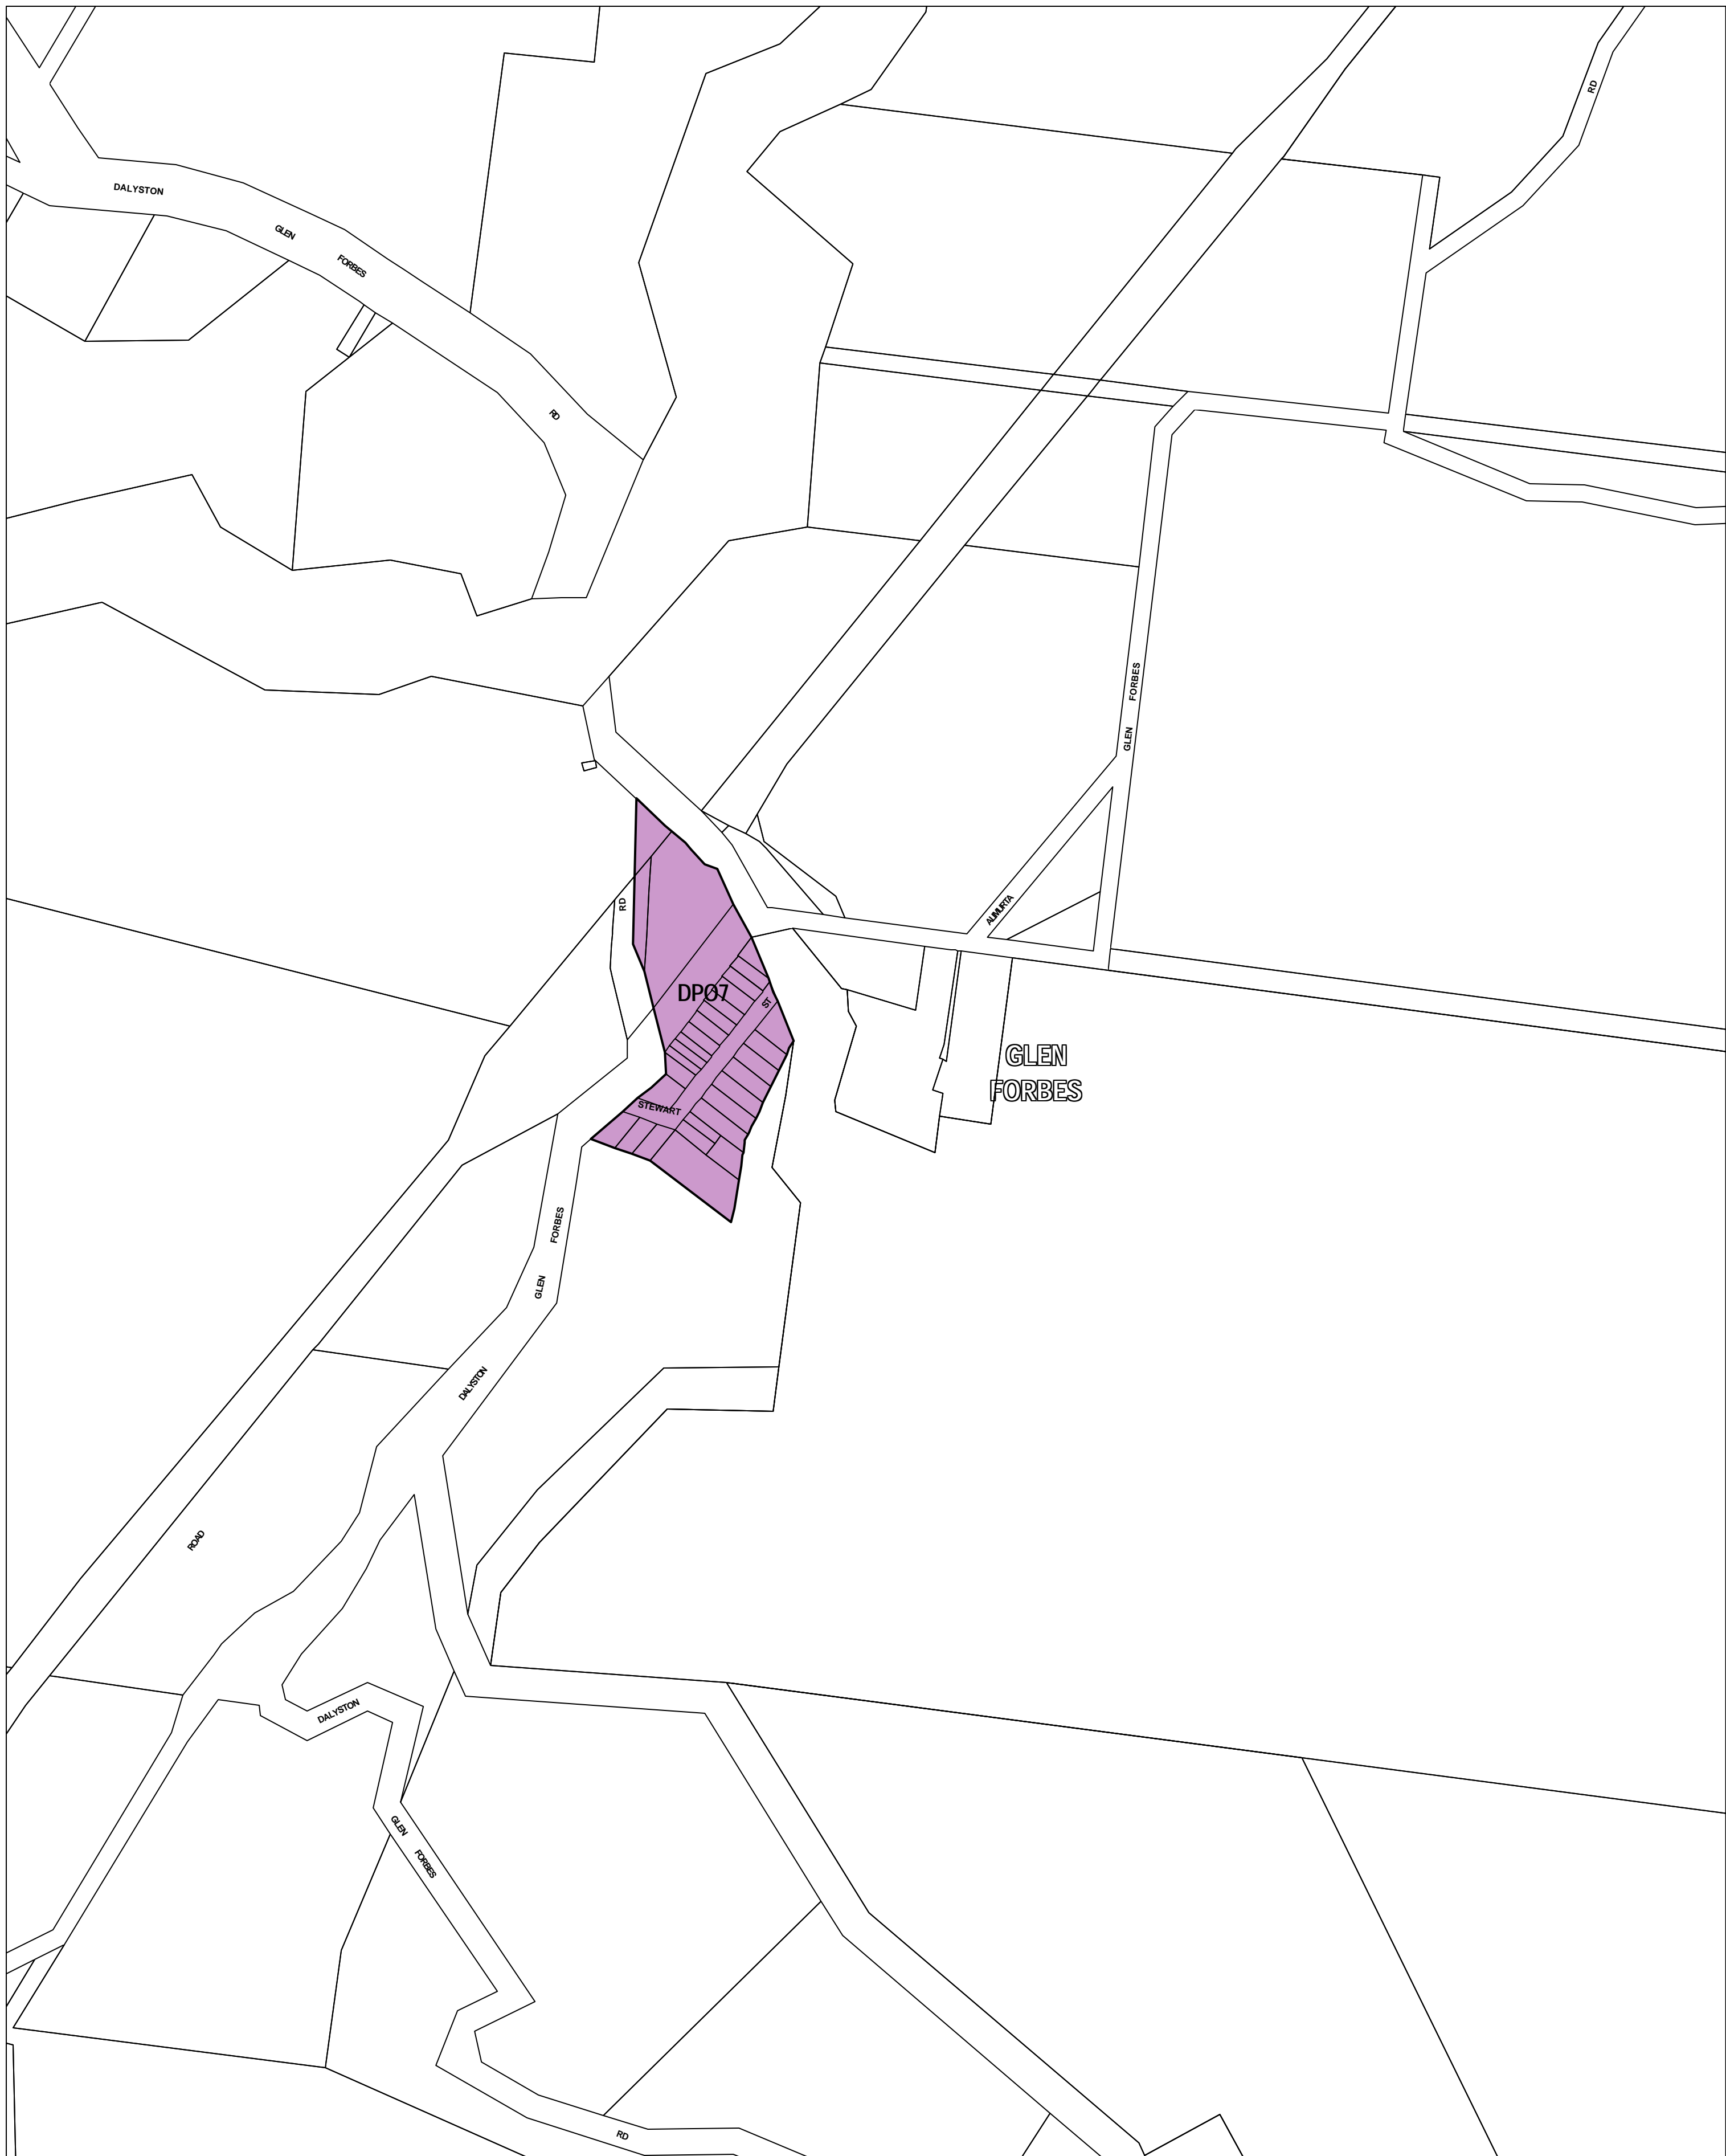

BASS COAST PLANNING SCHEME - LOCAL PROVISION

Overlays

DP07 Development Plan Overlay - Schedule 7

AUSTRALIAN MAP GRID ZONE 55

INDEX TO ADJOINING METRIC SERIES MAP

Printed: 24/5/2007