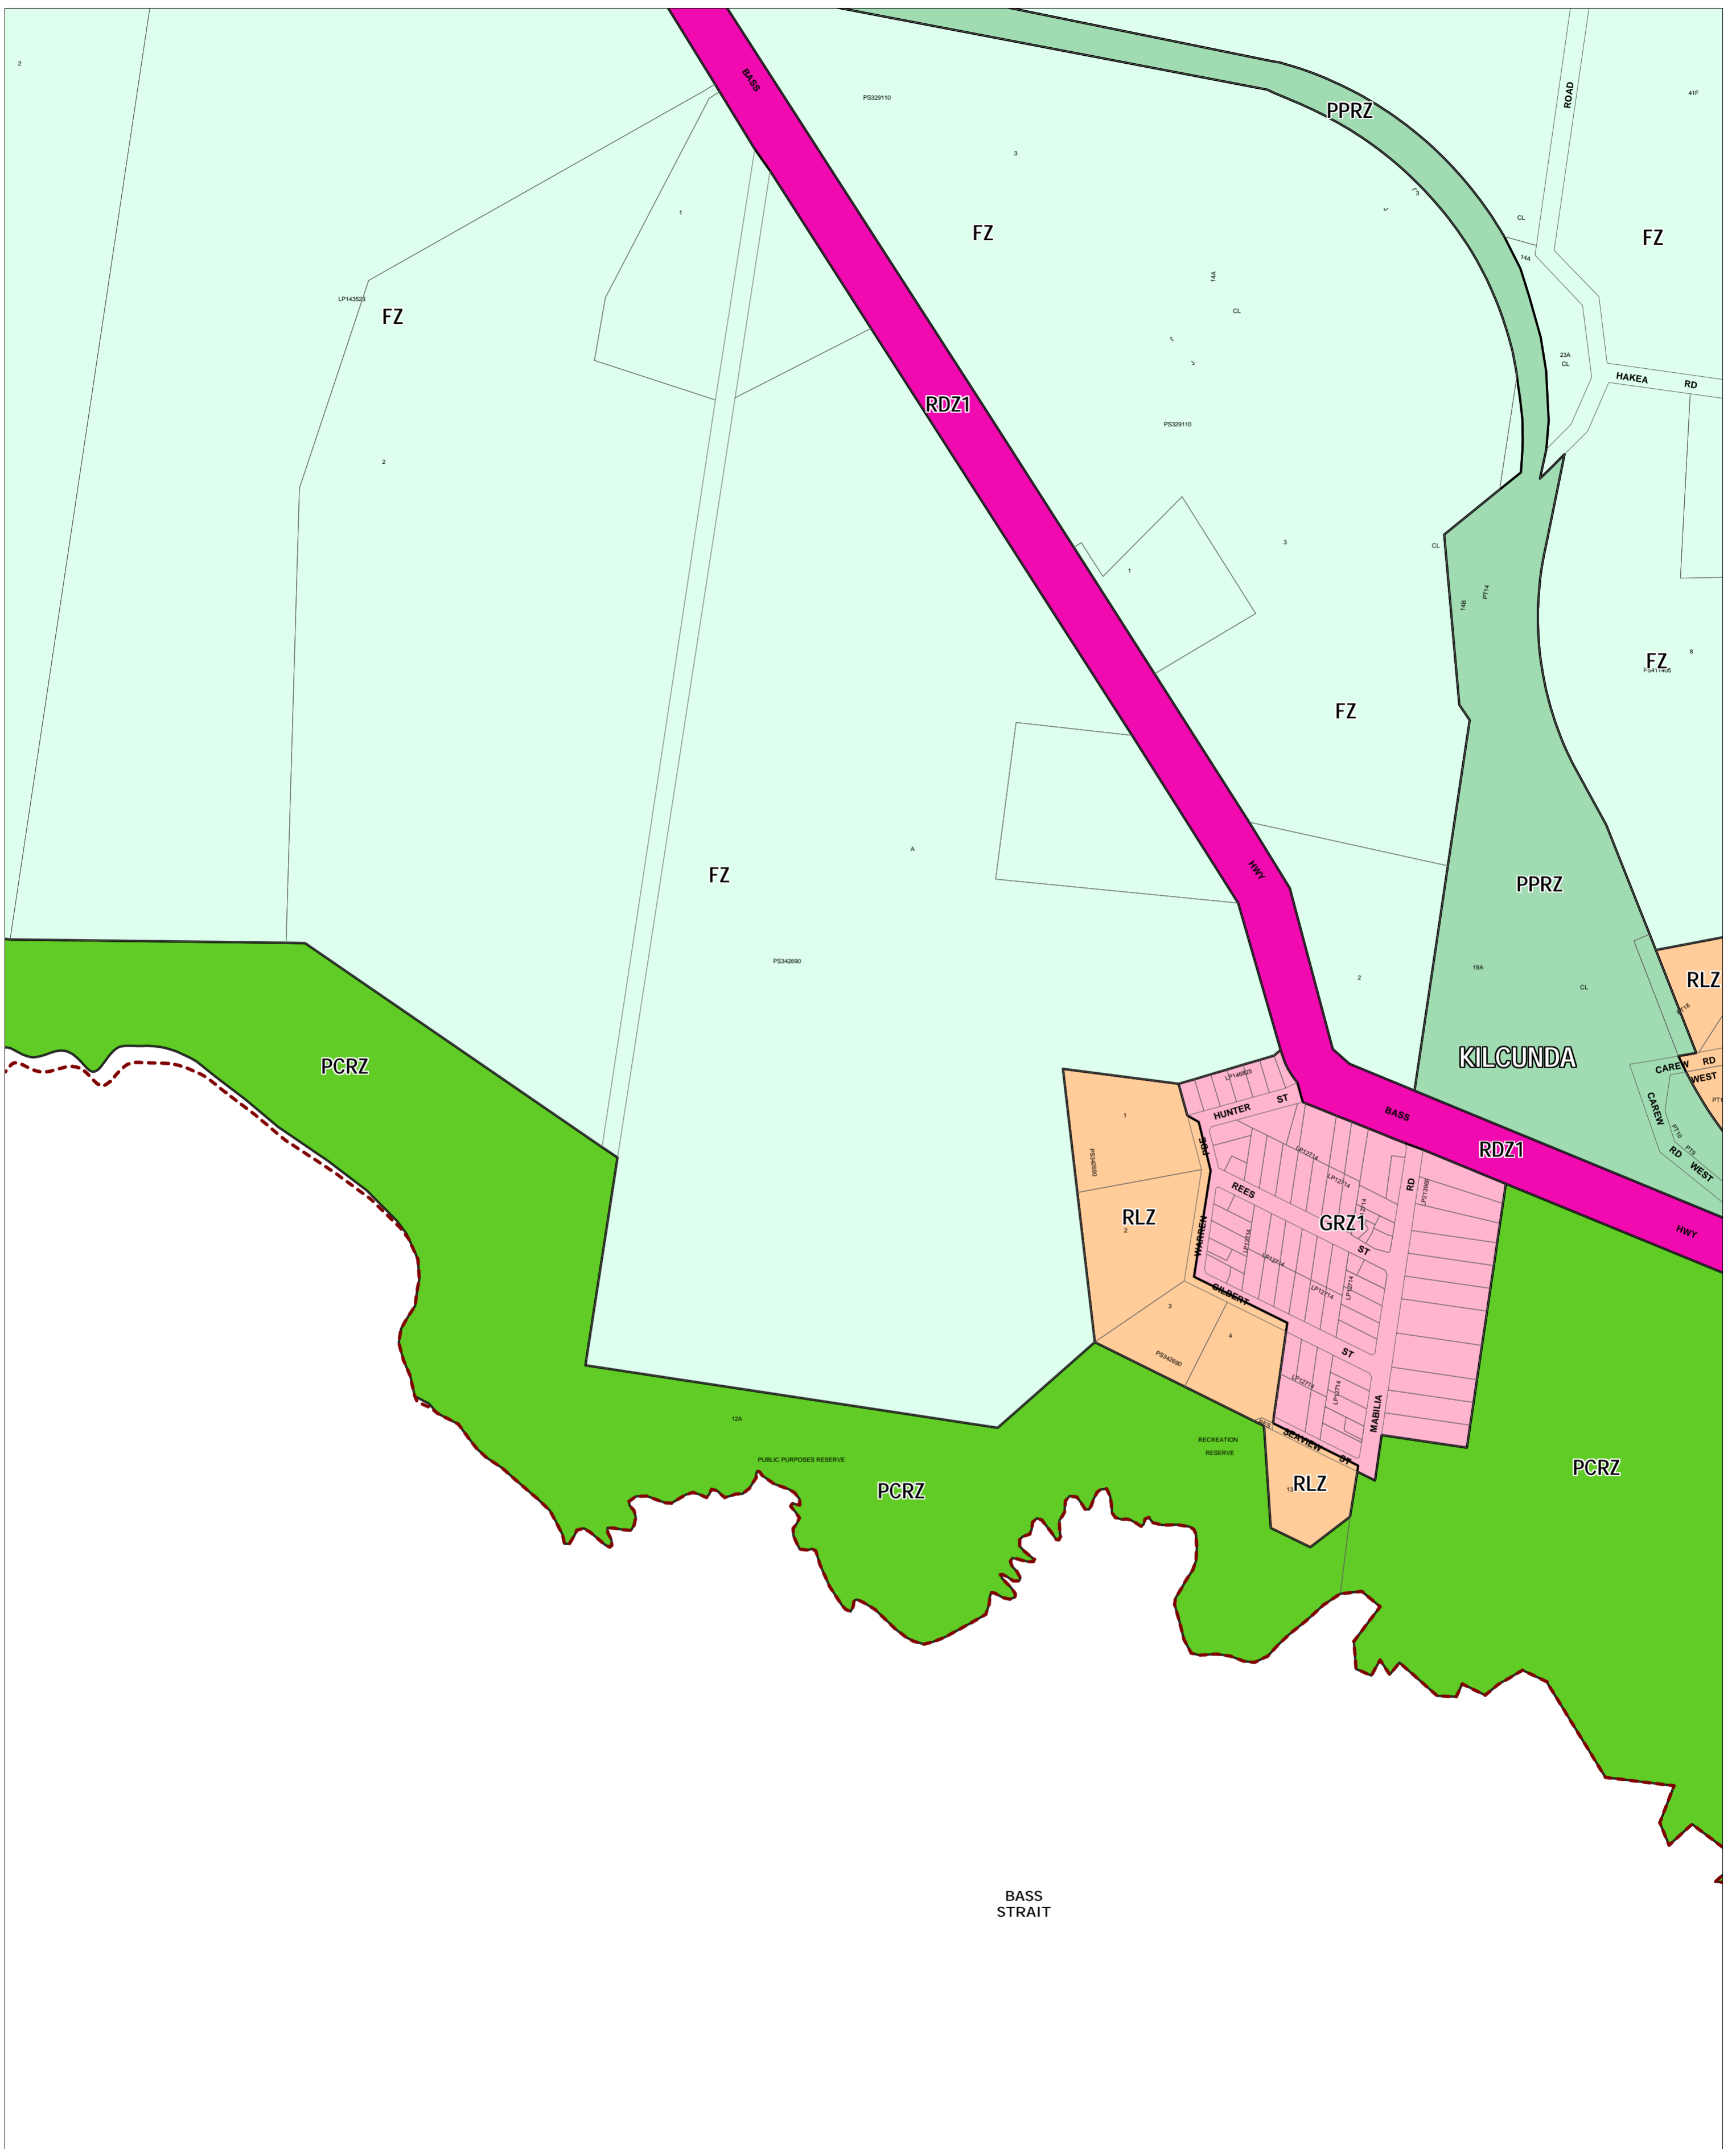

BASS COAST PLANNING SCHEME - LOCAL PROVISION

Public Land	
	Public Conservation And Resource Zone
	Public Park And Recreation Zone
	Road Zone - Category 1
Residential	
	General Residential Zone - Schedule 1
Rural	
	Farming Zone
	Rural Living Zone

Printed: 10/6/2014

AMENDMENT C141