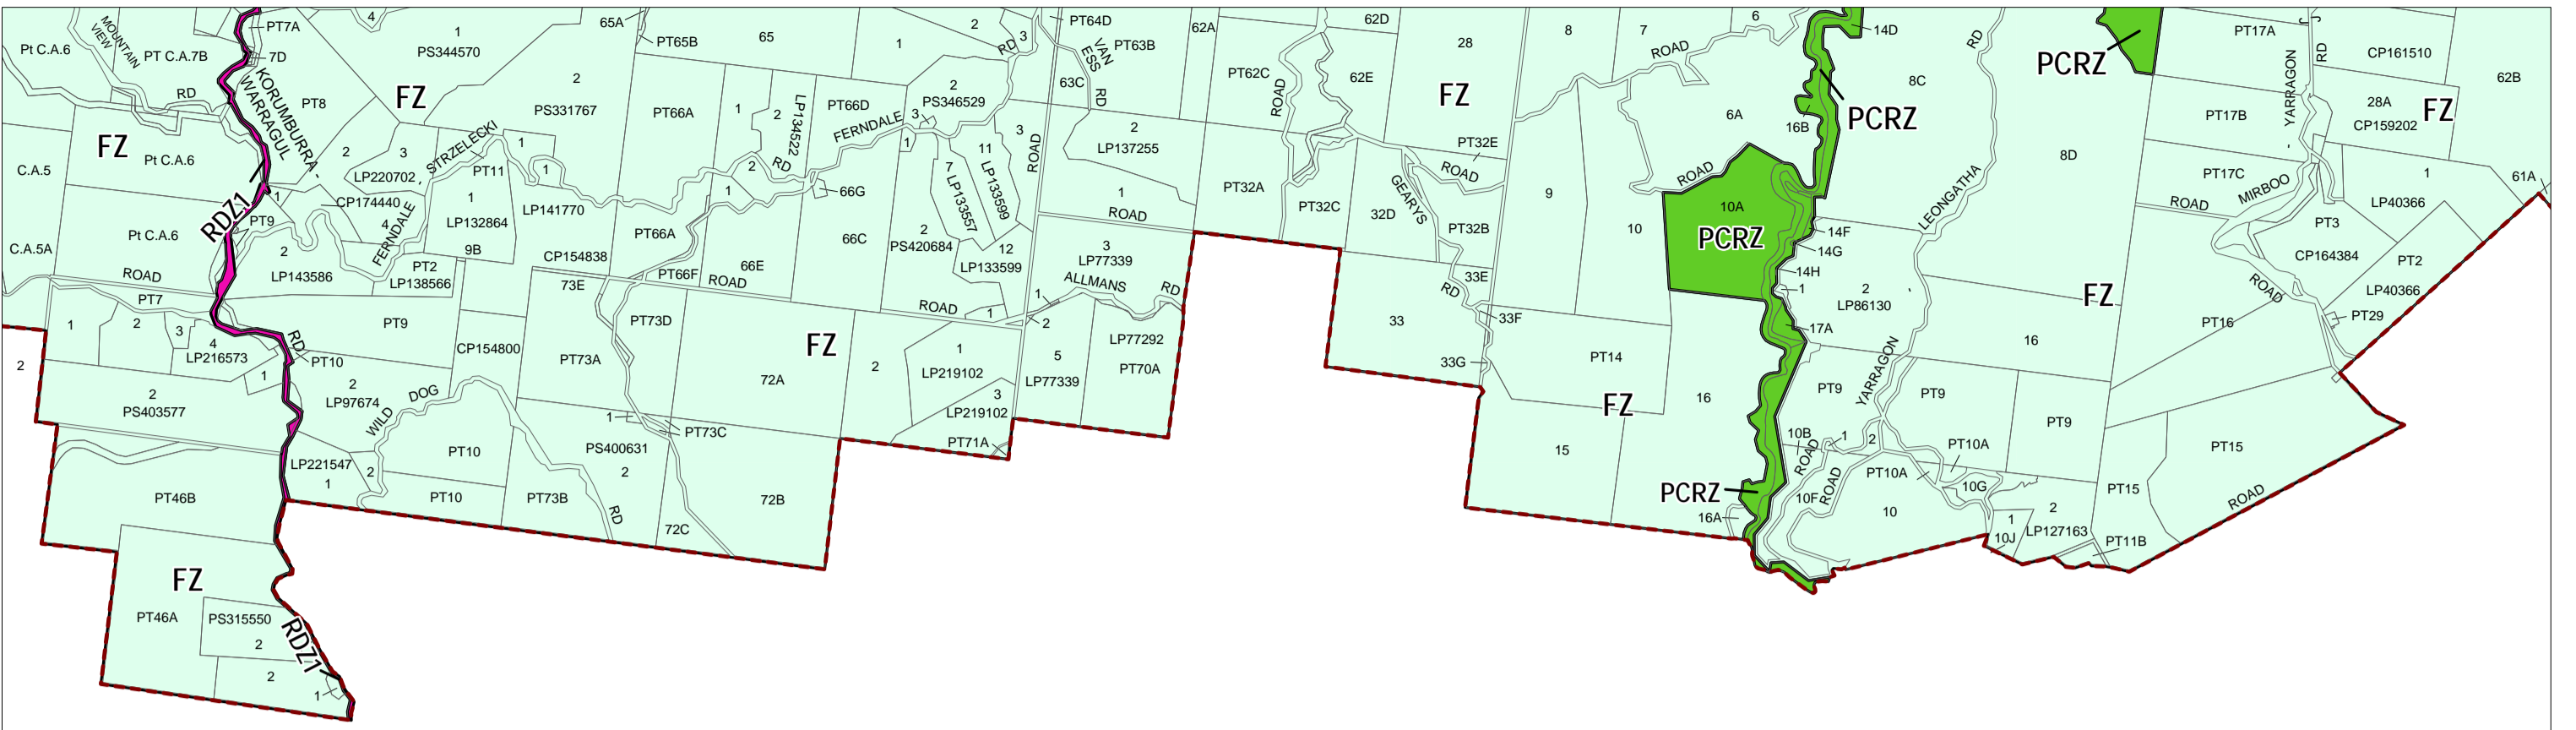

BAW BAW PLANNING SCHEME - LOCAL PROVISION

Public Land

- Public Conservation And Resource Zone

Rural

- Road Zone - Category 1
- Farming Zone

AUSTRALIAN MAP GRID ZONE 55

Printed: 28/10/2011

AMENDMENT C80