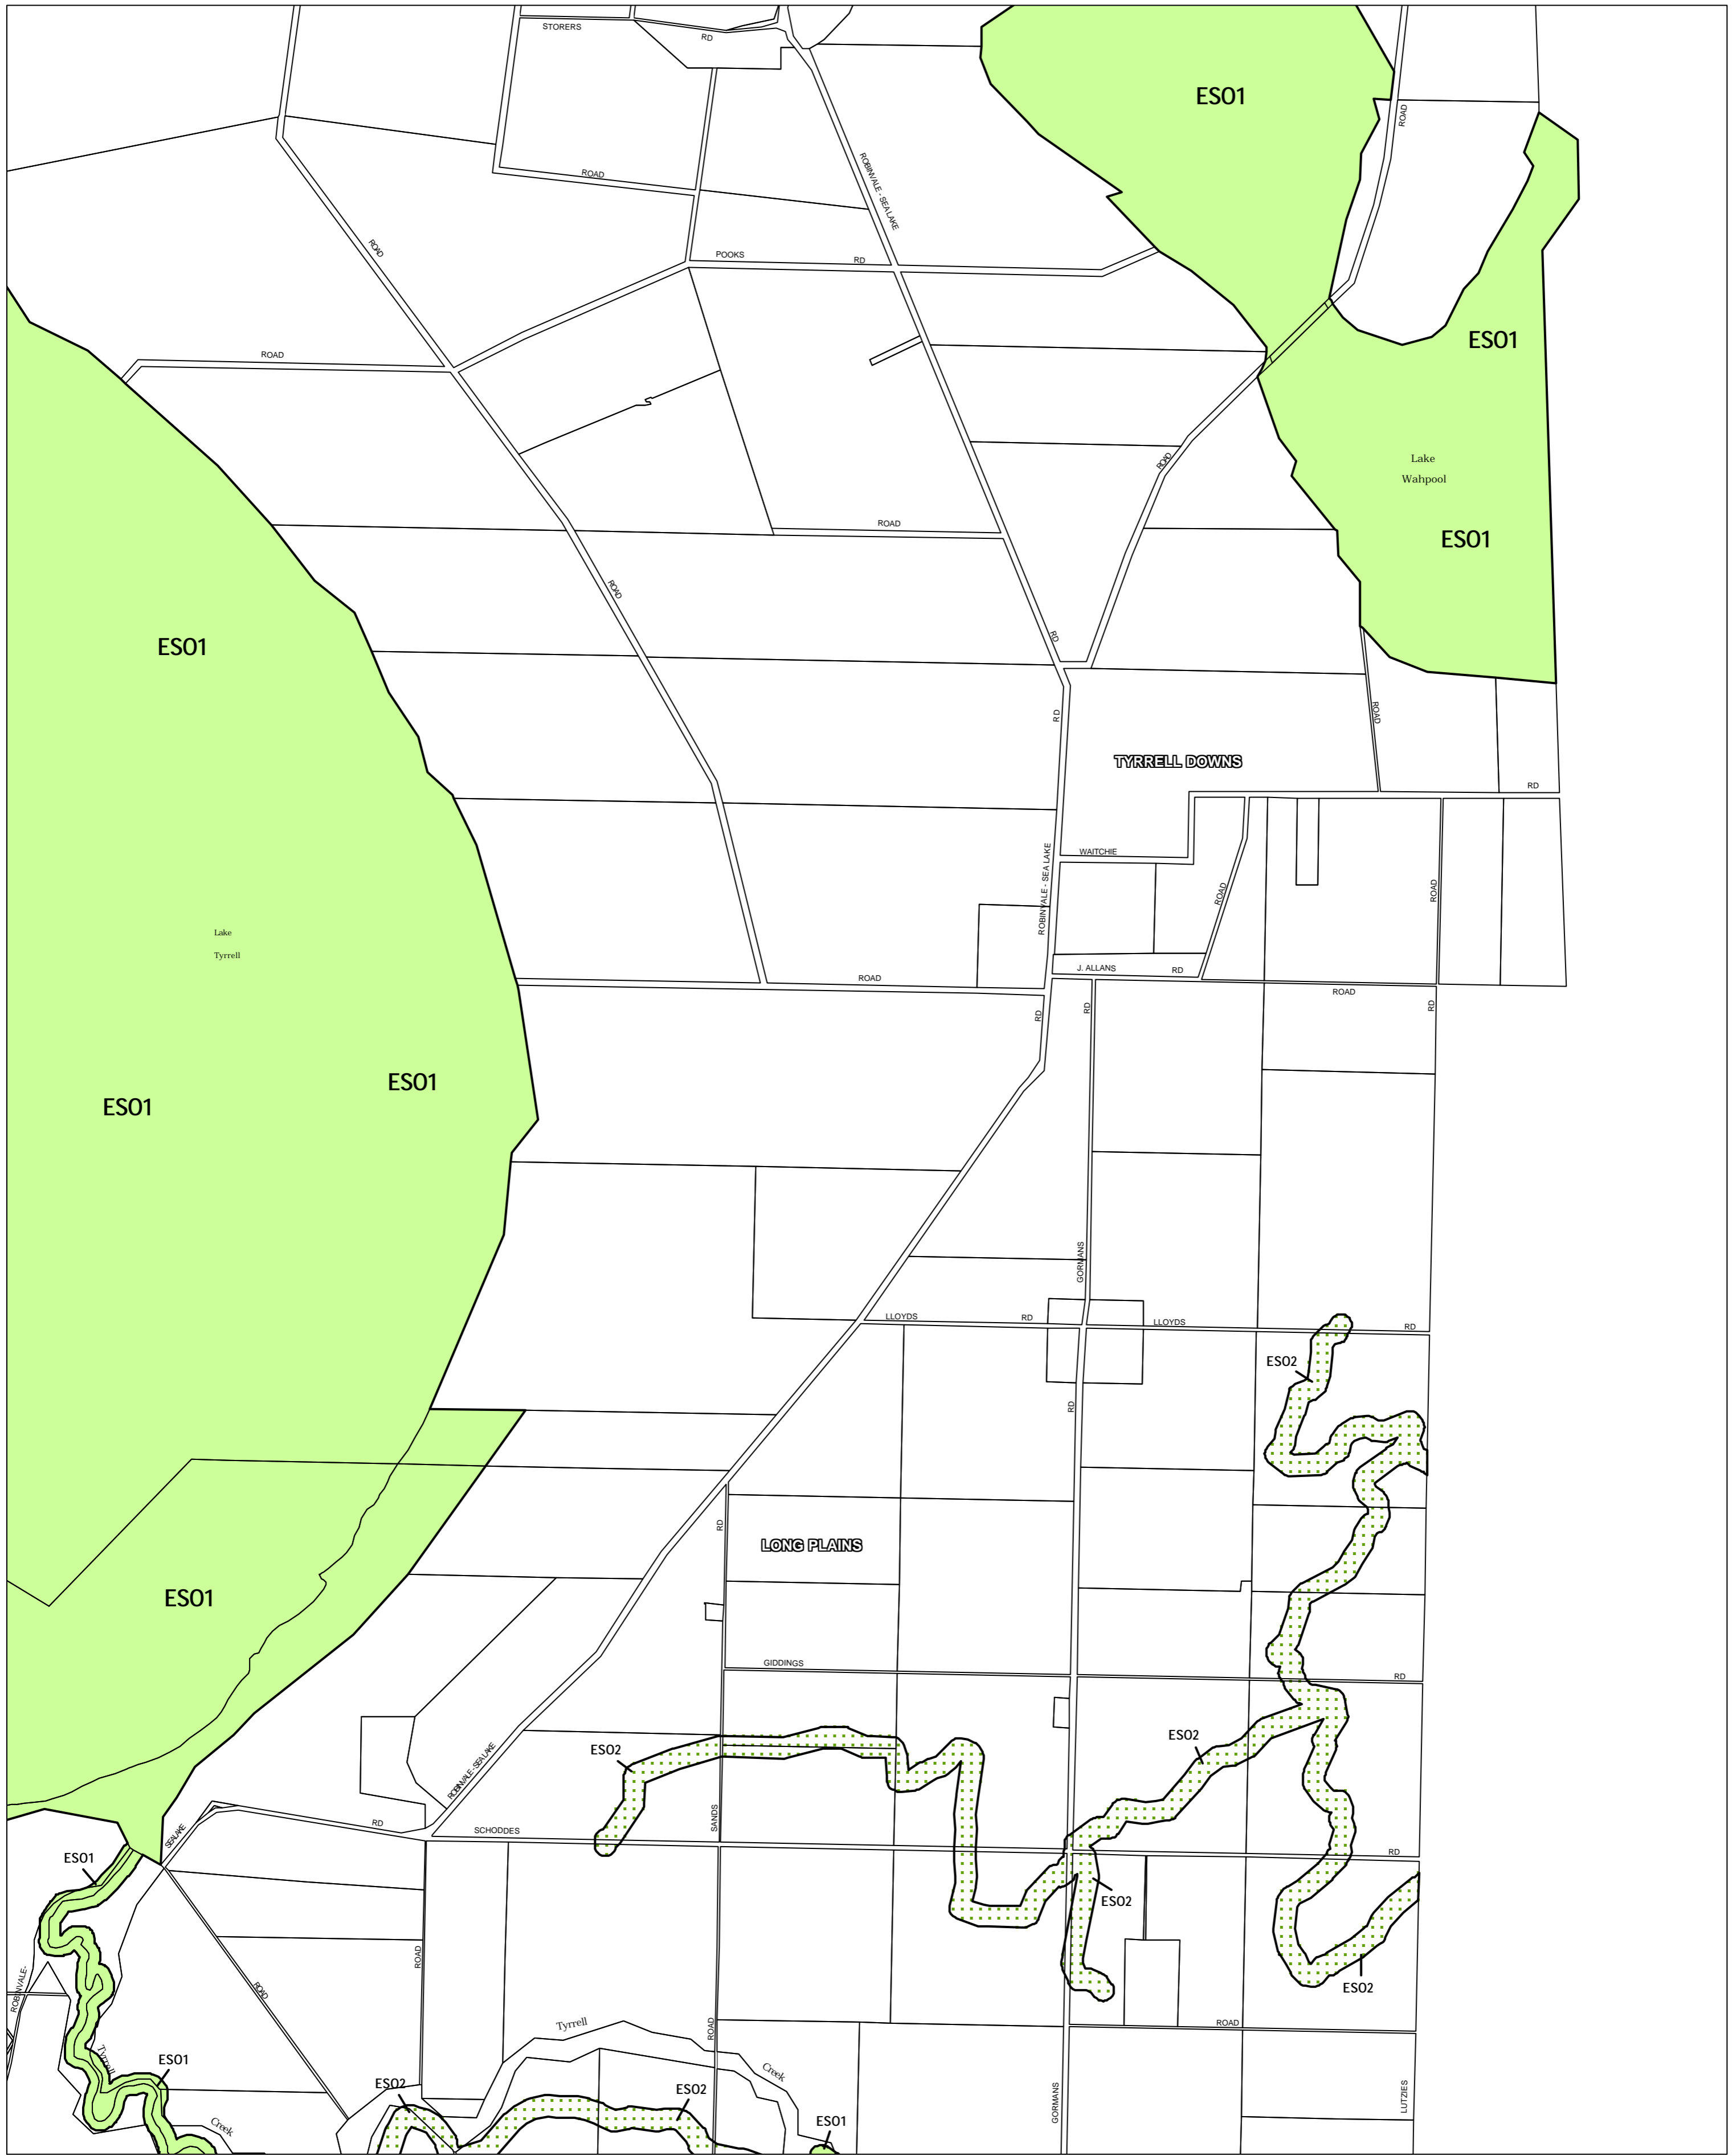

BULOKE PLANNING SCHEME - LOCAL PROVISION

Overlays

- Environmental Significance Overlay - Schedule 1
- Environmental Significance Overlay - Schedule 2

AUSTRALIAN MAP GRID ZONE 54

Printed: 20/6/2007