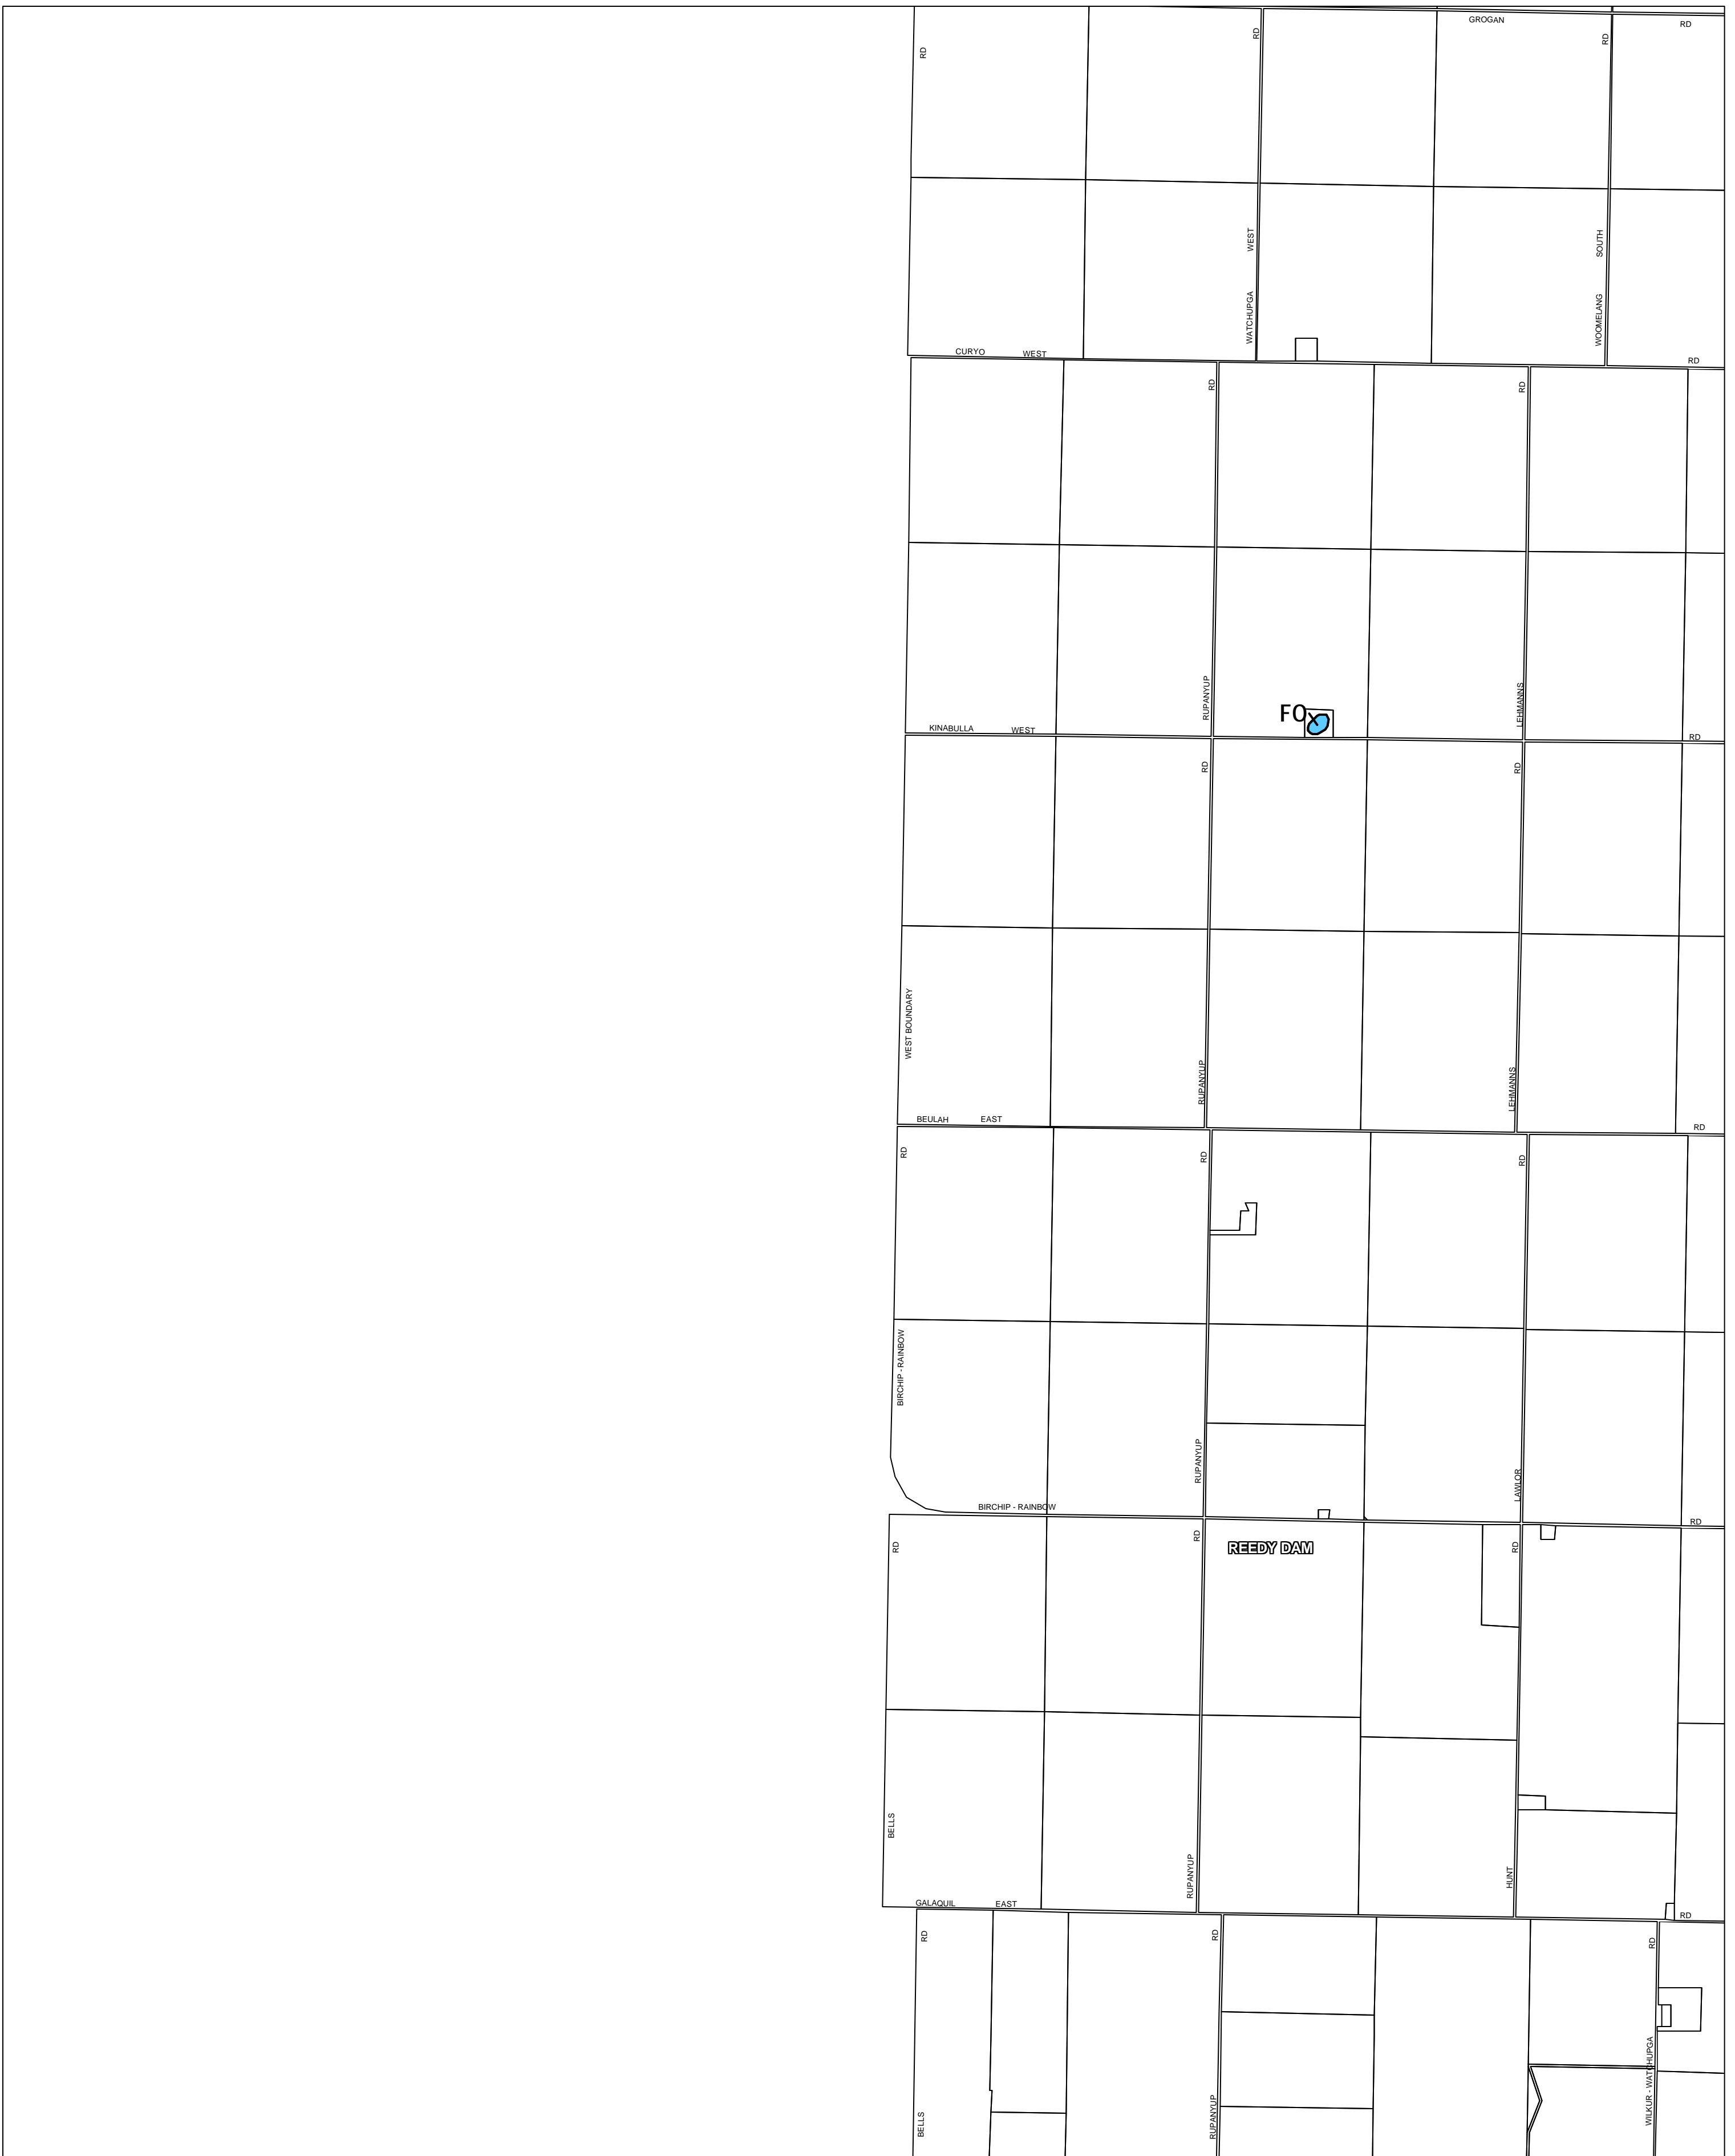

BULOKE PLANNING SCHEME - LOCAL PROVISION

Overlays

FO Floodway Overlay

Printed: 22/5/2006

AMENDMENT C6

LAND SUBJECT TO INUNDATION & FLOODWAY OVERLAY

MAP No 19LSIO-FO