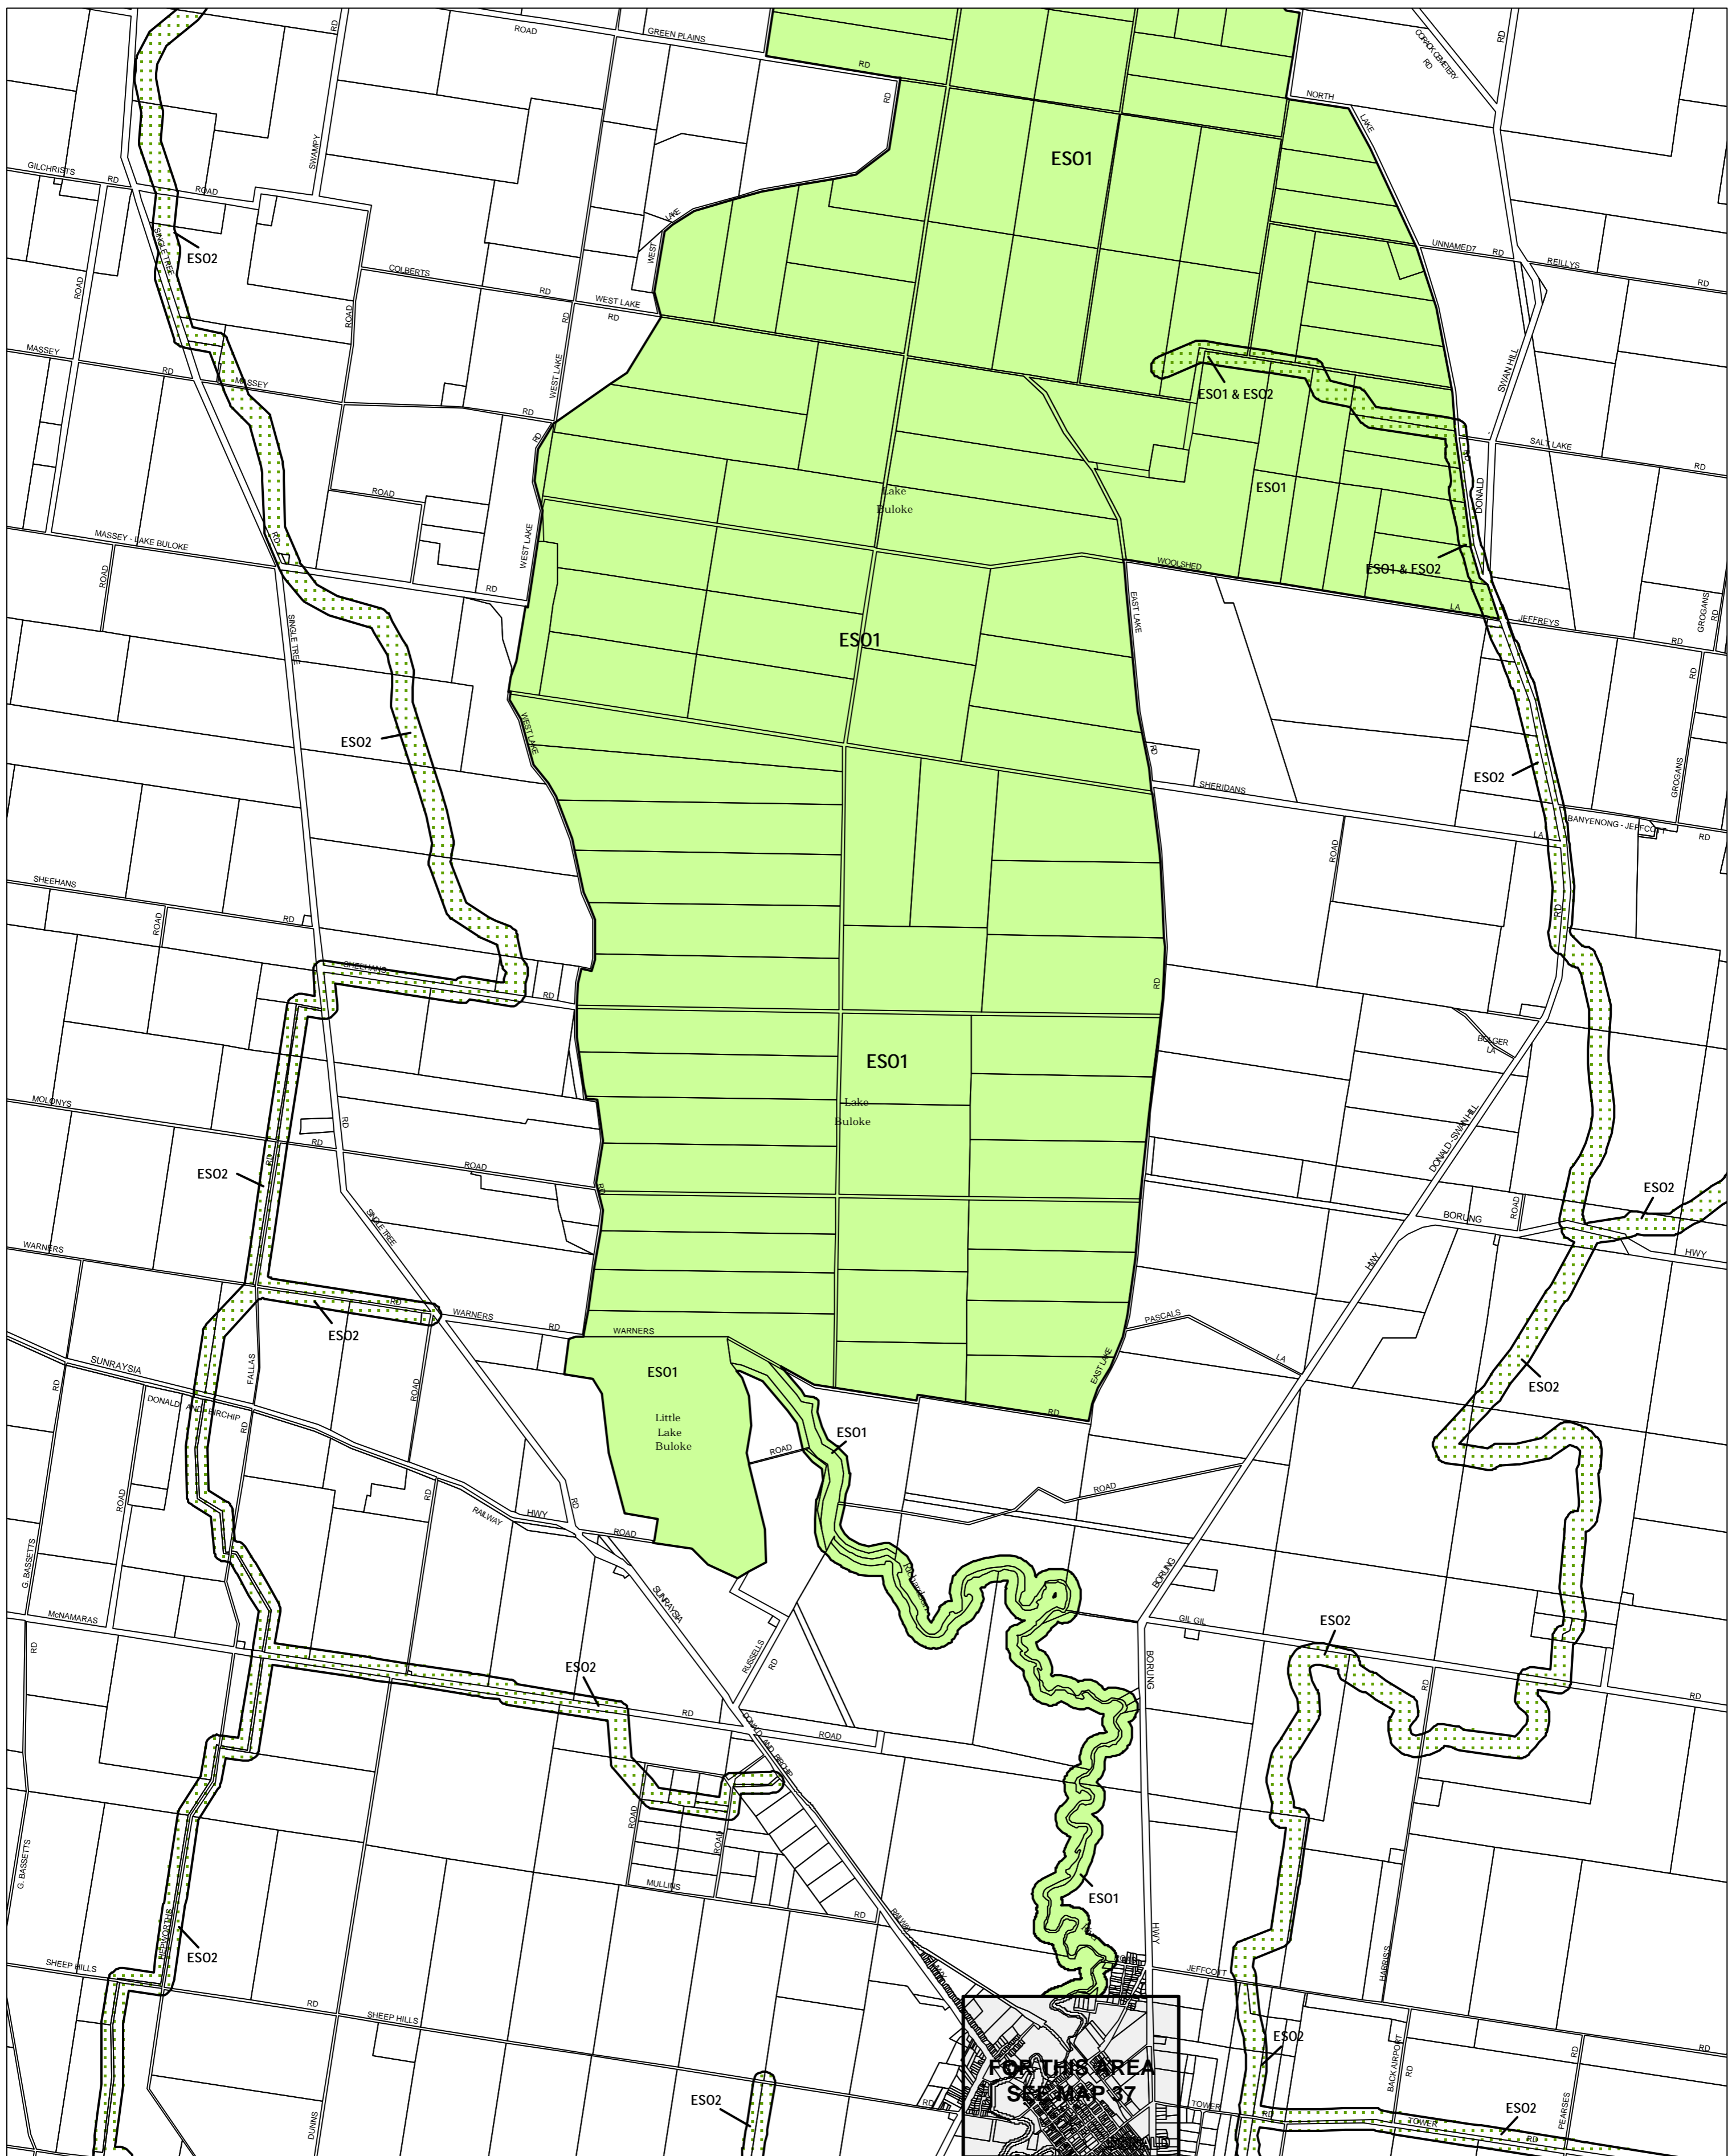

BULOKE PLANNING SCHEME - LOCAL PROVISION

Overlays

- Environmental Significance Overlay - Schedule 1
- Environmental Significance Overlay - Schedule 2

AUSTRALIAN MAP GRID ZONE 54

Printed: 20/6/2007

INDEX TO ADJOINING METRIC SERIES MAP