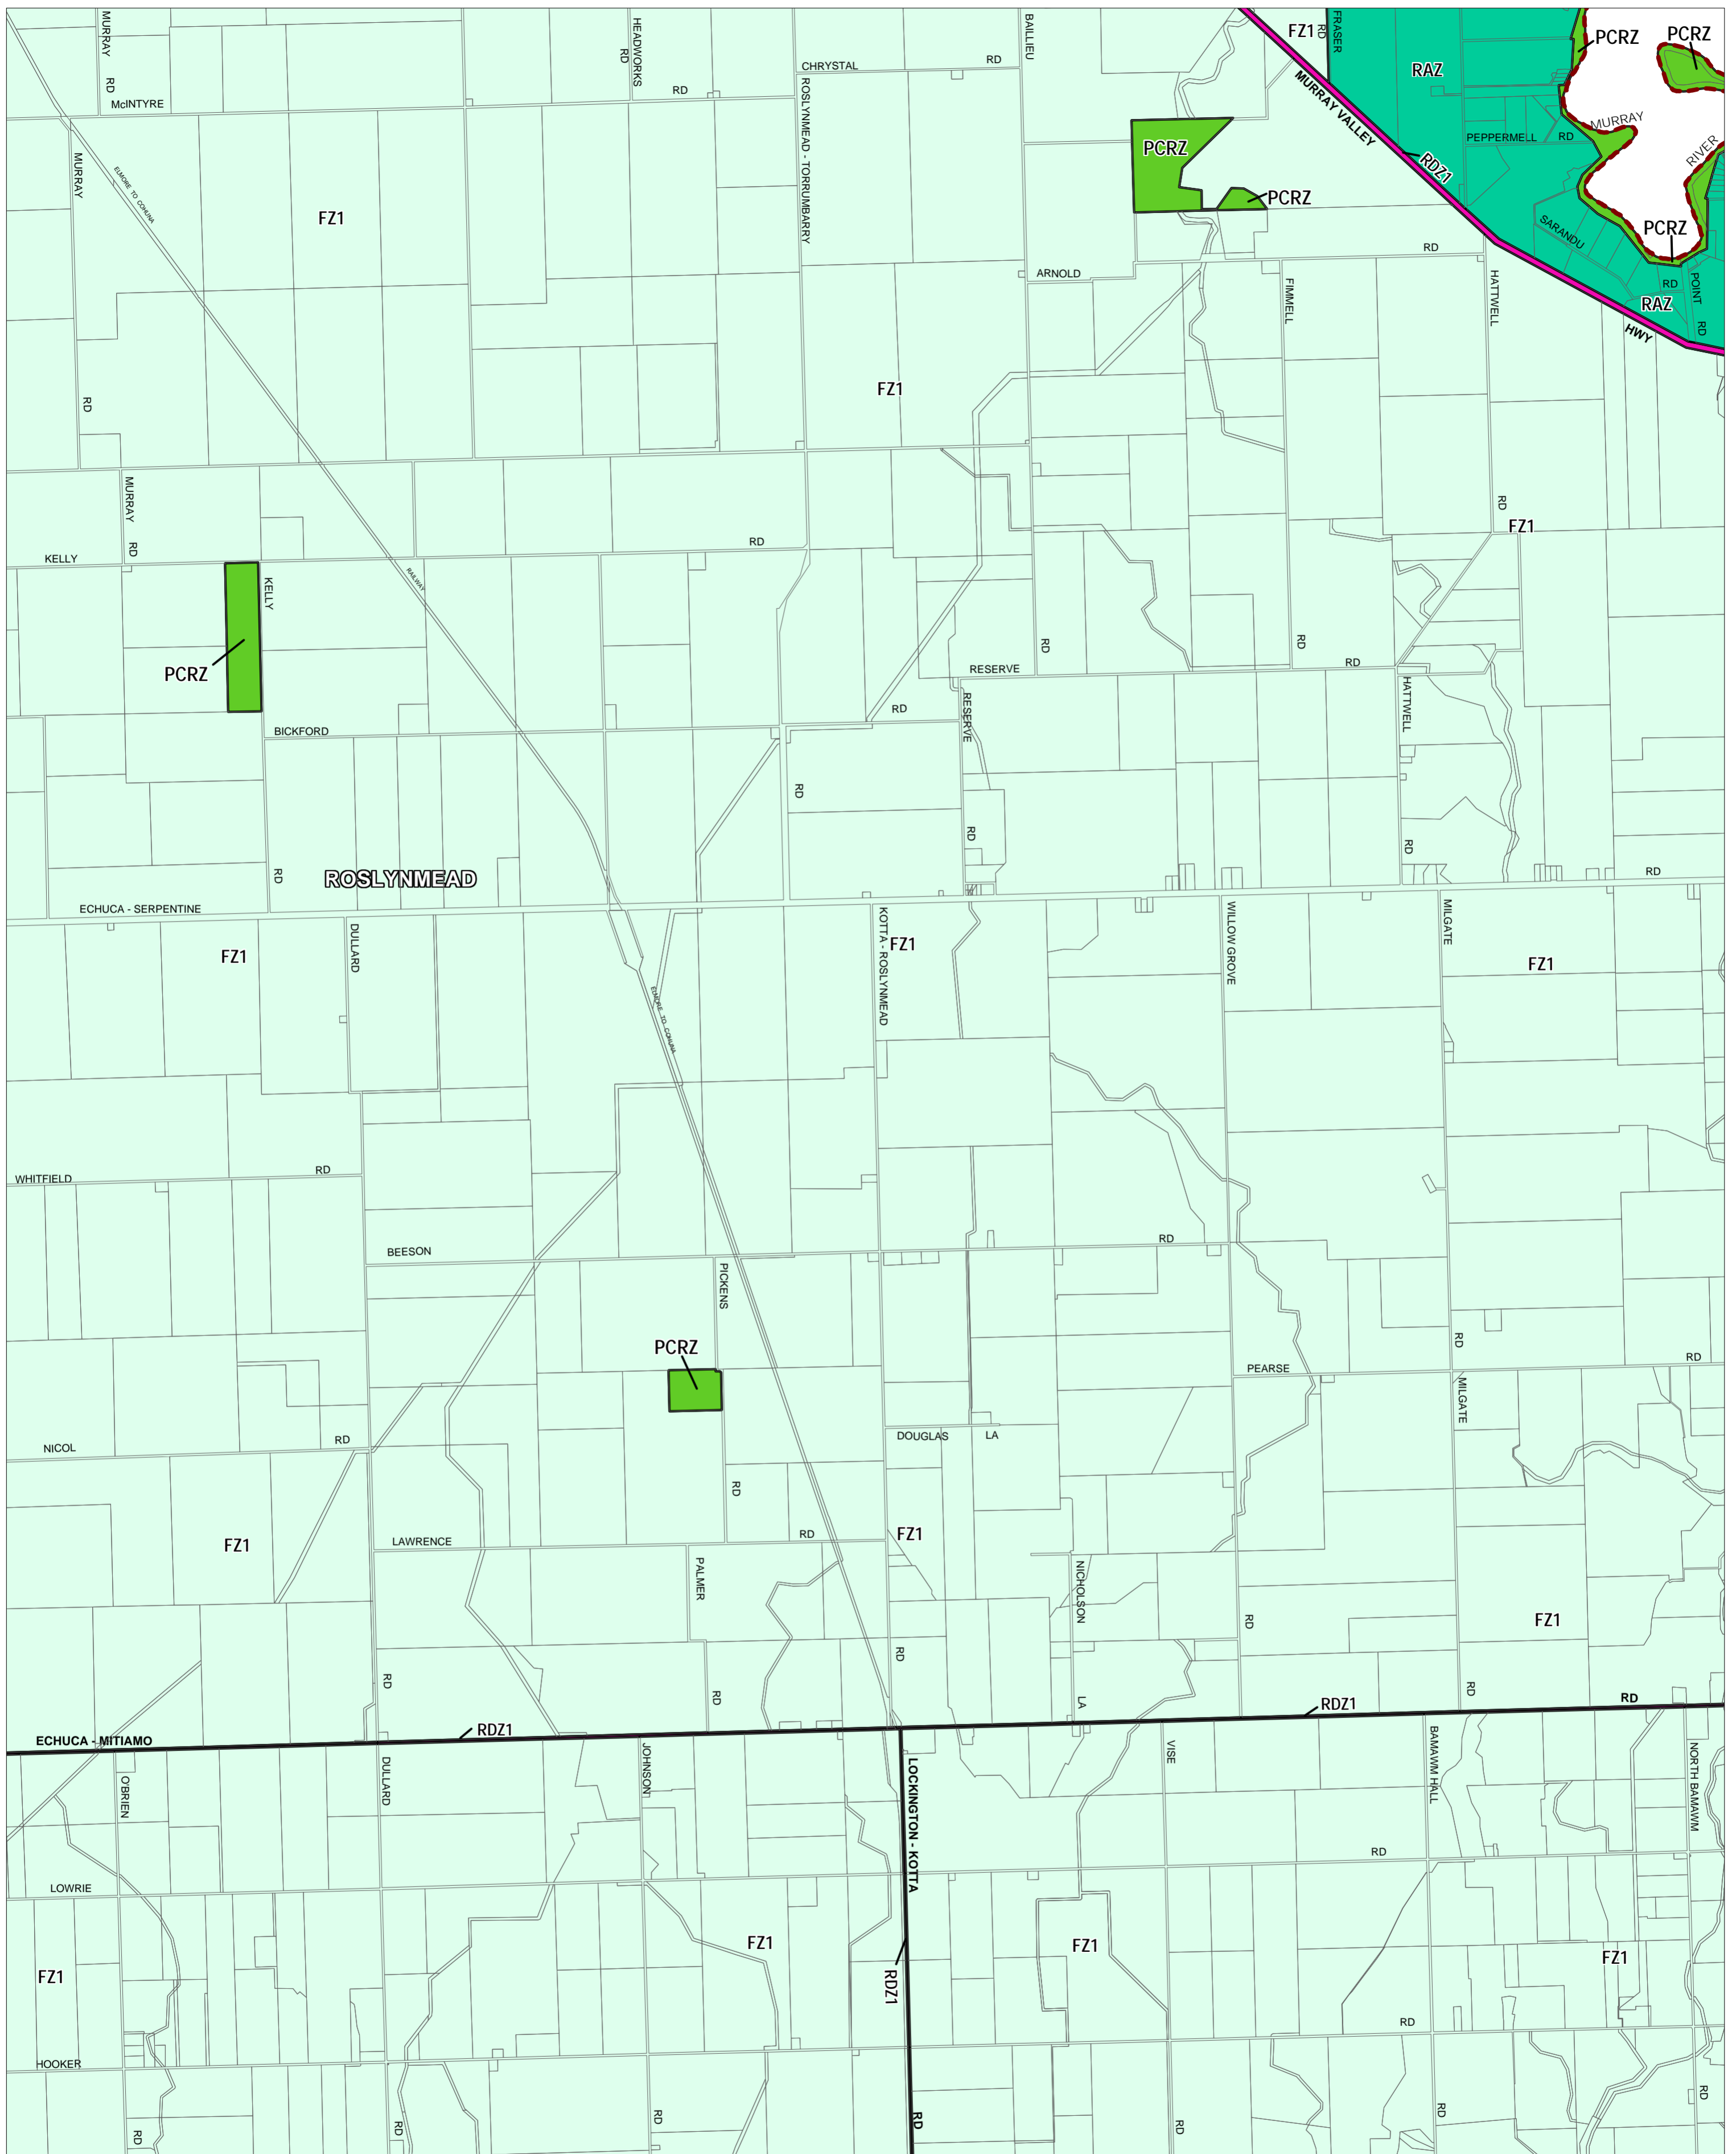

CAMPASPE PLANNING SCHEME - LOCAL PROVISION

1. **Public Land**
2. Public Conservation And Resource Zone
   - Road Zone - Category 1
3. **Rural**
4. Farming Zone - Schedule 1
   - Rural Activity Zone

Printed: 13/9/2013

AMENDMENT C69