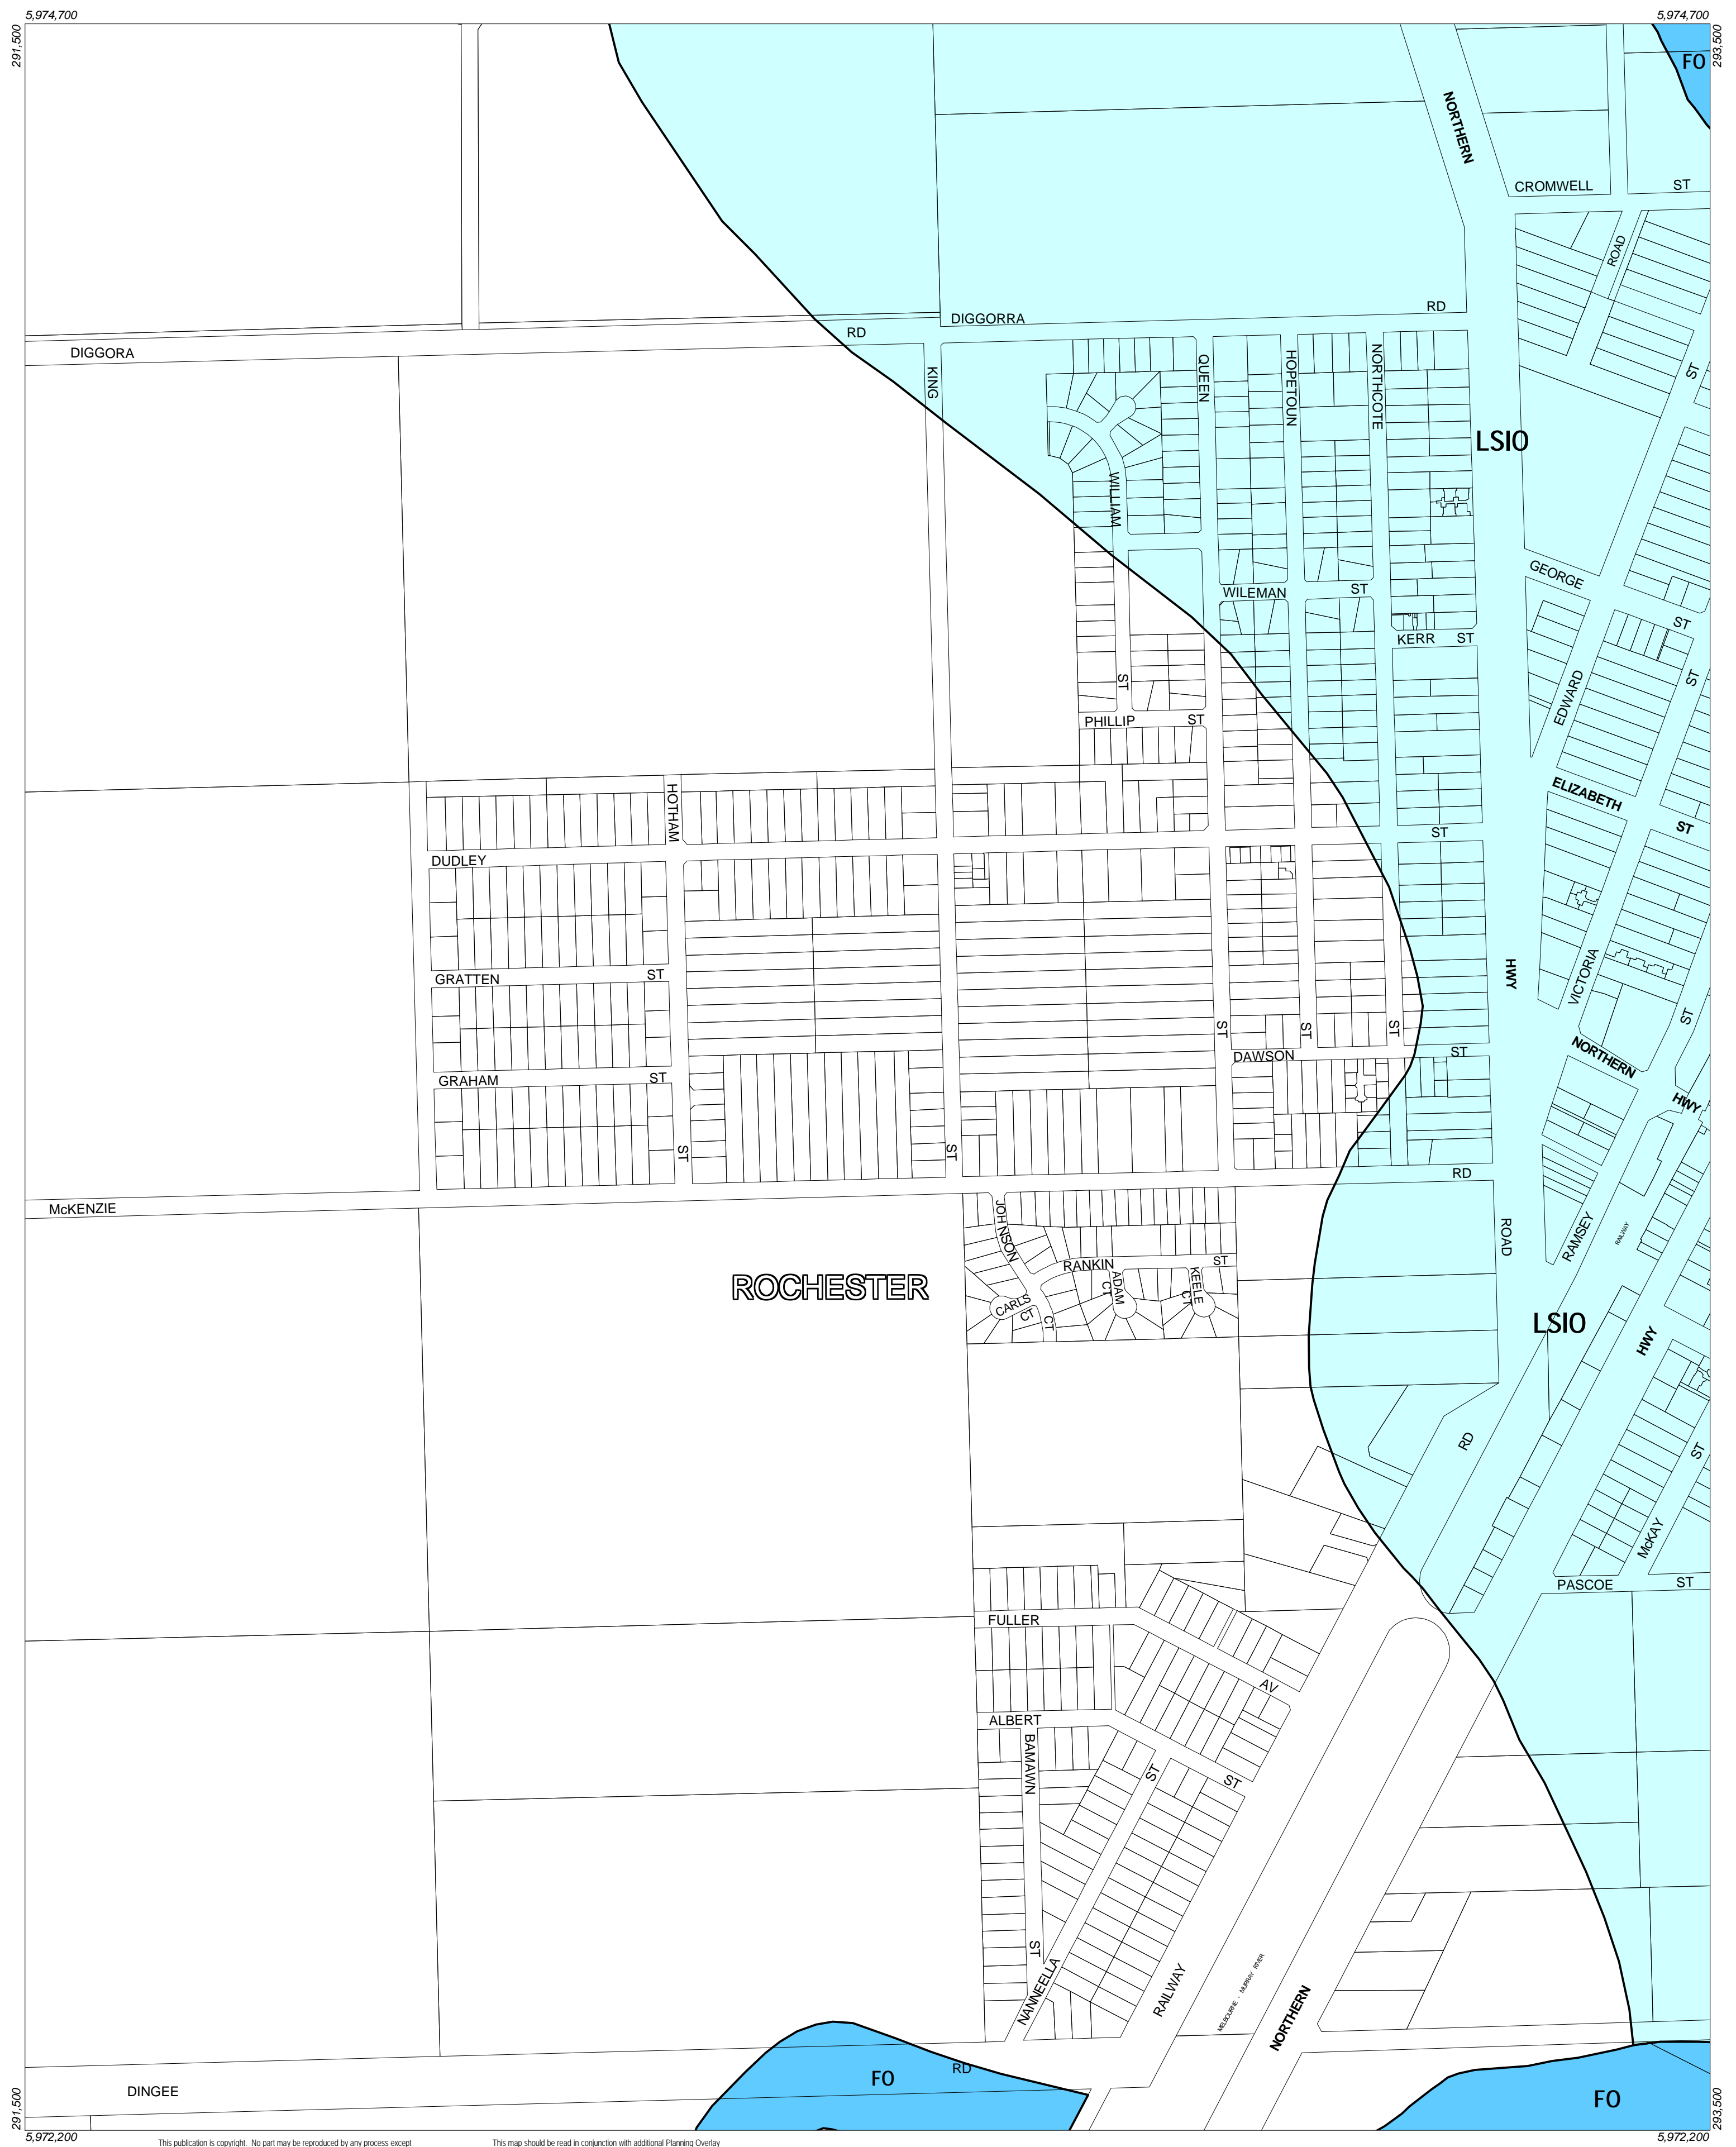

CAMPASPE PLANNING SCHEME - LOCAL PROVISION

Overlays
FO Floodway Overlay
LSIO Land Subject To Inundation Overlay

Amendment C14 Pt.1
Printed: 3/1/2003