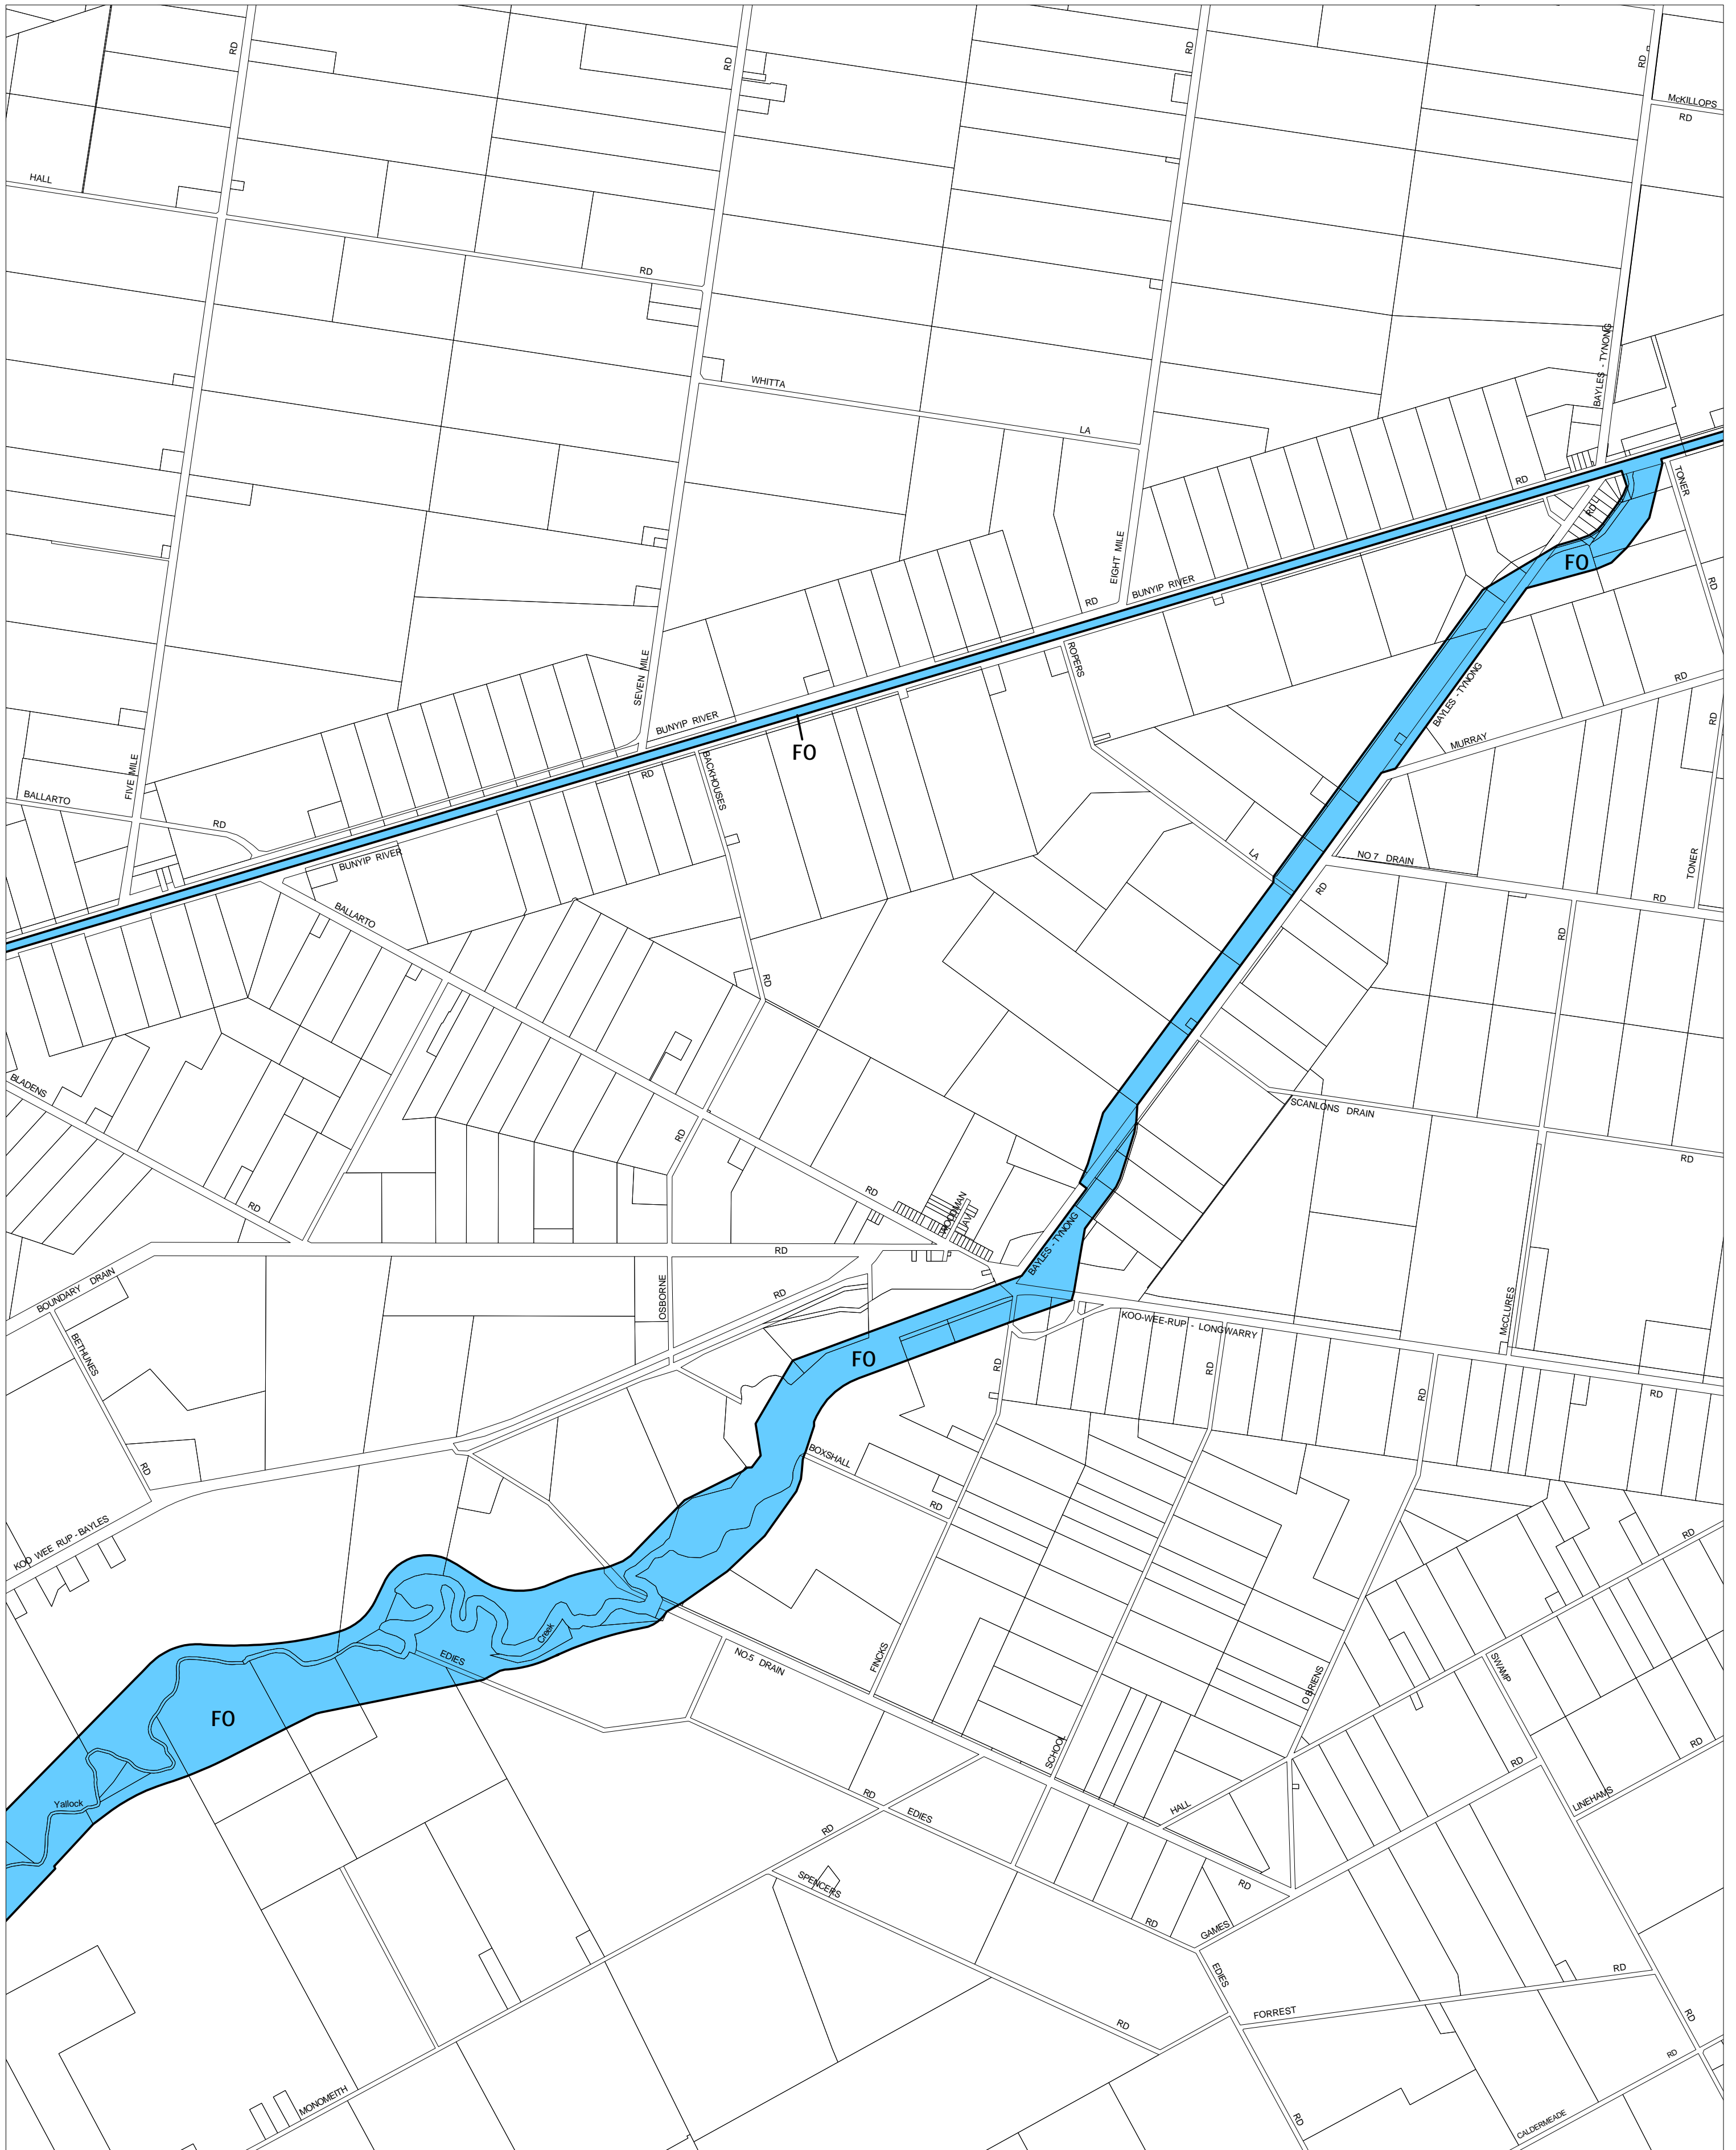

CARDINIA PLANNING SCHEME - LOCAL PROVISION

Overlays

FO Floodway Overlay

AUSTRALIAN MAP GRID ZONE 55

INDEX TO ADJOINING METRIC SERIES MAP

Printed: 13/7/2007