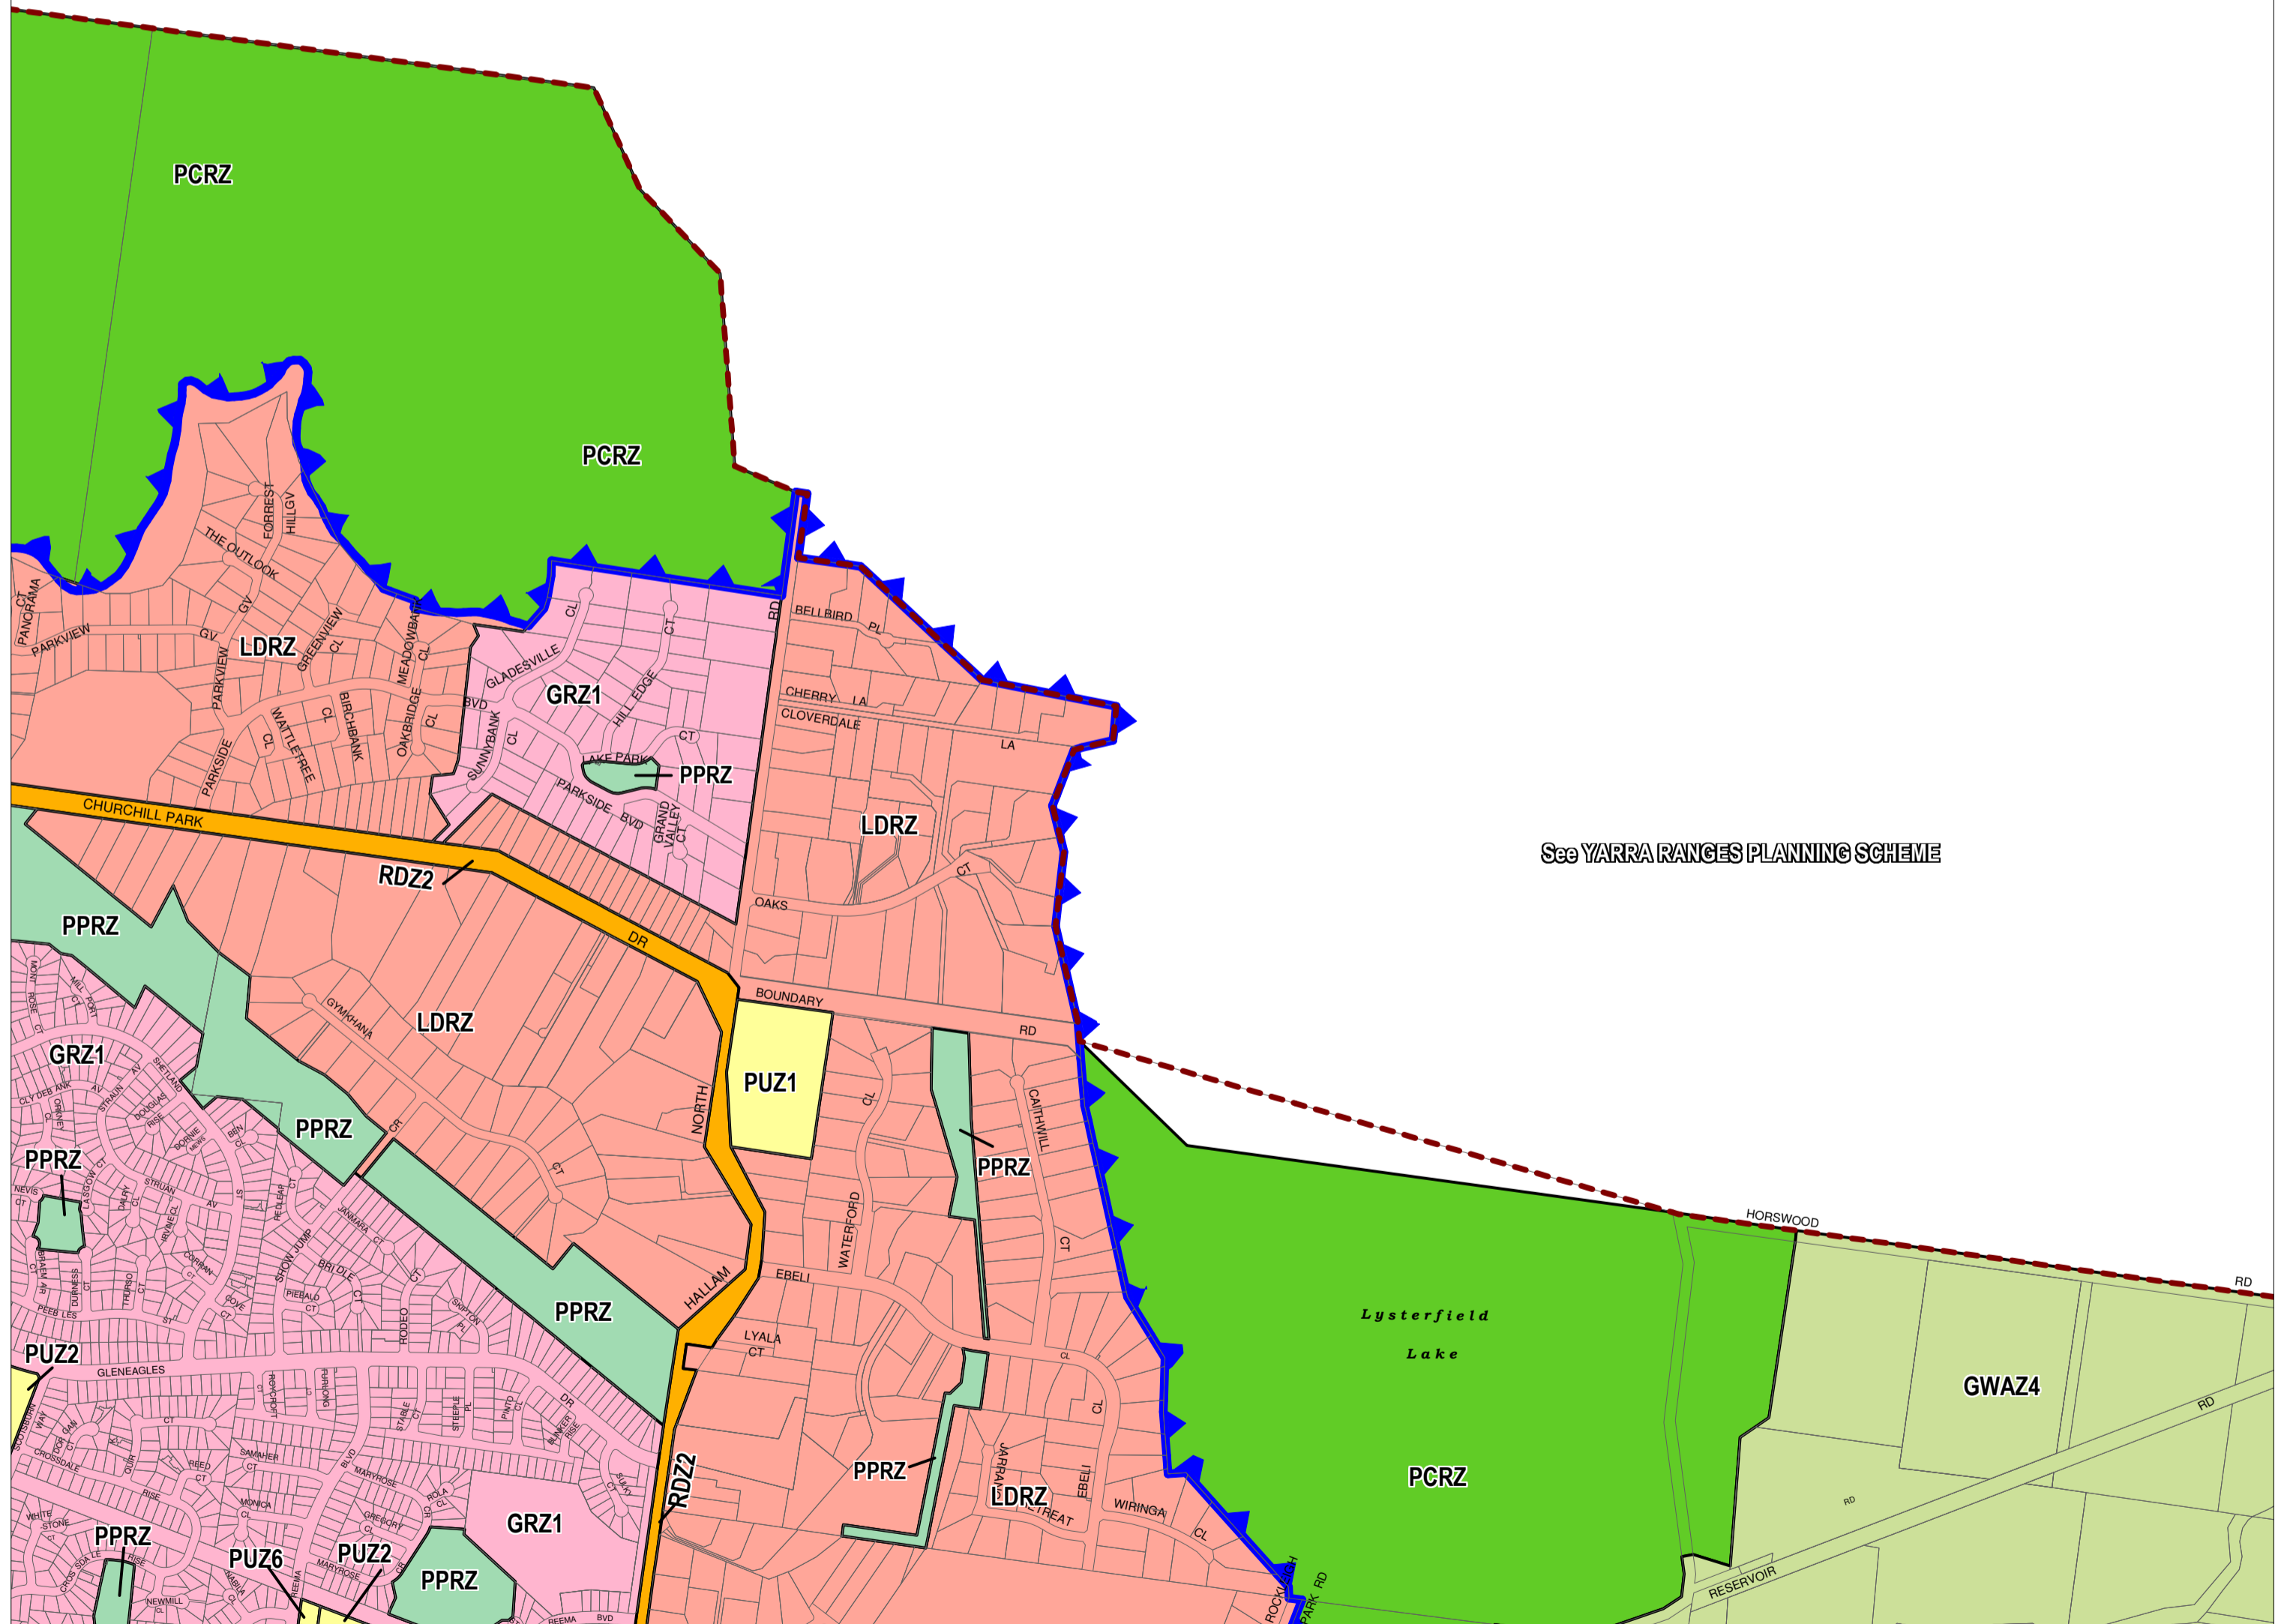

CASEY PLANNING SCHEME - LOCAL PROVISION

See KNOX PLANNING SCHEME

See YARRA RANGES PLANNING SCHEME

Public Land		Residential	
	Public Conservation And Resource Zone		Low Density Residential Zone
	Public Park And Recreation Zone		Green Wedge A Zone - Schedule 4
	Public Use Zone - Education		
	Public Use Zone - Local Government		
	Public Use Zone - Service And Utility		
	Road Zone - Category 2		
	General Residential Zone - Schedule 1		

INDEX TO ADJOINING METRIC SERIES MAP

1	2	3
4	5	6
7	8	9
10	11	12
13	14	15
16	17	18
19	20	21
22	23	24

Printed: 13/6/2014

AMENDMENT C195