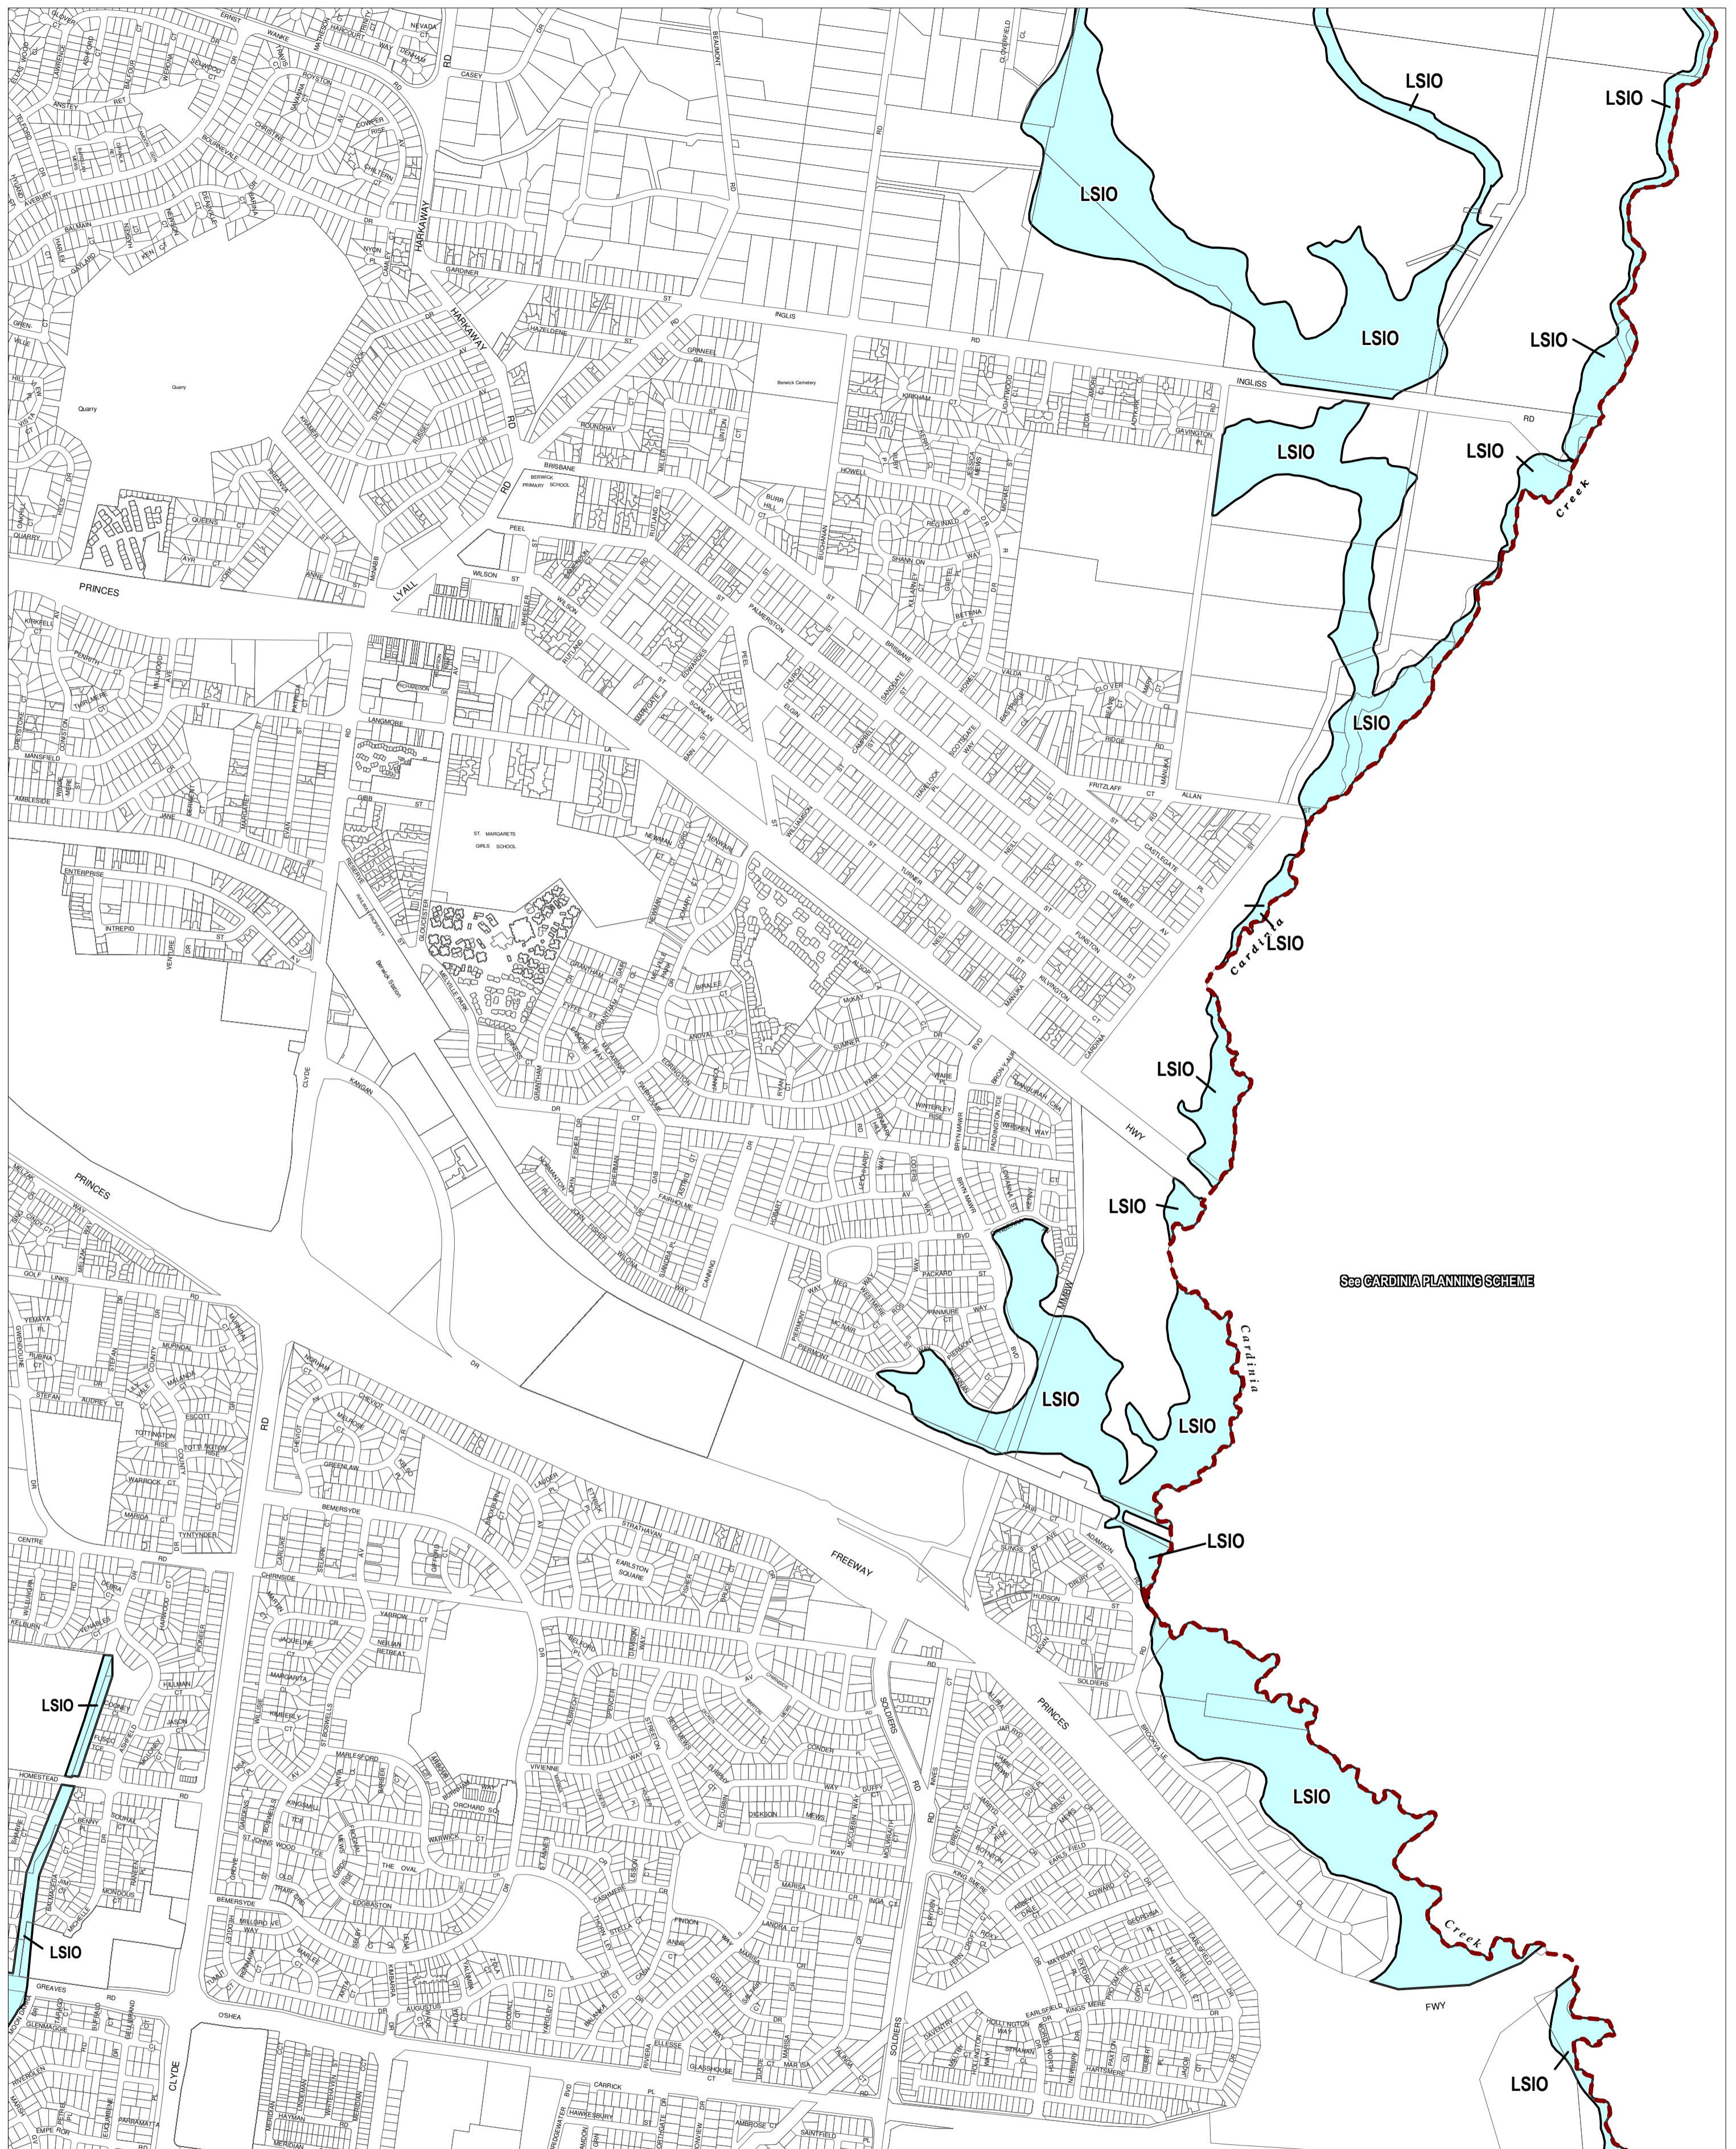

CASEY PLANNING SCHEME - LOCAL PROVISION

Overlays

LSIO Land Subject to Inundation Overlay

INDEX TO ADJOINING METRIC SERIES MAP

1	2		
4	5	6	
7	8	9	
10	11	12	13
14	15	16	
17	18	19	20
21	22		

Printed: 12/6/2015

AMENDMENT C143