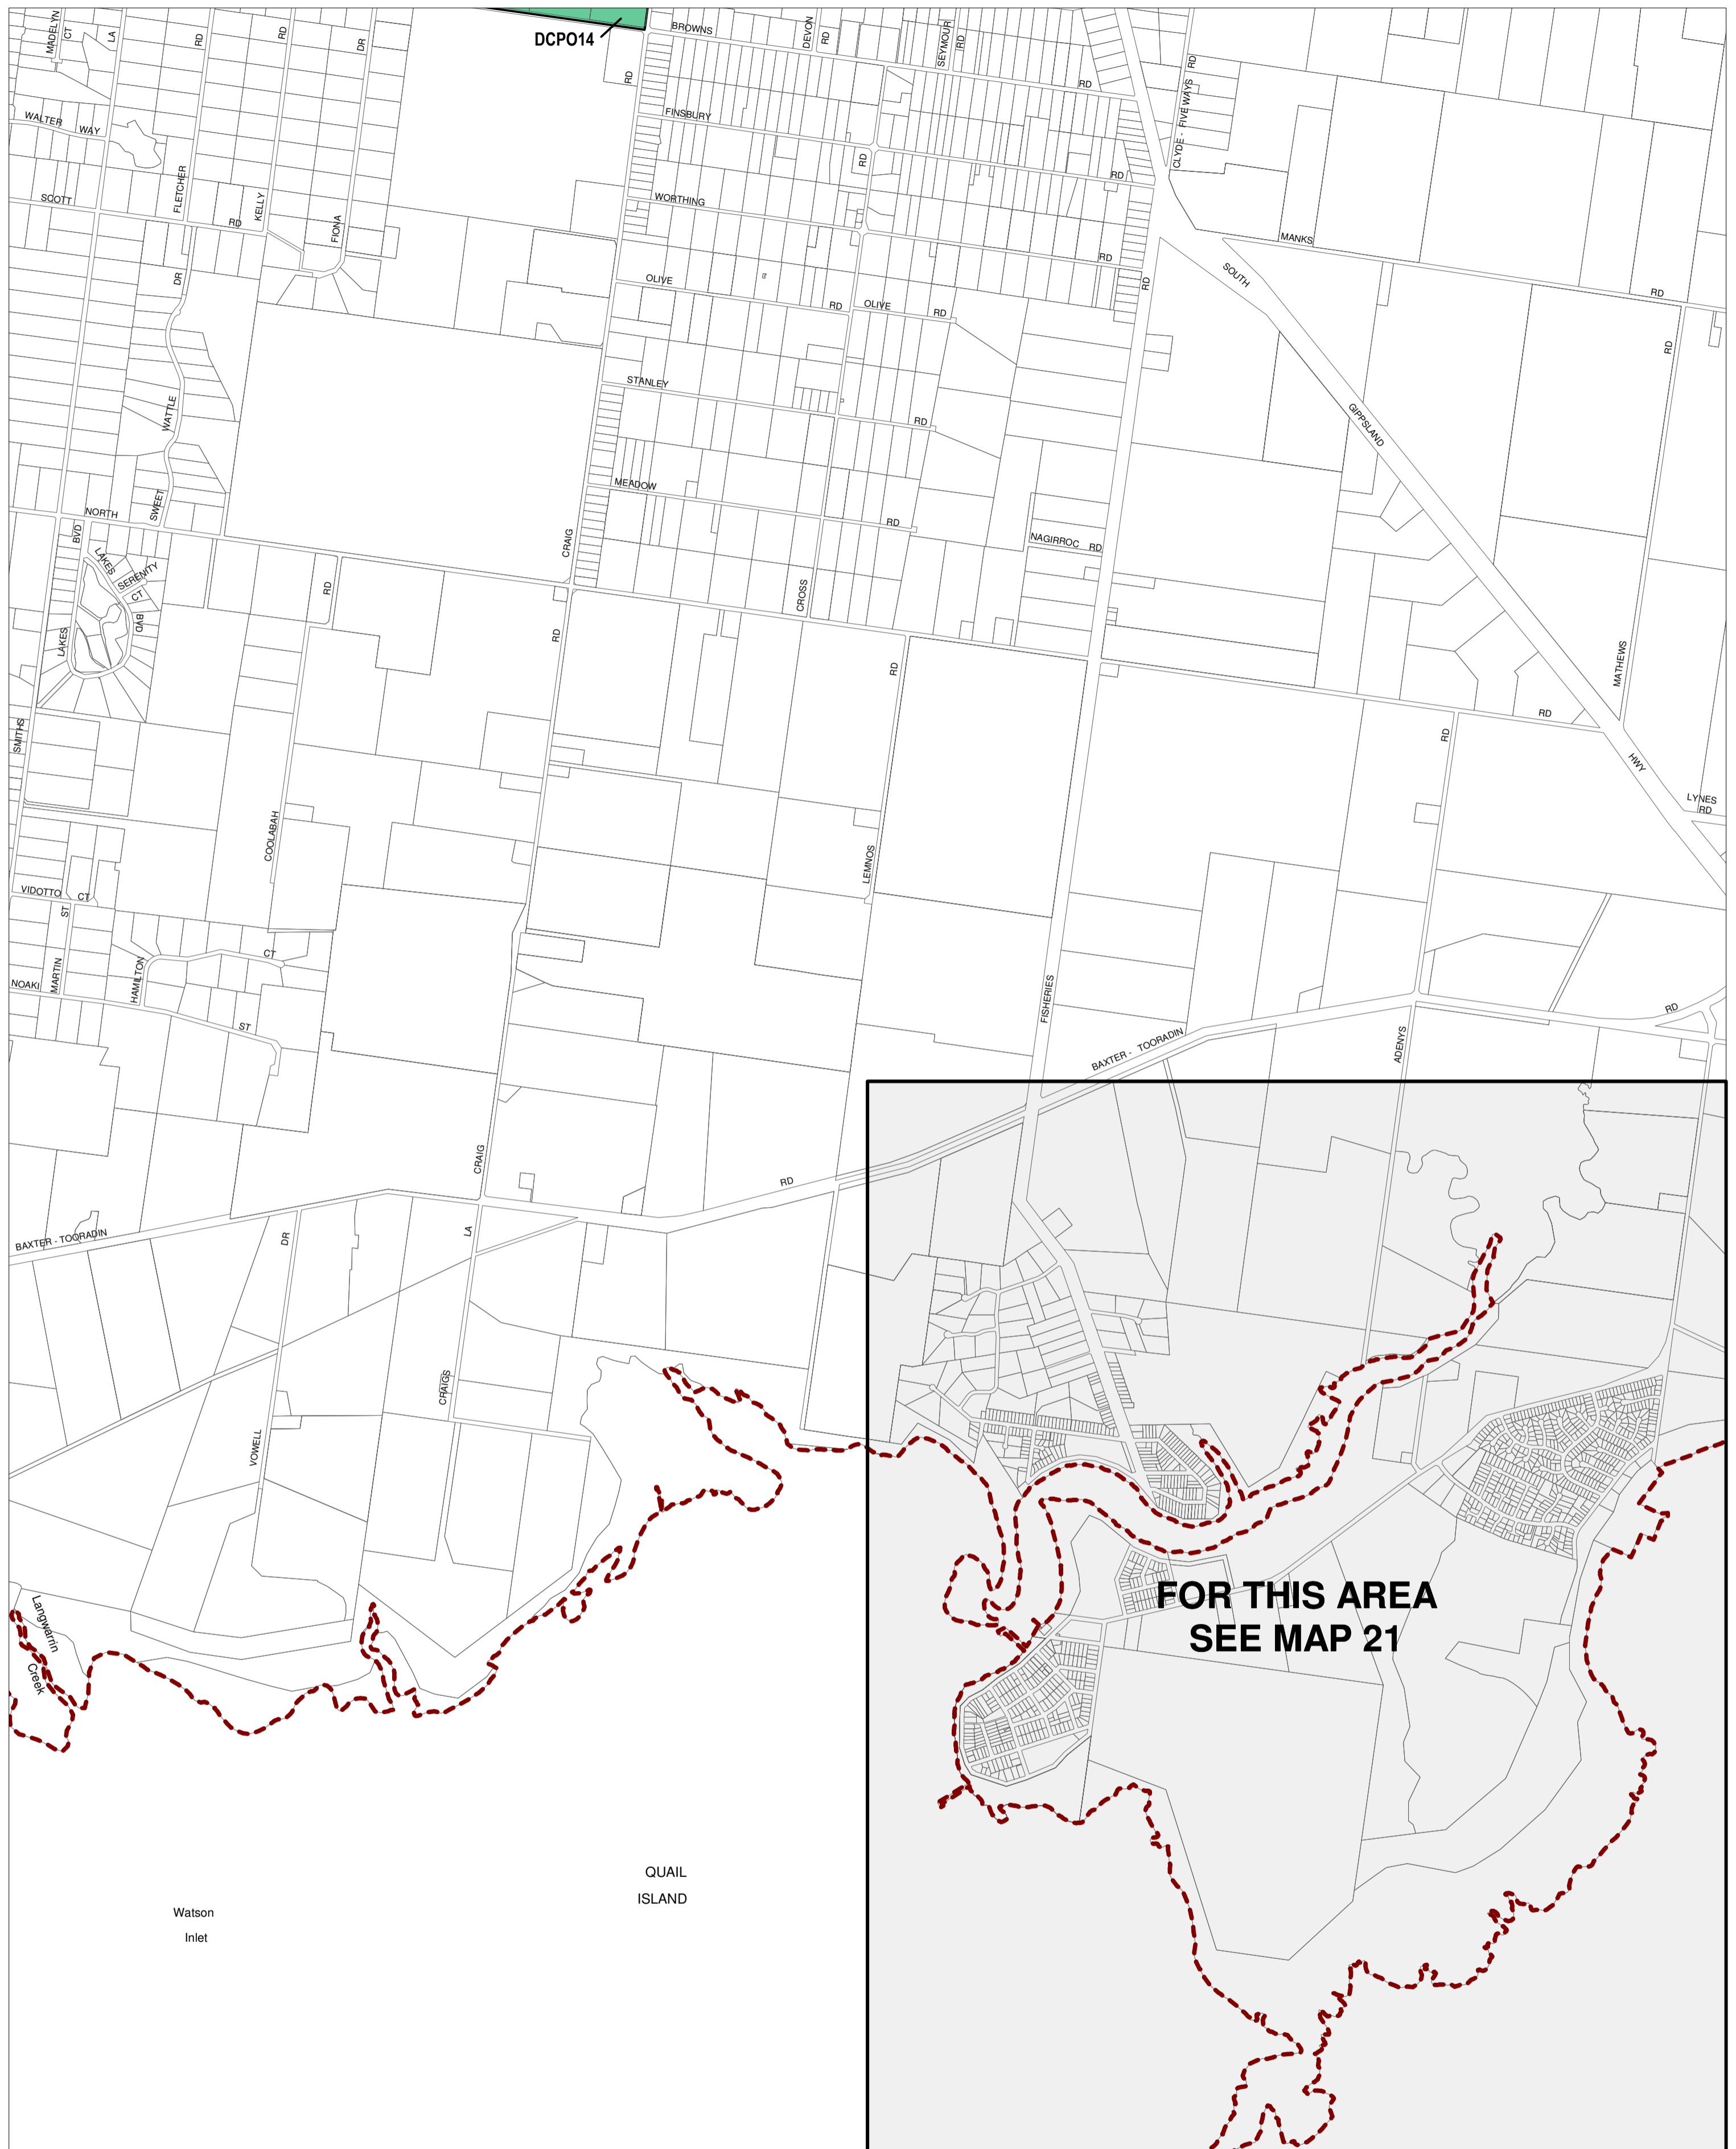

CASEY PLANNING SCHEME - LOCAL PROVISION

Overlays
Development Contributions Plan
Overlay - Schedule 14

INDEX TO ADJOINING METRIC SERIES MAP

1	2
4	5 6
7	8 9
10	11 12
14	15 16
17	18
20	22

Printed: 1/3/2013

AMENDMENT C133