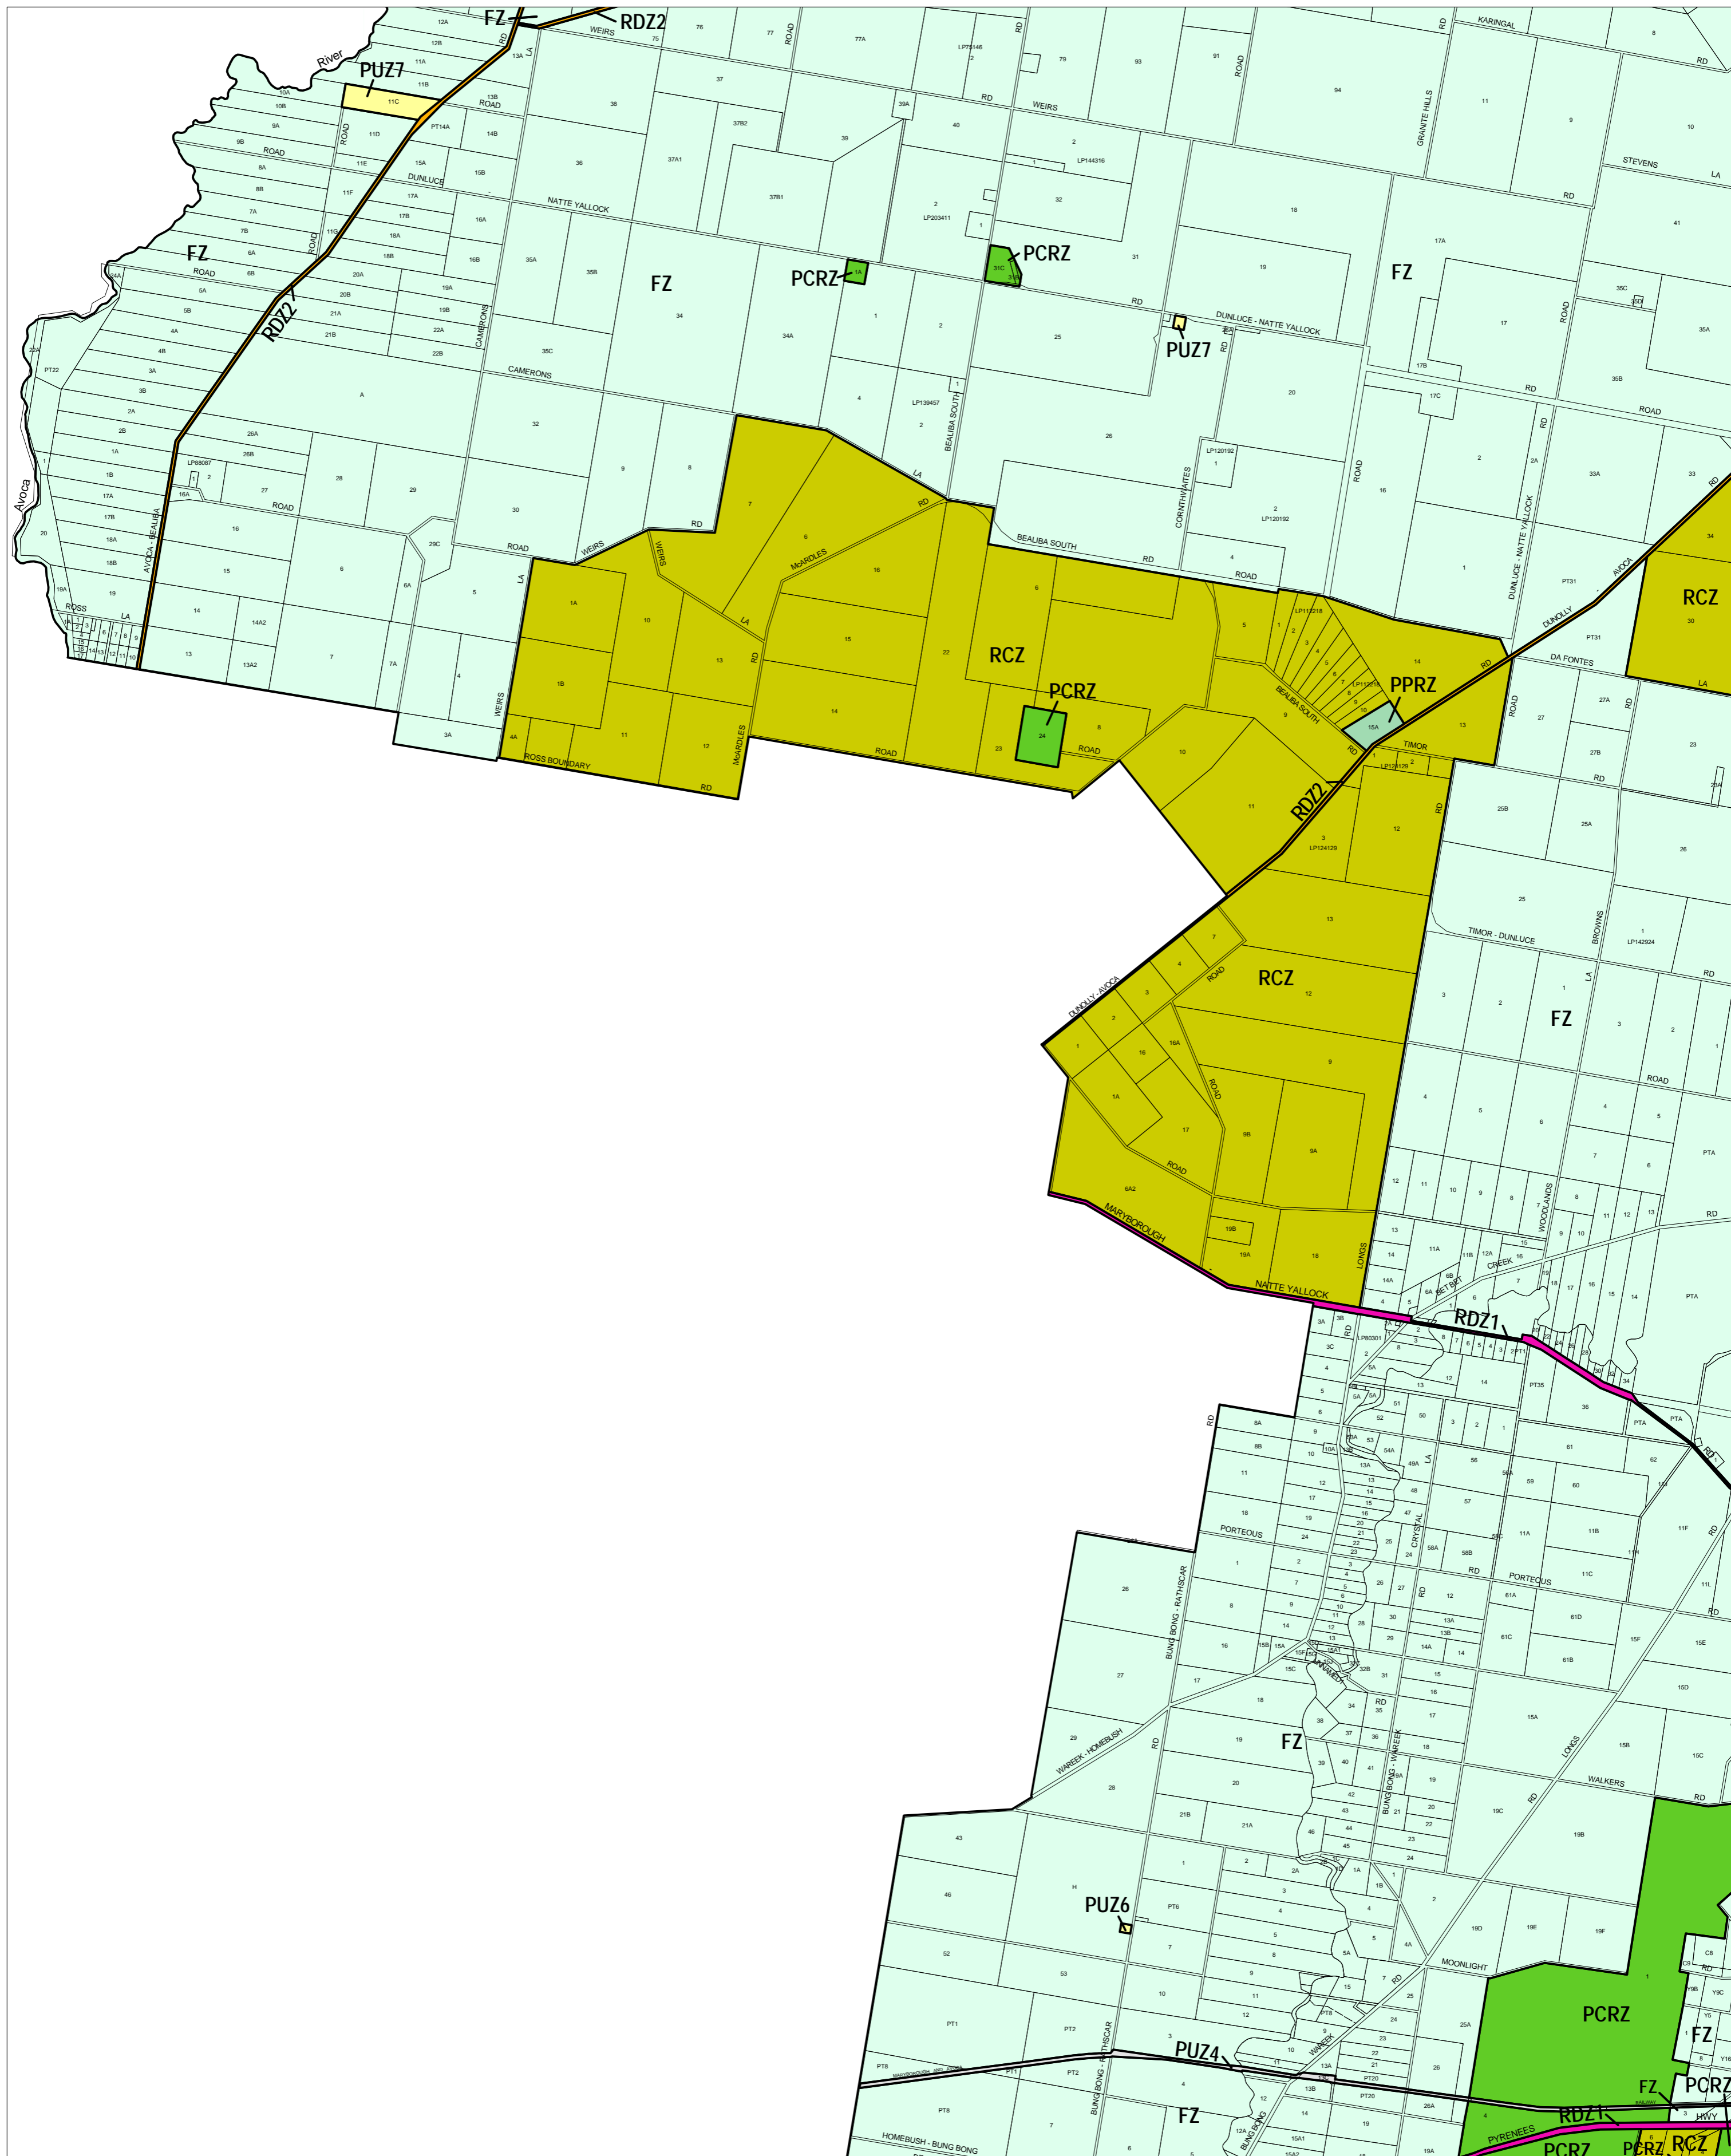

CENTRAL GOLDFIELDS PLANNING SCHEME - LOCAL PROVISION

Public Land	RCZ	Rural Conservation Zone
PCRZ		
PPRZ		
PUZ6		
PUZ7		
PUZ4		
RDZ1		
RDZ2		
Rural		
FZ		

AUSTRALIAN MAP GRID ZONE 54

Printed: 20/7/2006

AMENDMENT C9