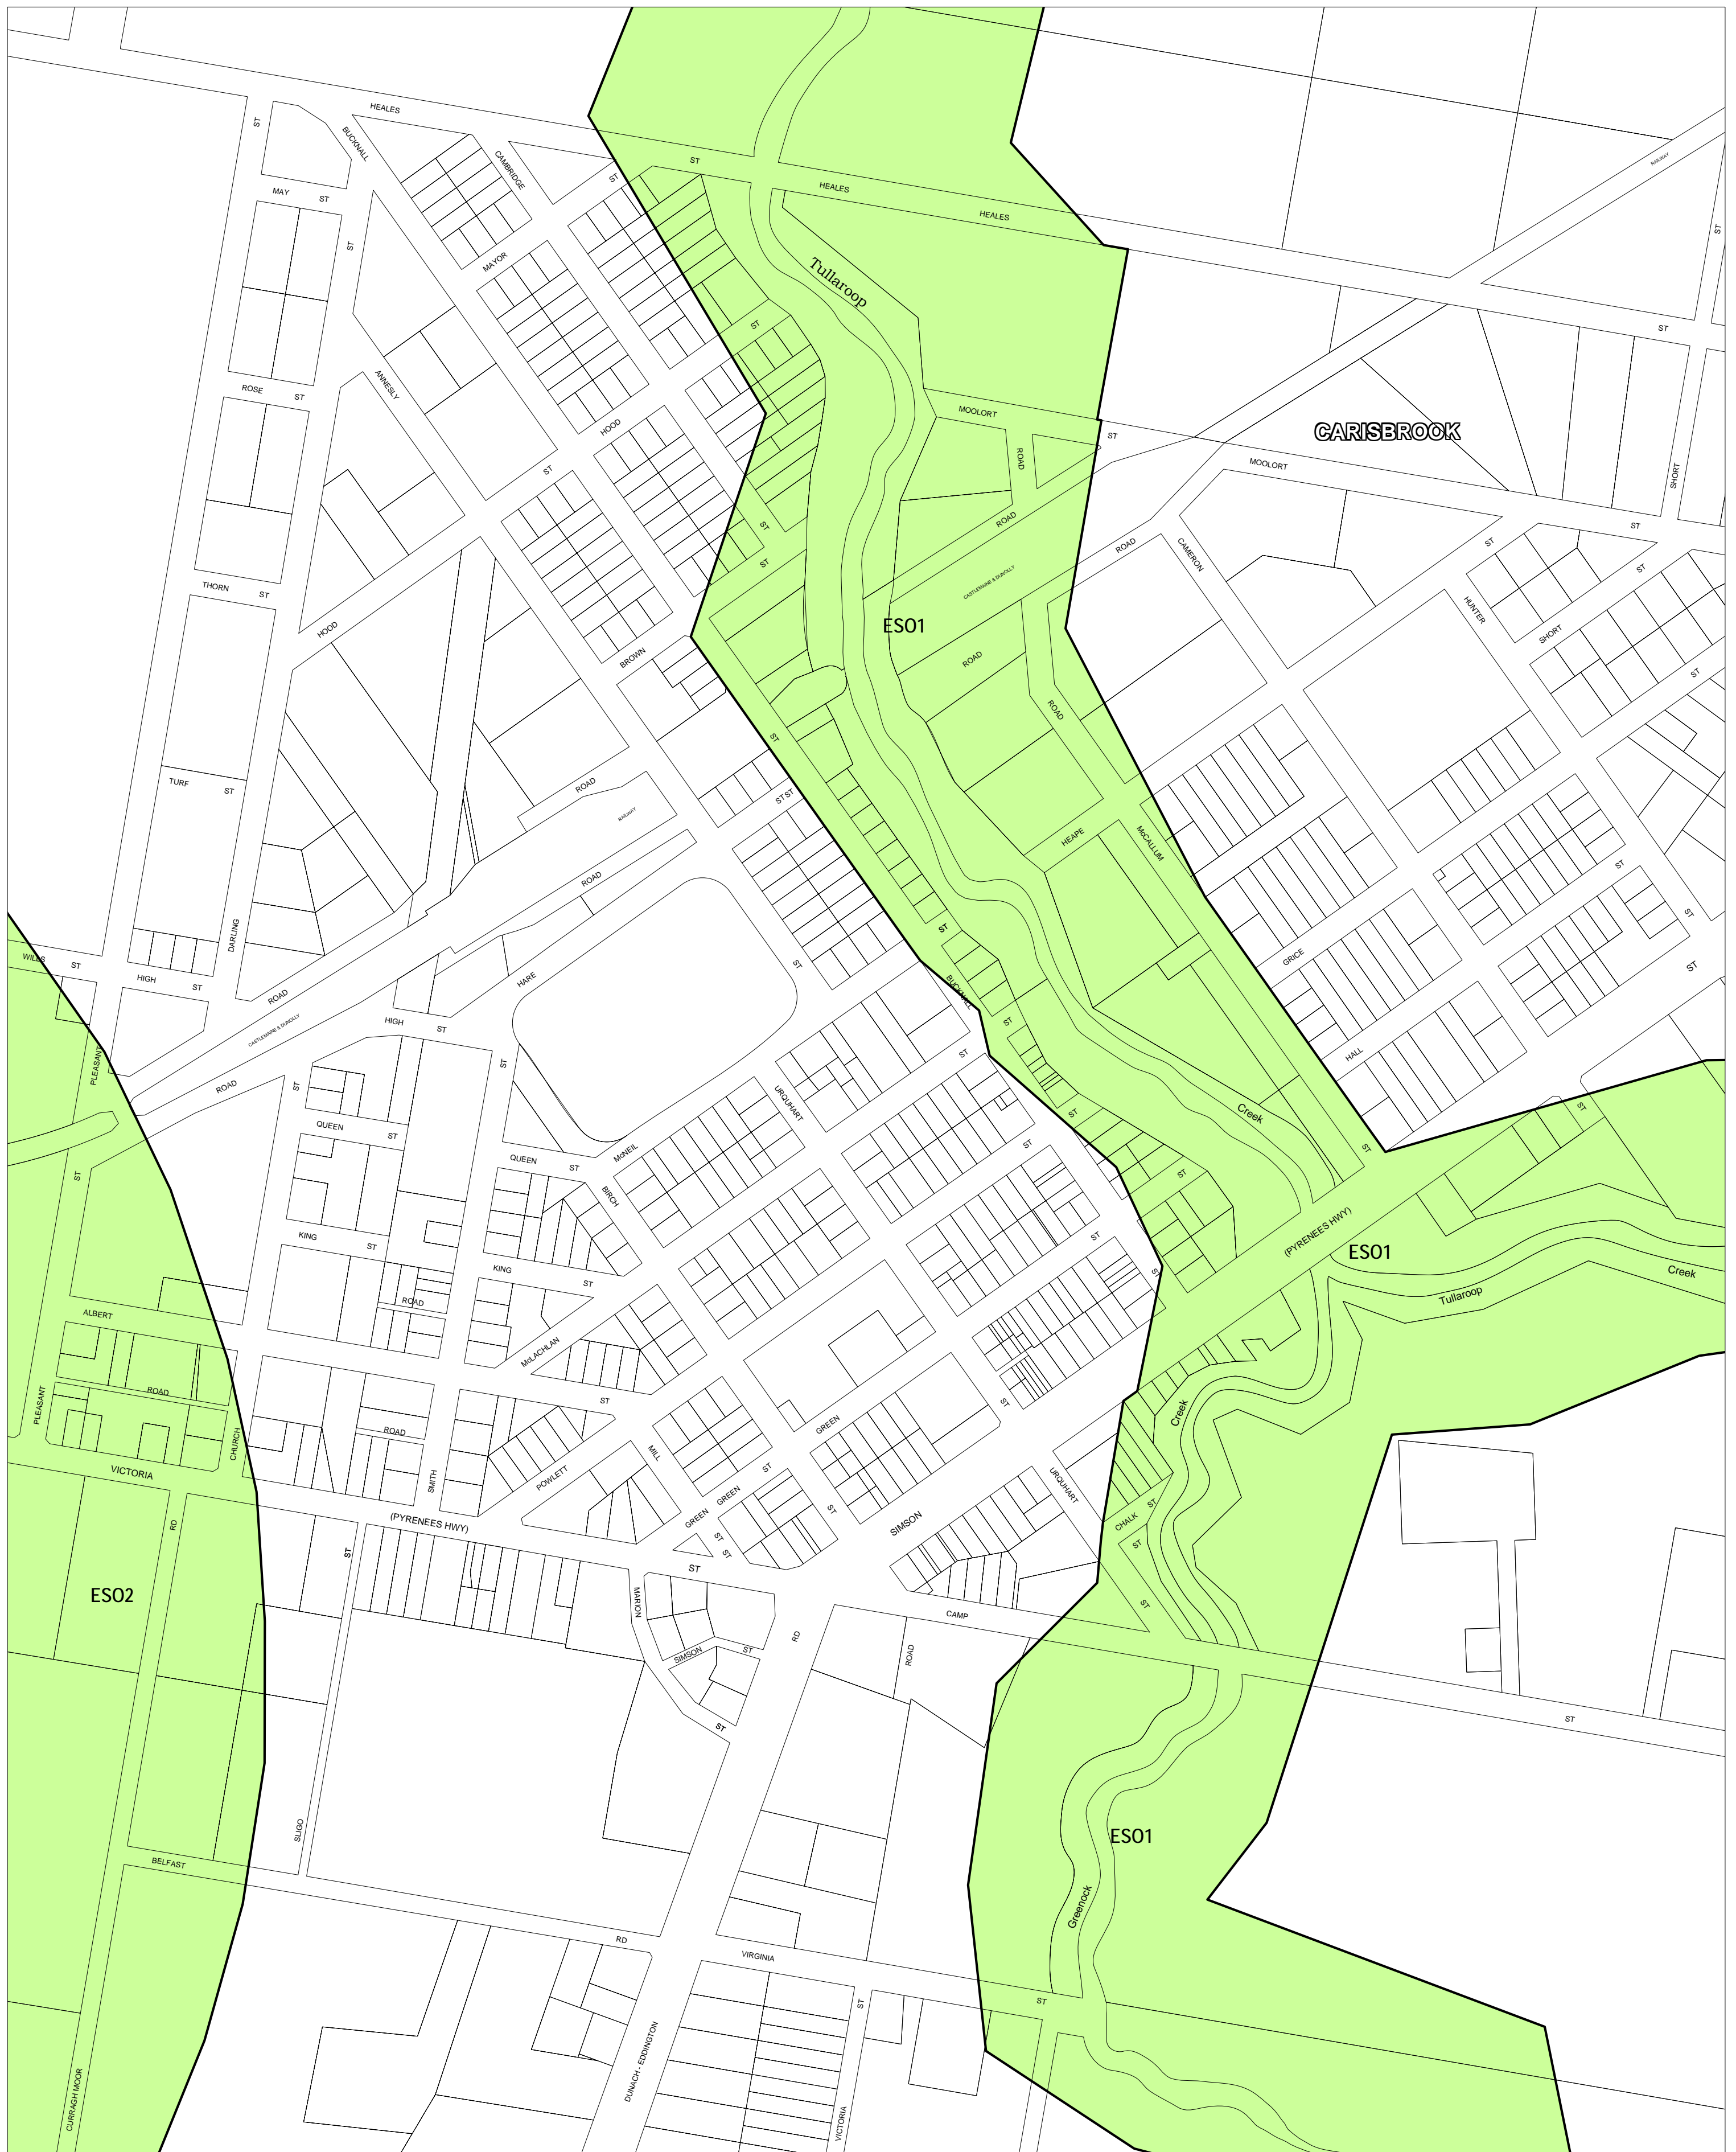

CENTRAL GOLDFIELDS PLANNING SCHEME - LOCAL PROVISION

Overlays

- ES01 Environmental Significance Overlay - Schedule 1
- ES02 Environmental Significance Overlay - Schedule 2

AUSTRALIAN MAP GRID ZONE 54

Printed: 13/9/2007