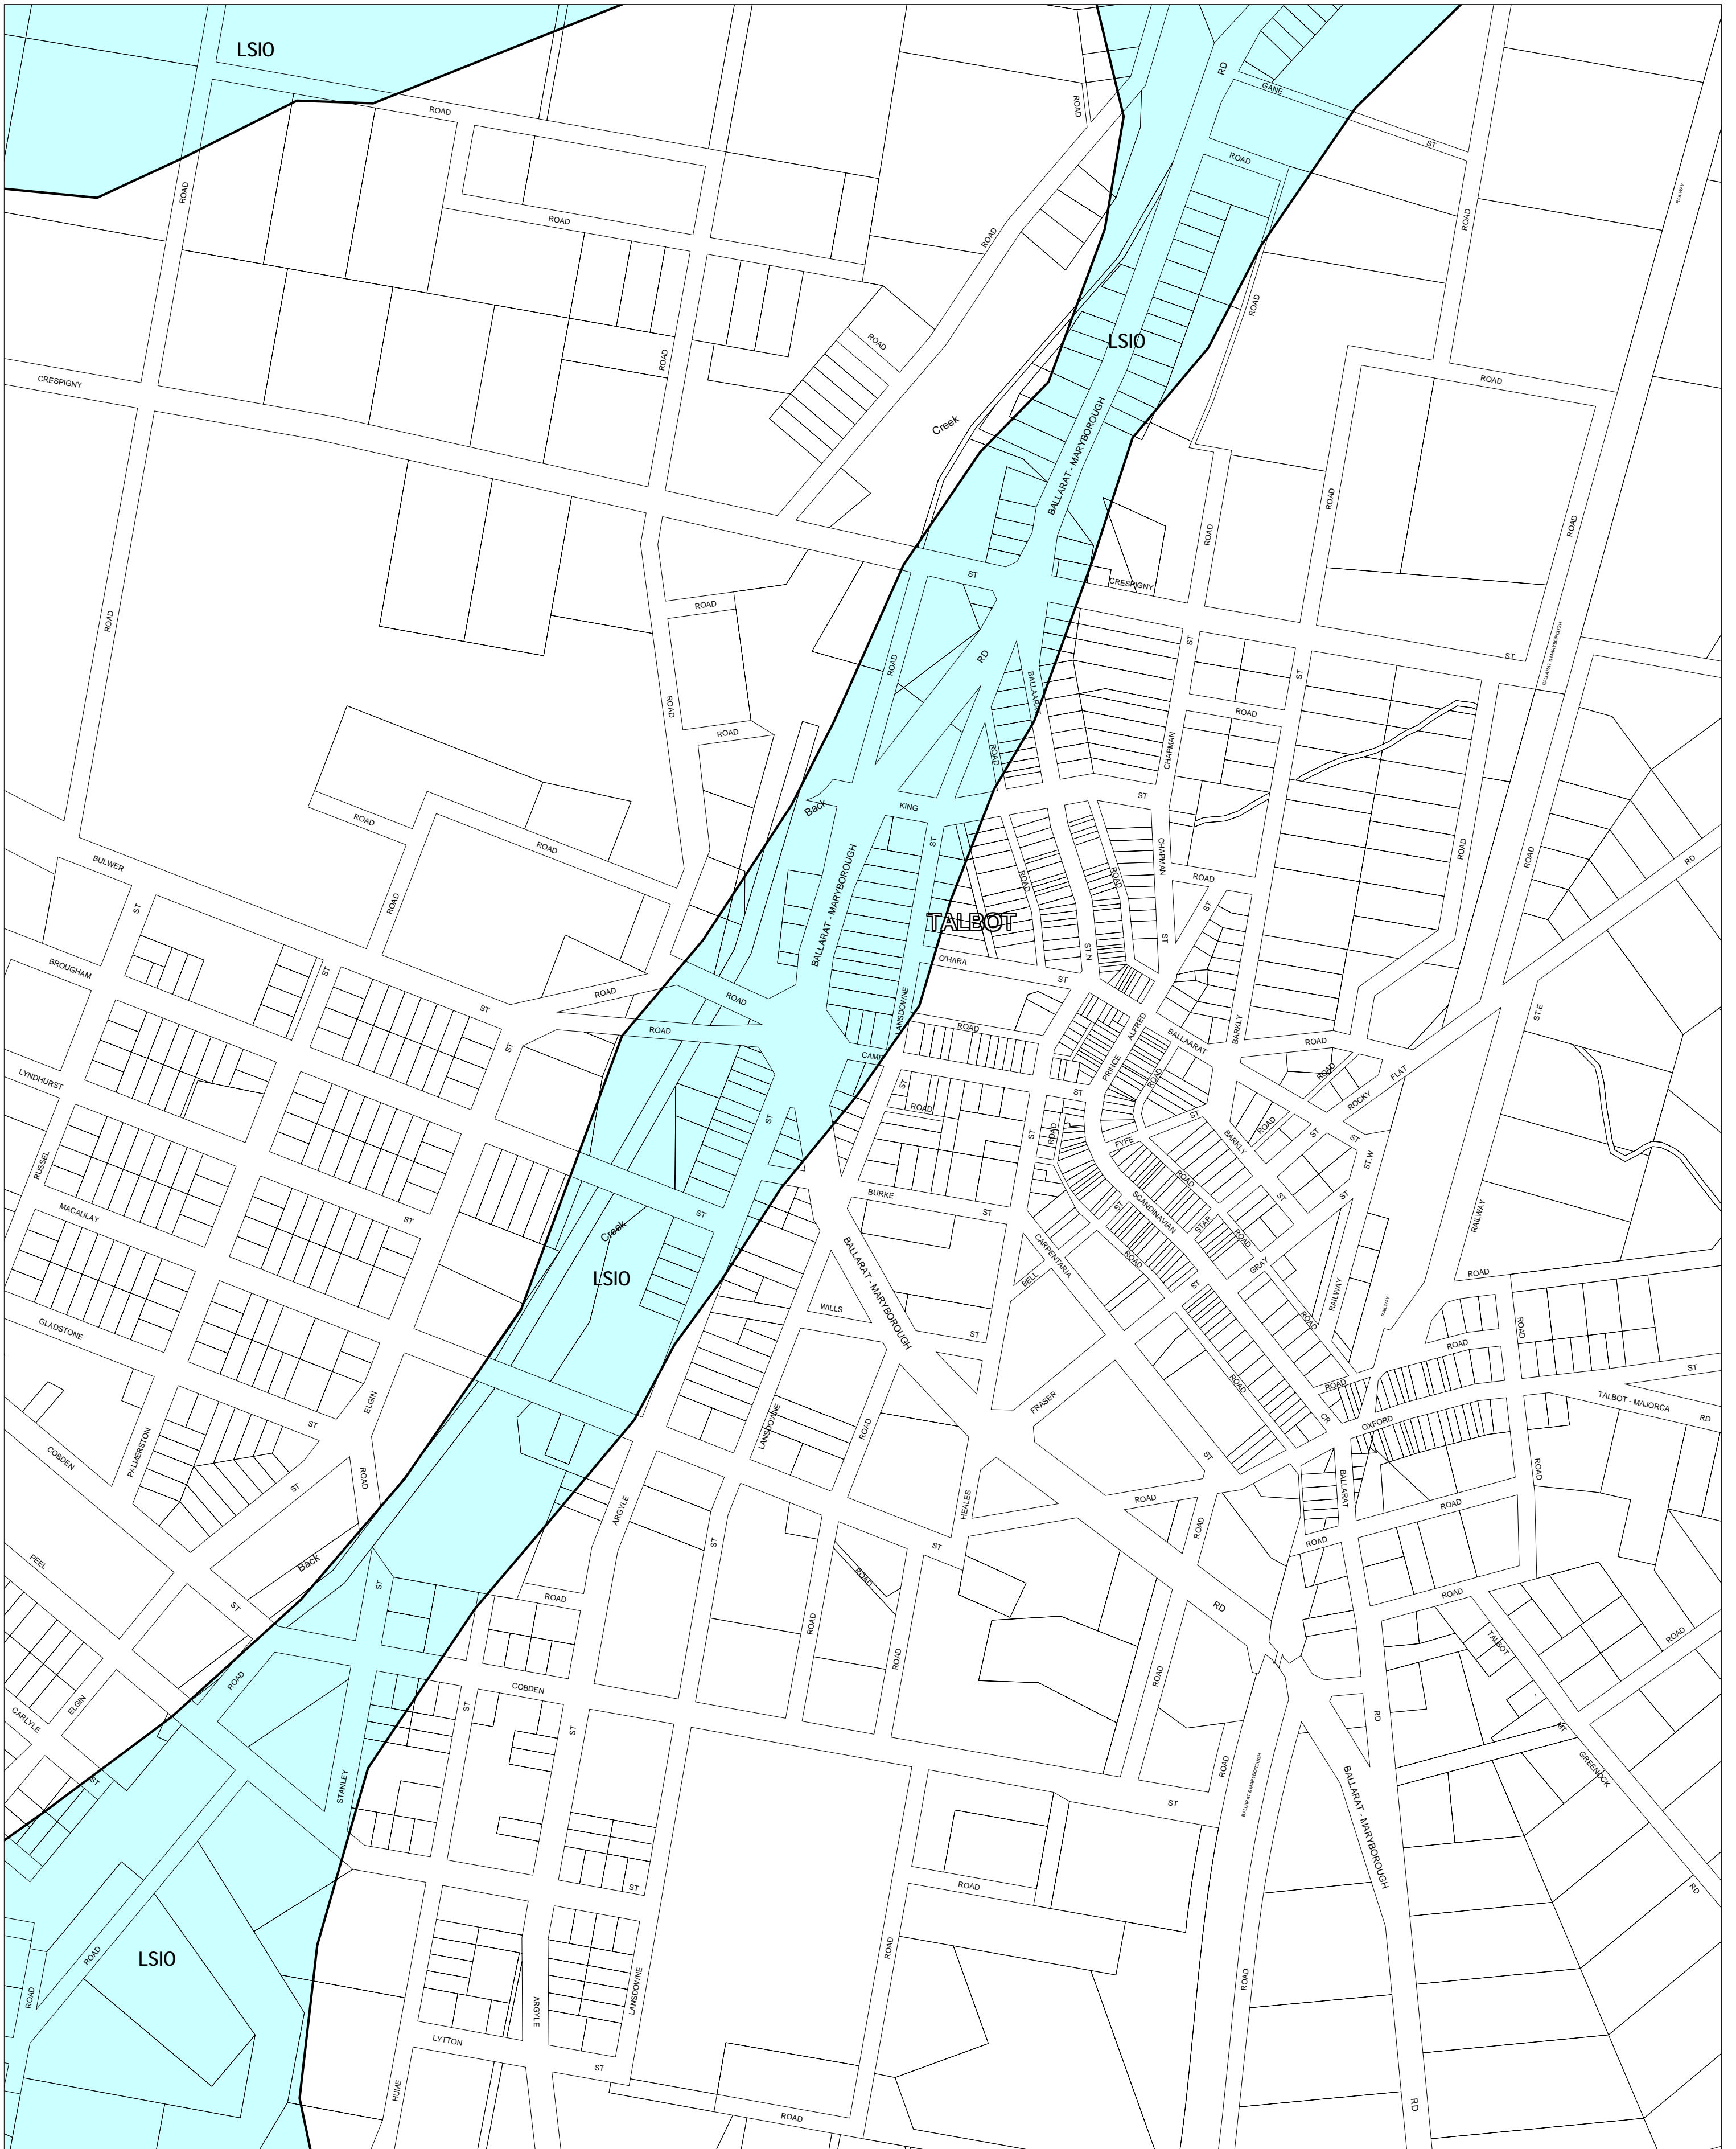

CENTRAL GOLDFIELDS PLANNING SCHEME - LOCAL PROVISION

Overlays

LSIO Land Subject to Inundation Overlay

Printed: 13/9/2007