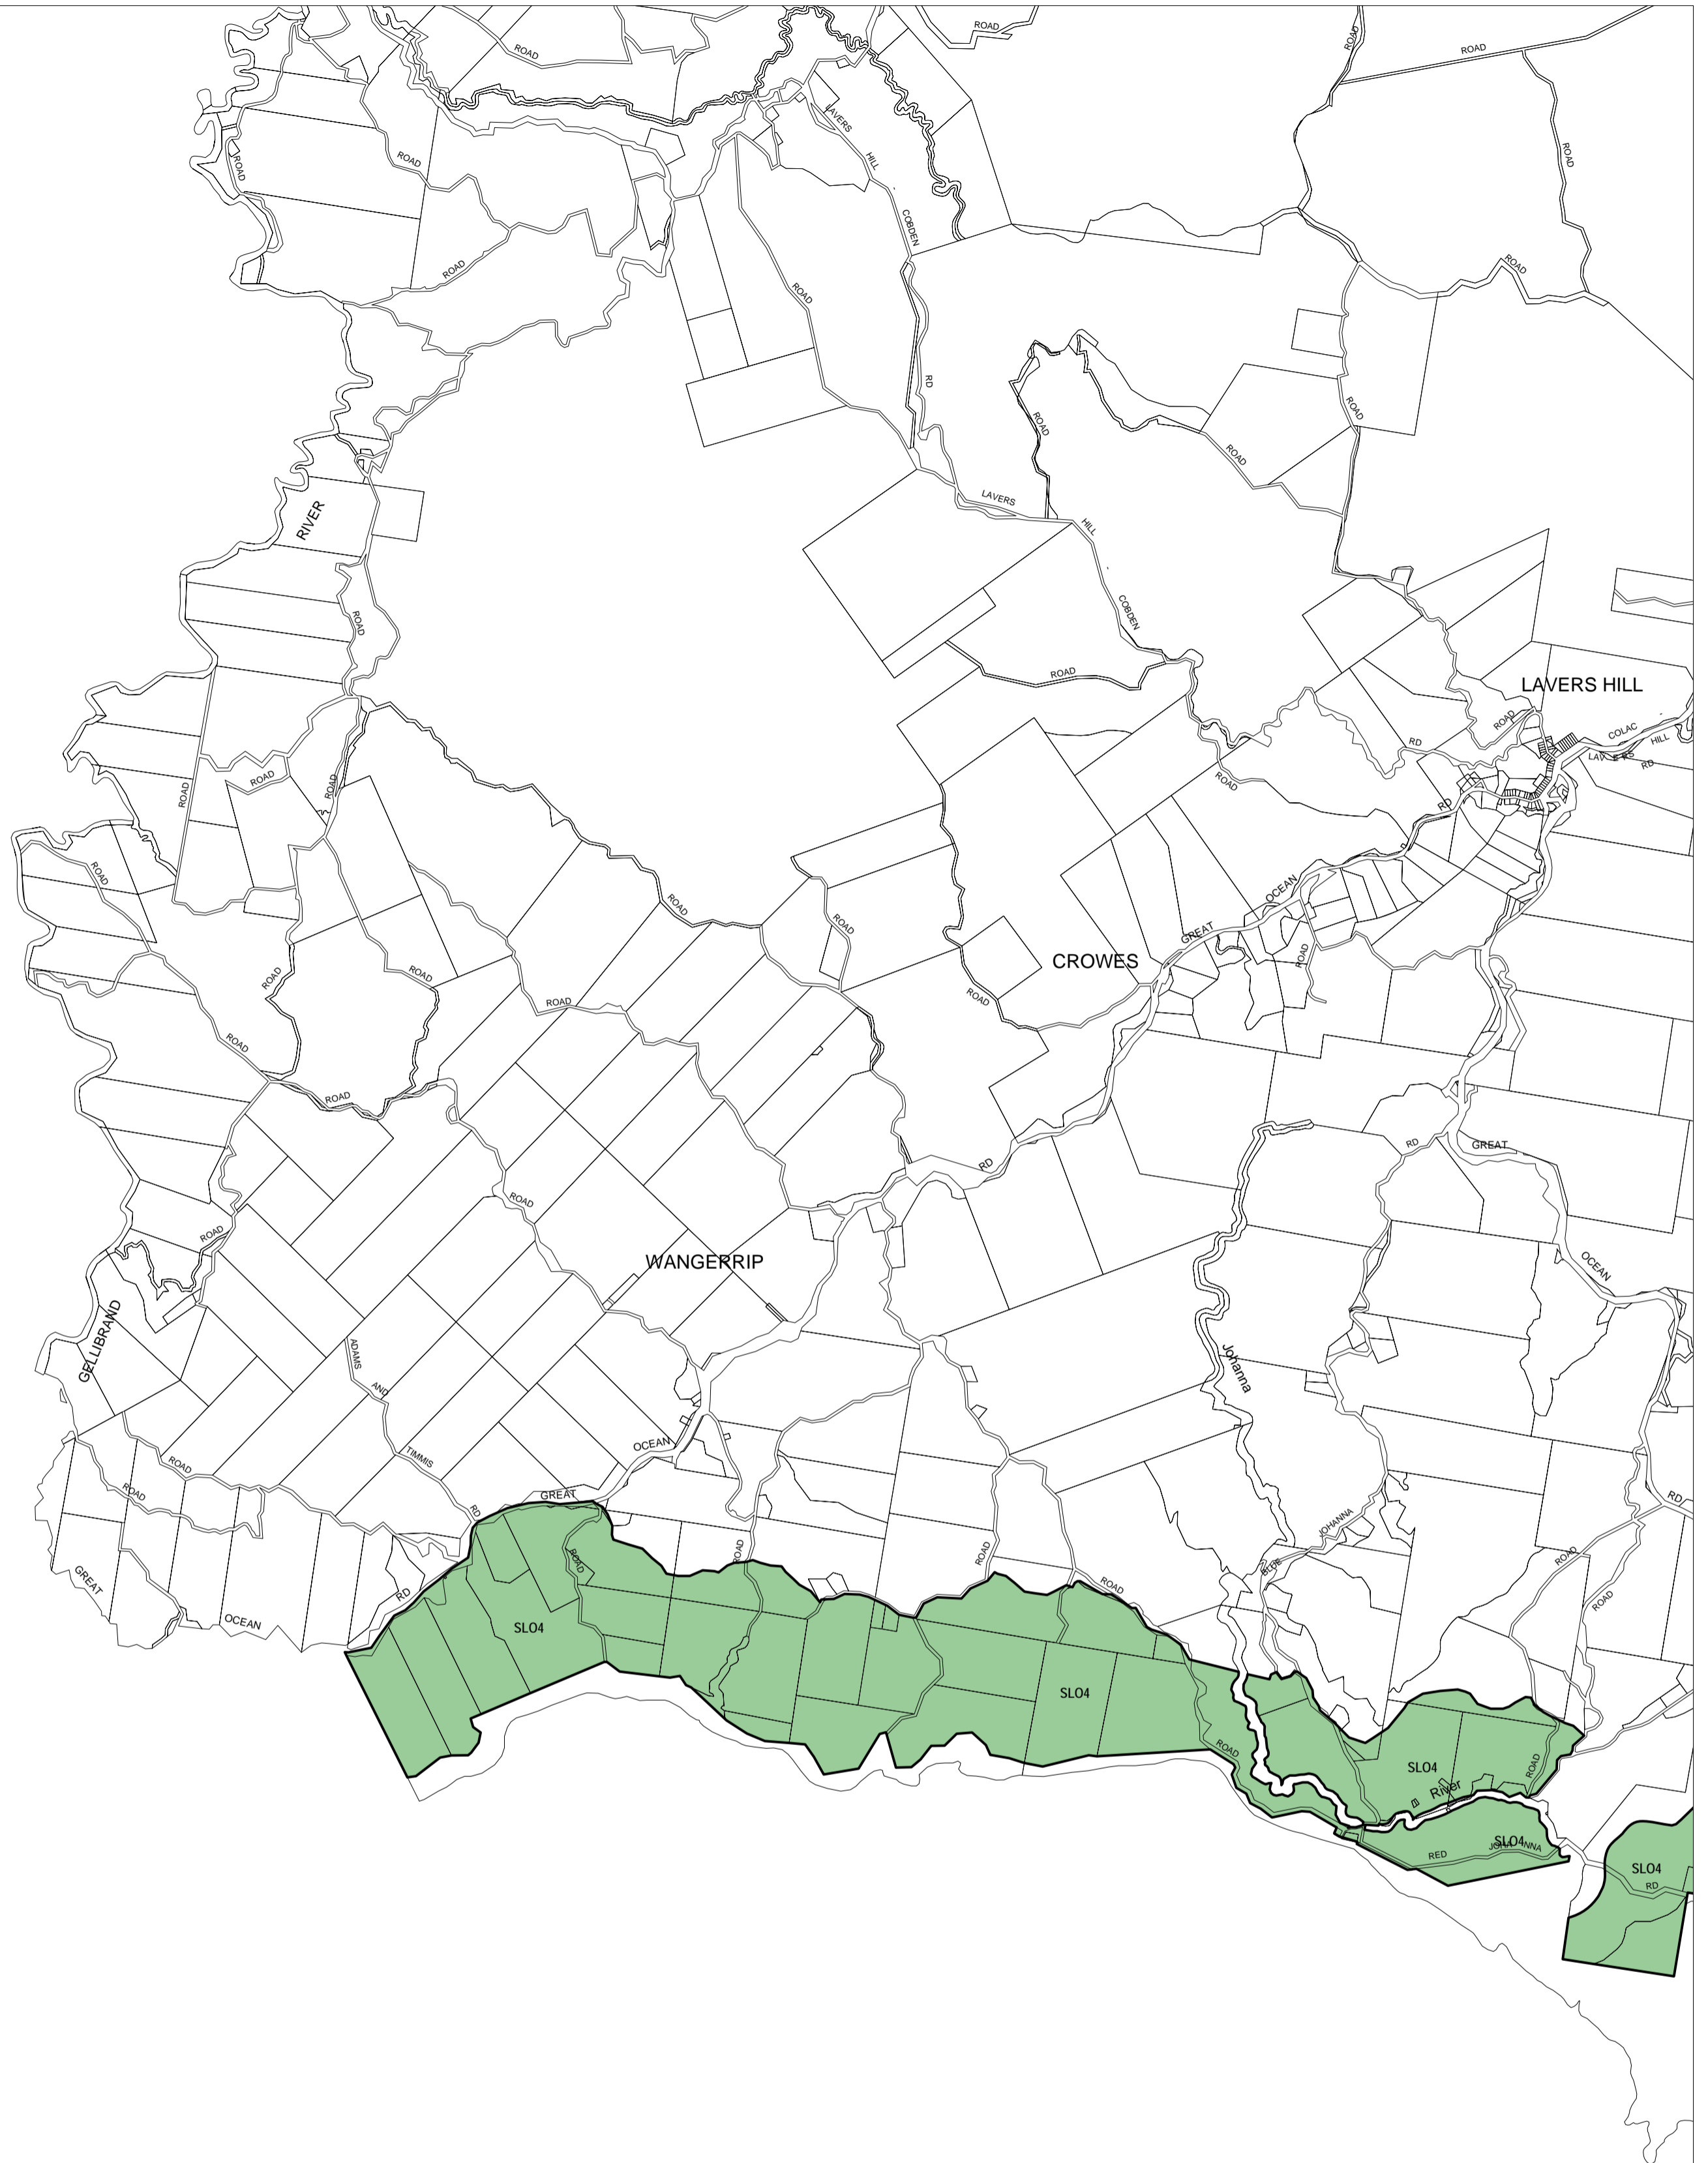

COLAC OTWAY PLANNING SCHEME - LOCAL PROVISION

AUSTRALIAN MAP GRID ZONE 54

INDEX TO ADJOINING METRIC SERIES MAP

	1	2	4
	5	6	12
14	15	16	18
19	20	21	22
25	26	27	

Printed: 12/6/2009

AMENDMENT C55