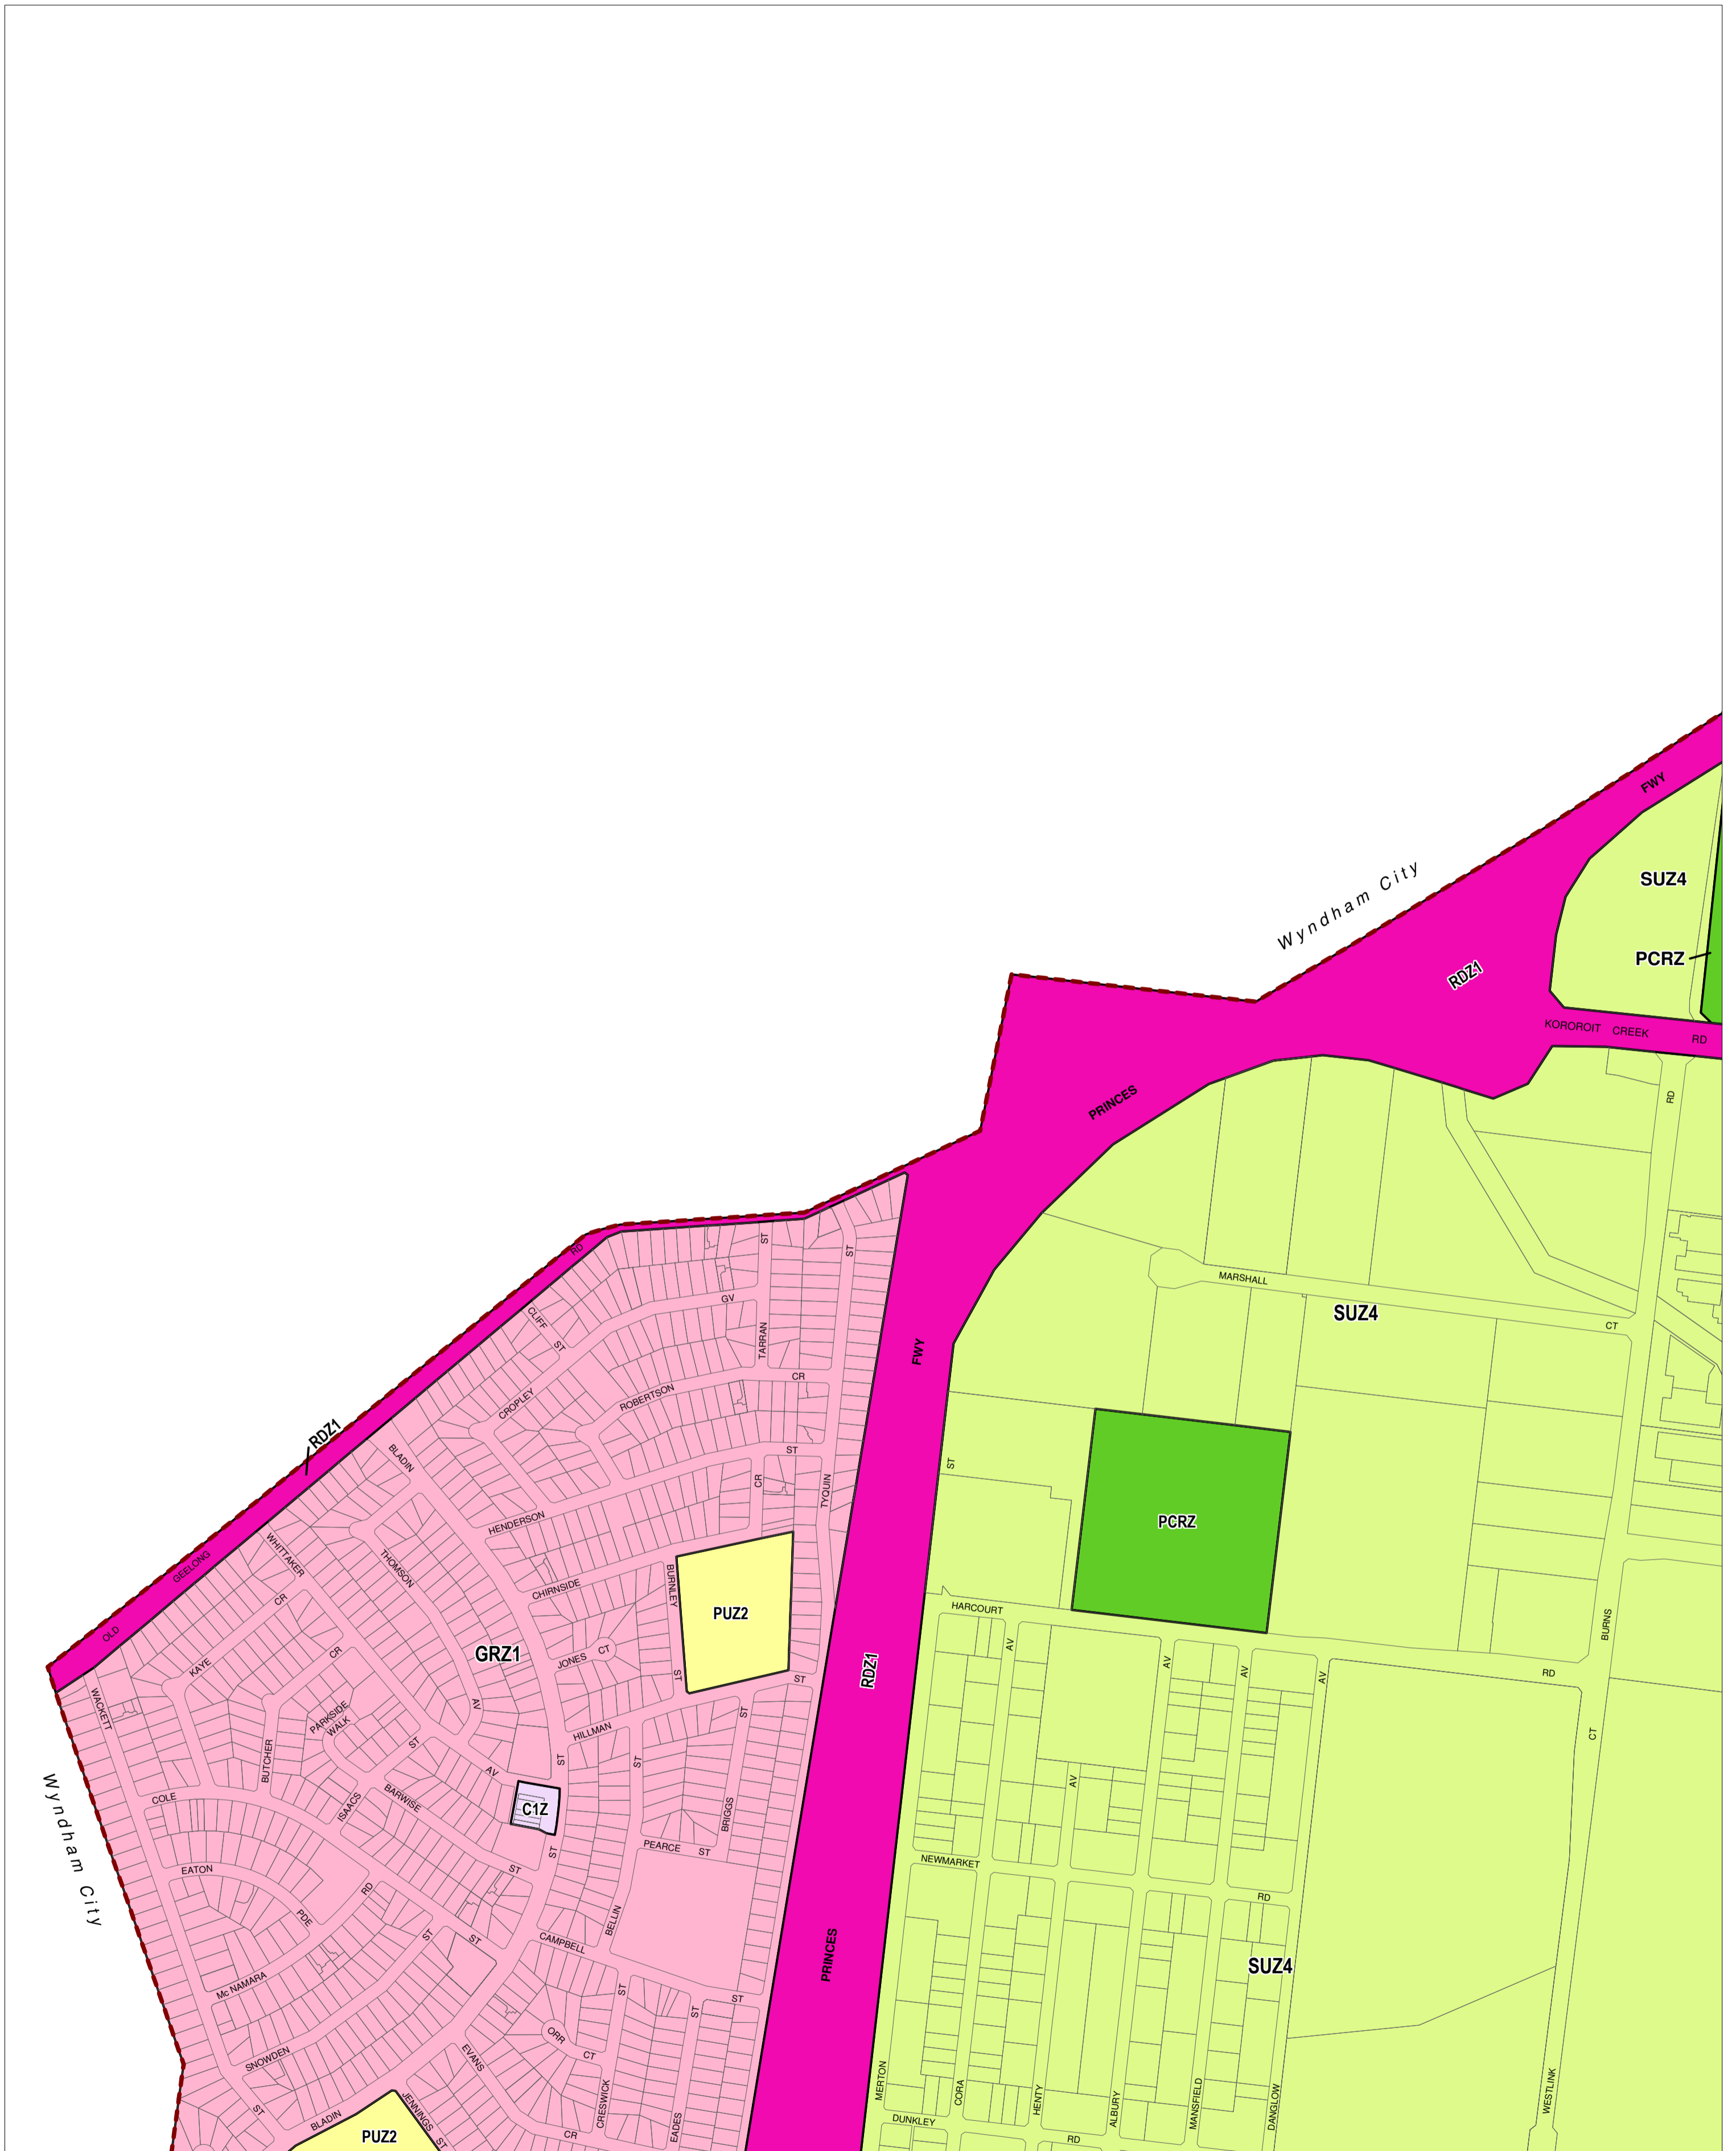

HOBSONS BAY PLANNING SCHEME - LOCAL PROVISION

Commercial	C1Z	Commercial 1 Zone
Public Land	PCRZ	Public Conservation And Resource Zone
	PUZ2	Public Use Zone - Education
Residential	RDZ1	Road Zone - Category 1
	GRZ1	General Residential Zone - Schedule 1
Special Purpose	SUZ4	Special Use Zone - Schedule 4

100 0 100 200 300 400 500 m

AUSTRALIAN MAP GRID ZONE 55

INDEX TO ADJOINING METRIC SERIES MAP

	1	2	3	4	5
	7	8	9	10	11
12	13	14	15	16	17
18	19	20	21	22	23