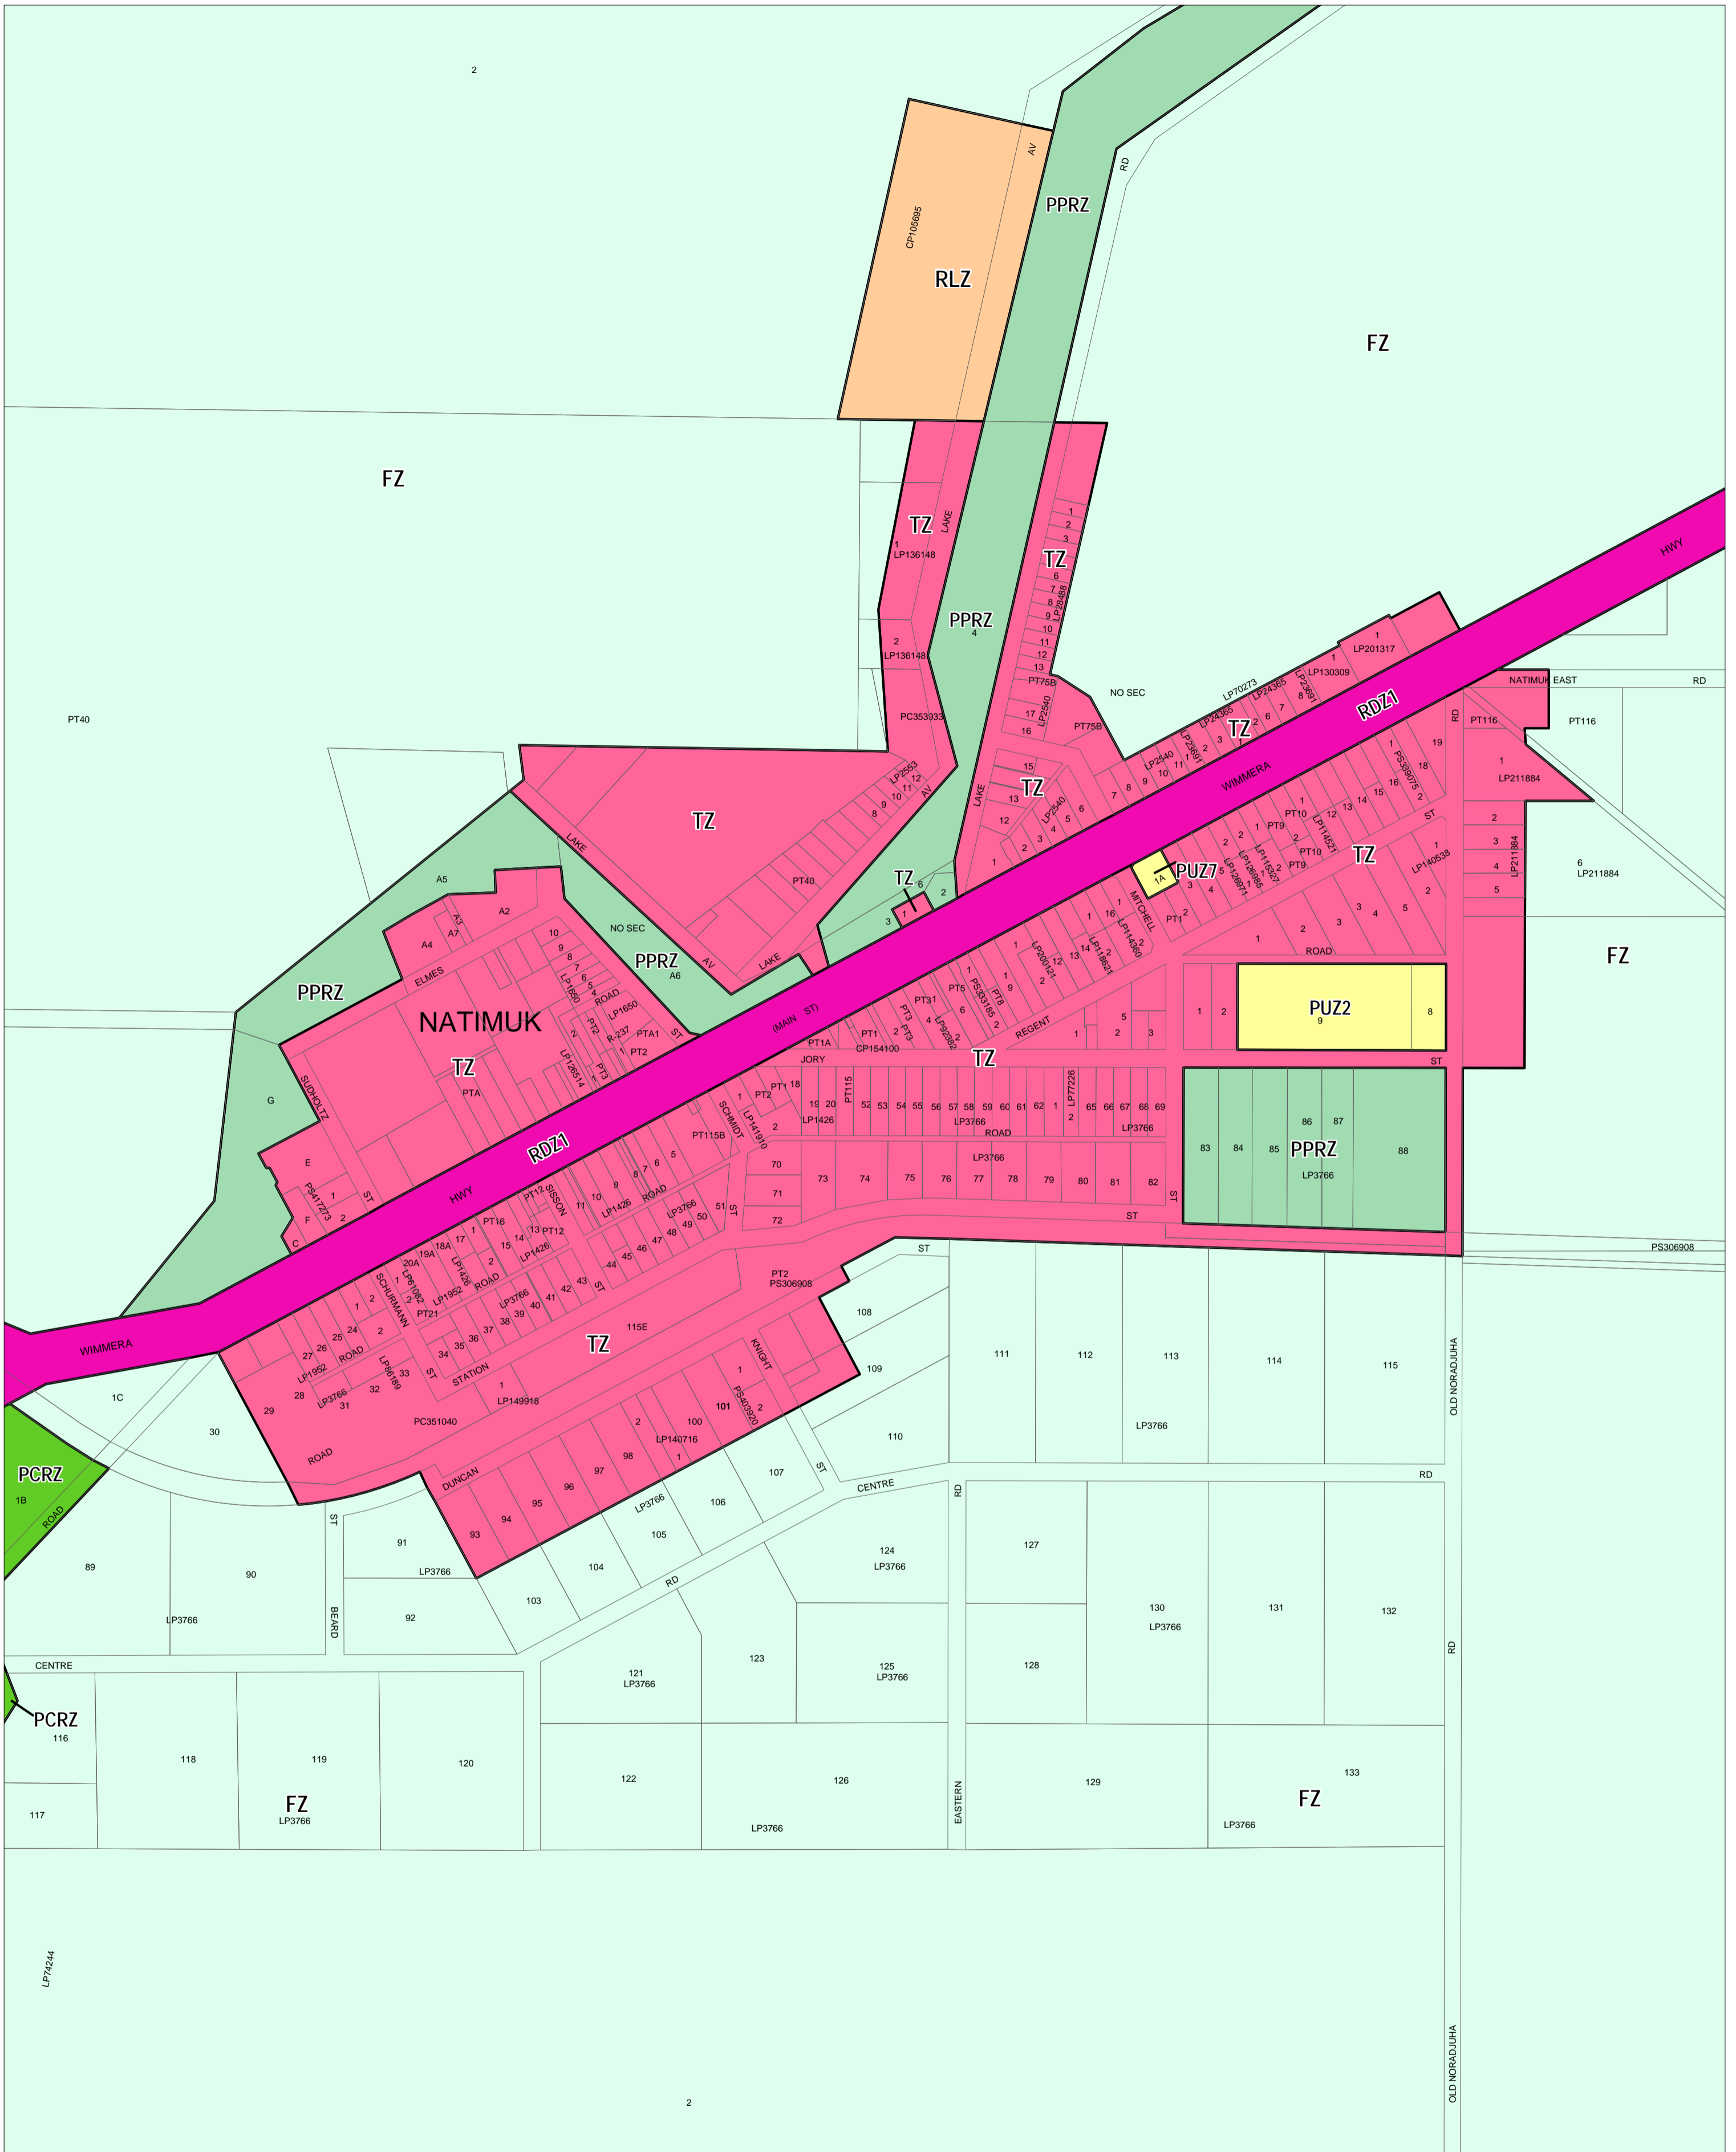

HORSHAM PLANNING SCHEME - LOCAL PROVISION

Public Land	Rural Living Zone
PCRZ Public Conservation And Resource Zone	RLZ Rural Living Zone
PPRZ Public Park And Recreation Zone	
PUZ2 Public Use Zone - Education	
PUZ7 Public Use Zone - Other Public Use	
RDZ1 Road Zone - Category 1	
Residential	
TZ Township Zone	
Rural	
FZ Farming Zone	

Printed: 19/7/2013

AMENDMENT C61

ZONES

MAP No 7